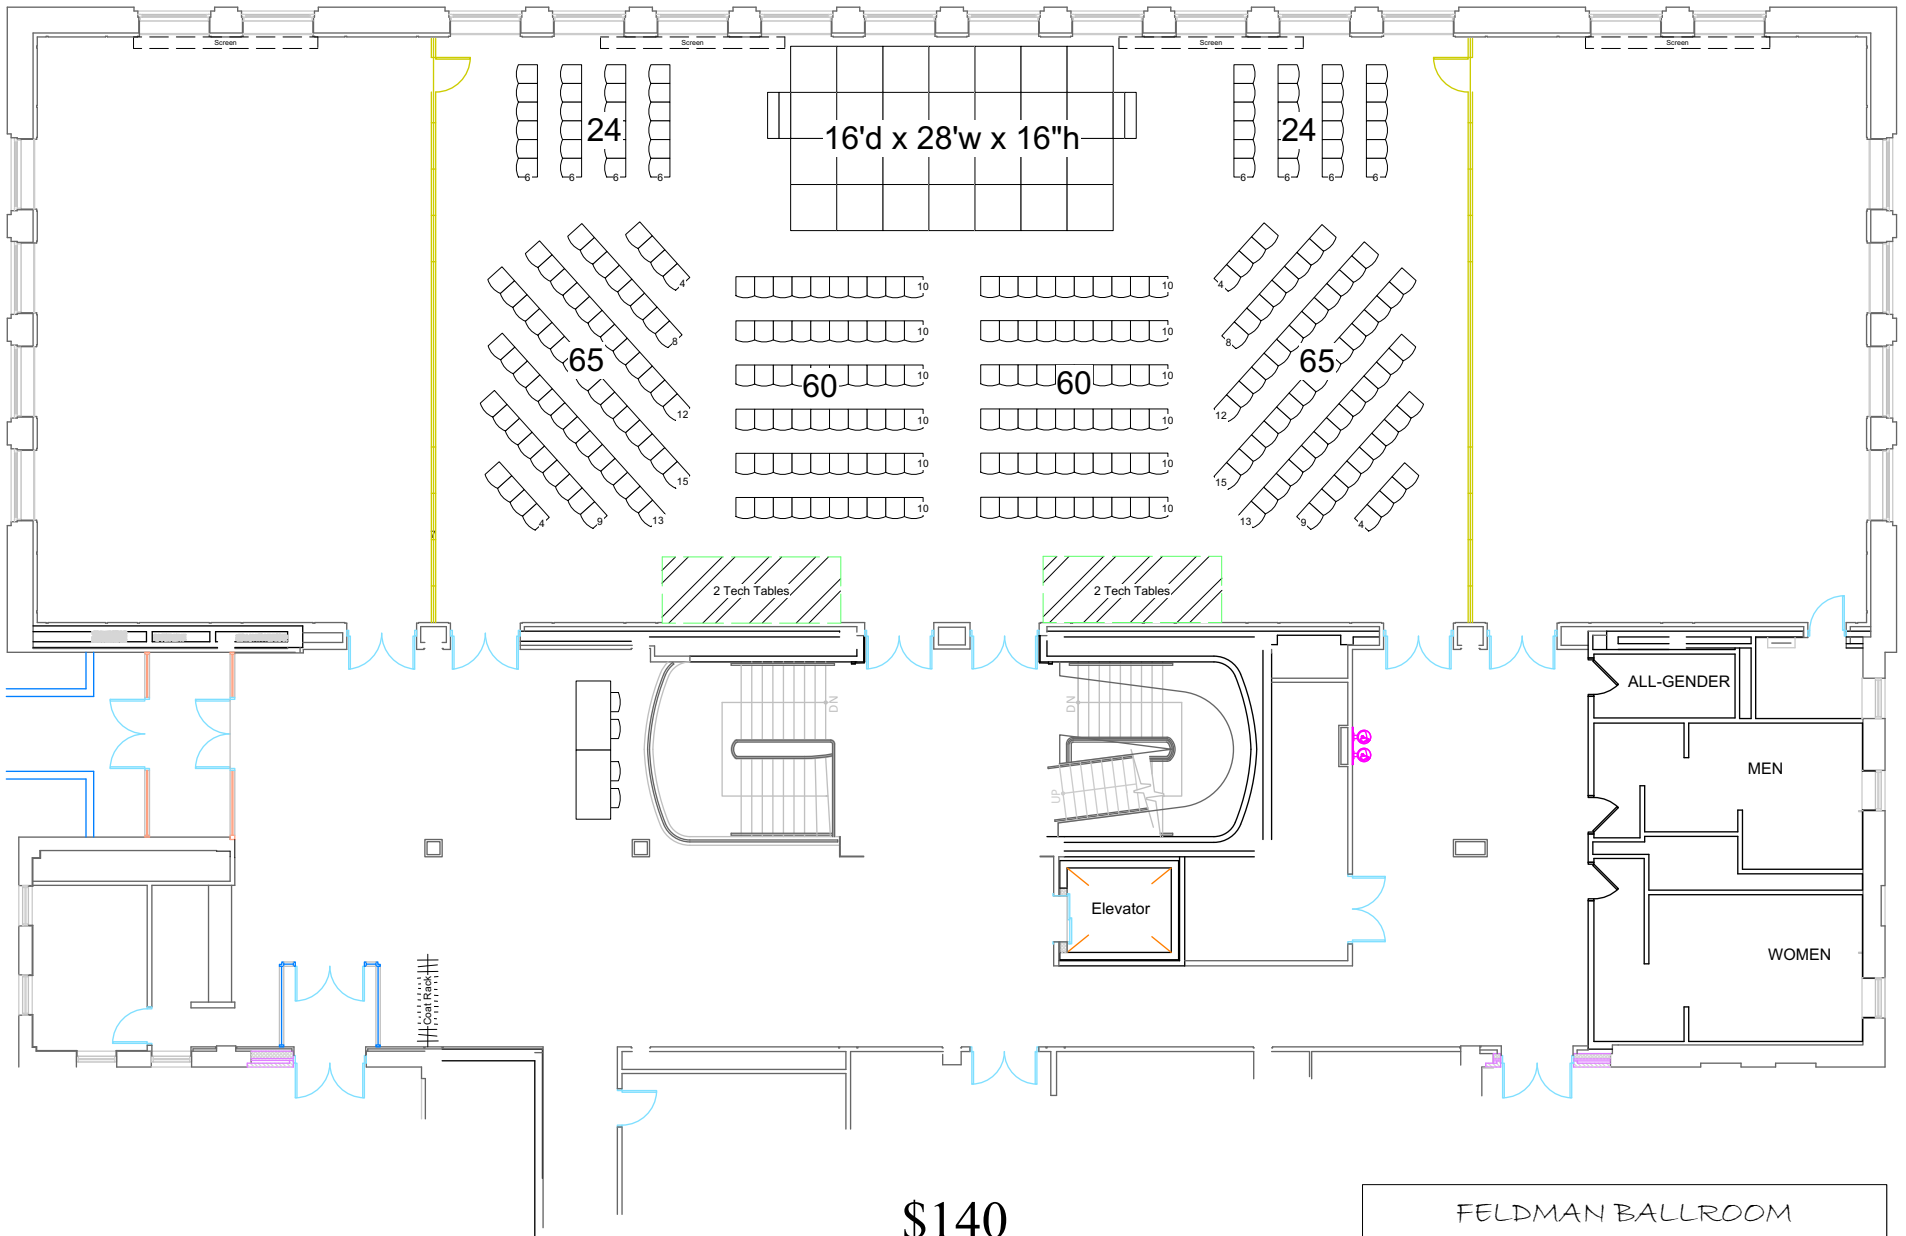

FULL BALLROOM - BC Section - SANDARD DIAGRAMS

Please note that Ballrooms "AB" and "CD" are smaller in width (79ft) than "BC" (89ft).
"BC" setups will not fit in "AB" or "CD" partitions.

Seating: 298

\$140

FELDMAN BALLROOM
BC Show w/ Auditorium Seating
Event Date: XX/XX/XXXX
Drafted By:

20 Rounds with dual sided catering tables

Table Breakdown:
 (10) 6' Tables
 (20) 60" Rounds

\$105

FELDMAN BALLROOM
BC Show and Banquet
Event Date: XX/XX/XXXX
Drafted By:

26 Rounds with dual sided catering tables

Table Breakdown:
 (10) 6' Tables
 (26) 60" Rounds

\$105

FELDMAN BALLROOM
BC Banquet w/ Presentation
Event Date: XX/XX/XXXX
Drafted By:

Audience Seating for 301

\$70

FELDMAN BALLROOM
BC Lecture
Event Date: XX/XX/XXXX
Drafted By:

(30) 6' Expo Tables

\$35

FELDMAN BALLROOM
BC Expo
Event Date: XX/XX/XXXX
Drafted By:

(22) 6' expo tables, Buffet

\$70

FELDMAN BALLROOM
BC Expo w/ Buffet
Event Date: XX/XX/XXXX
Drafted By: