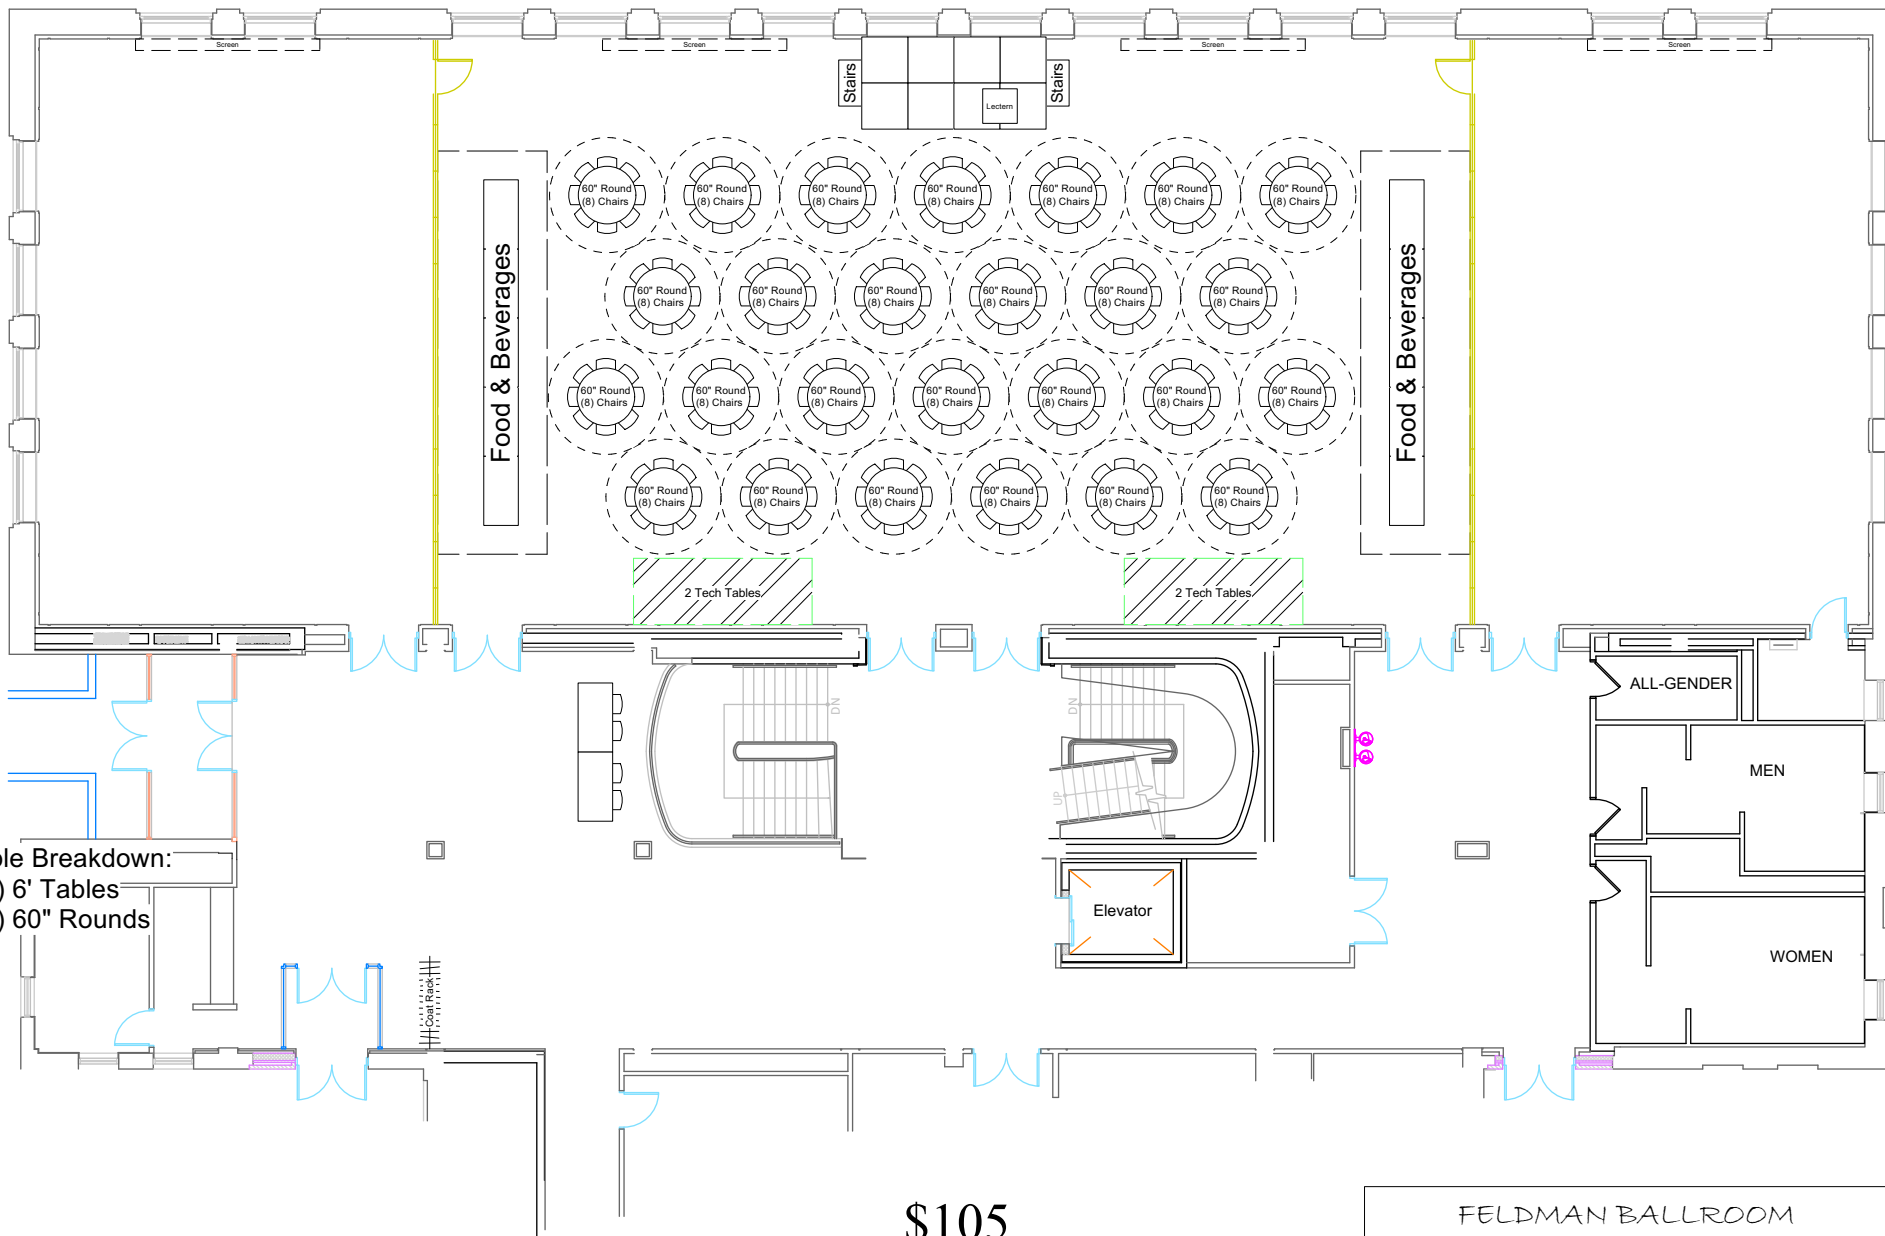

FULL BALLROOM - BC Section - SANDARD DIAGRAMS

Please note that Ballrooms "AB" and "CD" are smaller in width (79ft) than "BC" (89ft).
"BC" setups will not fit in "AB" or "CD" partitions.

Seating: 298

\$140

FELDMAN BALLROOM
BC Show w/ Auditorium Seating
Event Date: XX/XX/XXXX
Drafted By:

20 Rounds with dual sided catering tables

Table Breakdown:
 (10) 6' Tables
 (20) 60" Rounds

\$105

FELDMAN BALLROOM
BC Show and Banquet
Event Date: XX/XX/XXXX
Drafted By:

26 Rounds with dual sided catering tables

Table Breakdown:
 (10) 6' Tables
 (26) 60" Rounds

\$105

FELDMAN BALLROOM
BC Banquet w/ Presentation
Event Date: XX/XX/XXXX
Drafted By:

Audience Seating for 301

\$70

FELDMAN BALLROOM
BC Lecture
Event Date: XX/XX/XXXX
Drafted By:

(30) 6' Expo Tables

\$35

FELDMAN BALLROOM
BC Expo
Event Date: XX/XX/XXXX
Drafted By:

(22) 6' expo tables, Buffet

\$70

FELDMAN BALLROOM
BC Expo w/ Buffet
Event Date: XX/XX/XXXX
Drafted By: