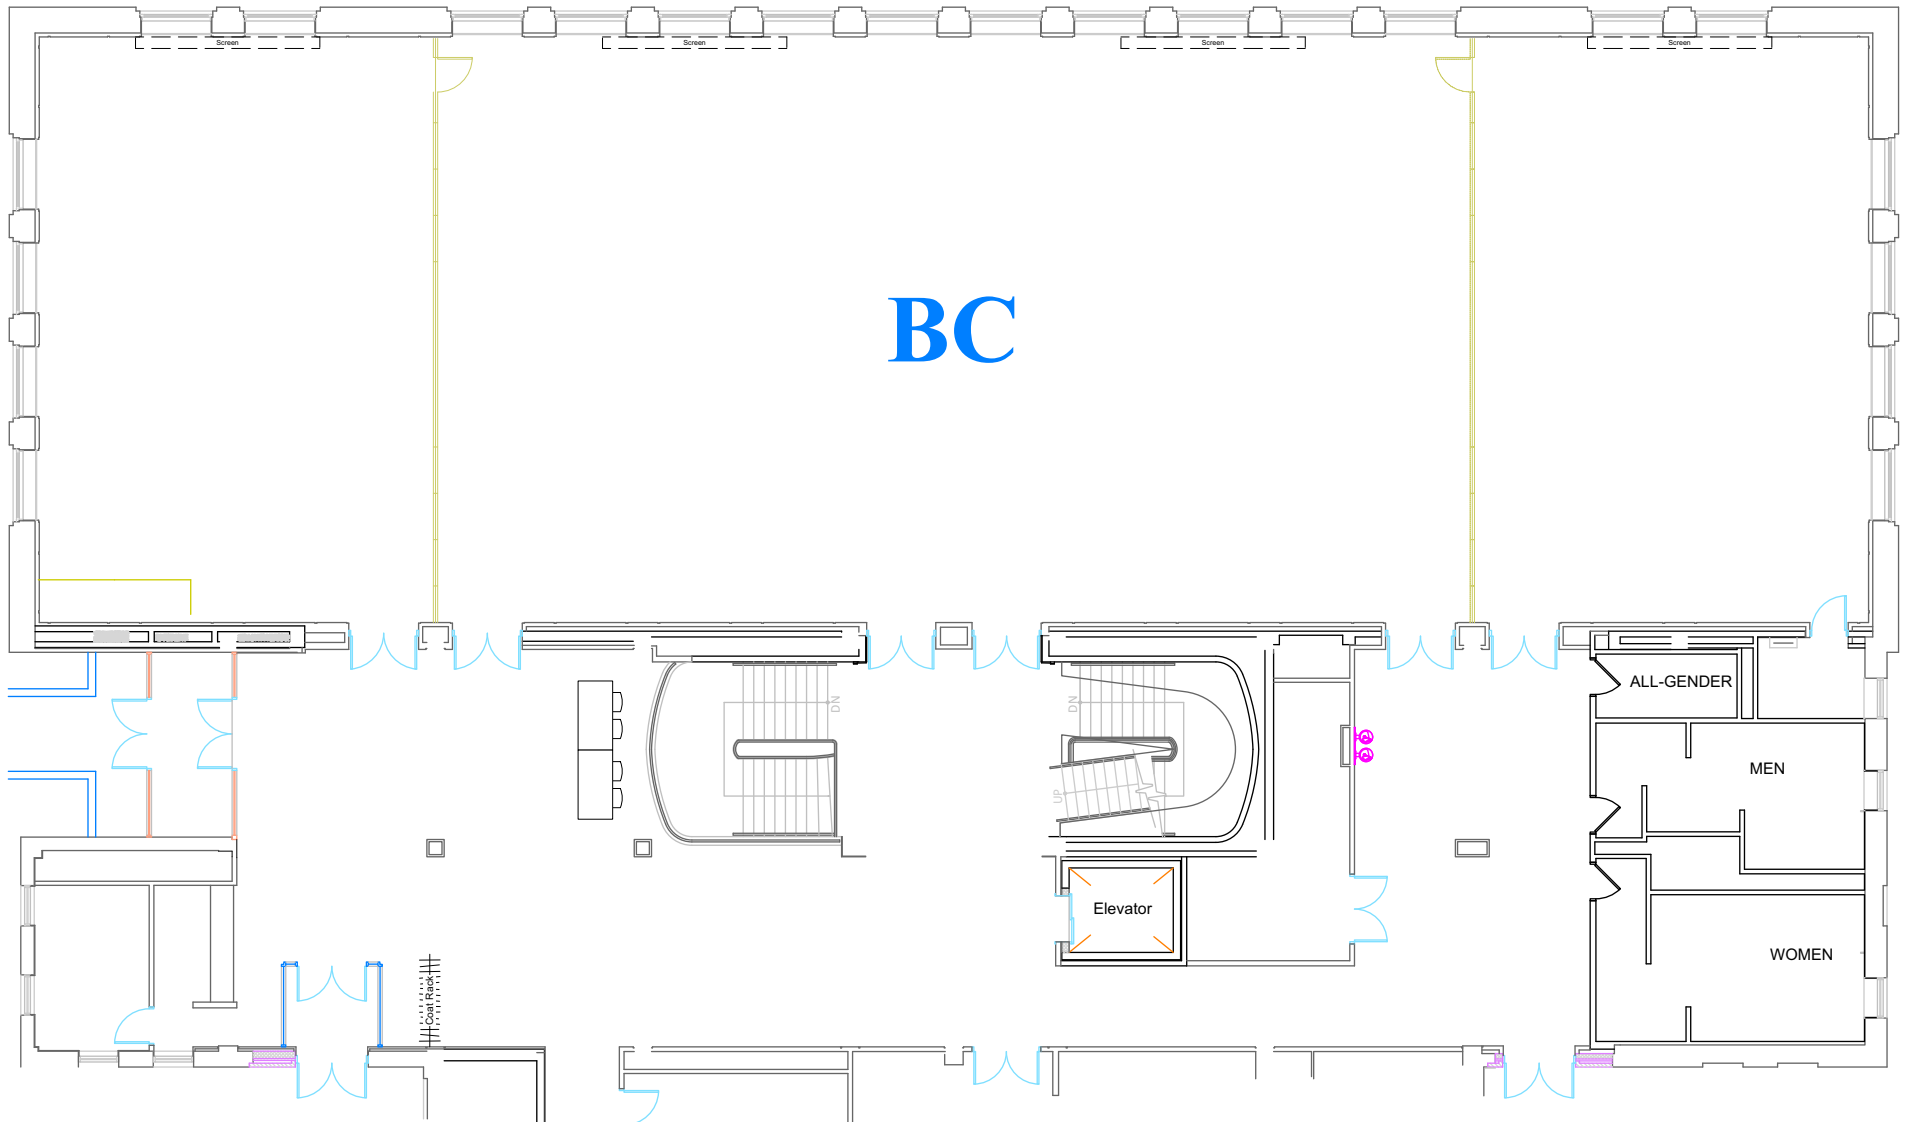

FULL BALLROOM - BC Section - SANDARD DIAGRAMS

Please note that Ballrooms "AB" and "CD" are smaller in width (79ft) than "BC" (89ft).
"BC" setups will not fit in "AB" or "CD" partitions.

Seating: 298

\$140

FELDMAN BALLROOM
BC Show w/ Auditorium Seating
Event Date: XX/XX/XXXX
Drafted By:

20 Rounds with dual sided catering tables

Table Breakdown:
 (10) 6' Tables
 (20) 60" Rounds

\$105

FELDMAN BALLROOM
BC Show and Banquet
Event Date: XX/XX/XXXX
Drafted By:

26 Rounds with dual sided catering tables

Table Breakdown:
 (10) 6' Tables
 (26) 60" Rounds

\$105

FELDMAN BALLROOM
BC Banquet w/ Presentation
Event Date: XX/XX/XXXX
Drafted By:

Audience Seating for 301

\$70