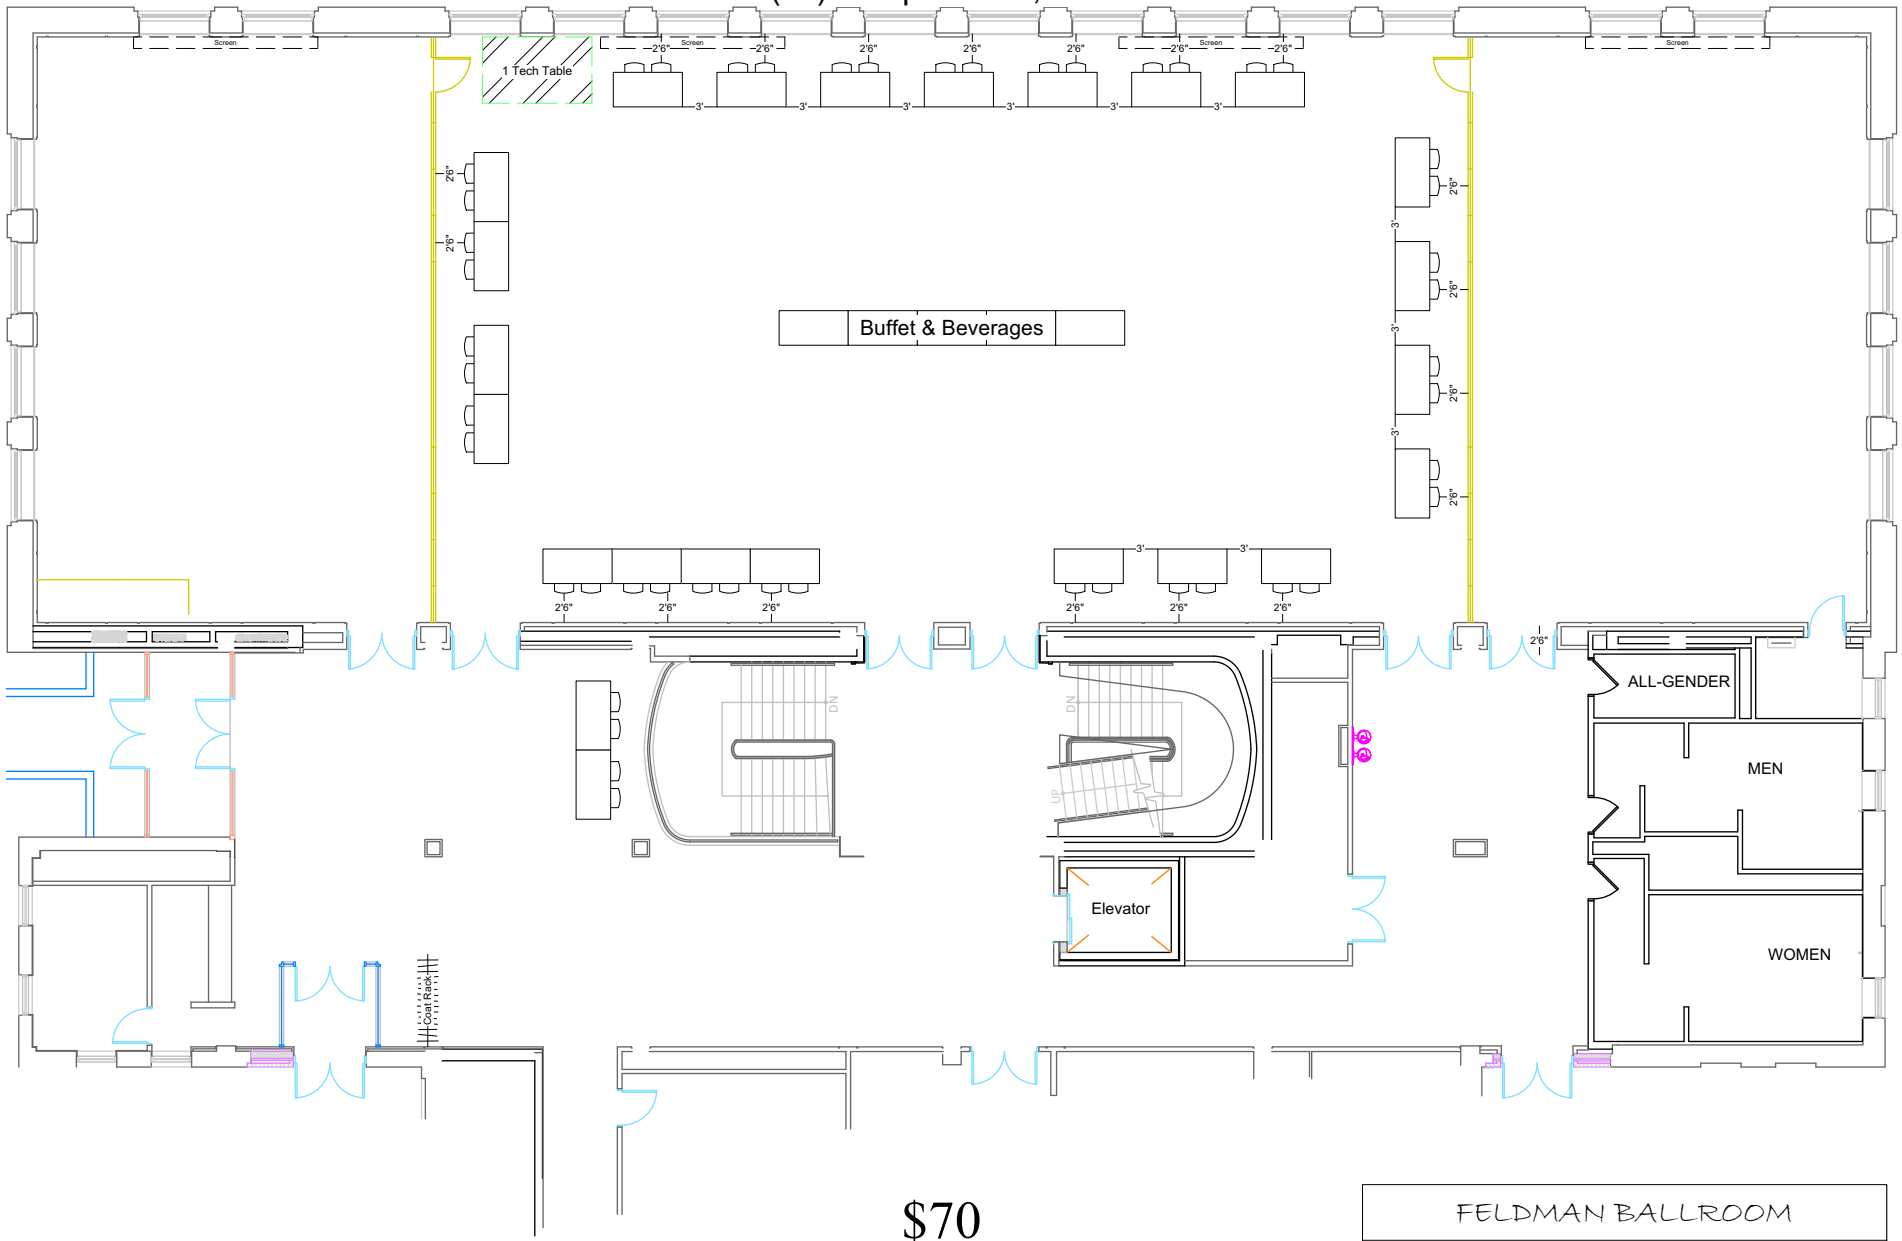

FULL BALLROOM - BC Section - SANDARD DIAGRAMS

Please note that Ballrooms "AB" and "CD" are smaller in width (79ft) than "BC" (89ft).
"BC" setups will not fit in "AB" or "CD" partitions.

Seating: 298

\$140

FELDMAN BALLROOM
BC Show w/ Auditorium Seating
Event Date: XX/XX/XXXX
Drafted By:

20 Rounds with dual sided catering tables

Table Breakdown:
 (10) 6' Tables
 (20) 60" Rounds

\$105

FELDMAN BALLROOM
BC Show and Banquet
Event Date: XX/XX/XXXX
Drafted By:

26 Rounds with dual sided catering tables

Table Breakdown:
 (10) 6' Tables
 (26) 60" Rounds

\$105

FELDMAN BALLROOM
BC Banquet w/ Presentation
Event Date: XX/XX/XXXX
Drafted By:

Audience Seating for 301

\$70

FELDMAN BALLROOM
BC Lecture
Event Date: XX/XX/XXXX
Drafted By:

(30) 6' Expo Tables

\$35

FELDMAN BALLROOM
BC Expo
Event Date: XX/XX/XXXX
Drafted By:

(22) 6' expo tables, Buffet

\$70

FELDMAN BALLROOM
BC Expo w/ Buffet
Event Date: XX/XX/XXXX
Drafted By: