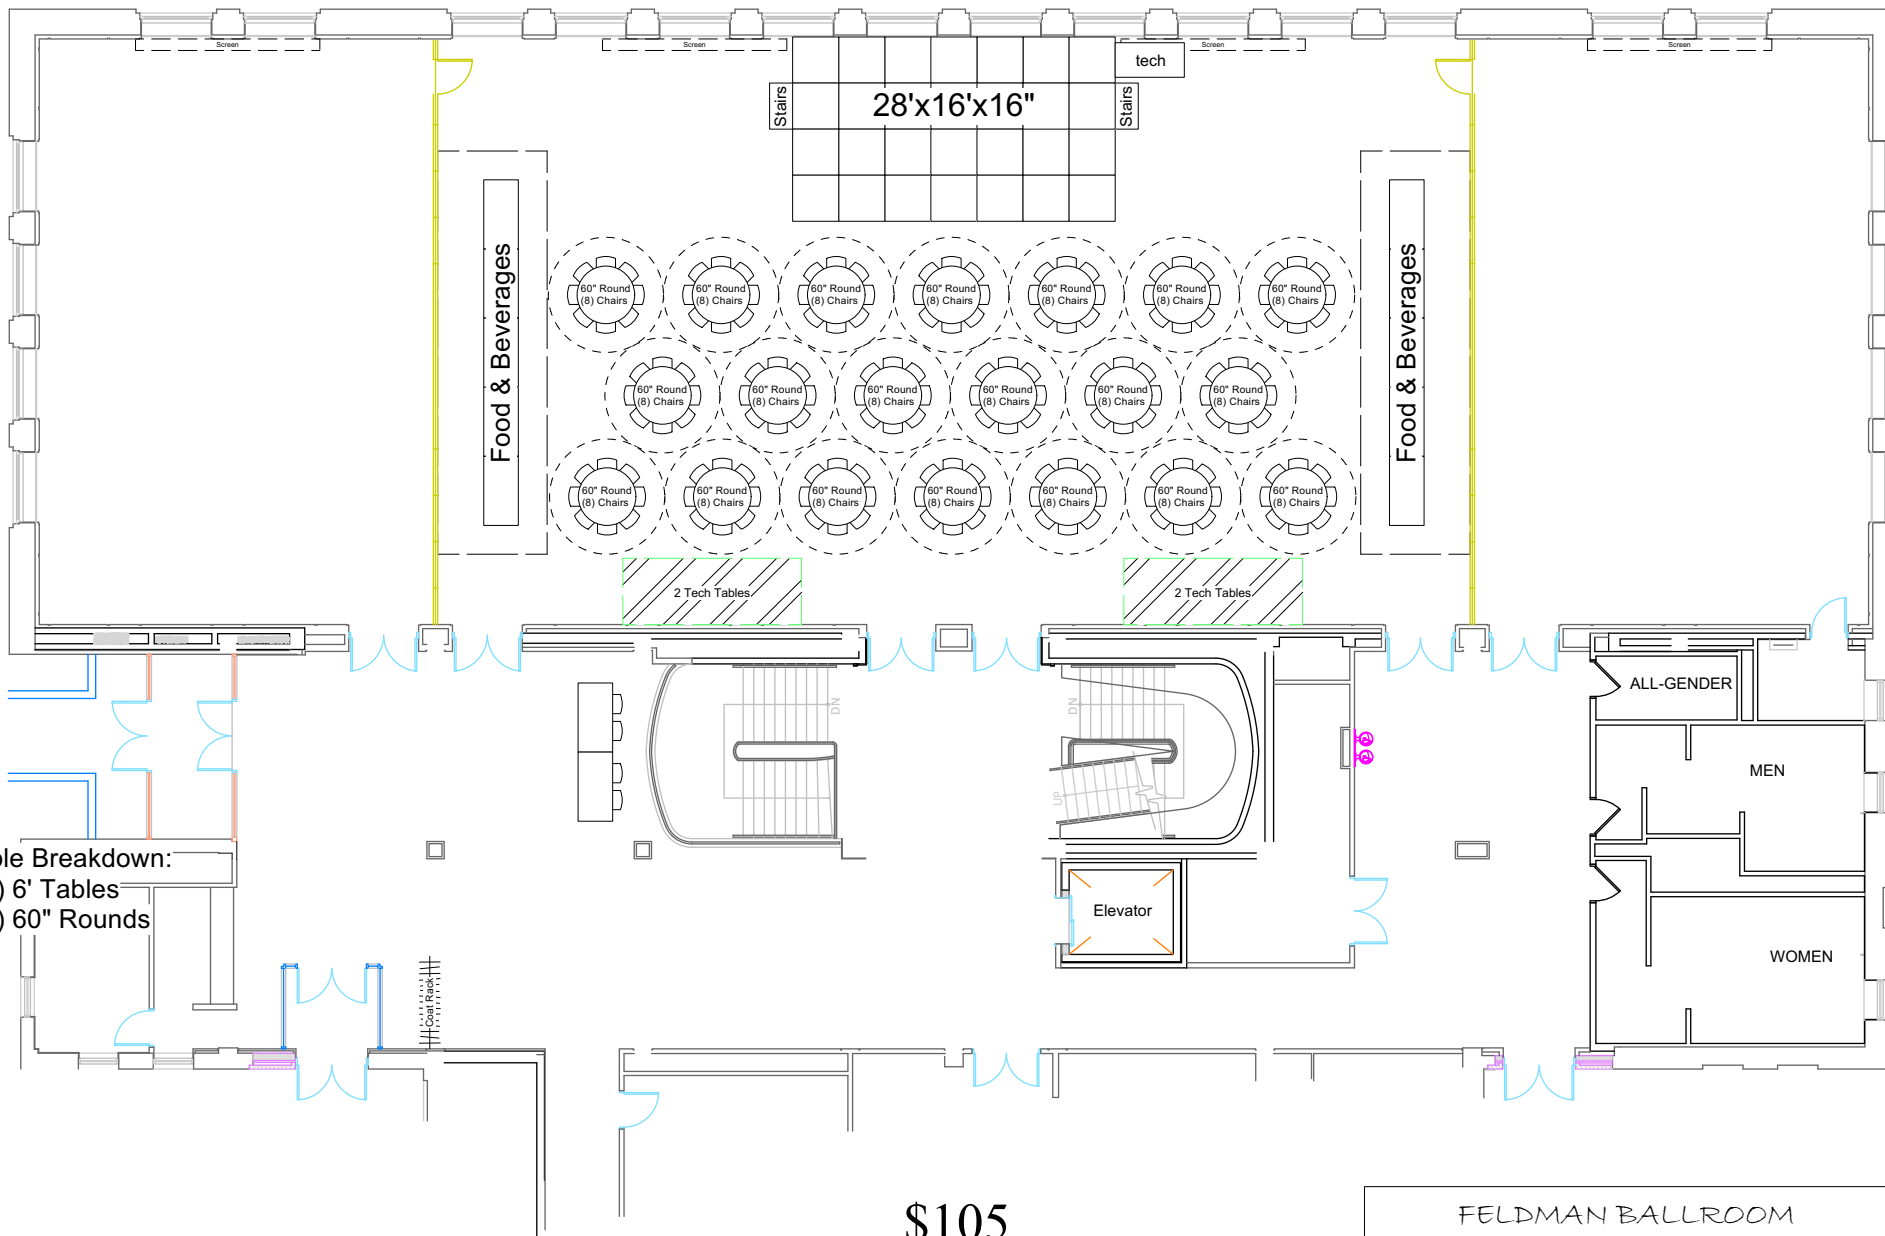

FULL BALLROOM - BC Section - SANDARD DIAGRAMS

Please note that Ballrooms "AB" and "CD" are smaller in width (79ft) than "BC" (89ft).
"BC" setups will not fit in "AB" or "CD" partitions.

Seating: 298

\$140

FELDMAN BALLROOM
BC Show w/ Auditorium Seating
Event Date: XX/XX/XXXX
Drafted By:

20 Rounds with dual sided catering tables

Table Breakdown:
 (10) 6' Tables
 (20) 60" Rounds

\$105

FELDMAN BALLROOM
BC Show and Banquet
Event Date: XX/XX/XXXX
Drafted By:

26 Rounds with dual sided catering tables

Table Breakdown:
 (10) 6' Tables
 (26) 60" Rounds

\$105

FELDMAN BALLROOM
BC Banquet w/ Presentation
Event Date: XX/XX/XXXX
Drafted By:

Audience Seating for 301

\$70

FELDMAN BALLROOM
BC Lecture
Event Date: XX/XX/XXXX
Drafted By:

(30) 6' Expo Tables

\$35

FELDMAN BALLROOM
BC Expo
Event Date: XX/XX/XXXX
Drafted By:

(22) 6' expo tables, Buffet

\$70

FELDMAN BALLROOM
BC Expo w/ Buffet
Event Date: XX/XX/XXXX
Drafted By: