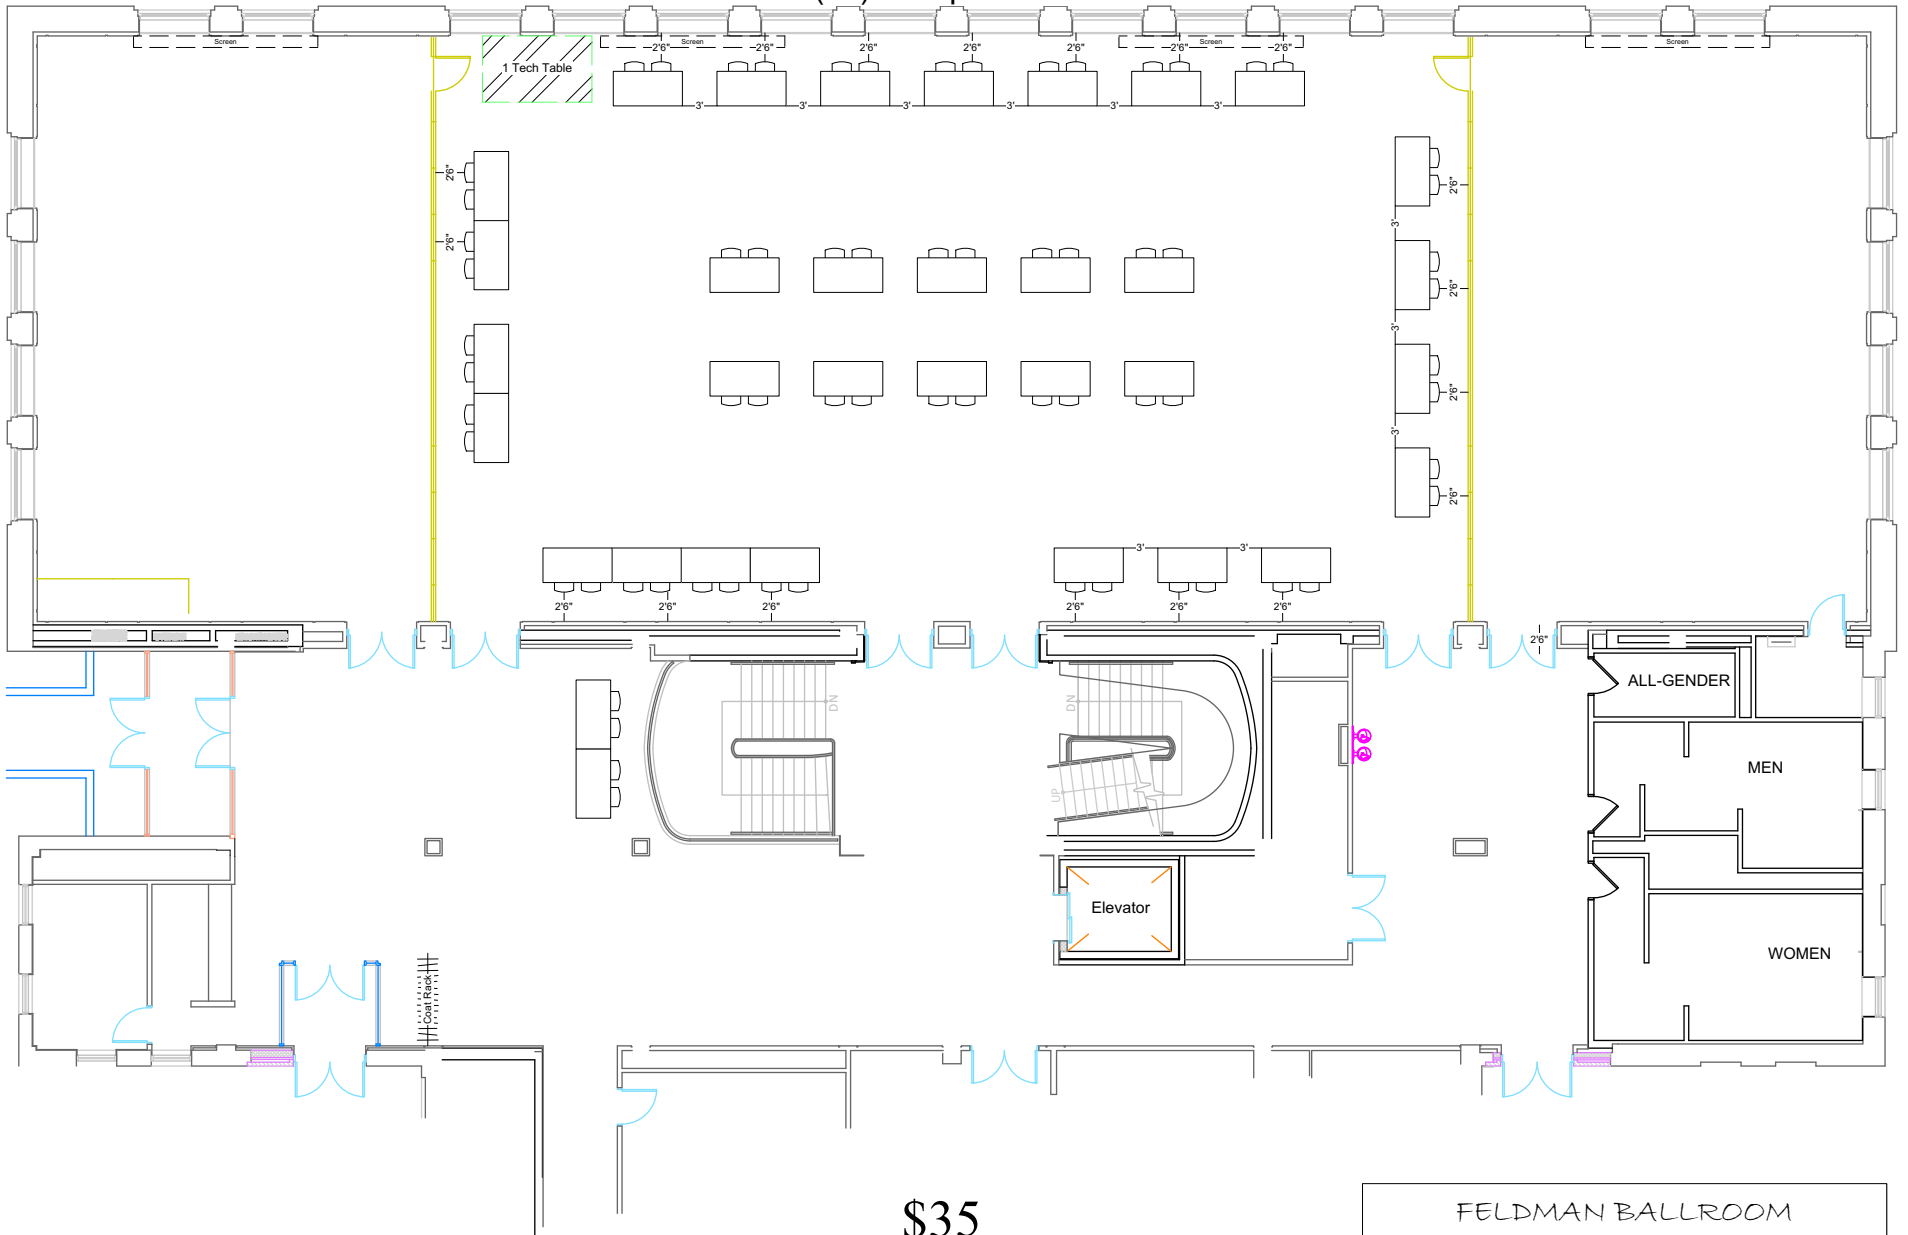

FULL BALLROOM - BC Section - SANDARD DIAGRAMS

Please note that Ballrooms "AB" and "CD" are smaller in width (79ft) than "BC" (89ft).
"BC" setups will not fit in "AB" or "CD" partitions.

Seating: 298

\$140

FELDMAN BALLROOM
BC Show w/ Auditorium Seating
Event Date: XX/XX/XXXX
Drafted By:

20 Rounds with dual sided catering tables

Table Breakdown:
 (10) 6' Tables
 (20) 60" Rounds

\$105

FELDMAN BALLROOM
BC Show and Banquet
Event Date: XX/XX/XXXX
Drafted By:

26 Rounds with dual sided catering tables

Table Breakdown:
 (10) 6' Tables
 (26) 60" Rounds

\$105

FELDMAN BALLROOM
BC Banquet w/ Presentation
Event Date: XX/XX/XXXX
Drafted By:

Audience Seating for 301

\$70

FELDMAN BALLROOM
BC Lecture
Event Date: XX/XX/XXXX
Drafted By:

(30) 6' Expo Tables

\$35

FELDMAN BALLROOM
BC Expo
Event Date: XX/XX/XXXX
Drafted By:

(22) 6' expo tables, Buffet

\$70

FELDMAN BALLROOM
BC Expo w/ Buffet
Event Date: XX/XX/XXXX
Drafted By: