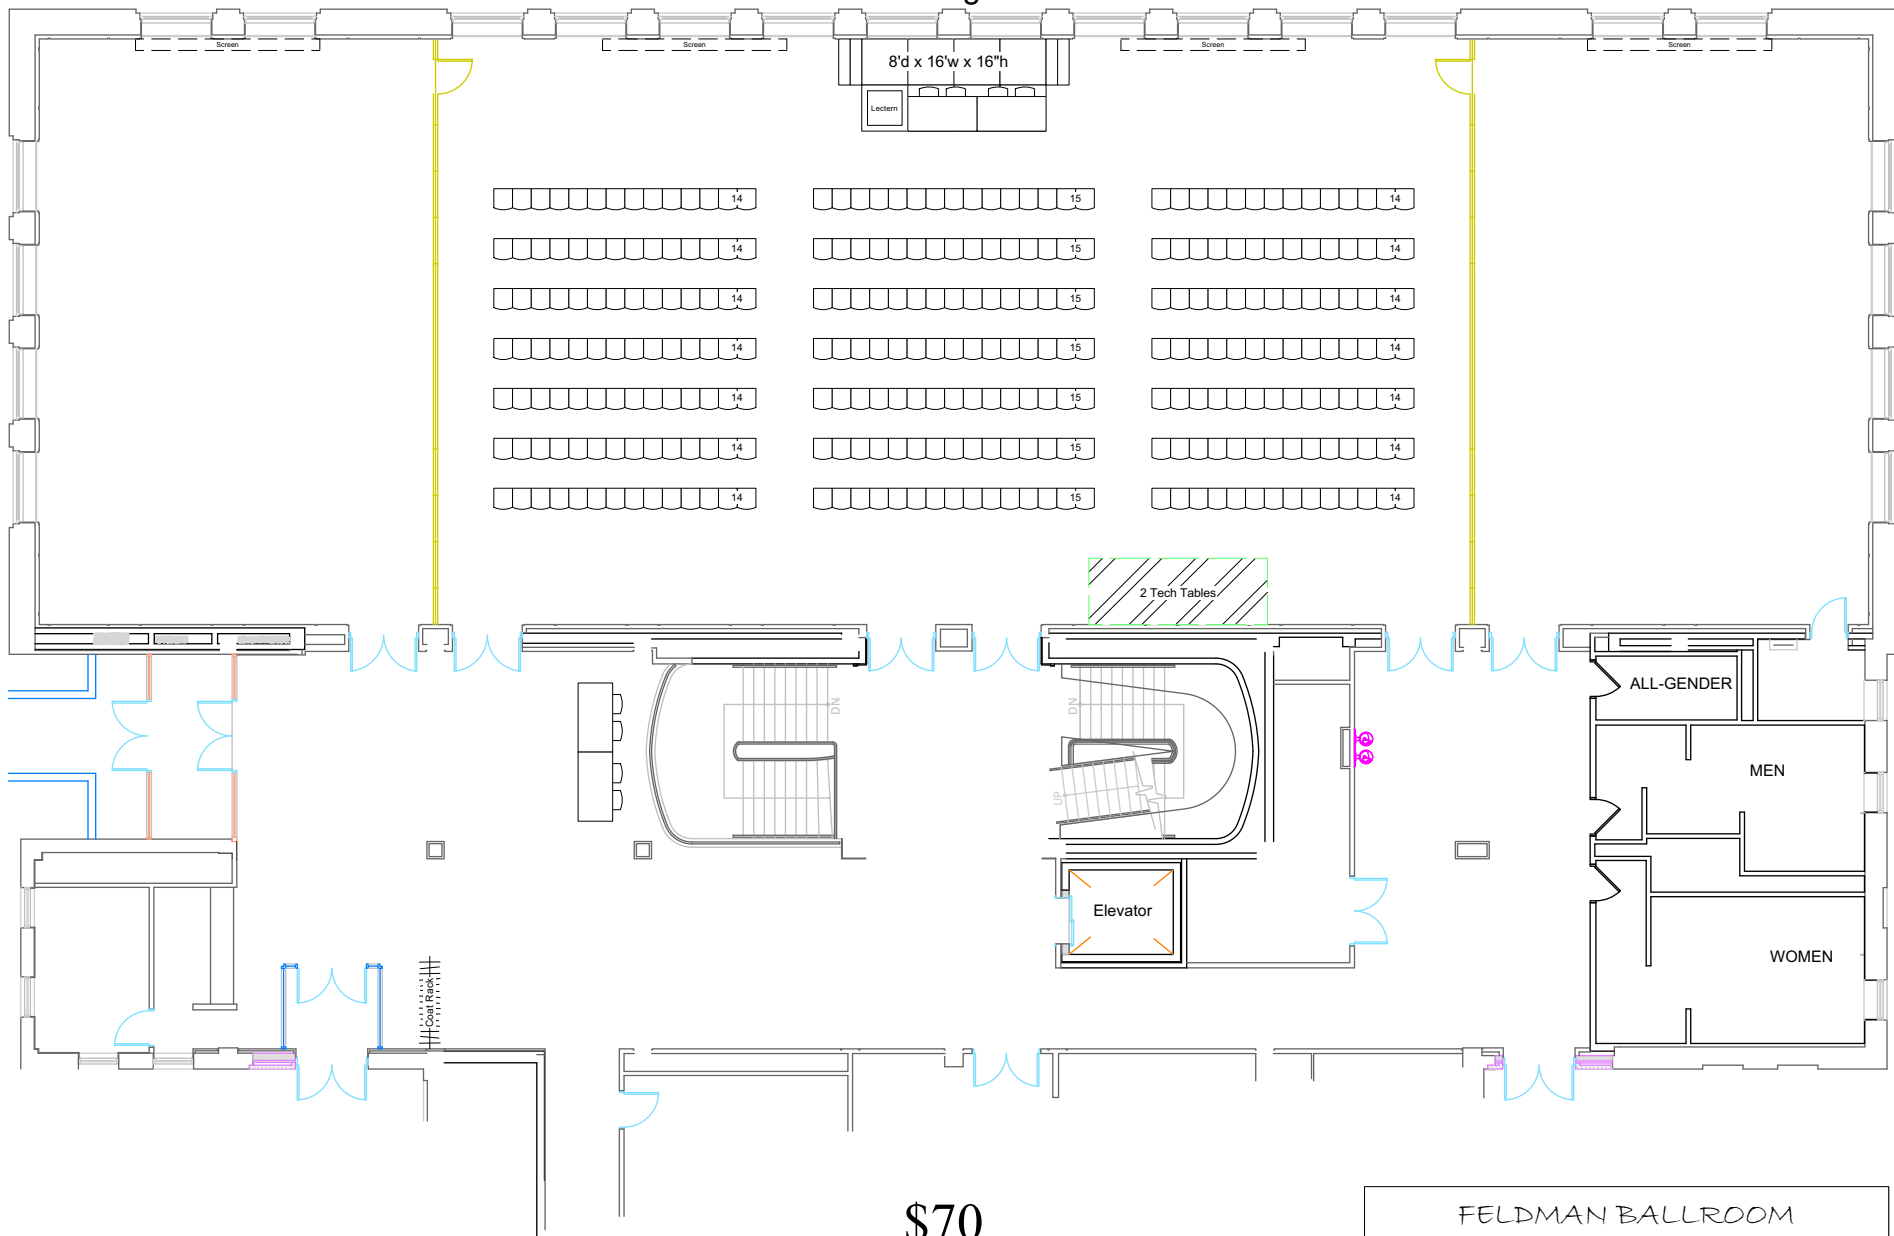

FULL BALLROOM - BC Section - SANDARD DIAGRAMS

Please note that Ballrooms "AB" and "CD" are smaller in width (79ft) than "BC" (89ft).
"BC" setups will not fit in "AB" or "CD" partitions.

Seating: 298

\$140

FELDMAN BALLROOM
BC Show w/ Auditorium Seating
Event Date: XX/XX/XXXX
Drafted By:

20 Rounds with dual sided catering tables

Table Breakdown:
 (10) 6' Tables
 (20) 60" Rounds

\$105

FELDMAN BALLROOM
BC Show and Banquet
Event Date: XX/XX/XXXX
Drafted By:

26 Rounds with dual sided catering tables

Table Breakdown:
 (10) 6' Tables
 (26) 60" Rounds

\$105

FELDMAN BALLROOM
BC Banquet w/ Presentation
Event Date: XX/XX/XXXX
Drafted By:

Audience Seating for 301

\$70

FELDMAN BALLROOM
BC Lecture
Event Date: XX/XX/XXXX
Drafted By:

(30) 6' Expo Tables

\$35

FELDMAN BALLROOM
BC Expo
Event Date: XX/XX/XXXX
Drafted By:

(22) 6' expo tables, Buffet

\$70

FELDMAN BALLROOM
BC Expo w/ Buffet
Event Date: XX/XX/XXXX
Drafted By: