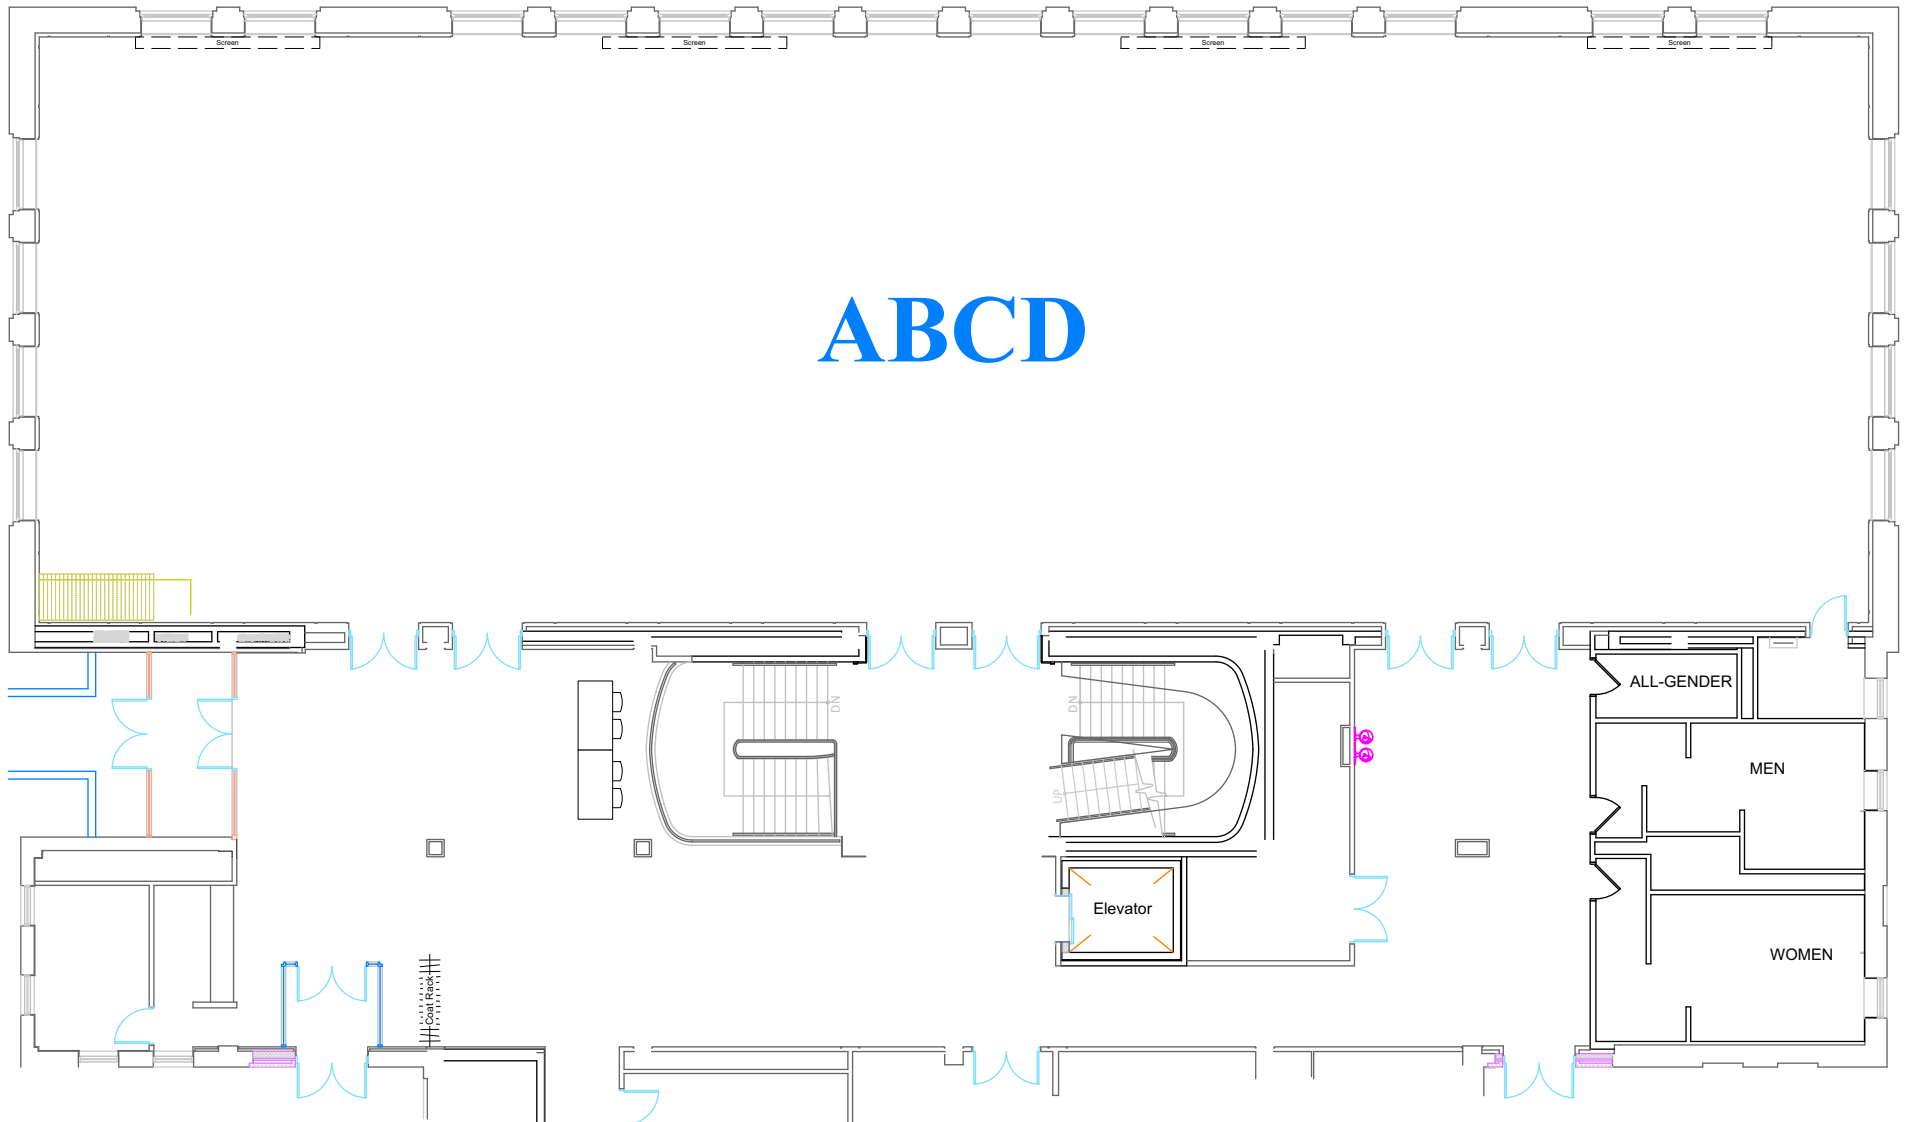

FULL BALLROOM STANDARD DIAGRAMS

32 Rounds of 8 - 256 Seats

Table Breakdown:
(16) 6' Tables
(32) 60" Rounds

\$105

FELDMAN BALLROOM
Full - Small Stage Banquet
Event Date: XX/XX/XXXX
Drafted By:

38 Rounds w dual Buffets

Table Breakdown:
(14) 6' Tables
(38) 60" Rounds

\$105

FELDMAN BALLROOM
Full Banquet
Event Date: XX/XX/XXXX
Drafted By:

50 Expo Tables, 100 Chairs

\$50

FELDMAN BALLROOM
Full Expo
Event Date: XX/XX/XXXX
Drafted By: