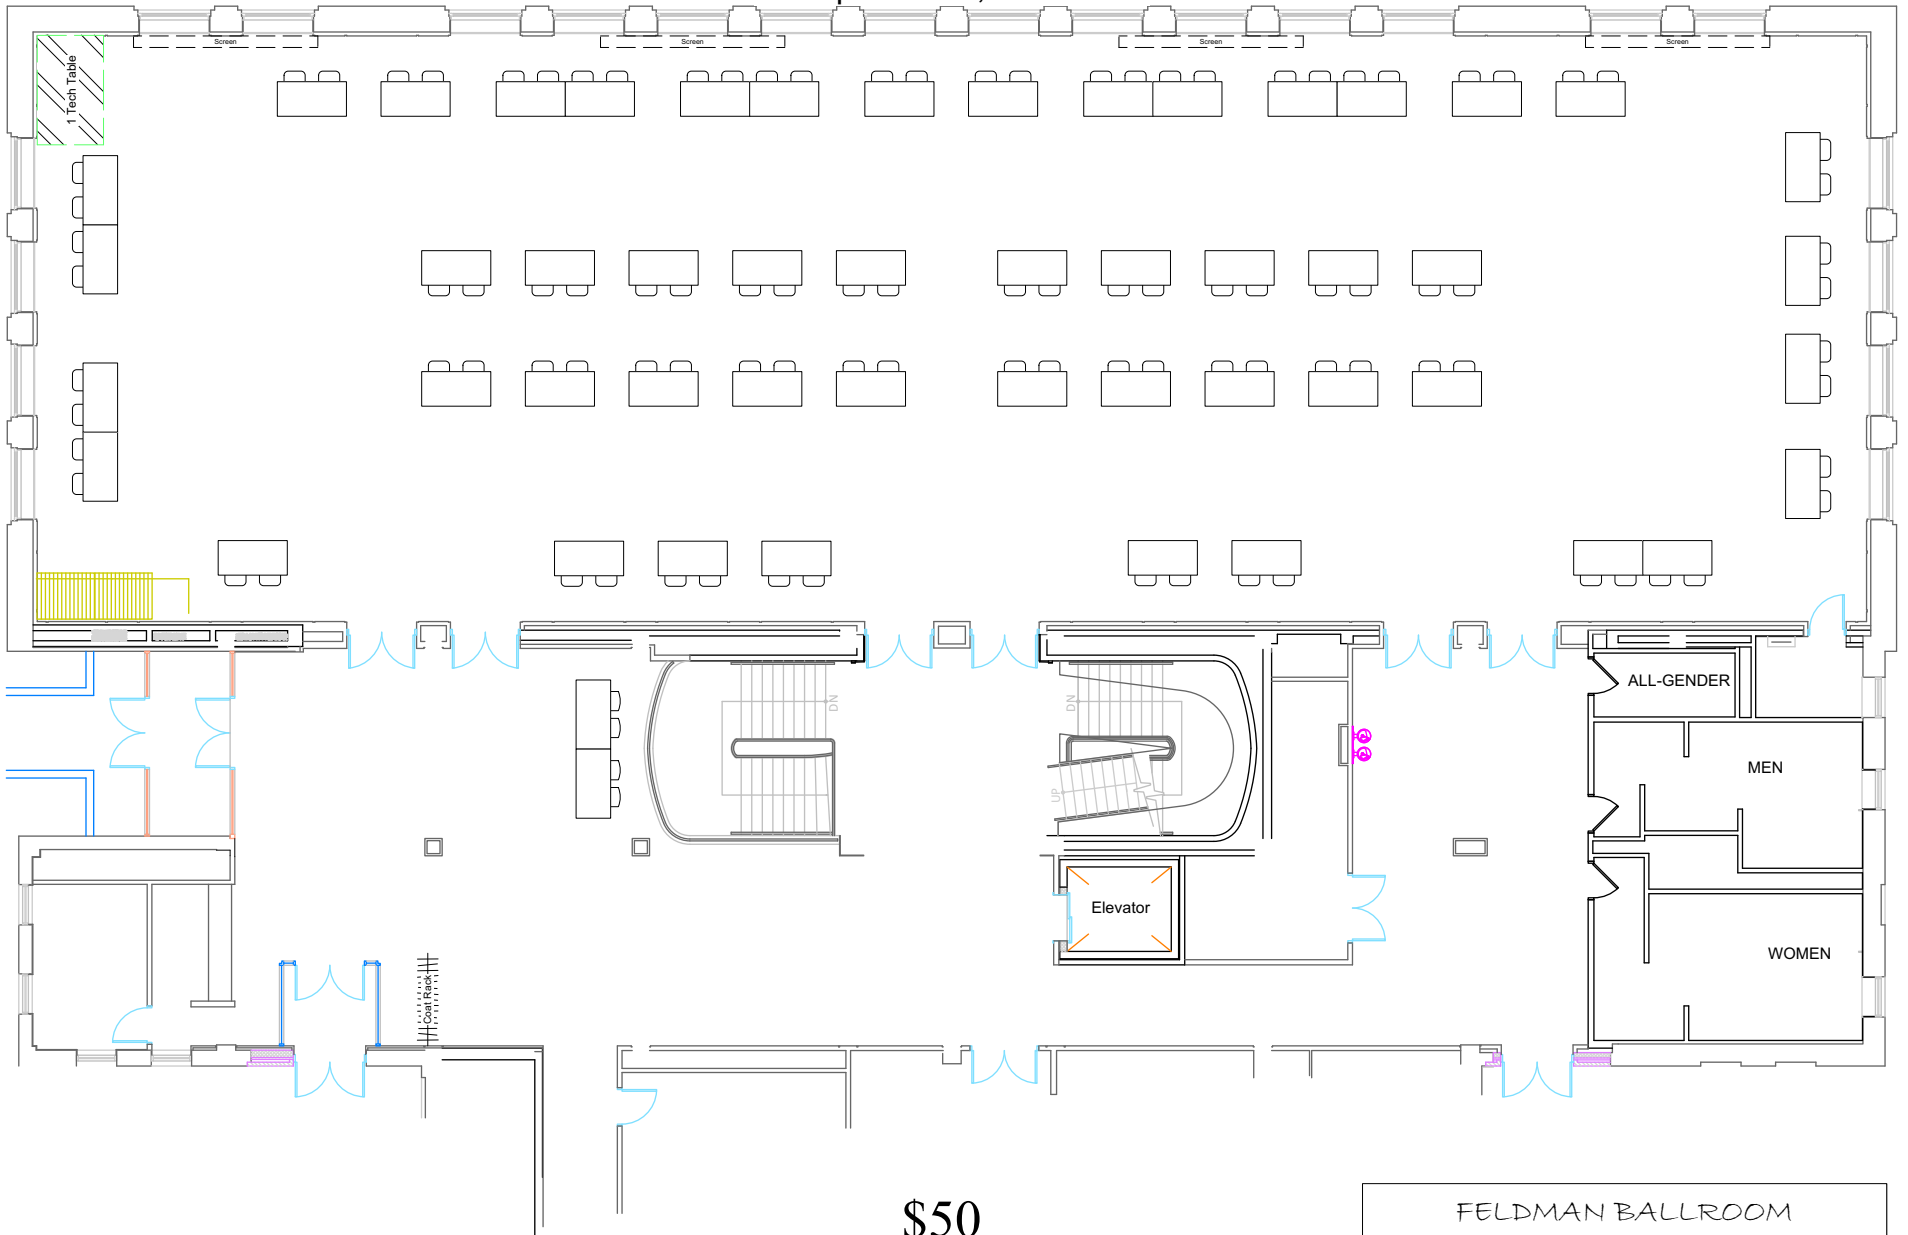

FULL BALLROOM STANDARD DIAGRAMS

32 Rounds of 8 - 256 Seats

Table Breakdown:
(16) 6' Tables
(32) 60" Rounds

\$105

FELDMAN BALLROOM
Full - Small Stage Banquet
Event Date: XX/XX/XXXX
Drafted By:

38 Rounds w dual Buffets

Table Breakdown:
(14) 6' Tables
(38) 60" Rounds

\$105

FELDMAN BALLROOM
Full Banquet
Event Date: XX/XX/XXXX
Drafted By:

50 Expo Tables, 100 Chairs

\$50

FELDMAN BALLROOM
Full Expo
Event Date: XX/XX/XXXX
Drafted By: