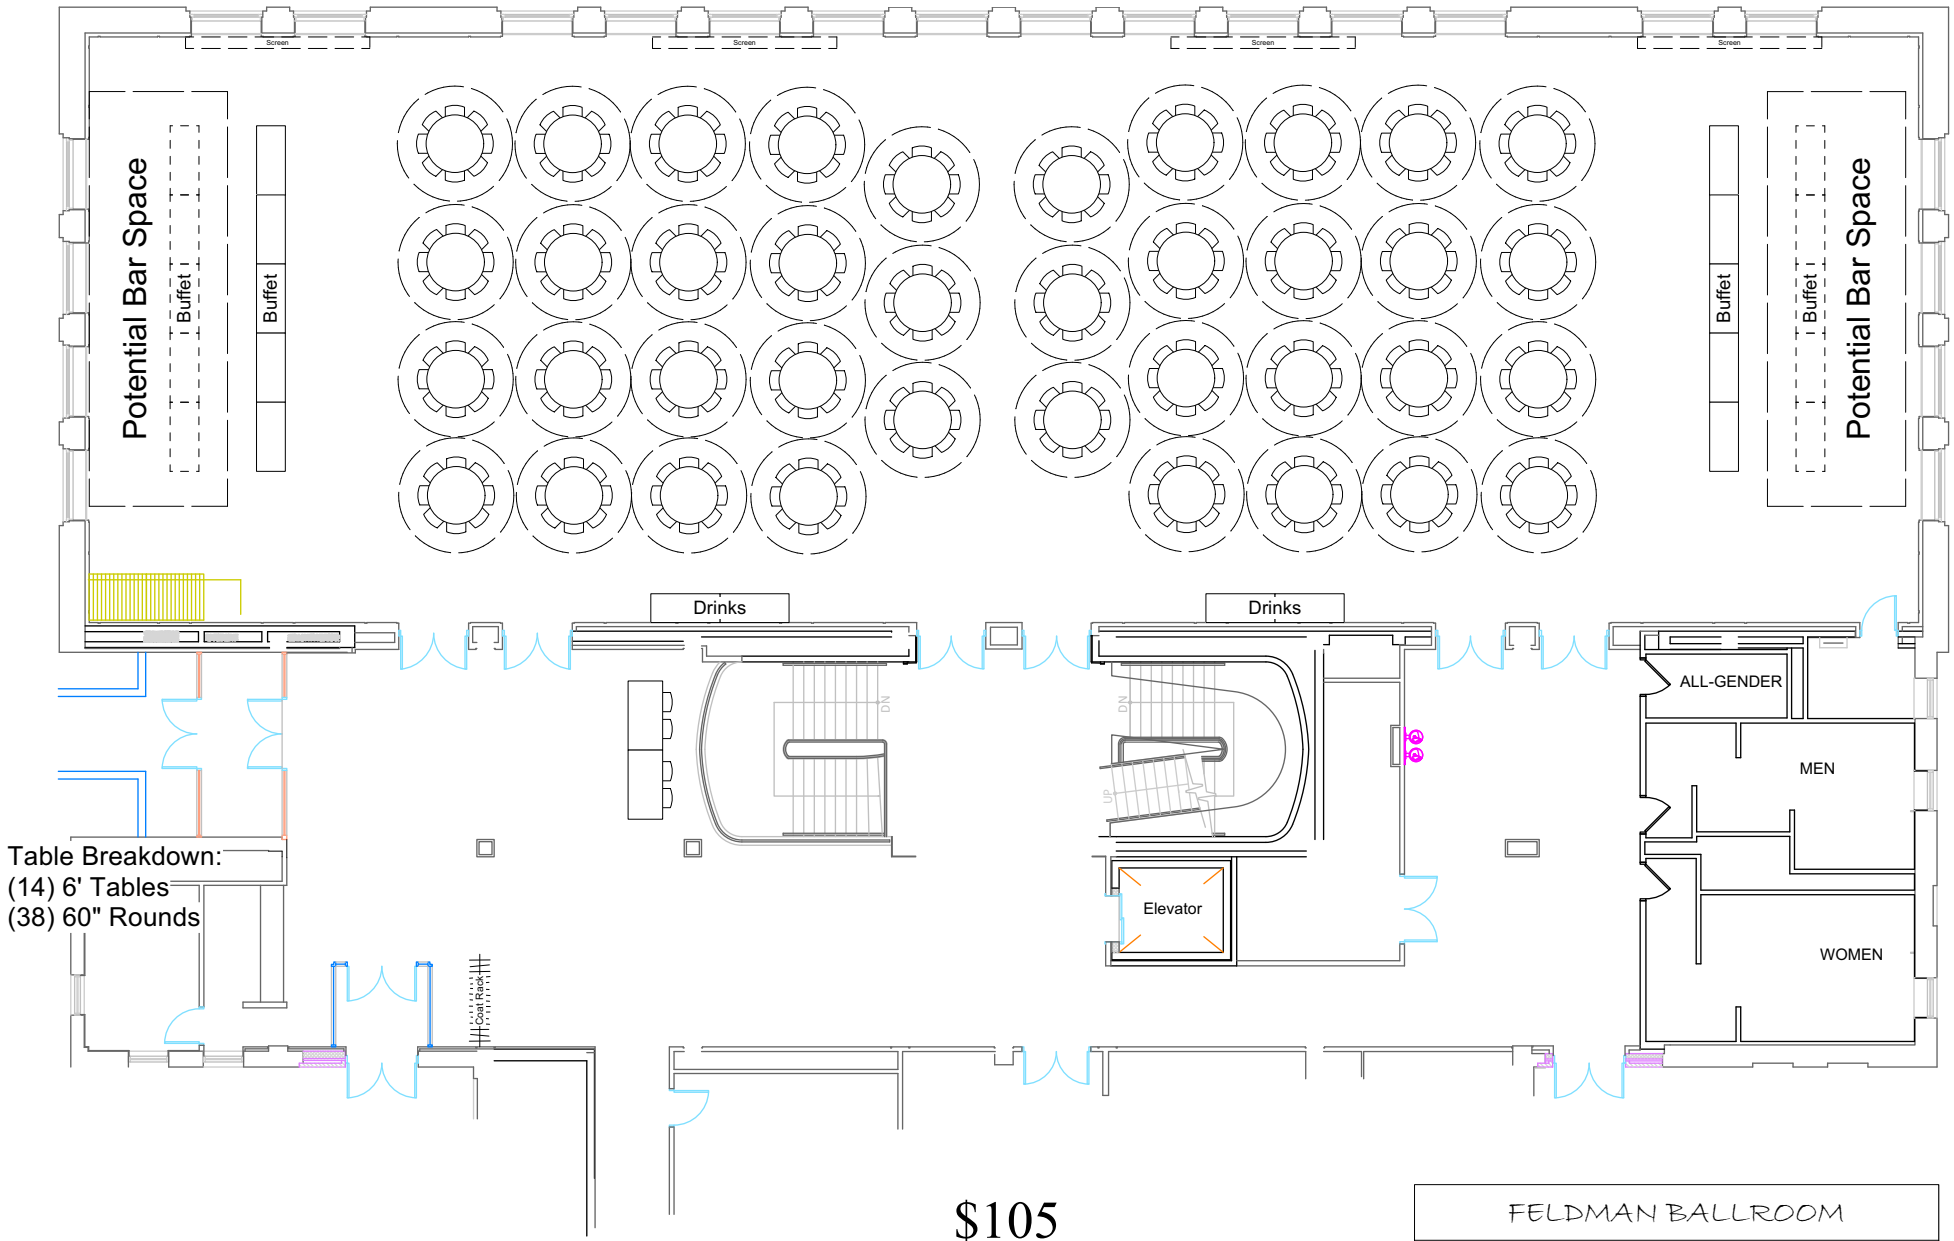

FULL BALLROOM STANDARD DIAGRAMS

32 Rounds of 8 - 256 Seats

Table Breakdown:
(16) 6' Tables
(32) 60" Rounds

\$105

FELDMAN BALLROOM
Full - Small Stage Banquet
Event Date: XX/XX/XXXX
Drafted By:

38 Rounds w dual Buffets

Table Breakdown:
(14) 6' Tables
(38) 60" Rounds

\$105

FELDMAN BALLROOM
Full Banquet
Event Date: XX/XX/XXXX
Drafted By:

50 Expo Tables, 100 Chairs

\$50

FELDMAN BALLROOM
Full Expo
Event Date: XX/XX/XXXX
Drafted By: