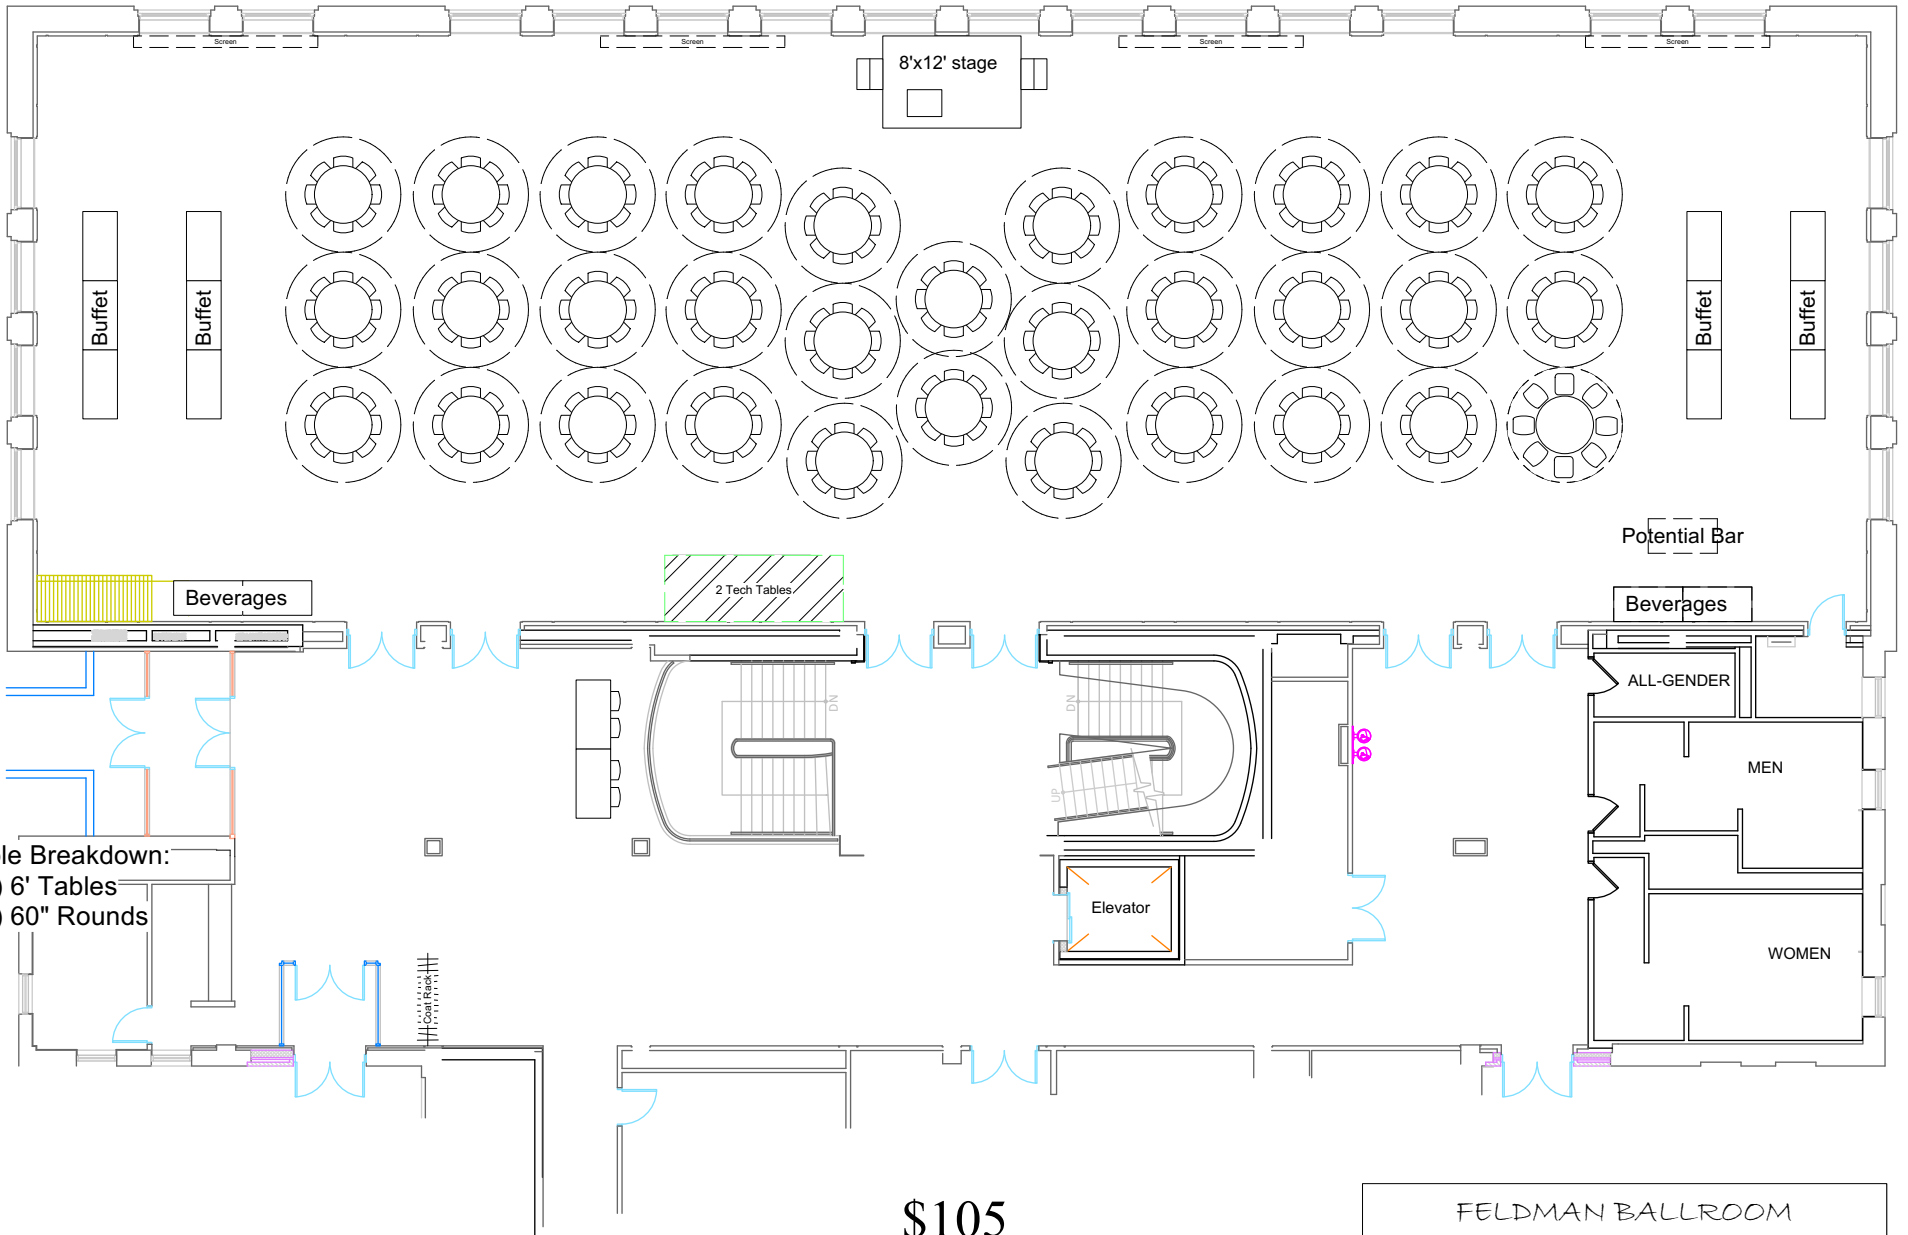

FULL BALLROOM STANDARD DIAGRAMS

32 Rounds of 8 - 256 Seats

Table Breakdown:
(16) 6' Tables
(32) 60" Rounds

\$105

FELDMAN BALLROOM
Full - Small Stage Banquet
Event Date: XX/XX/XXXX
Drafted By:

38 Rounds w dual Buffets

Table Breakdown:
(14) 6' Tables
(38) 60" Rounds

\$105

FELDMAN BALLROOM
Full Banquet
Event Date: XX/XX/XXXX
Drafted By:

50 Expo Tables, 100 Chairs

\$50

FELDMAN BALLROOM
Full Expo
Event Date: XX/XX/XXXX
Drafted By: