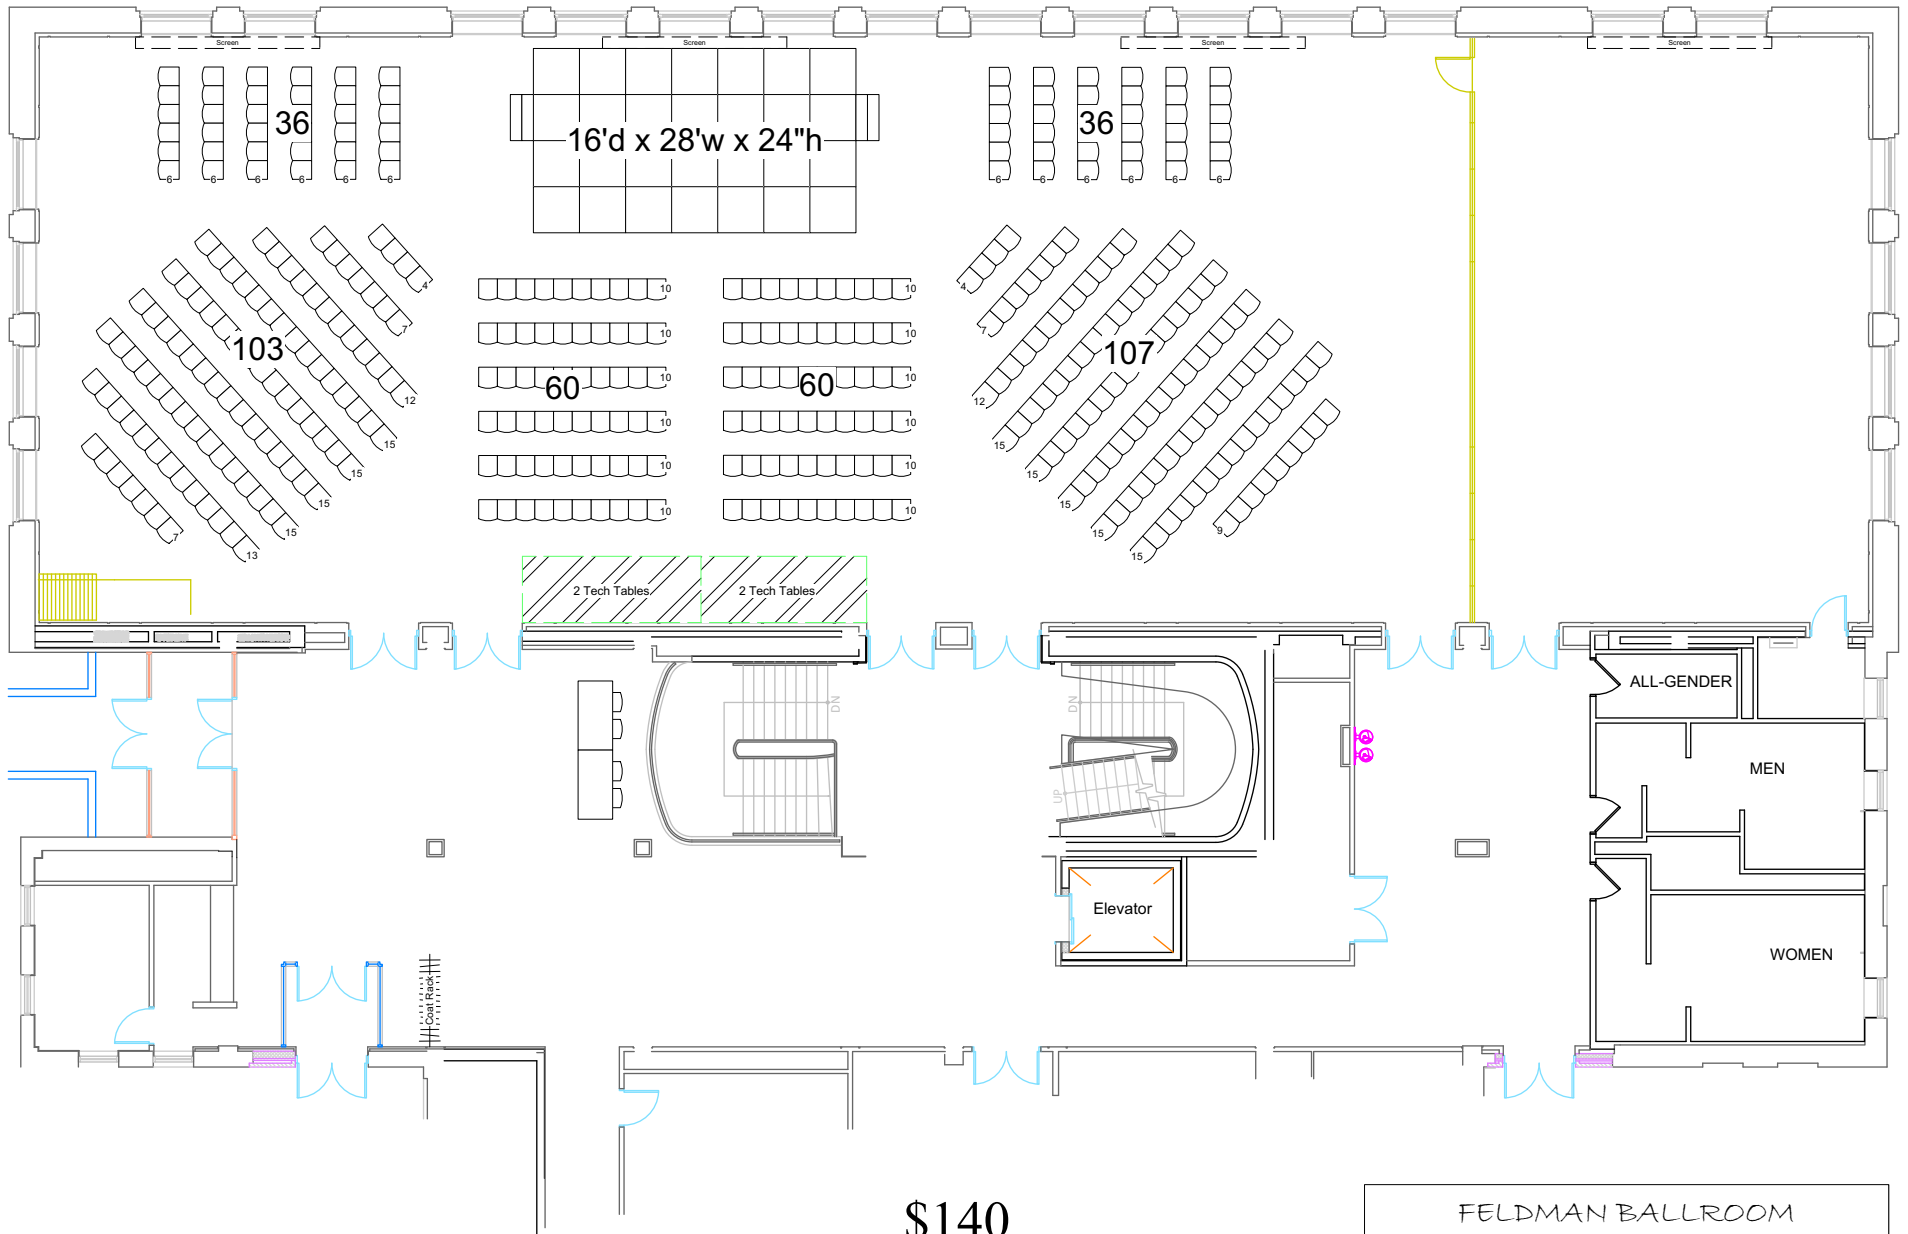

# THREE QUARTER BALLROOM STANDARD DIAGRAMS

30 Rounds with 2 sided catering access

Table Breakdown:  
(8) 6' Tables  
(30) 60" Rounds

\$175

FELDMAN BALLROOM
3/4 Show/Banquet w/ Dressing Room
Event Date: XX/XX/XXXX
Drafted By:

Seating: 402

\$140

FELDMAN BALLROOM
3/4 Show w/ Auditorium Seating
Event Date: XX/XX/XXXX
Drafted By:

46 Expo Tables, 92 Chairs

\$50

FELDMAN BALLROOM
3/4 Expo
Event Date: XX/XX/XXXX
Drafted By:

Classroom for 100 \*Note: Only 2 more 6' tables in inventory

\$70

FELDMAN BALLROOM
3/4 Classroom
Event Date: XX/XX/XXXX
Drafted By:

# Audience Seating for 413

\$105

FELDMAN BALLROOM
3/4 Lecture
Event Date: XX/XX/XXXX
Drafted By: