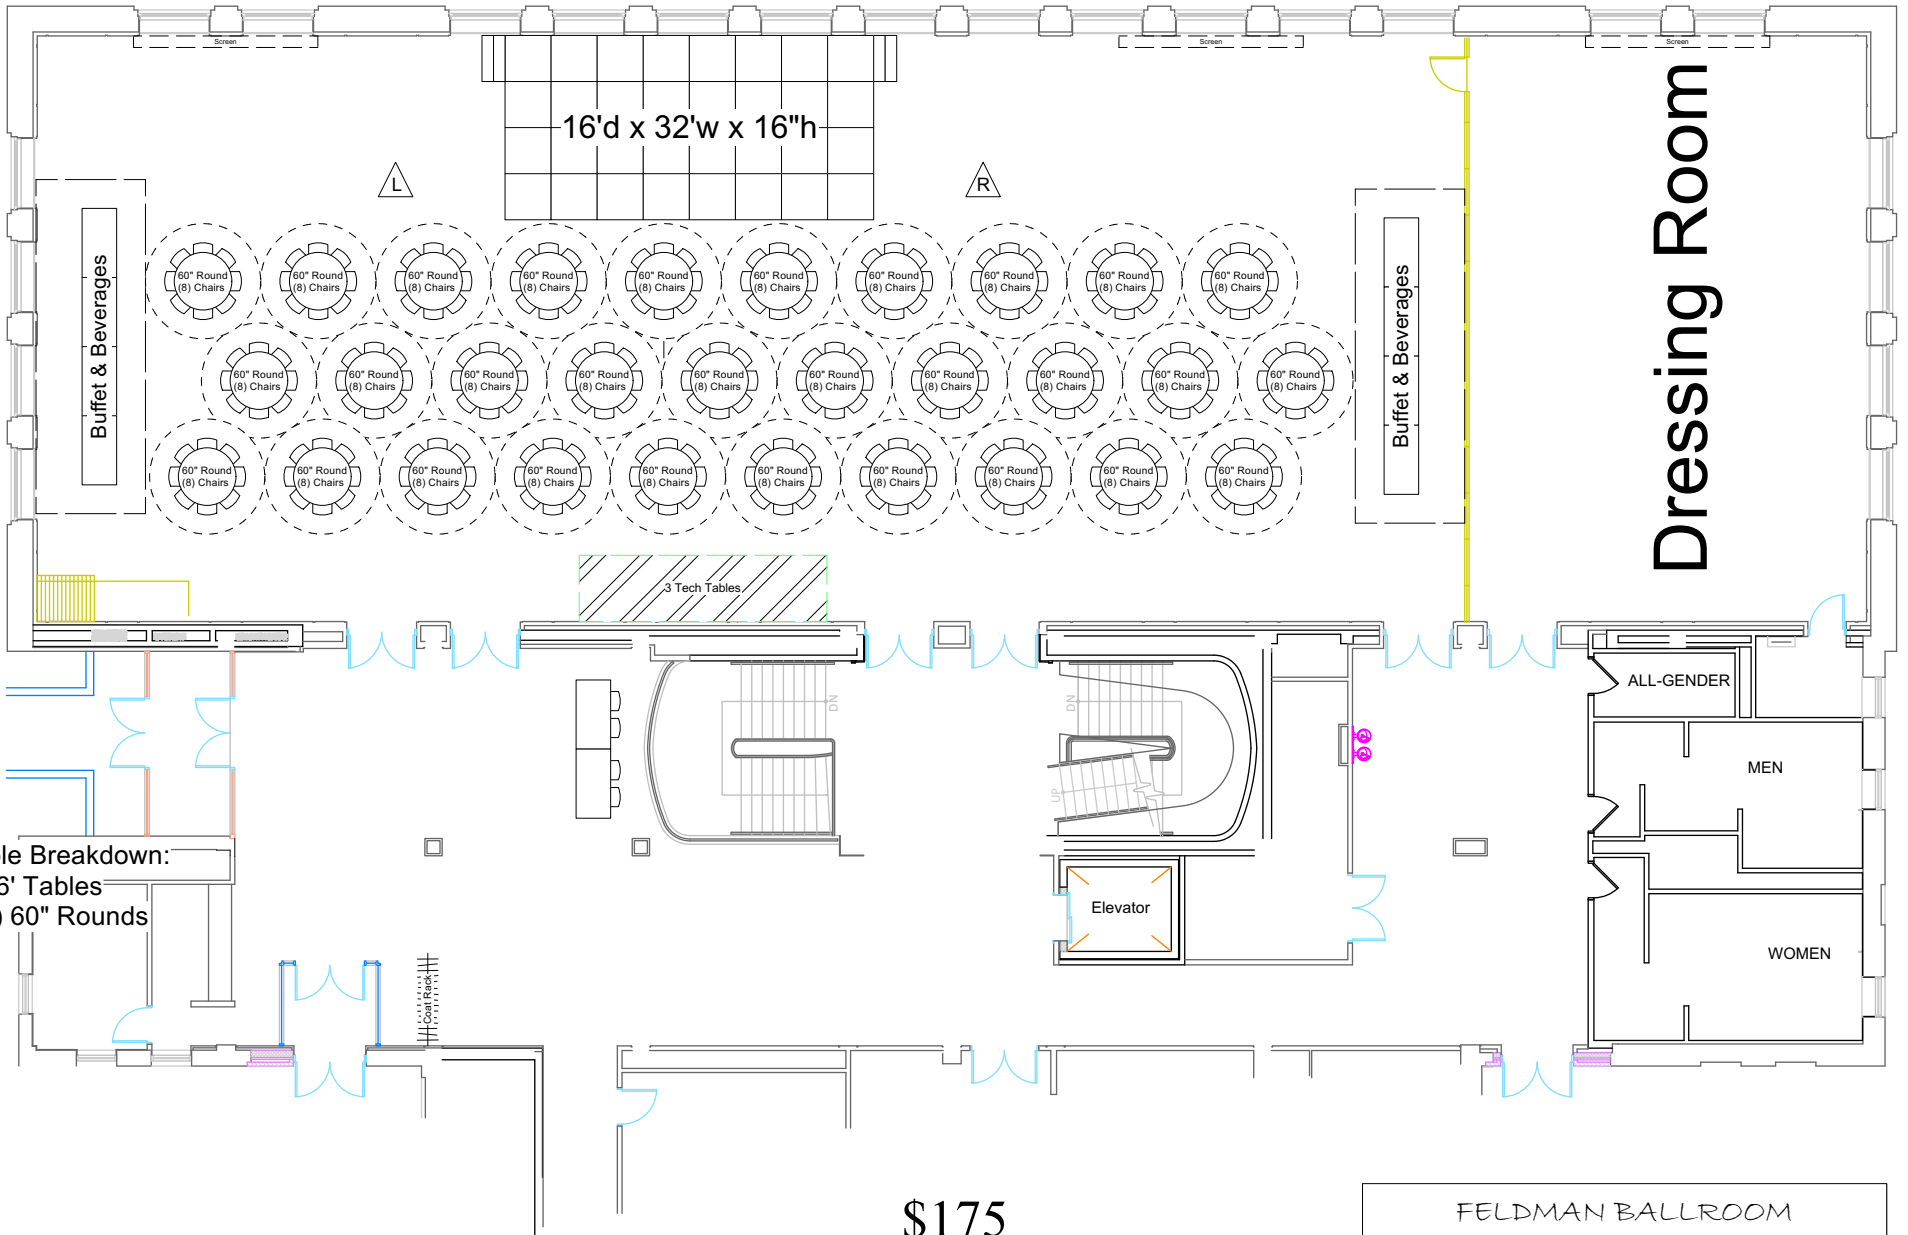

# THREE QUARTER BALLROOM STANDARD DIAGRAMS

30 Rounds with 2 sided catering access

Table Breakdown:  
(8) 6' Tables  
(30) 60" Rounds

\$175

FELDMAN BALLROOM
3/4 Show/Banquet w/ Dressing Room
Event Date: XX/XX/XXXX
Drafted By:

Seating: 402

\$140

FELDMAN BALLROOM
3/4 Show w/ Auditorium Seating
Event Date: XX/XX/XXXX
Drafted By:

46 Expo Tables, 92 Chairs

\$50

FELDMAN BALLROOM
3/4 Expo
Event Date: XX/XX/XXXX
Drafted By:

Classroom for 100 \*Note: Only 2 more 6' tables in inventory

\$70

FELDMAN BALLROOM
3/4 Classroom
Event Date: XX/XX/XXXX
Drafted By:

# Audience Seating for 413

\$105

FELDMAN BALLROOM
3/4 Lecture
Event Date: XX/XX/XXXX
Drafted By: