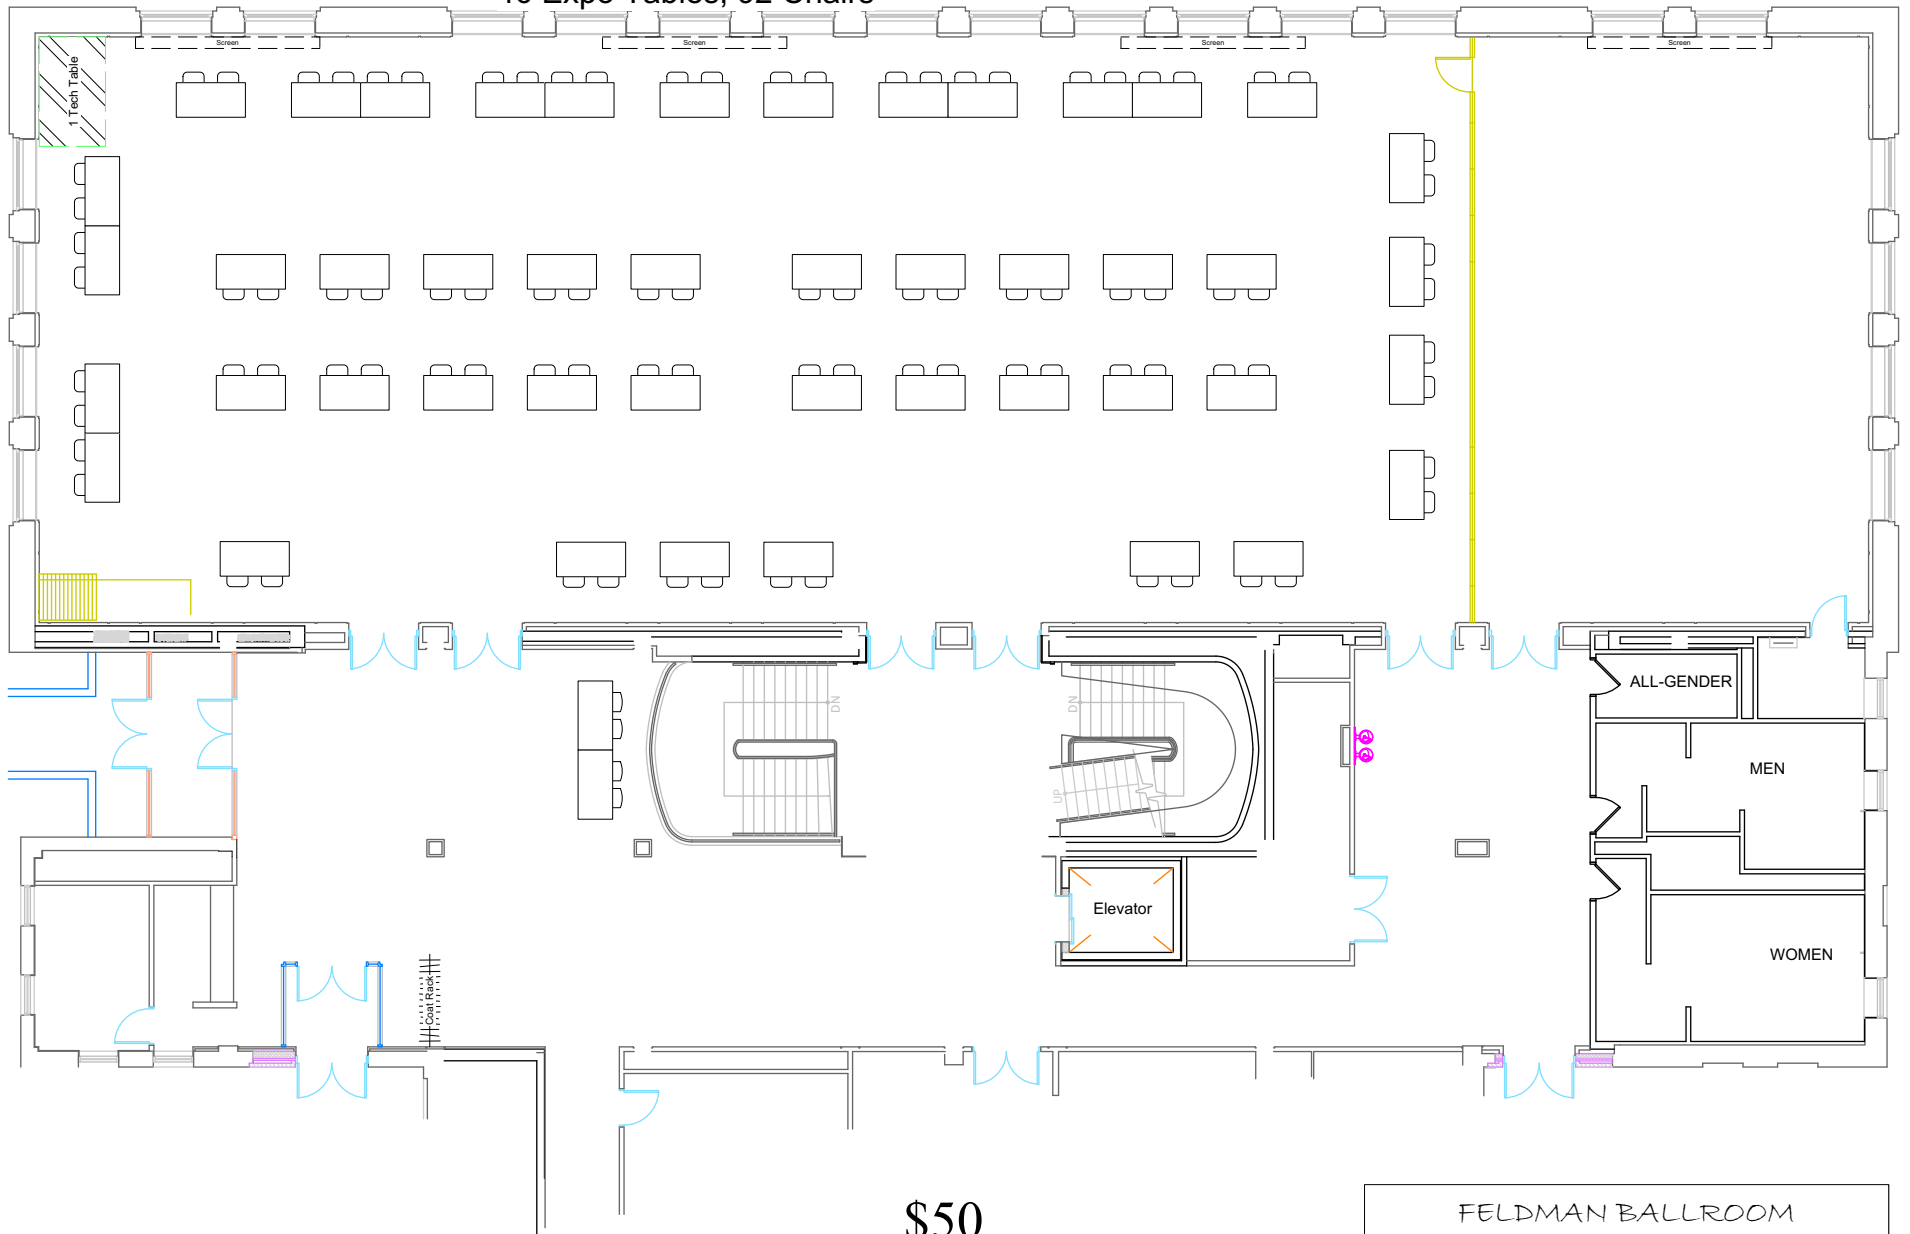

# THREE QUARTER BALLROOM STANDARD DIAGRAMS

30 Rounds with 2 sided catering access

Table Breakdown:  
(8) 6' Tables  
(30) 60" Rounds

\$175

FELDMAN BALLROOM
3/4 Show/Banquet w/ Dressing Room
Event Date: XX/XX/XXXX
Drafted By:

Seating: 402

\$140

FELDMAN BALLROOM
3/4 Show w/ Auditorium Seating
Event Date: XX/XX/XXXX
Drafted By:

46 Expo Tables, 92 Chairs

\$50

FELDMAN BALLROOM
3/4 Expo
Event Date: XX/XX/XXXX
Drafted By:

Classroom for 100 \*Note: Only 2 more 6' tables in inventory

# Audience Seating for 413

\$105

FELDMAN BALLROOM
3/4 Lecture
Event Date: XX/XX/XXXX
Drafted By: