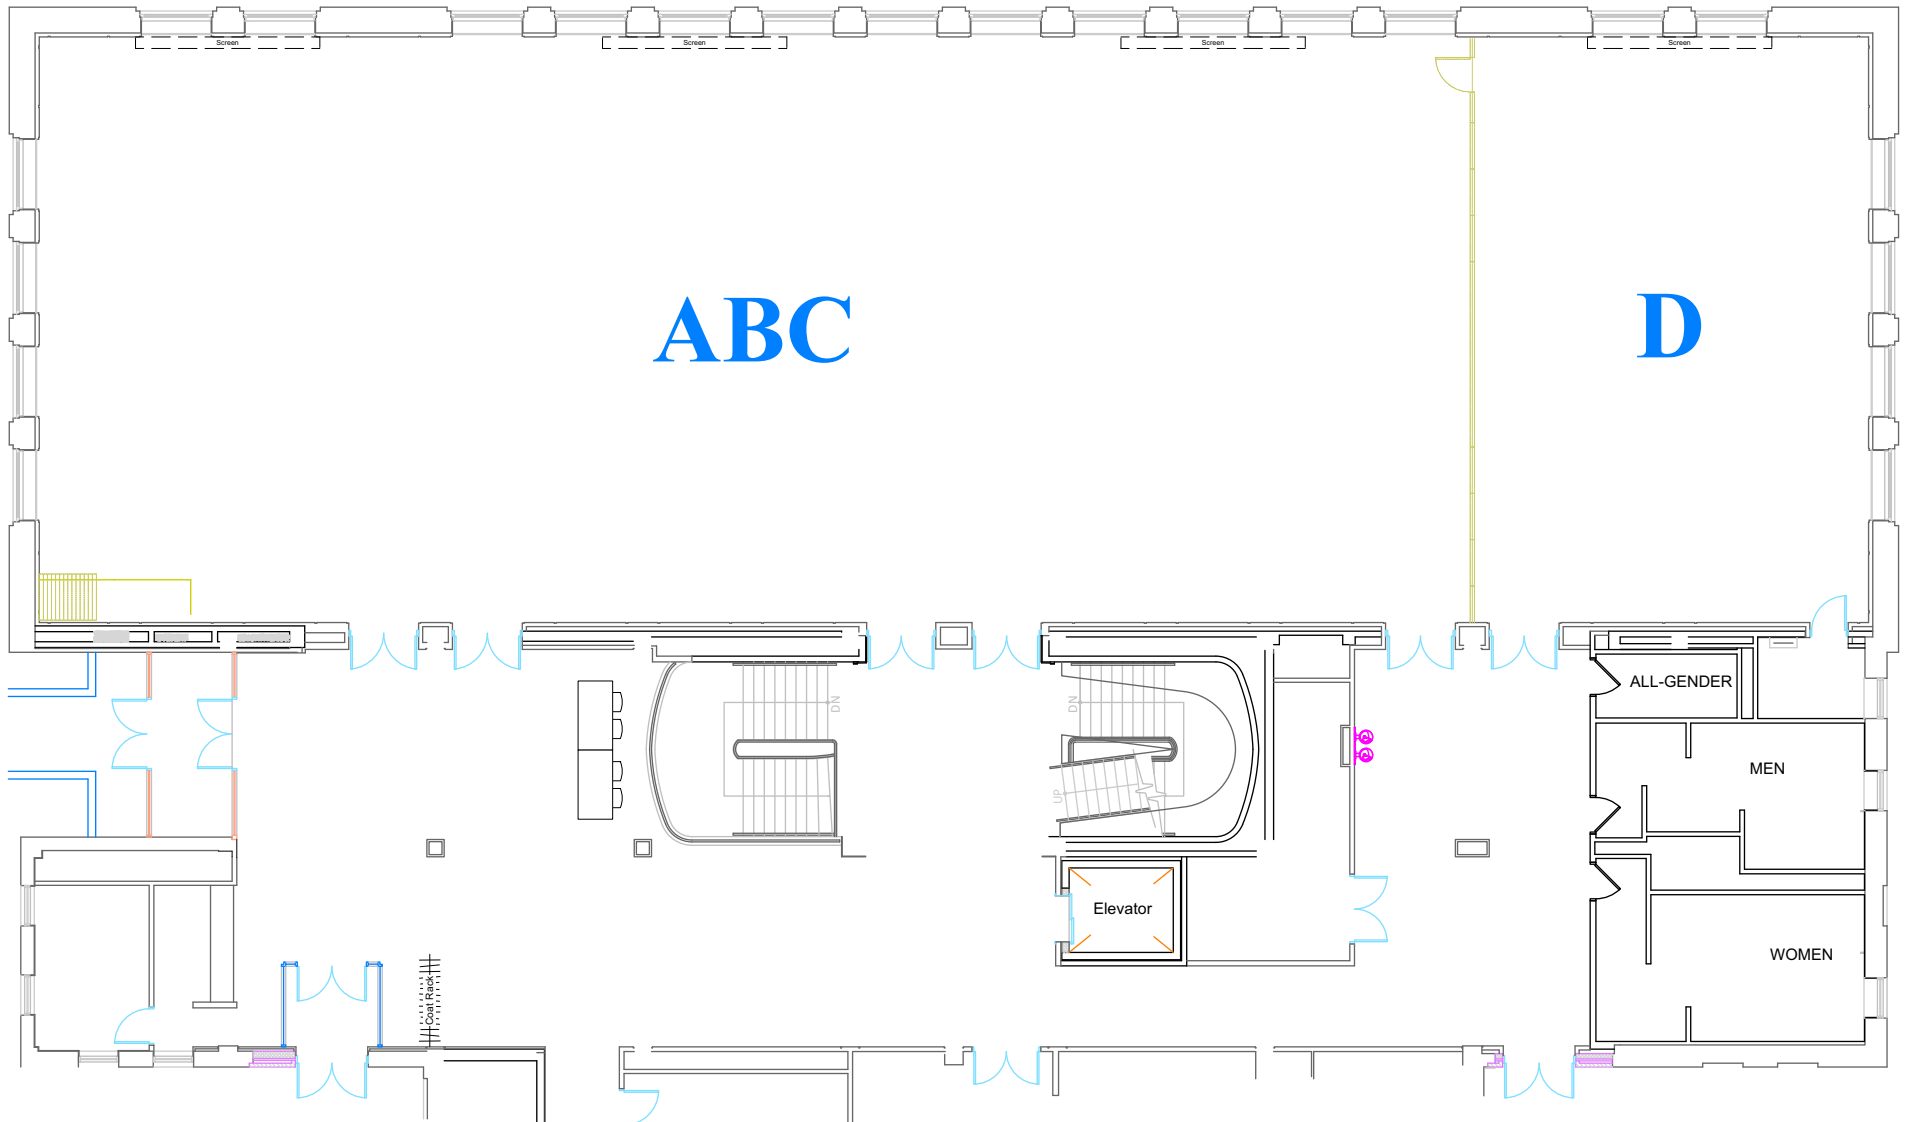

# THREE QUARTER BALLROOM STANDARD DIAGRAMS

30 Rounds with 2 sided catering access

Table Breakdown:  
(8) 6' Tables  
(30) 60" Rounds

\$175

FELDMAN BALLROOM
3/4 Show/Banquet w/ Dressing Room
Event Date: XX/XX/XXXX
Drafted By:

Seating: 402

\$140

FELDMAN BALLROOM
3/4 Show w/ Auditorium Seating
Event Date: XX/XX/XXXX
Drafted By:

46 Expo Tables, 92 Chairs

\$50

FELDMAN BALLROOM
3/4 Expo
Event Date: XX/XX/XXXX
Drafted By:

Classroom for 100 \*Note: Only 2 more 6' tables in inventory