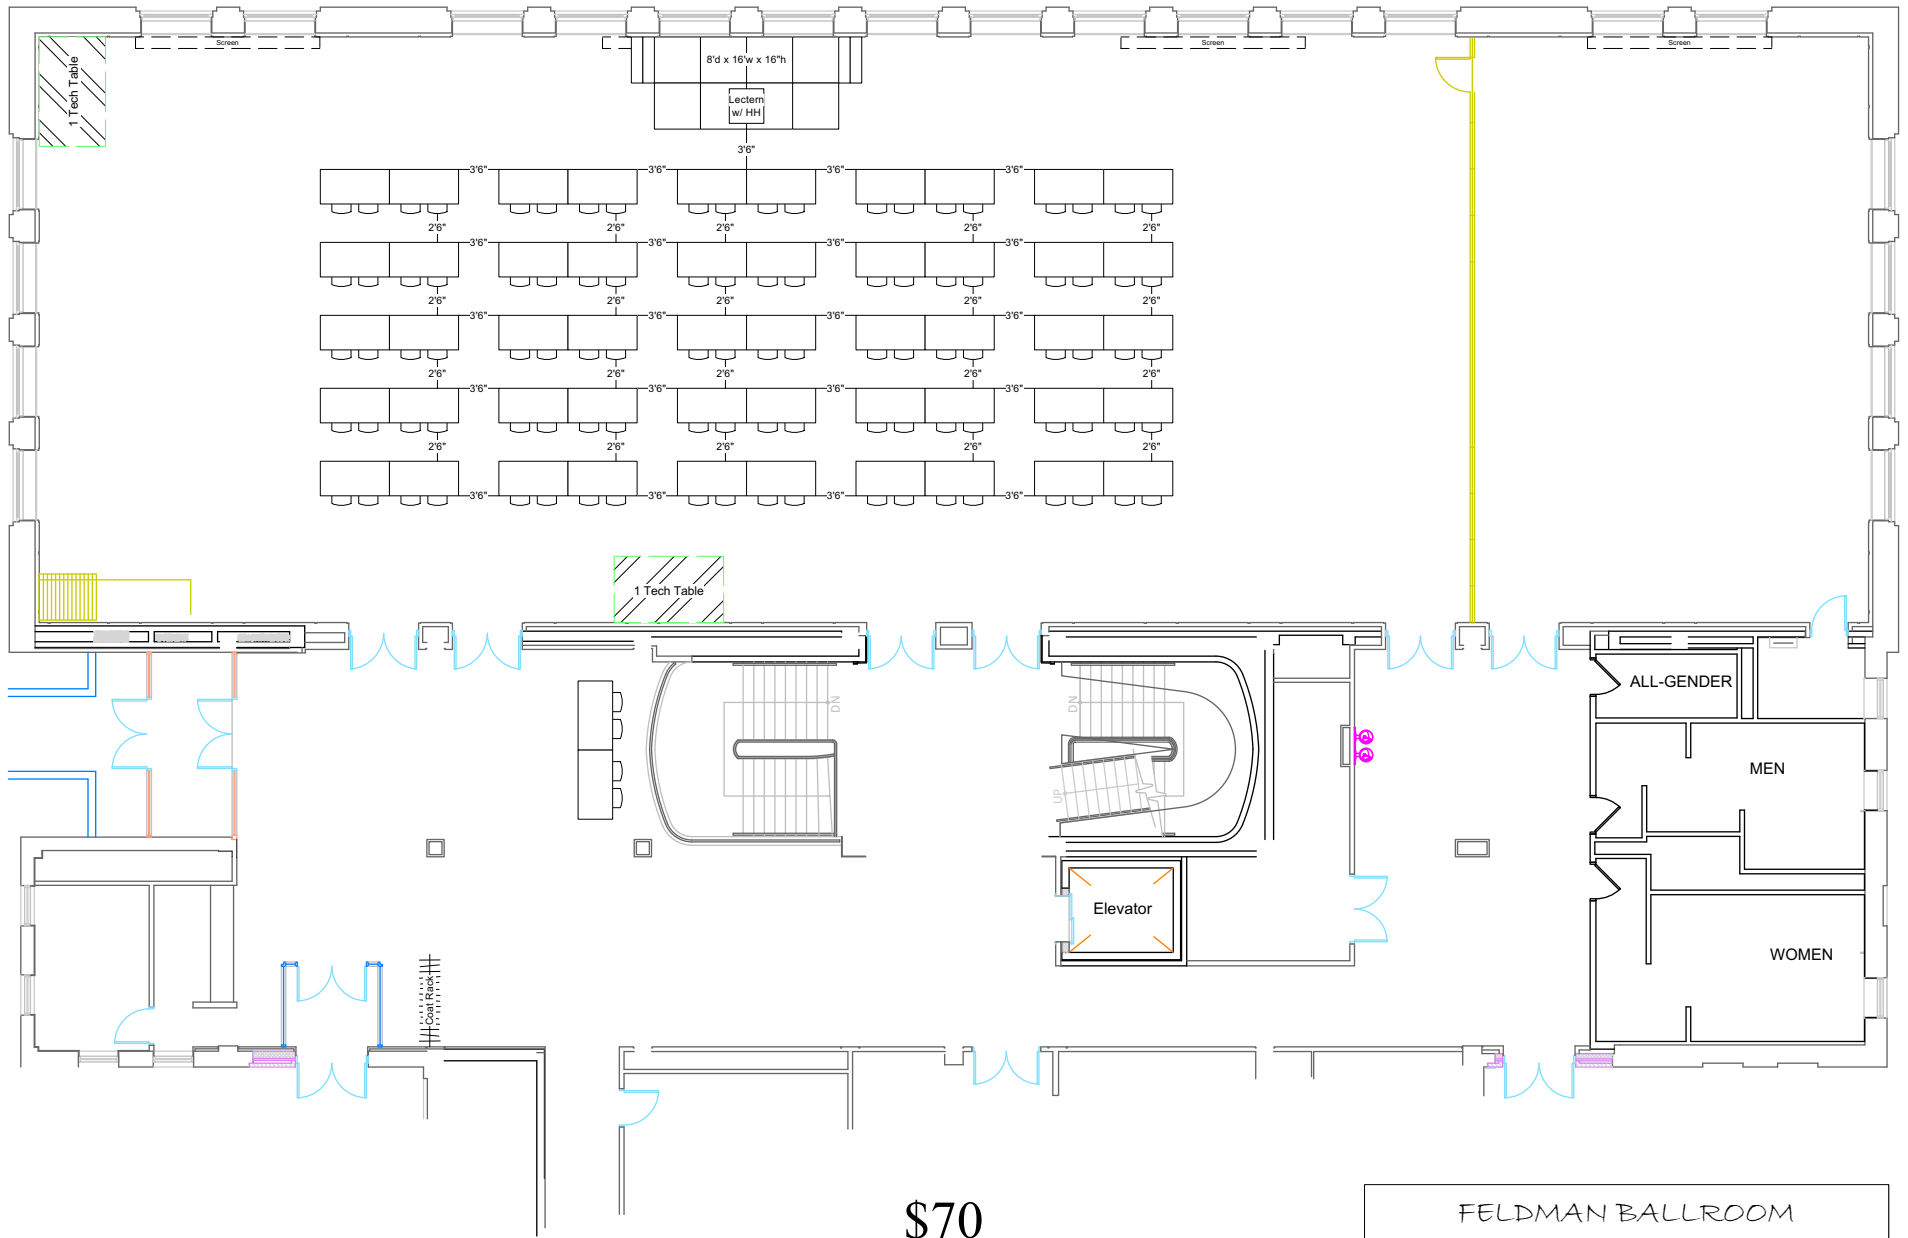

# THREE QUARTER BALLROOM STANDARD DIAGRAMS

30 Rounds with 2 sided catering access

Table Breakdown:  
(8) 6' Tables  
(30) 60" Rounds

\$175

FELDMAN BALLROOM
3/4 Show/Banquet w/ Dressing Room
Event Date: XX/XX/XXXX
Drafted By:

Seating: 402

\$140

FELDMAN BALLROOM
3/4 Show w/ Auditorium Seating
Event Date: XX/XX/XXXX
Drafted By:

46 Expo Tables, 92 Chairs

\$50

FELDMAN BALLROOM
3/4 Expo
Event Date: XX/XX/XXXX
Drafted By:

Classroom for 100 \*Note: Only 2 more 6' tables in inventory

\$70

FELDMAN BALLROOM
3/4 Classroom
Event Date: XX/XX/XXXX
Drafted By:

# Audience Seating for 413

\$105

FELDMAN BALLROOM
3/4 Lecture
Event Date: XX/XX/XXXX
Drafted By: