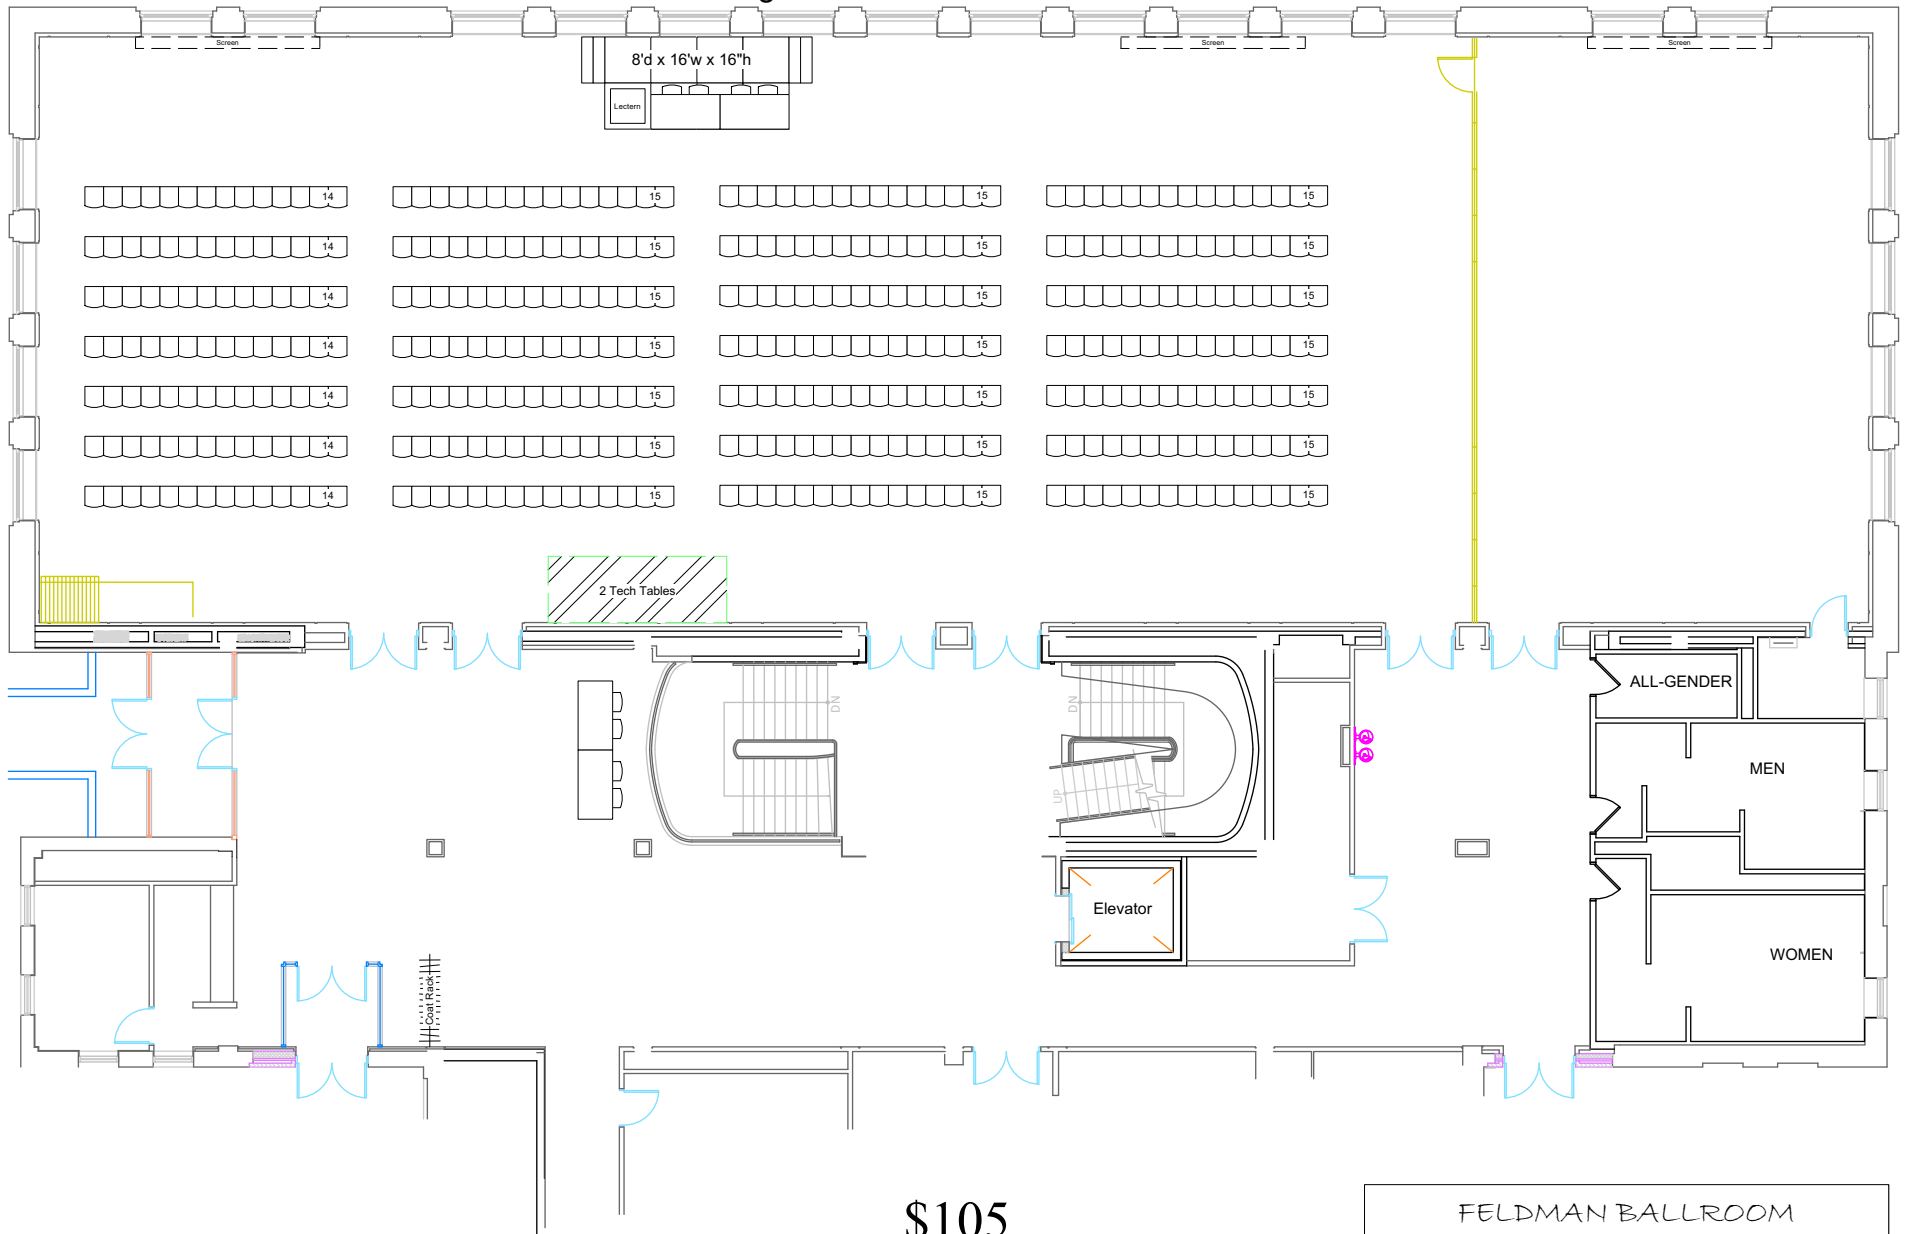

# THREE QUARTER BALLROOM STANDARD DIAGRAMS

30 Rounds with 2 sided catering access

Table Breakdown:  
(8) 6' Tables  
(30) 60" Rounds

\$175

FELDMAN BALLROOM
3/4 Show/Banquet w/ Dressing Room
Event Date: XX/XX/XXXX
Drafted By:

Seating: 402

\$140

FELDMAN BALLROOM
3/4 Show w/ Auditorium Seating
Event Date: XX/XX/XXXX
Drafted By:

46 Expo Tables, 92 Chairs

\$50

FELDMAN BALLROOM
3/4 Expo
Event Date: XX/XX/XXXX
Drafted By:

Classroom for 100 \*Note: Only 2 more 6' tables in inventory

# Audience Seating for 413

\$105

FELDMAN BALLROOM
3/4 Lecture
Event Date: XX/XX/XXXX
Drafted By: