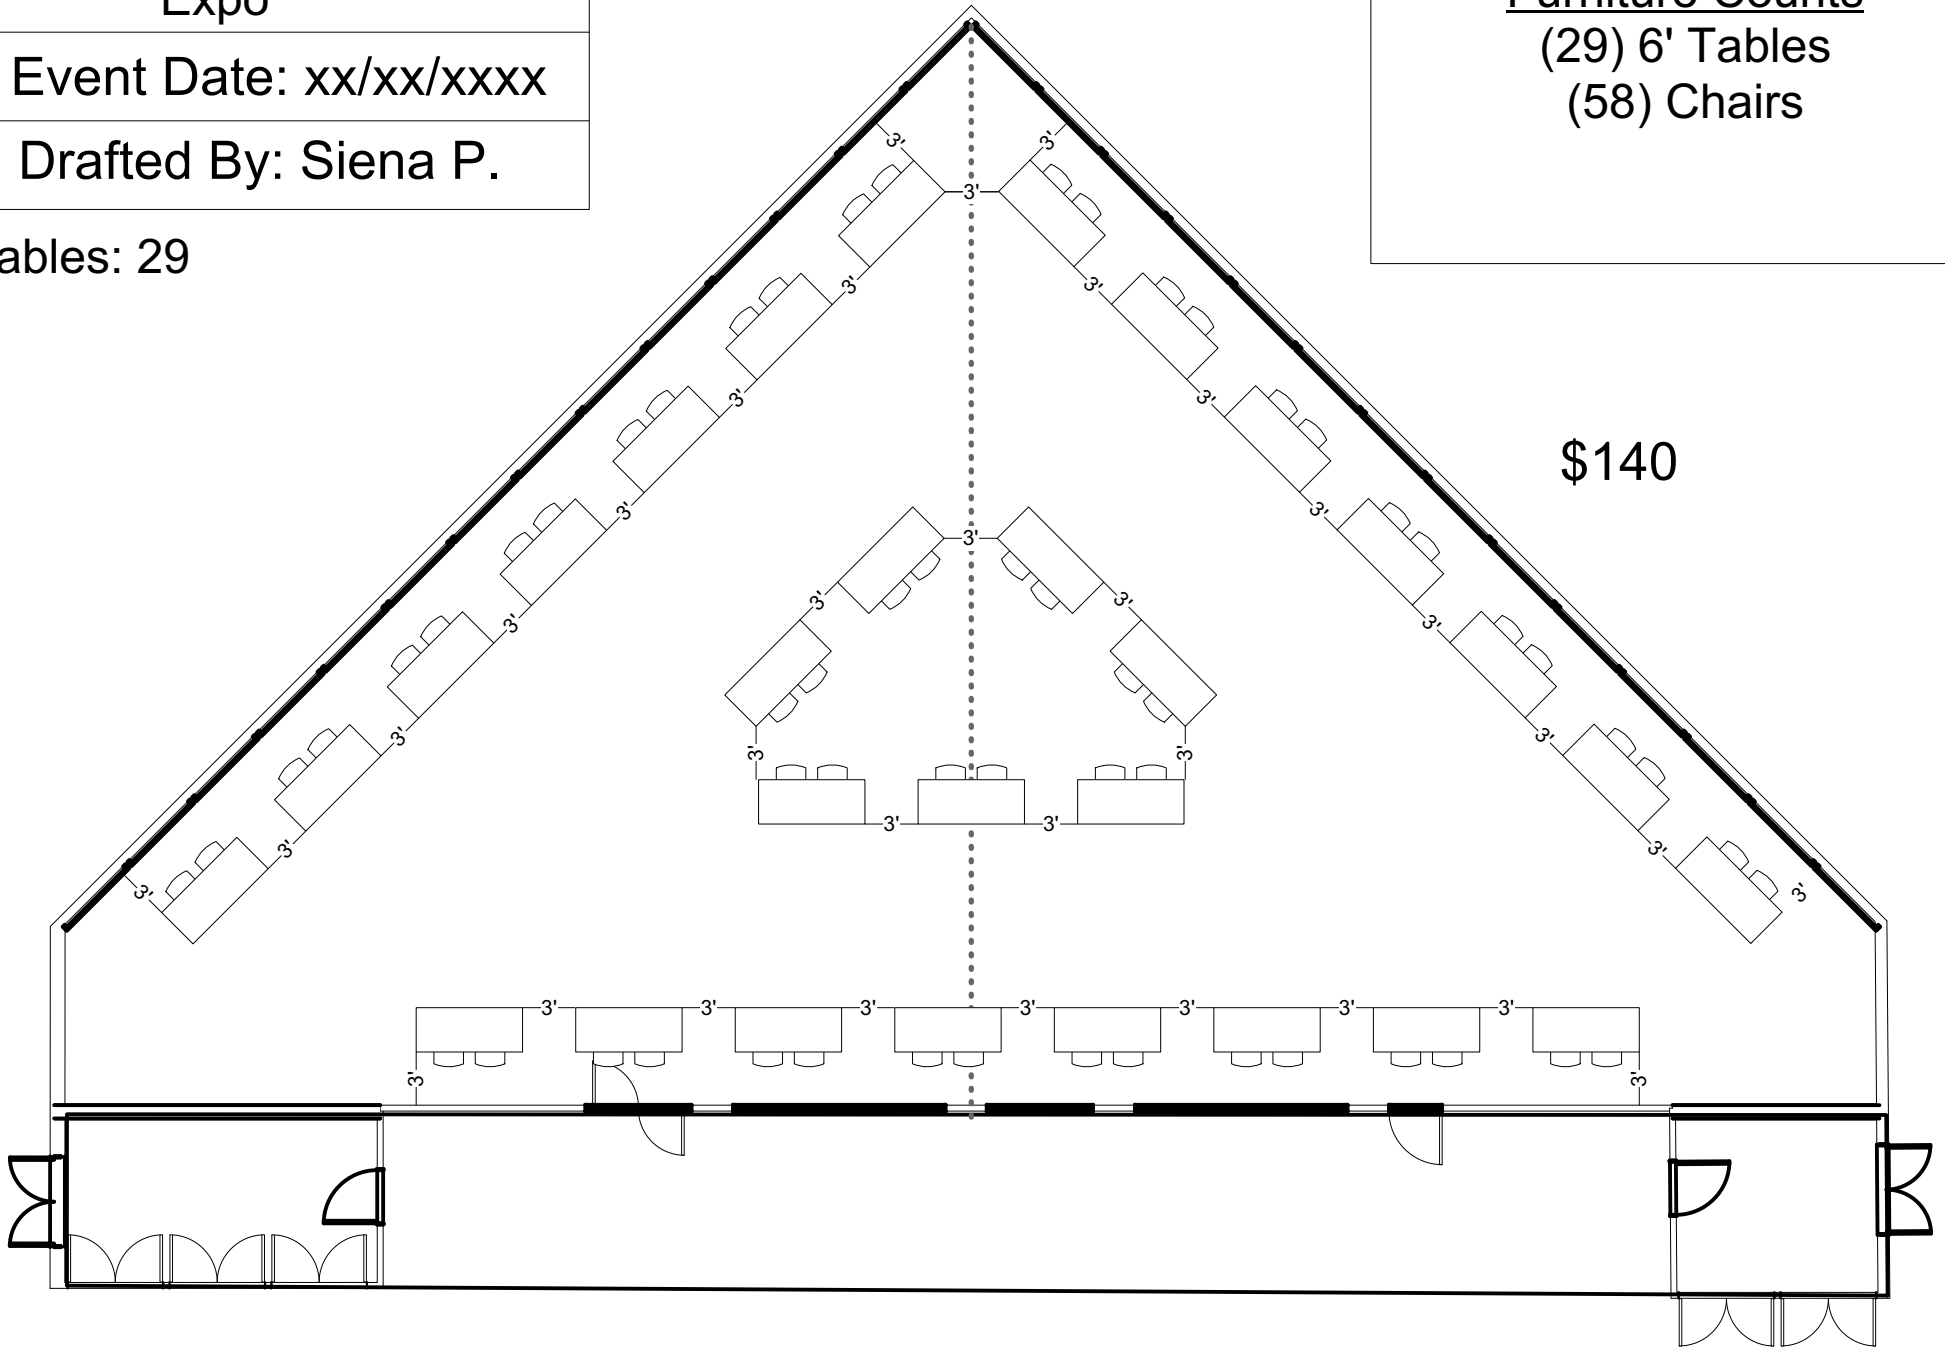

May Room

Expo

Event Date: xx/xx/xxxx

Drafted By: Siena P.

Furniture Counts

(29) 6' Tables

(58) Chairs

Tables: 29

$140