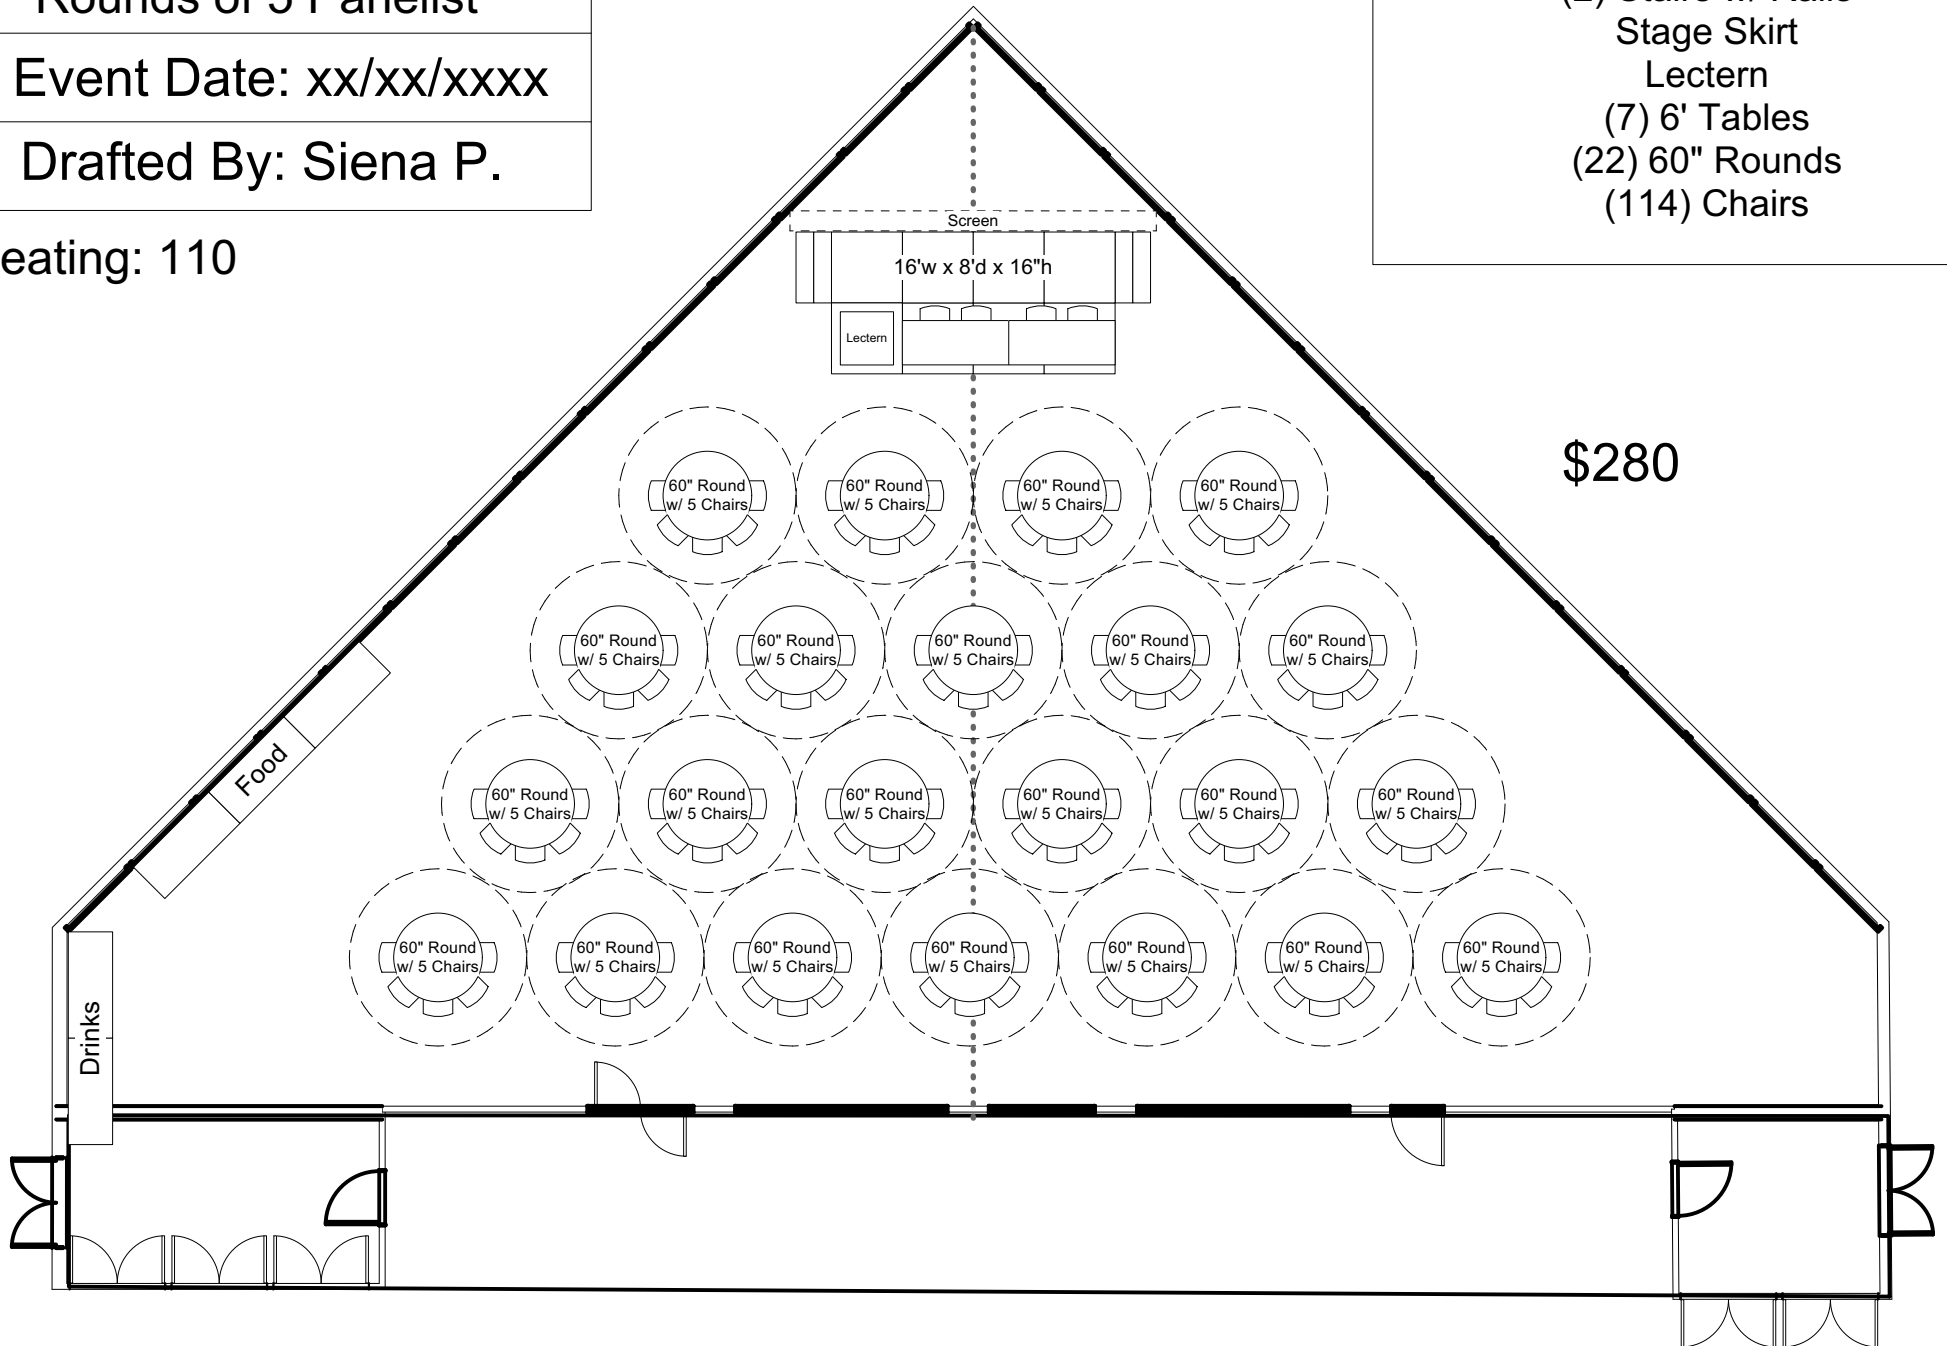

(4) Stage Decks w/ 16" Legs

(2) Stairs w/ Rails

Stage Skirt

Lectern

(5) 6' Tables

(5) 60" Rounds

(6) 30" Rounds

(40) Chairs

(22) 60" Rounds

(110) Chairs

May Room

Rounds of 5 Presenter w/ Stage

Event Date: xx/xx/xxxx

Drafted By: Siena P.

Furniture Counts
(4) Stage Decks w/ 16" Legs
(2) Stairs w/ Rails
Stage Skirt
Lectern
(5) 6' Tables
(22) 60" Rounds
(110) Chairs

Seating: 110

\$245

May Room

Rounds of 5 Panelist

Event Date: xx/xx/xxxx

Drafted By: Siena P.

Seating: 110

Furniture Counts
(8) Stage Decks w/ 16" Legs
(2) Stairs w/ Rails
Stage Skirt
Lectern
(7) 6' Tables
(22) 60" Rounds
(114) Chairs