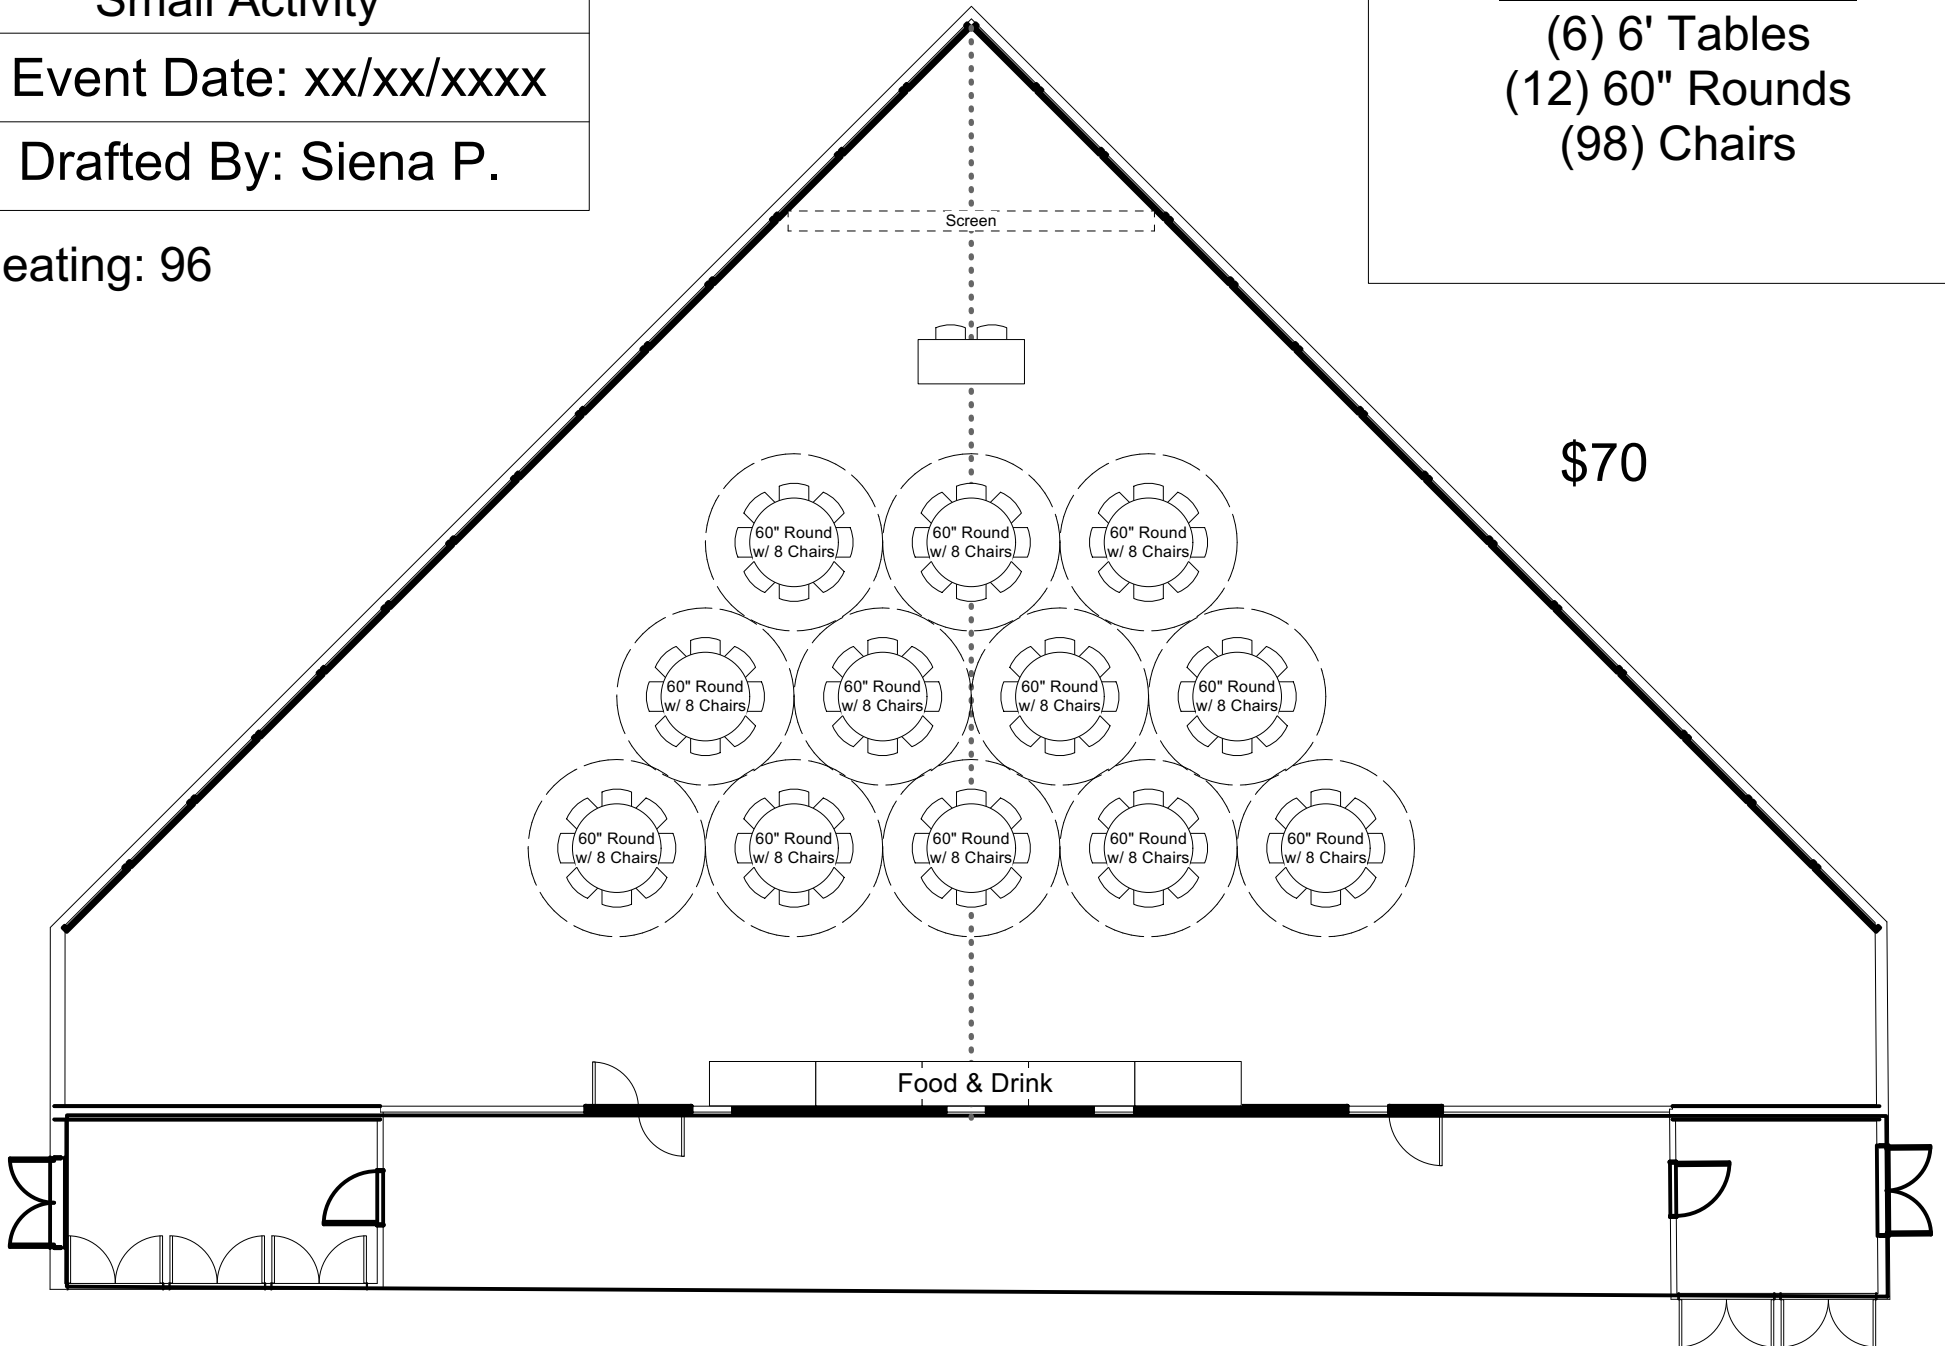

Drafted By: Siena P.

Furniture Counts

(6) 6' Tables

(12) 60" Rounds

(98) Chairs

Seating: 96

\$70

May Room