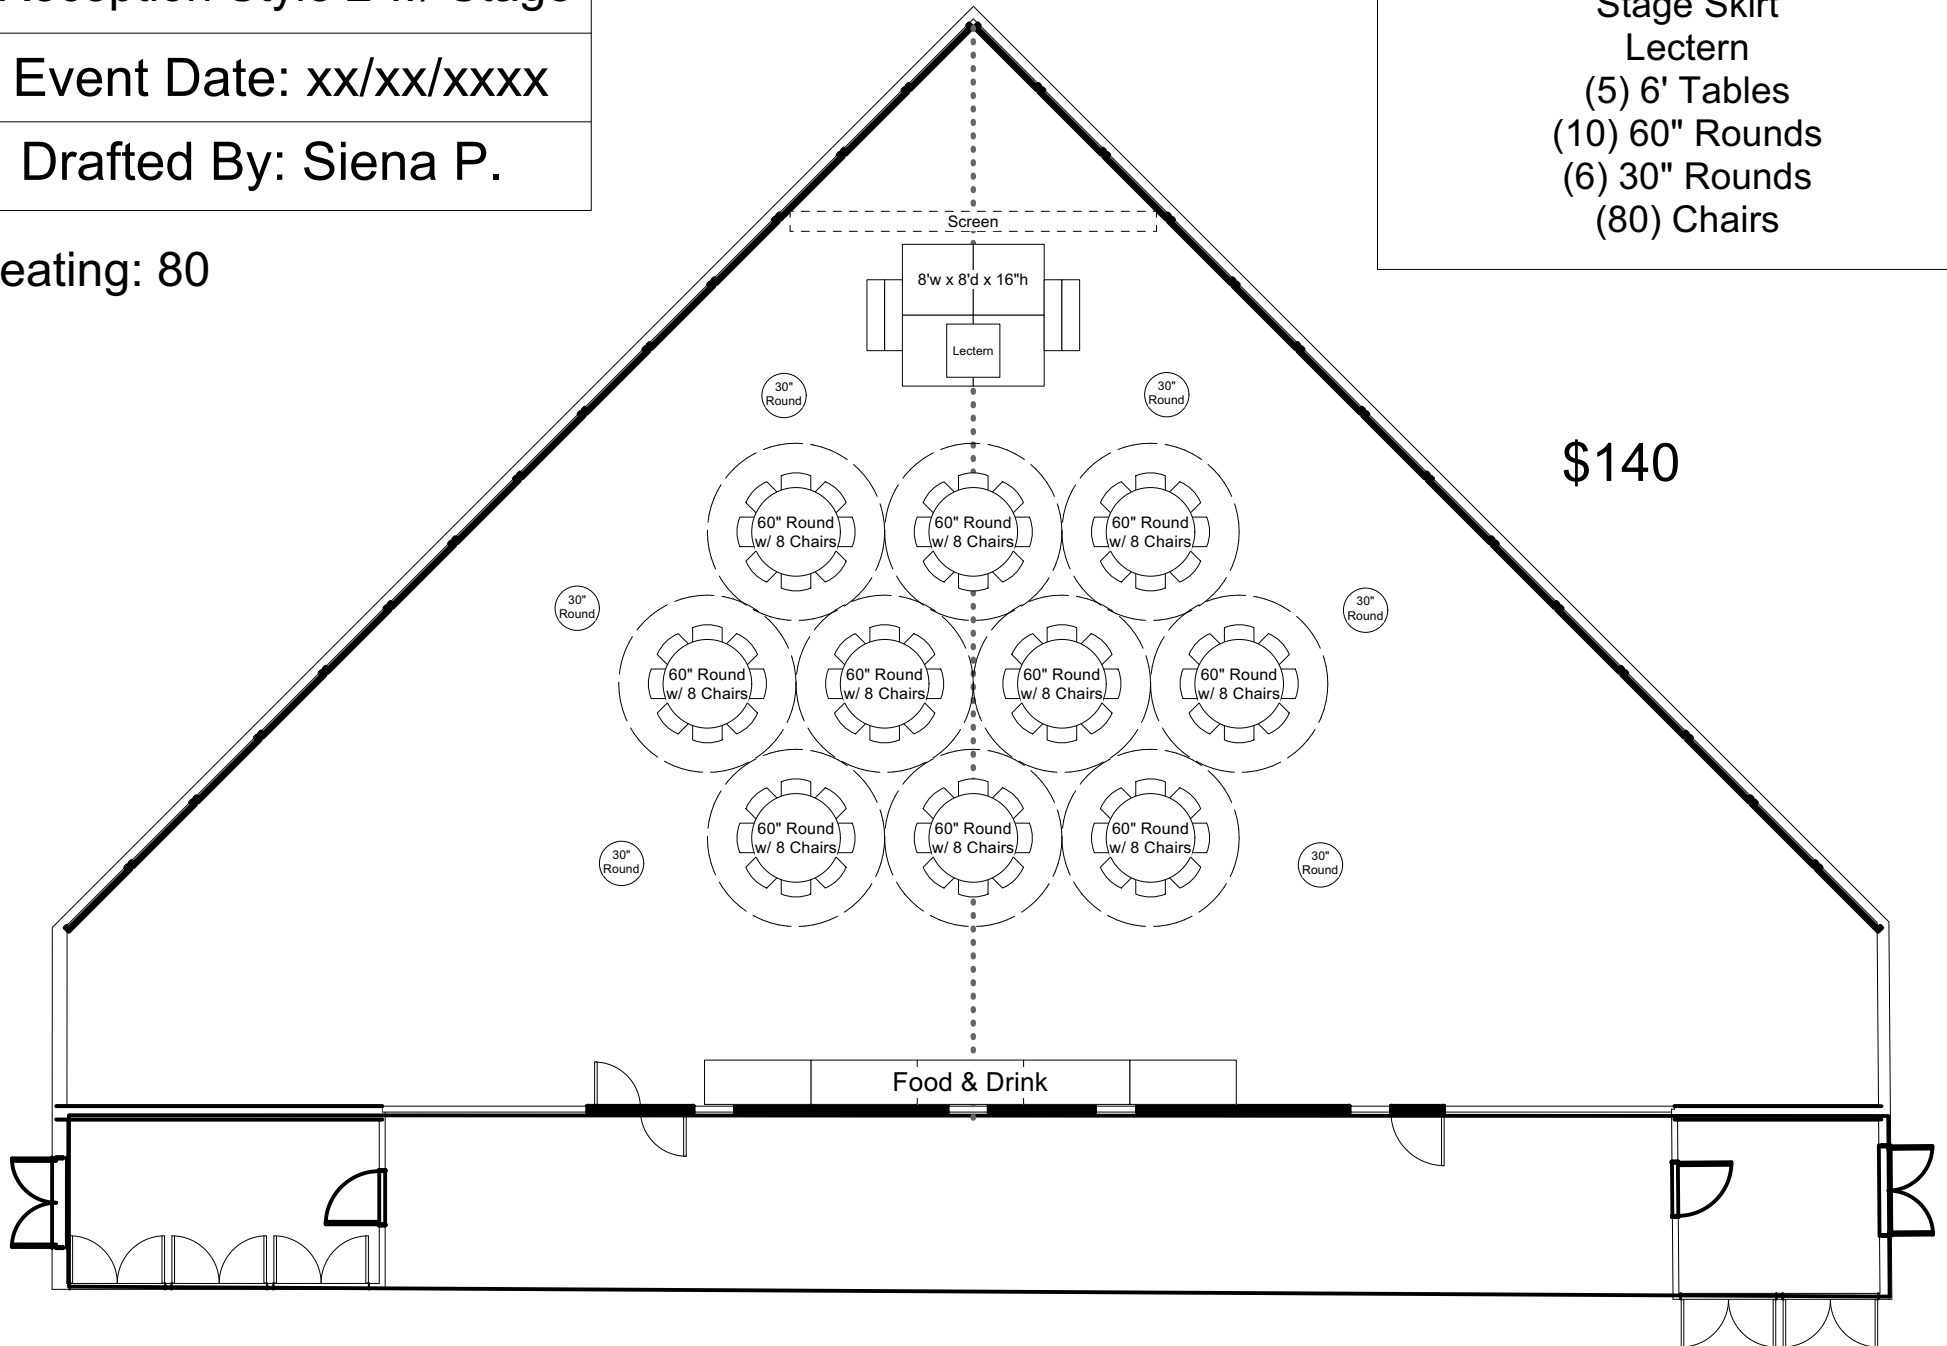

(4) Stage Decks w/ 16" Legs

(2) Stairs w/ Rails

Stage Skirt

Lectern

(5) 6' Tables

(5) 60" Rounds

(6) 30" Rounds

(40) Chairs

(5) 6' Tables

(10) 60" Rounds

(6) 30" Rounds

(80) Chairs

Seating: 80

\$105

May Room

Reception Style 2 w/ Stage

Event Date: xx/xx/xxxx

Drafted By: Siena P.

Seating: 80

- Furniture Counts
- (4) Stage Decks w/ 16" Legs
 - (2) Stairs w/ Rails
 - Stage Skirt
 - Lectern
 - (5) 6' Tables
 - (10) 60" Rounds
 - (6) 30" Rounds
 - (80) Chairs