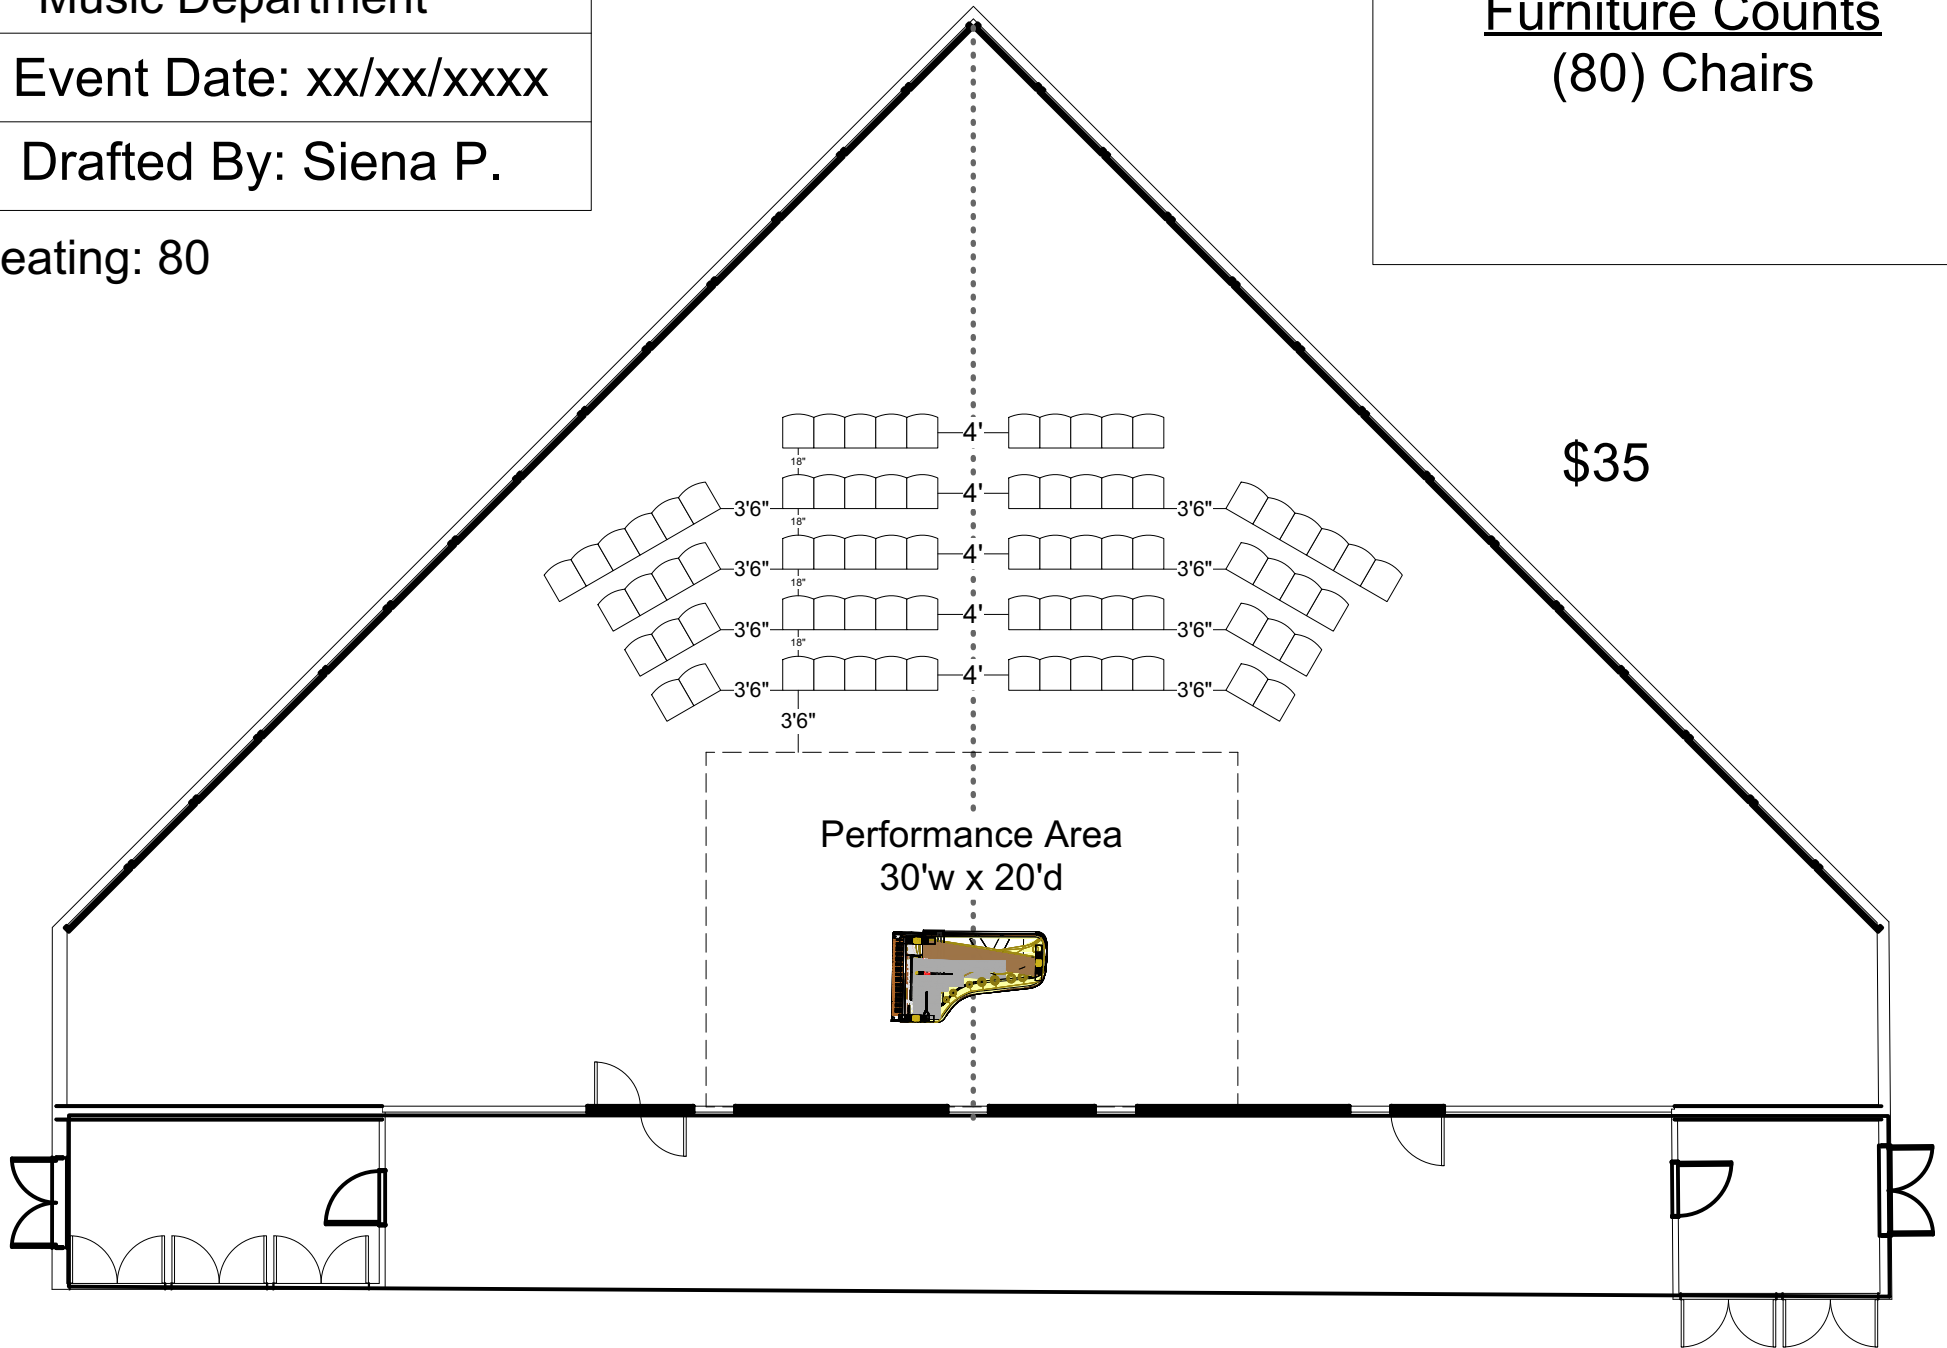

May Room

Music Department

Event Date: xx/xx/xxxx

Drafted By: Siena P.

Furniture Counts
(80) Chairs

Seating: 80

$35