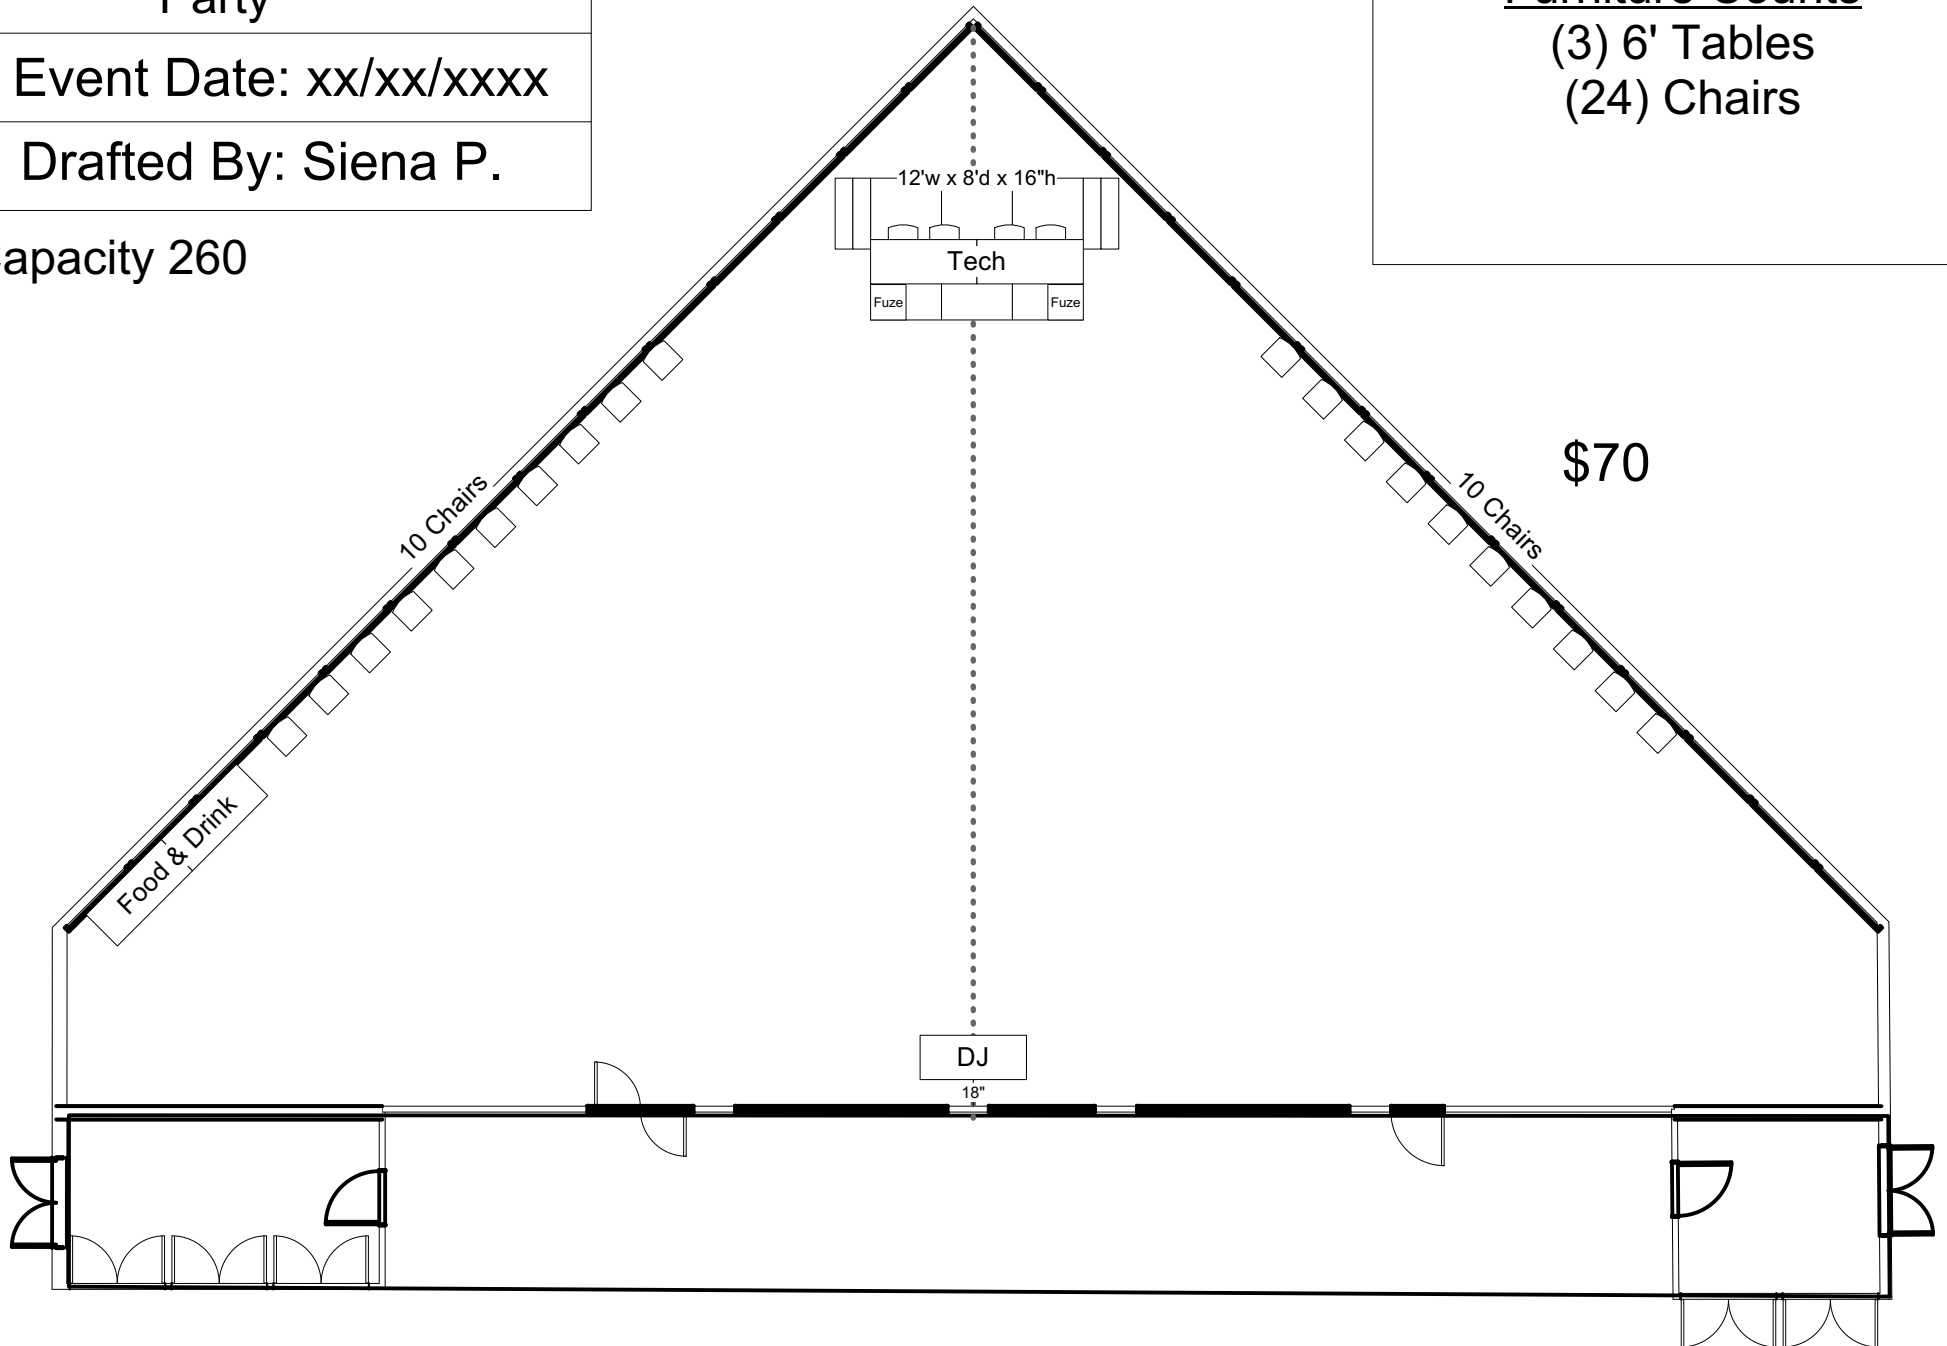

May Room

Party

Event Date: xx/xx/xxxx

Drafted By: Siena P.

Capacity 260

Furniture Counts

(3) 6' Tables

(24) Chairs