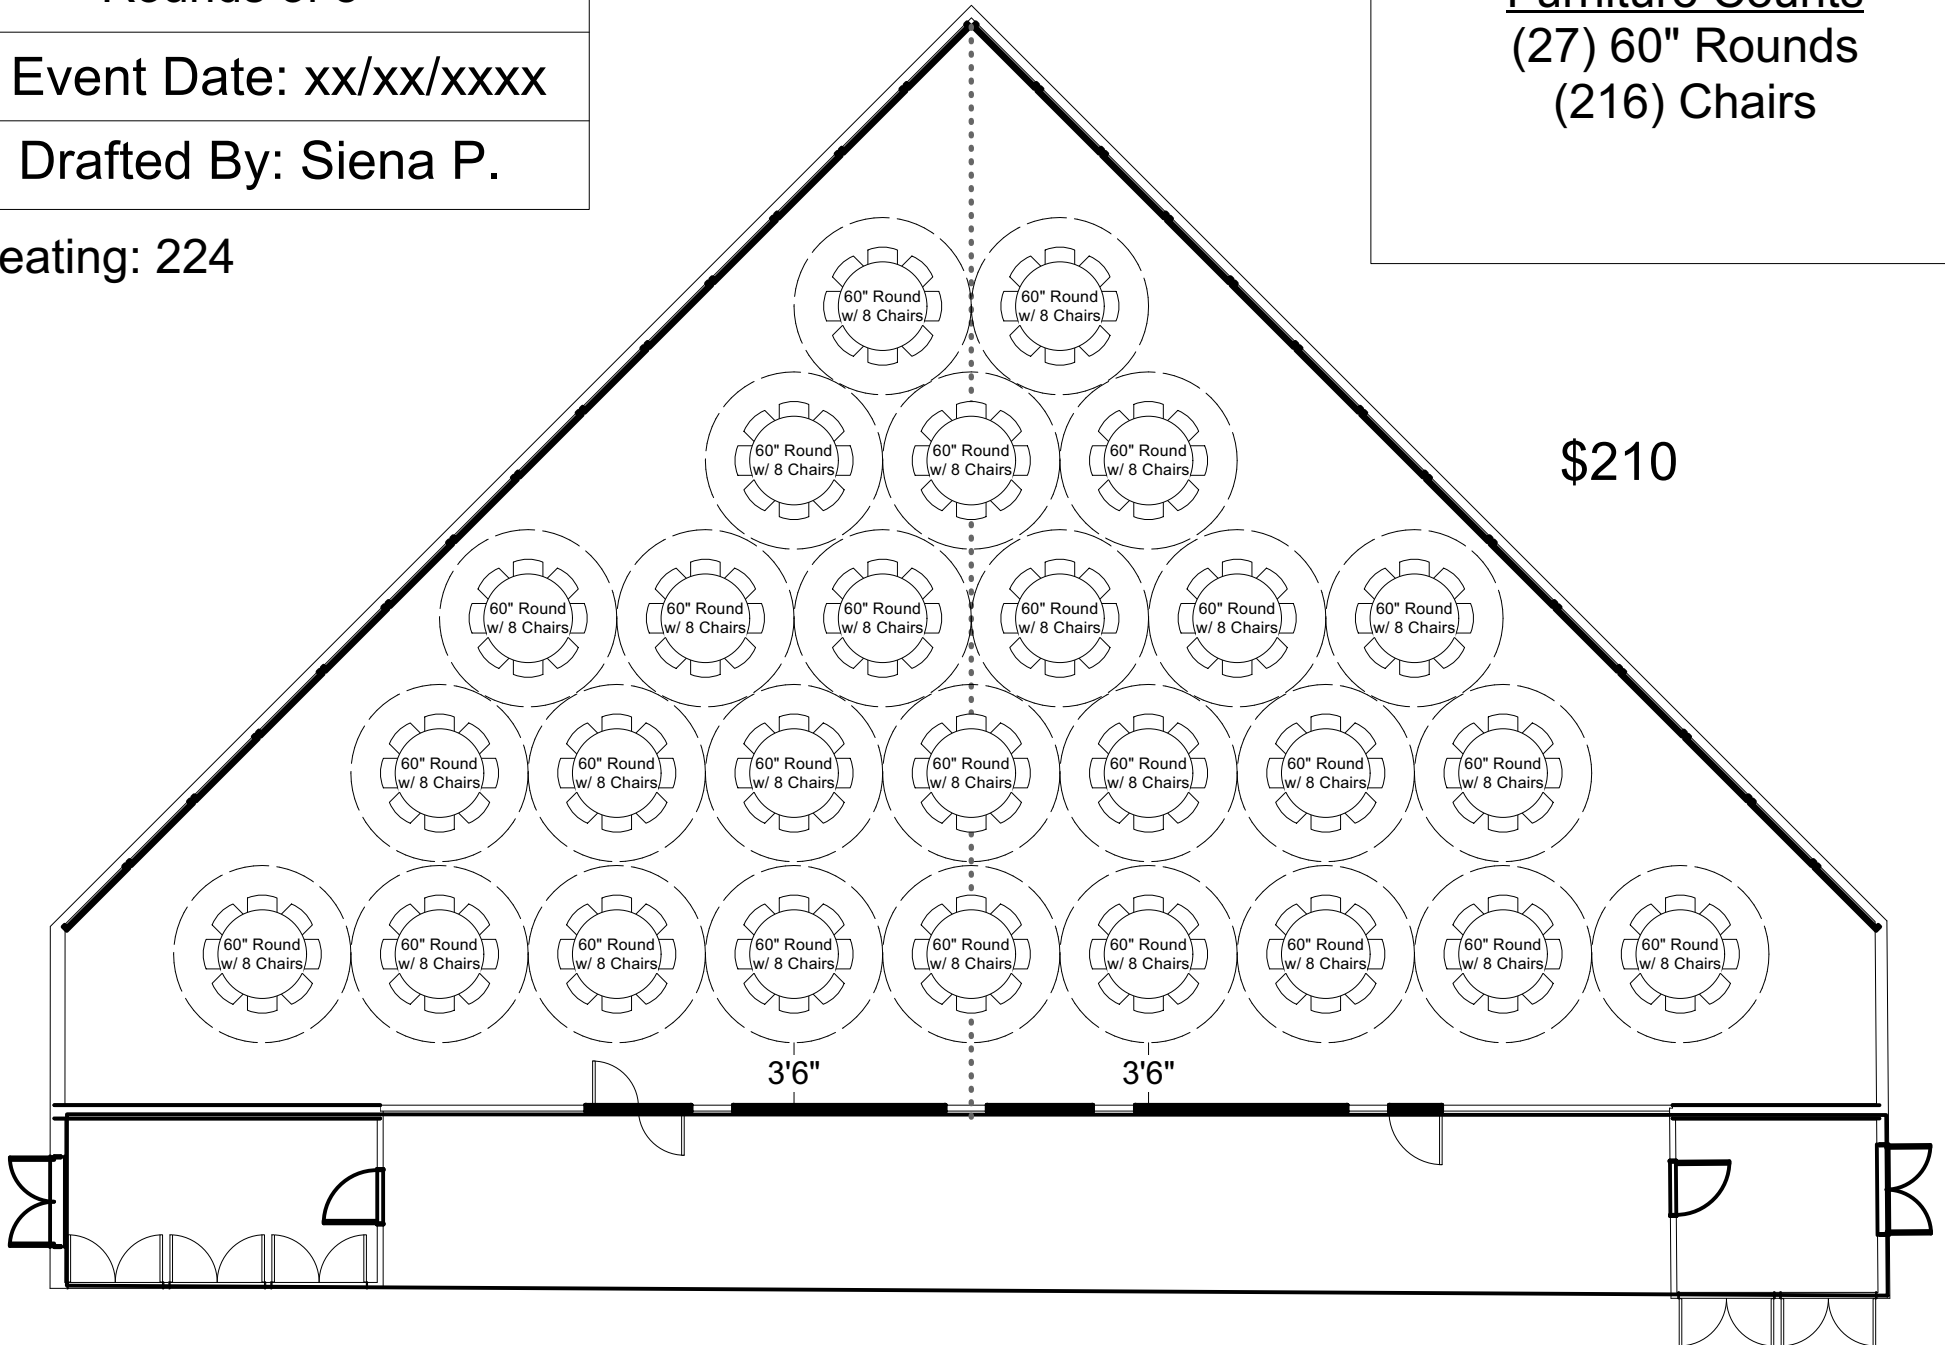

May Room

Rounds of 8

Event Date: xx/xx/xxxx

Drafted By: Siena P.

Furniture Counts

(27) 60" Rounds

(216) Chairs

Seating: 224

$210