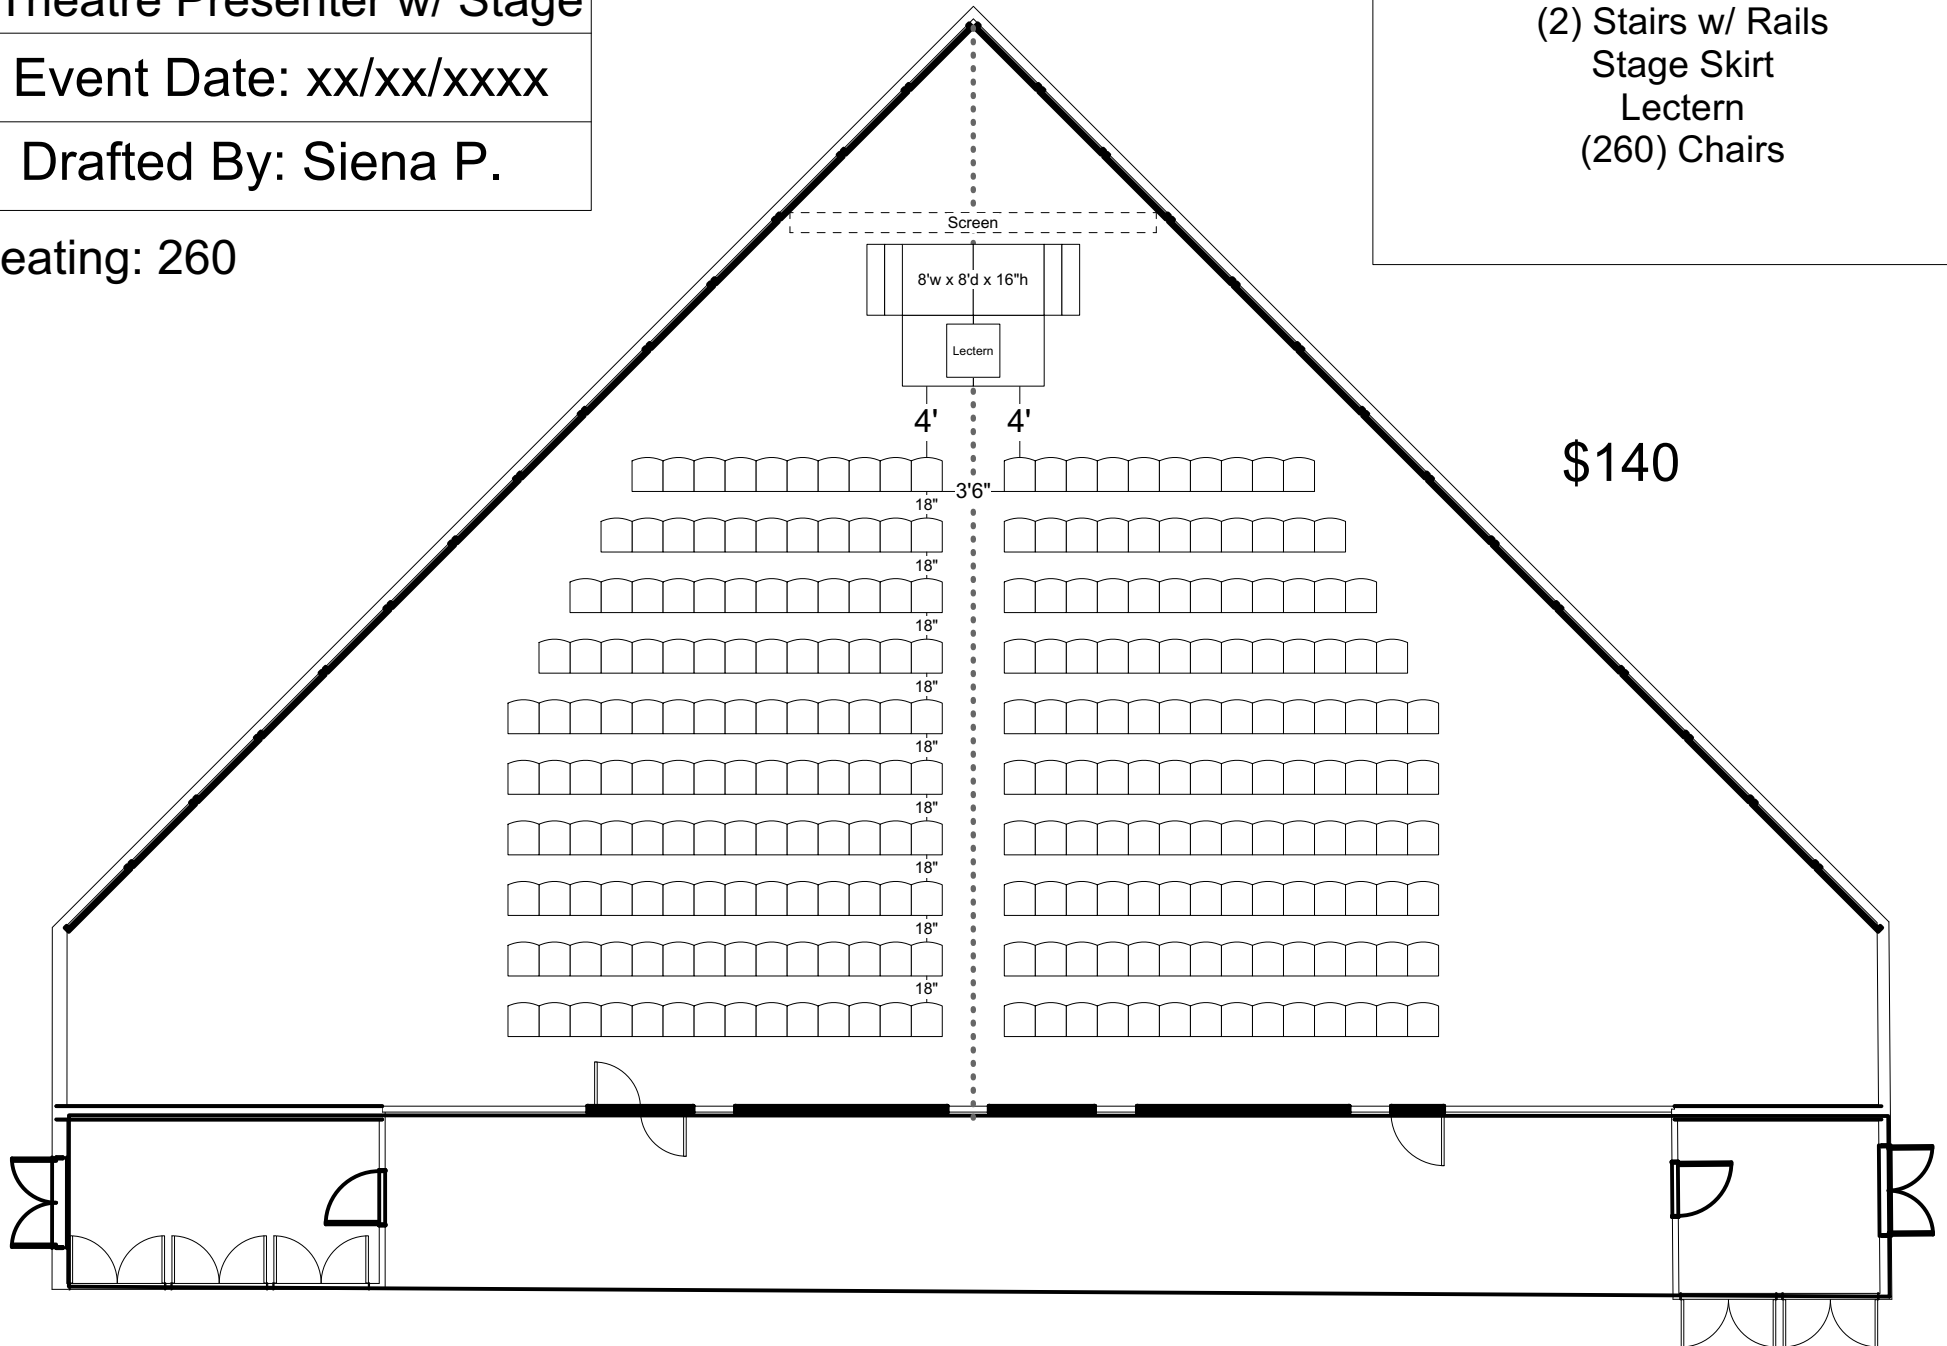

Theatre Presenter w/ Stage

Event Date: xx/xx/xxxx

Drafted By: Siena P.

Seating: 260

Furniture Counts
(4) Stage Decks w/ 16" Legs
(2) Stairs w/ Rails
Stage Skirt
Lectern
(260) Chairs

May Room
Theatre Panelist
Event Date: xx/xx/xxxx
Drafted By: Siena P.