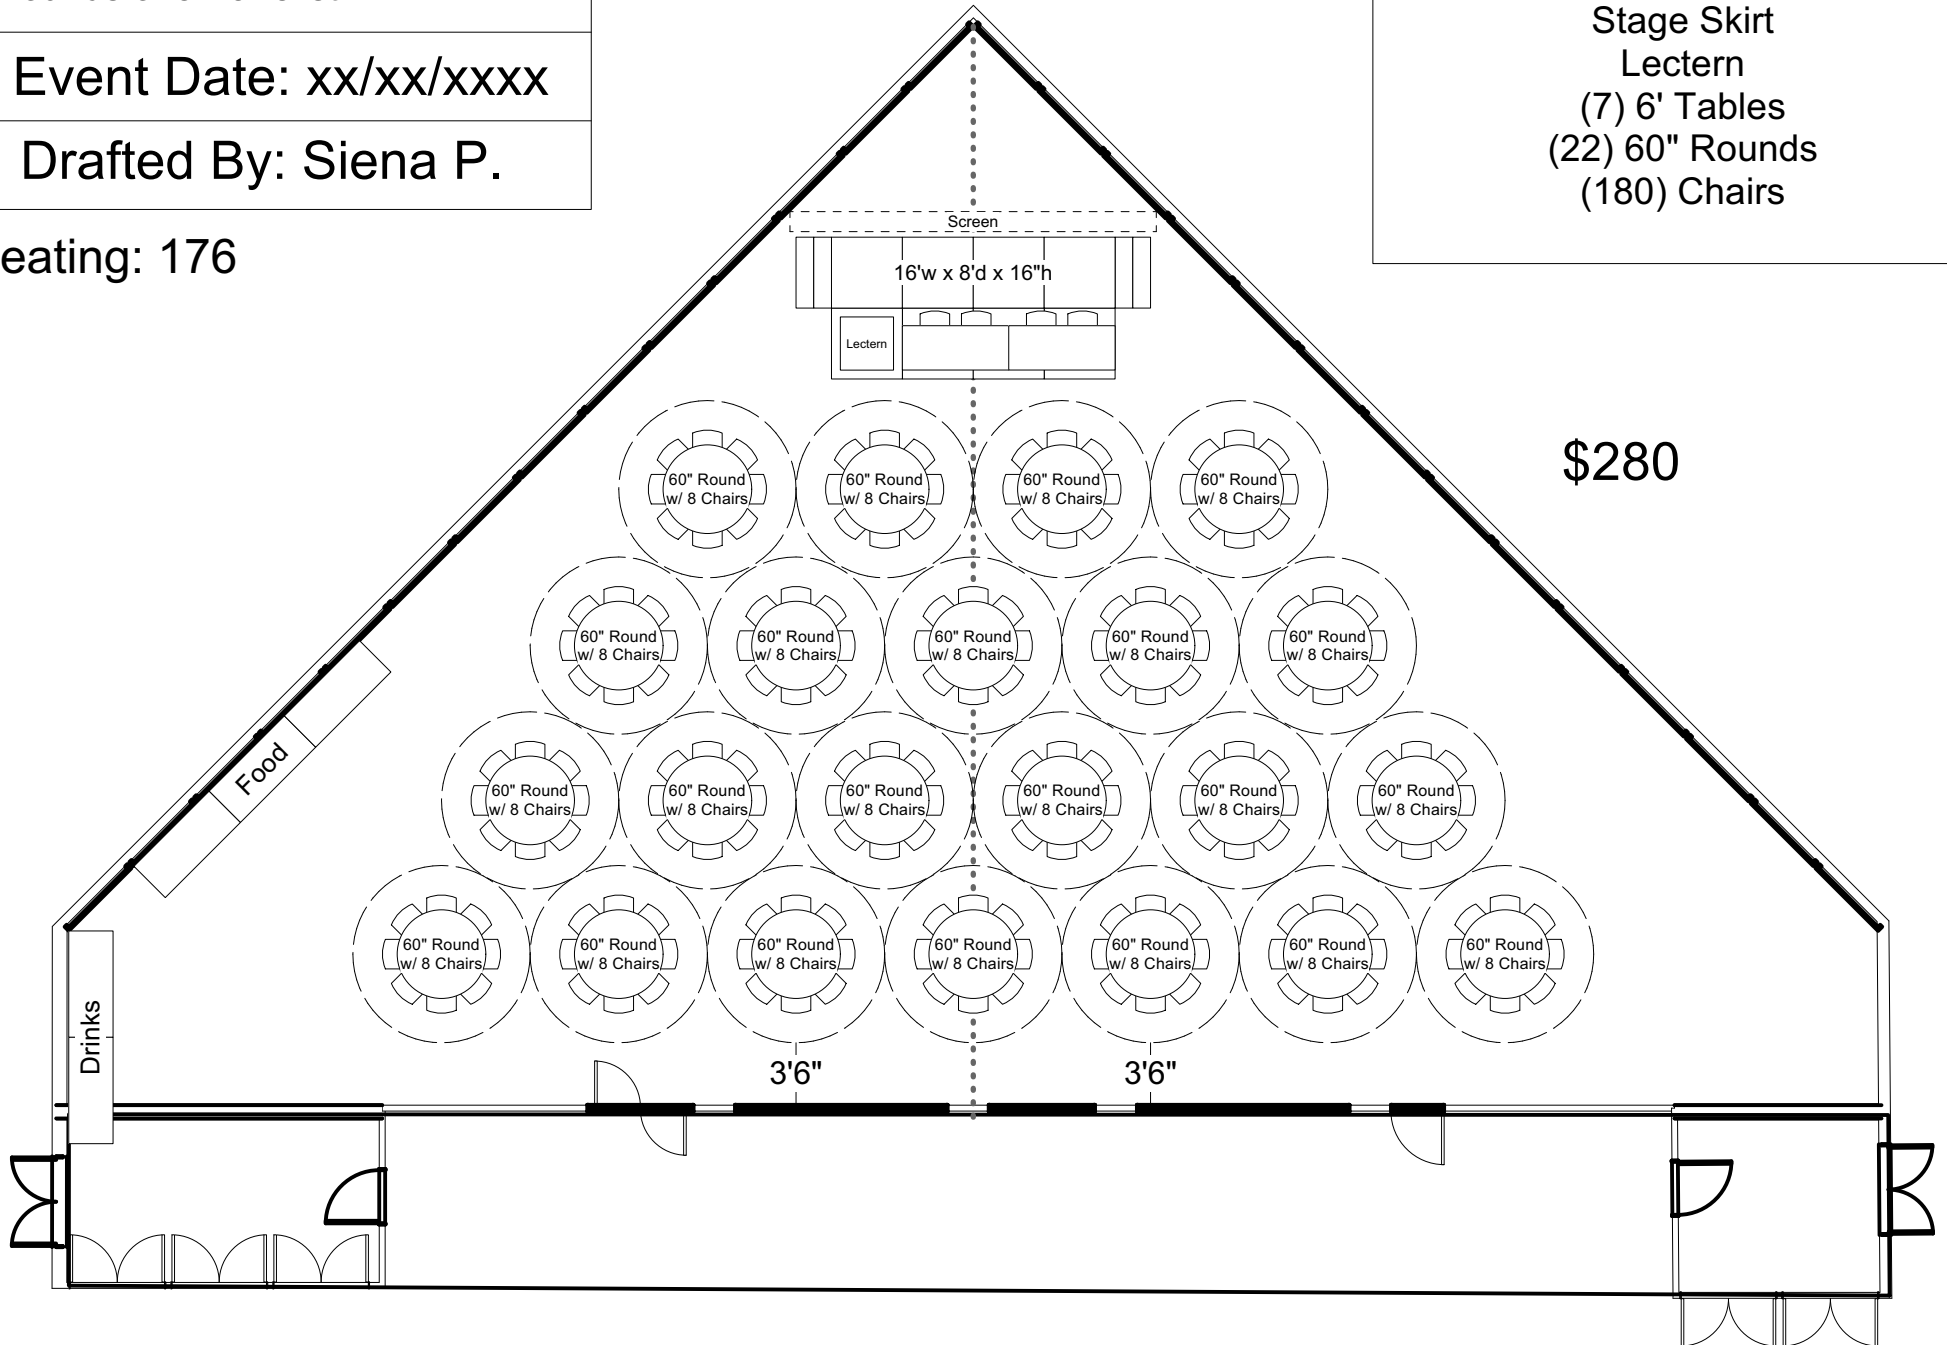

May Room

Rounds of 8 Panelist

Event Date: xx/xx/xxxx

Drafted By: Siena P.

Seating: 176

Furniture Counts
(8) Stage Decks w/ 16" Legs
(2) Stairs w/ Rails
Stage Skirt
Lectern
(7) 6' Tables
(22) 60" Rounds
(180) Chairs