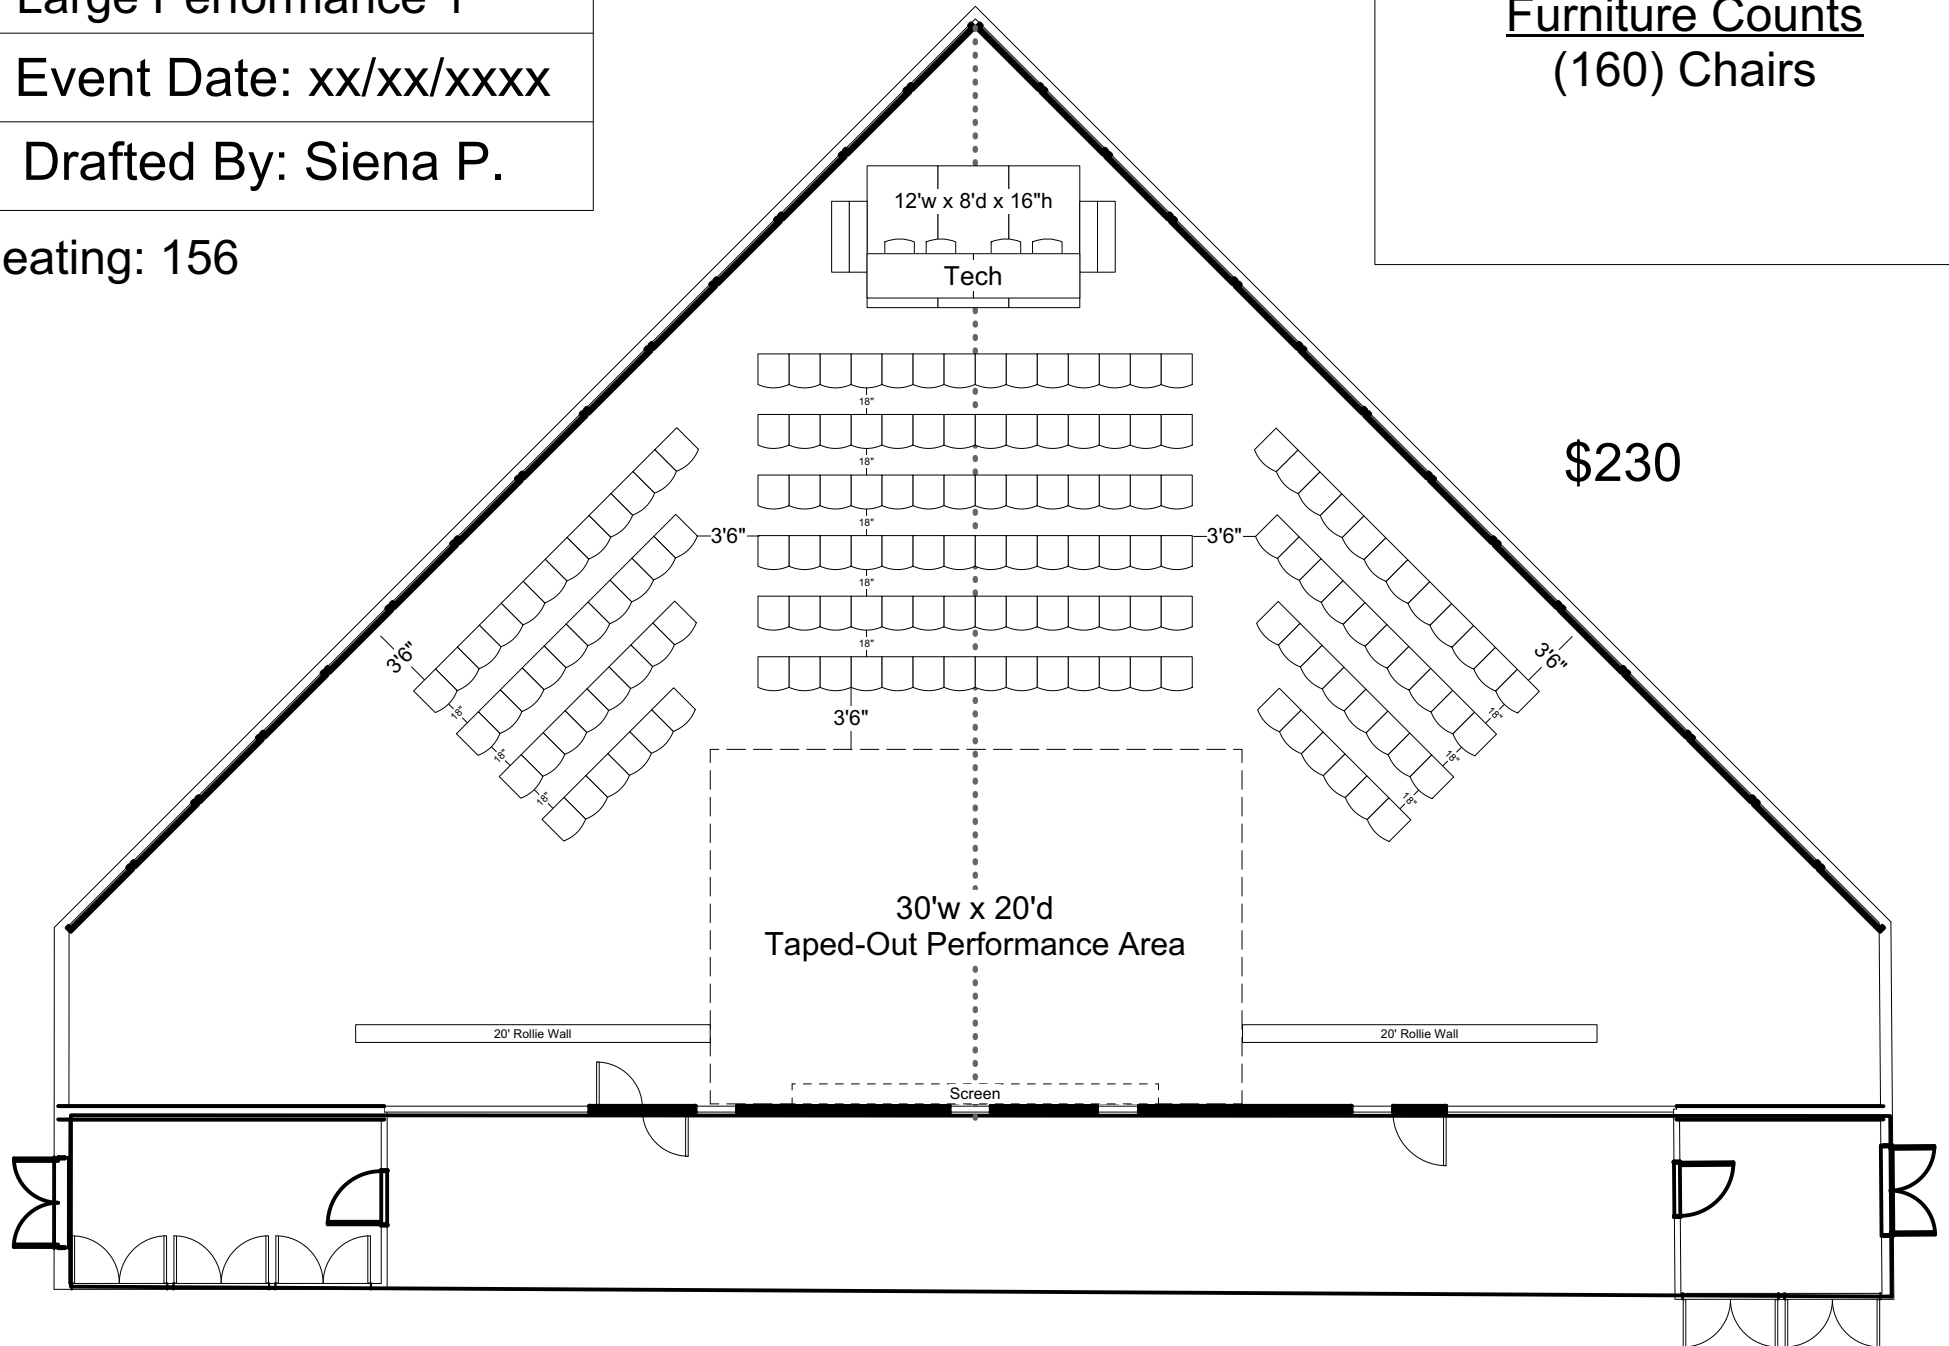

Fashion Show

Event Date: xx/xx/xxxx

Drafted By: Siena P.

Seating: 120

Furniture Counts
(26) Stage Decks w/ 16" Legs (Stage)
(2) Stairs w/ Rails (Stage)
Stage Skirt (Stage)
(120) Chairs

May Room

Rounds of 8 w/ Performance

Event Date: xx/xx/xxxx

Drafted By: Siena P.

Seating: 104

Furniture Counts

(24) Stage Decks w/ 16" Legs (Stage)

(2) Stairs w/ Rails (Stage)

Stage Skirt (Stage)

(13) 60" Rounds

(104) Chairs

May Room

Large Performance 1

Event Date: xx/xx/xxxx

Drafted By: Siena P.

Seating: 156

Marley dance floor available at an additional cost of \$265

Furniture Counts
(160) Chairs

May Room

Large Performance 2

Event Date: xx/xx/xxxx

Drafted By: Siena P.

Seating: 198

Marley dance floor available at an additional cost of \$265

Furniture Counts
(3) Folding Stage Decks
(2) Stairs w/ Rails
Stage Skirt
(2) 6' Tables
(202) Chairs