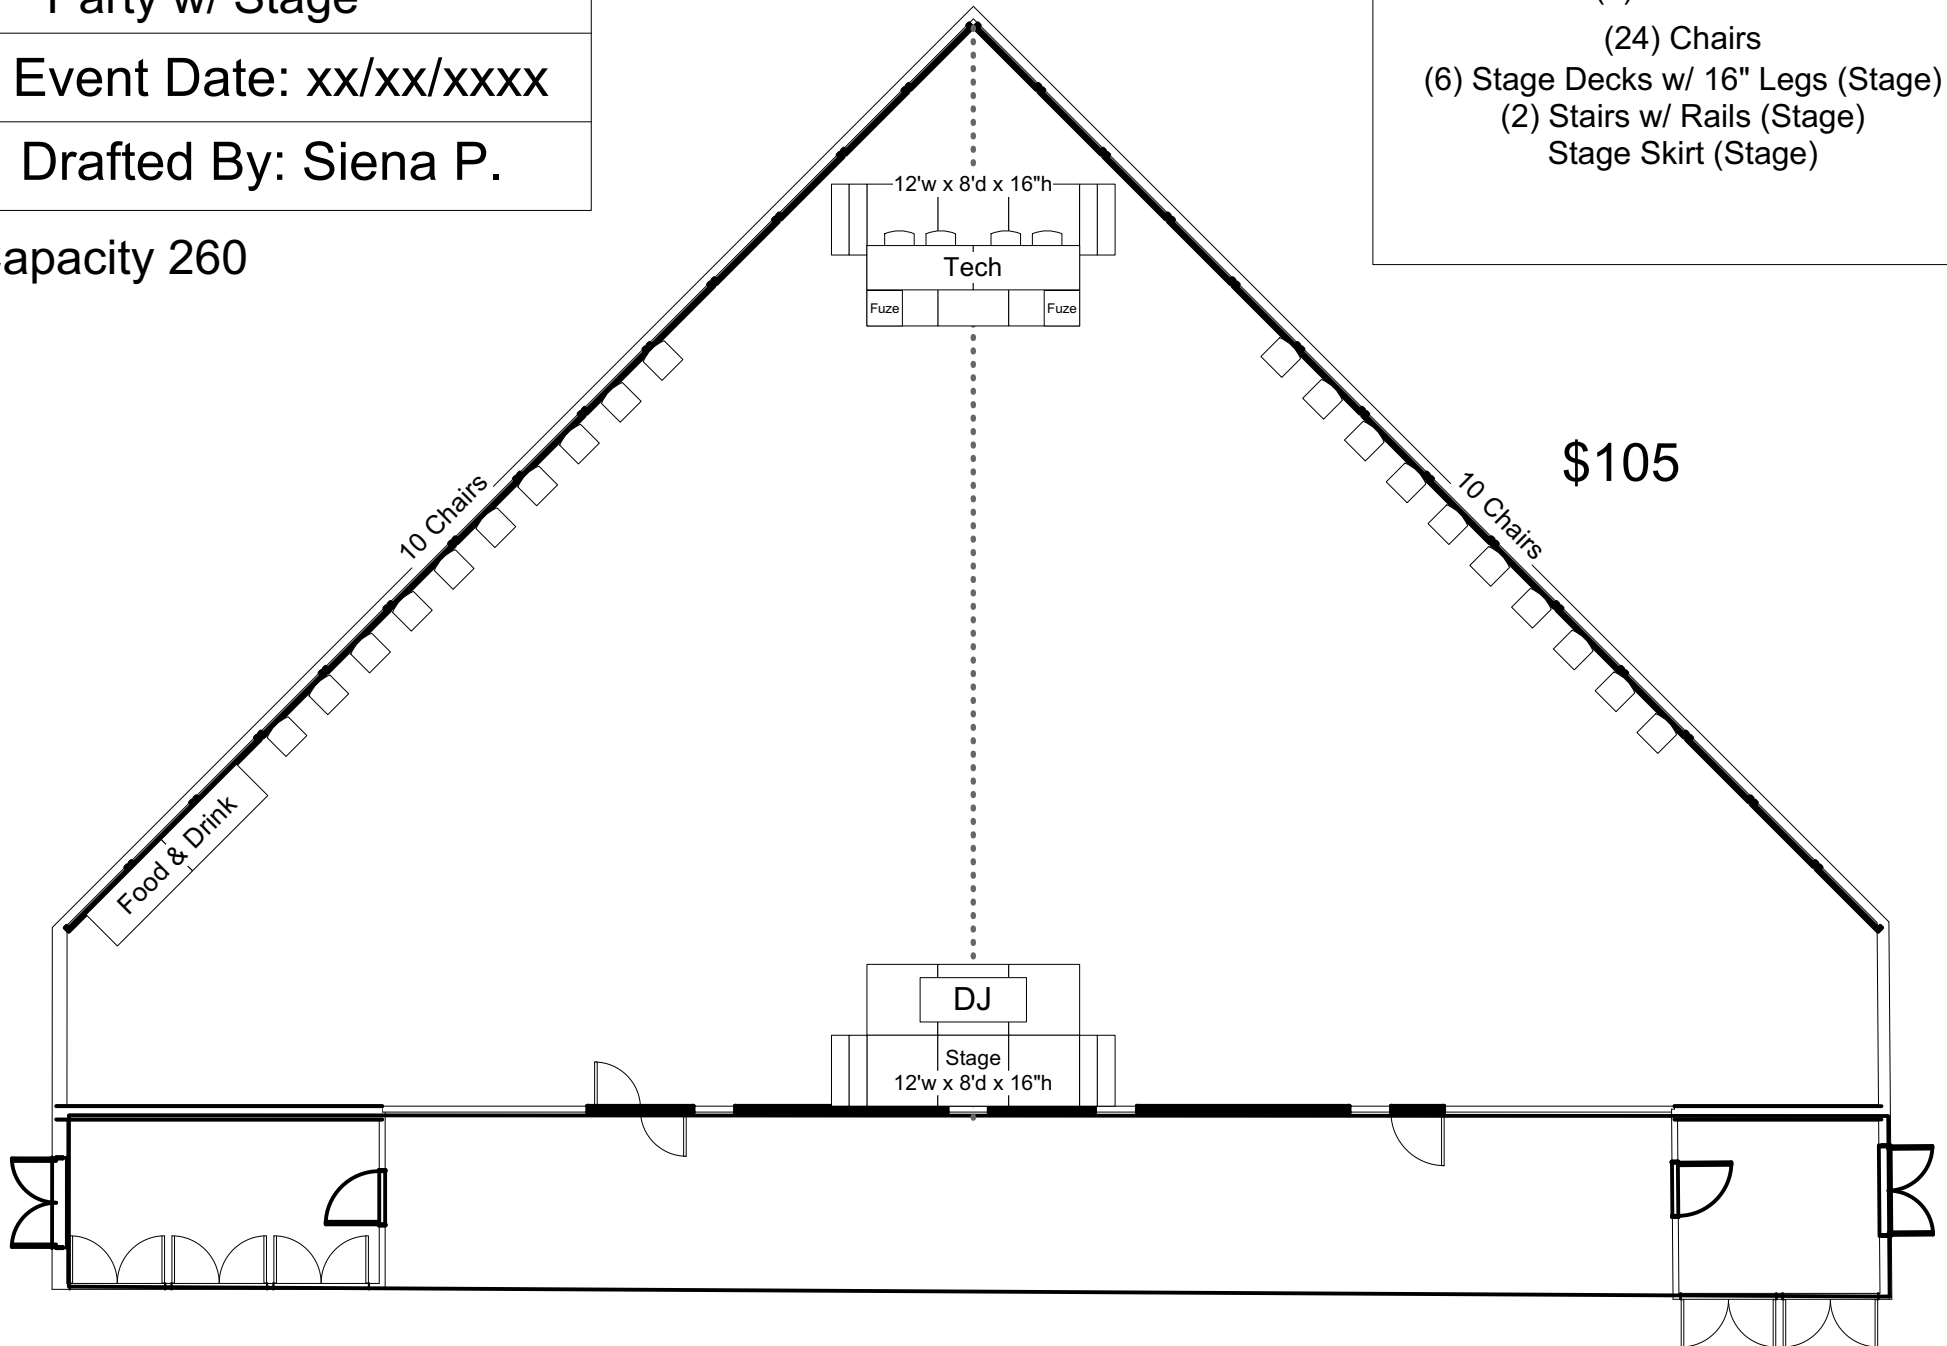

Capacity 260

Furniture Counts

(3) 6' Tables

(24) Chairs

(6) Stage Decks w/ 16" Legs (Stage)

(2) Stairs w/ Rails (Stage)

Stage Skirt (Stage)

May Room