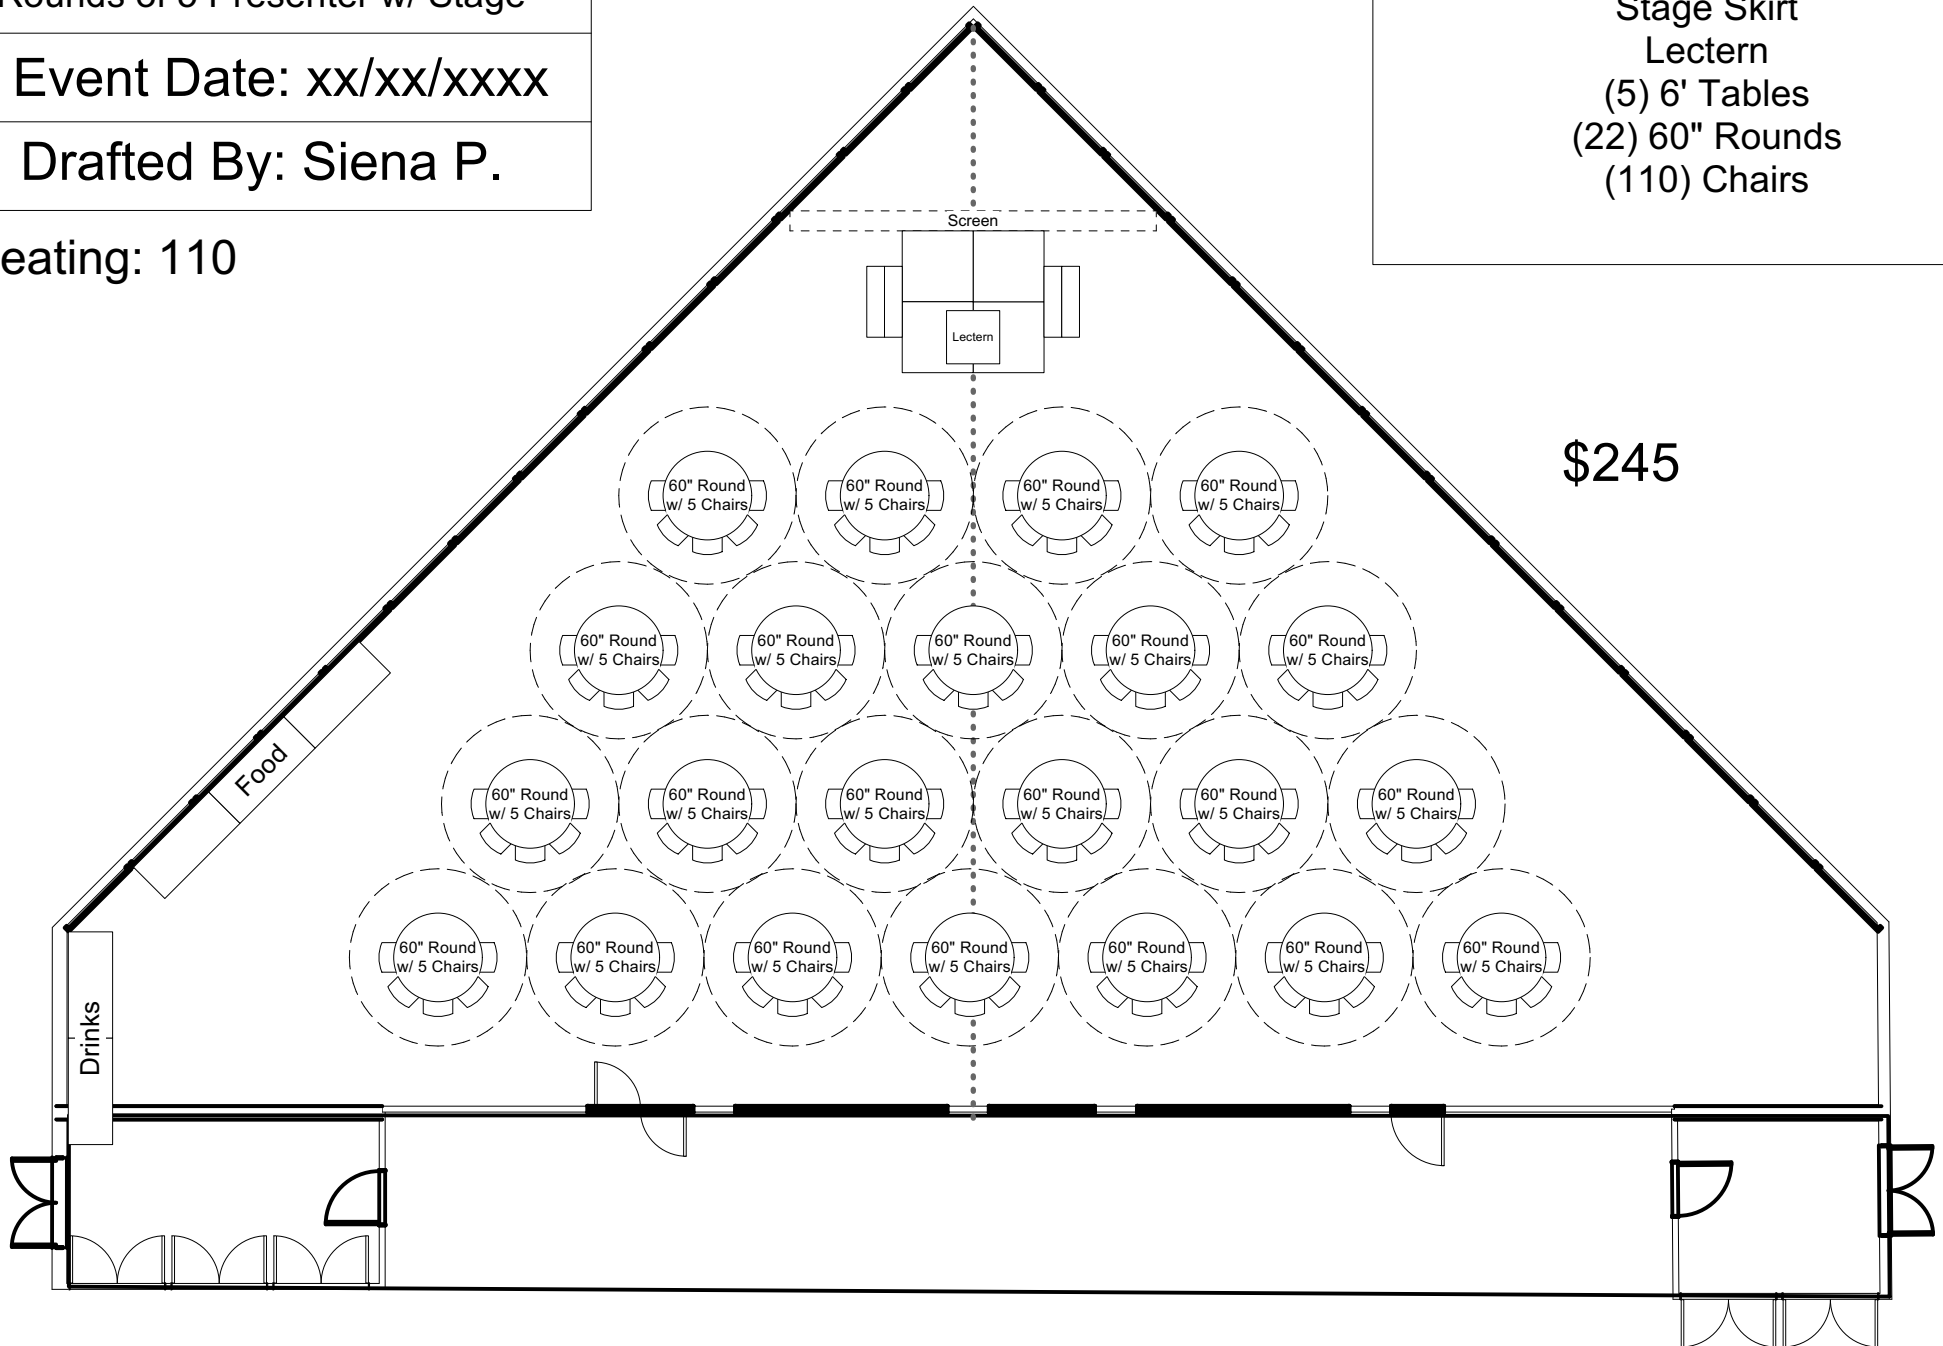

(22) 60" Rounds

(110) Chairs

May Room

Rounds of 5 Presenter w/ Stage

Event Date: xx/xx/xxxx

Drafted By: Siena P.

Furniture Counts
(4) Stage Decks w/ 16" Legs
(2) Stairs w/ Rails
Stage Skirt
Lectern
(5) 6' Tables
(22) 60" Rounds
(110) Chairs

Seating: 110

\$245

May Room

Rounds of 5 Panelist

Event Date: xx/xx/xxxx

Drafted By: Siena P.

Seating: 110

Furniture Counts
(8) Stage Decks w/ 16" Legs
(2) Stairs w/ Rails
Stage Skirt
Lectern
(7) 6' Tables
(22) 60" Rounds
(114) Chairs