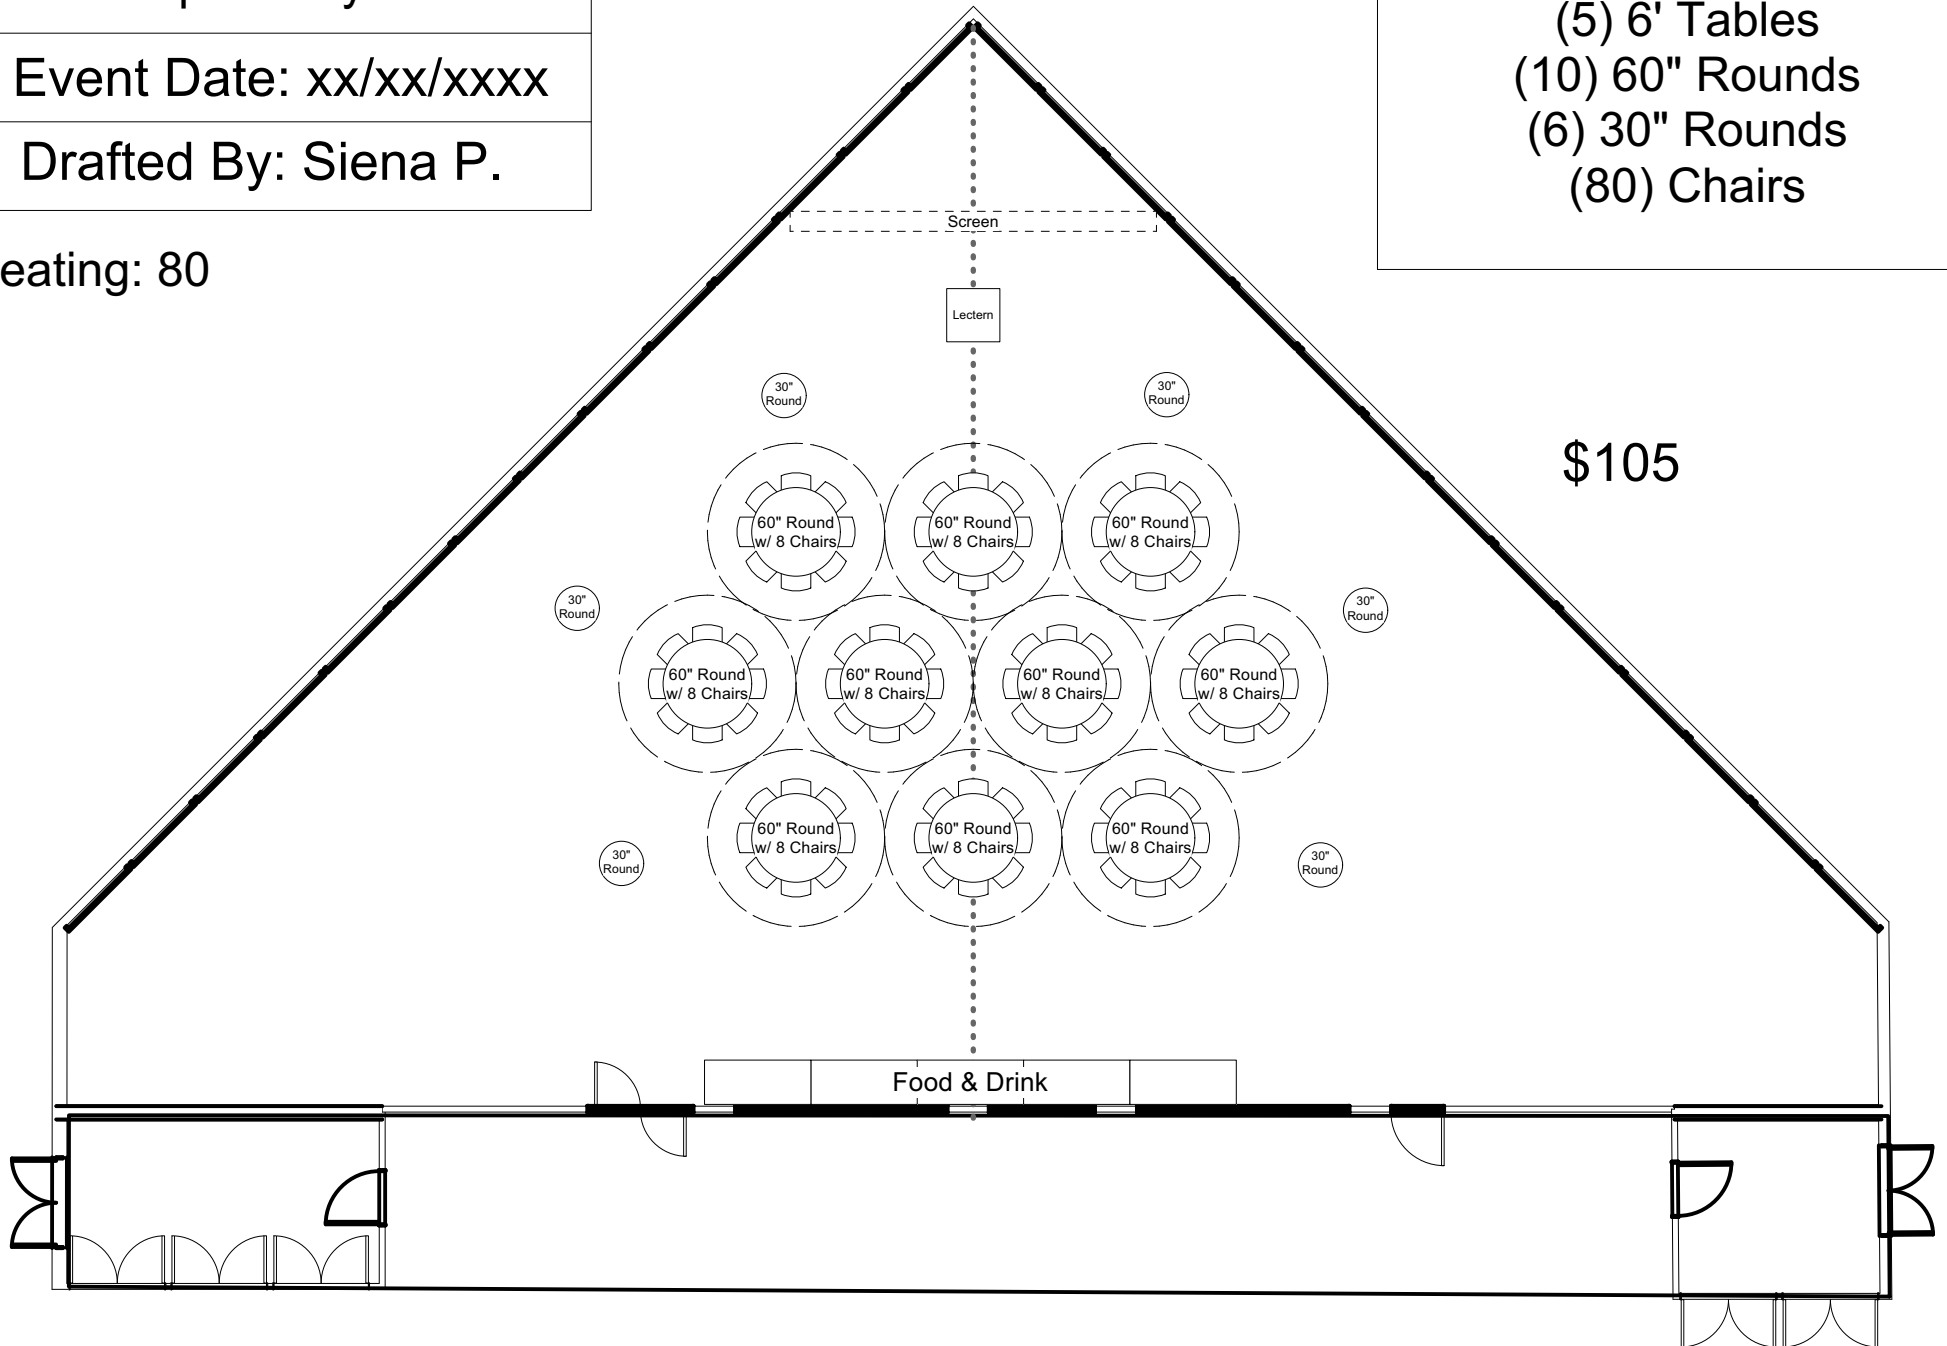

(4) Stage Decks w/ 16" Legs

(2) Stairs w/ Rails

Stage Skirt

Lectern

(5) 6' Tables

(5) 60" Rounds

(6) 30" Rounds

(40) Chairs

(5) 6' Tables

(10) 60" Rounds

(6) 30" Rounds

(80) Chairs

Seating: 80

\$105

May Room

Reception Style 2 w/ Stage