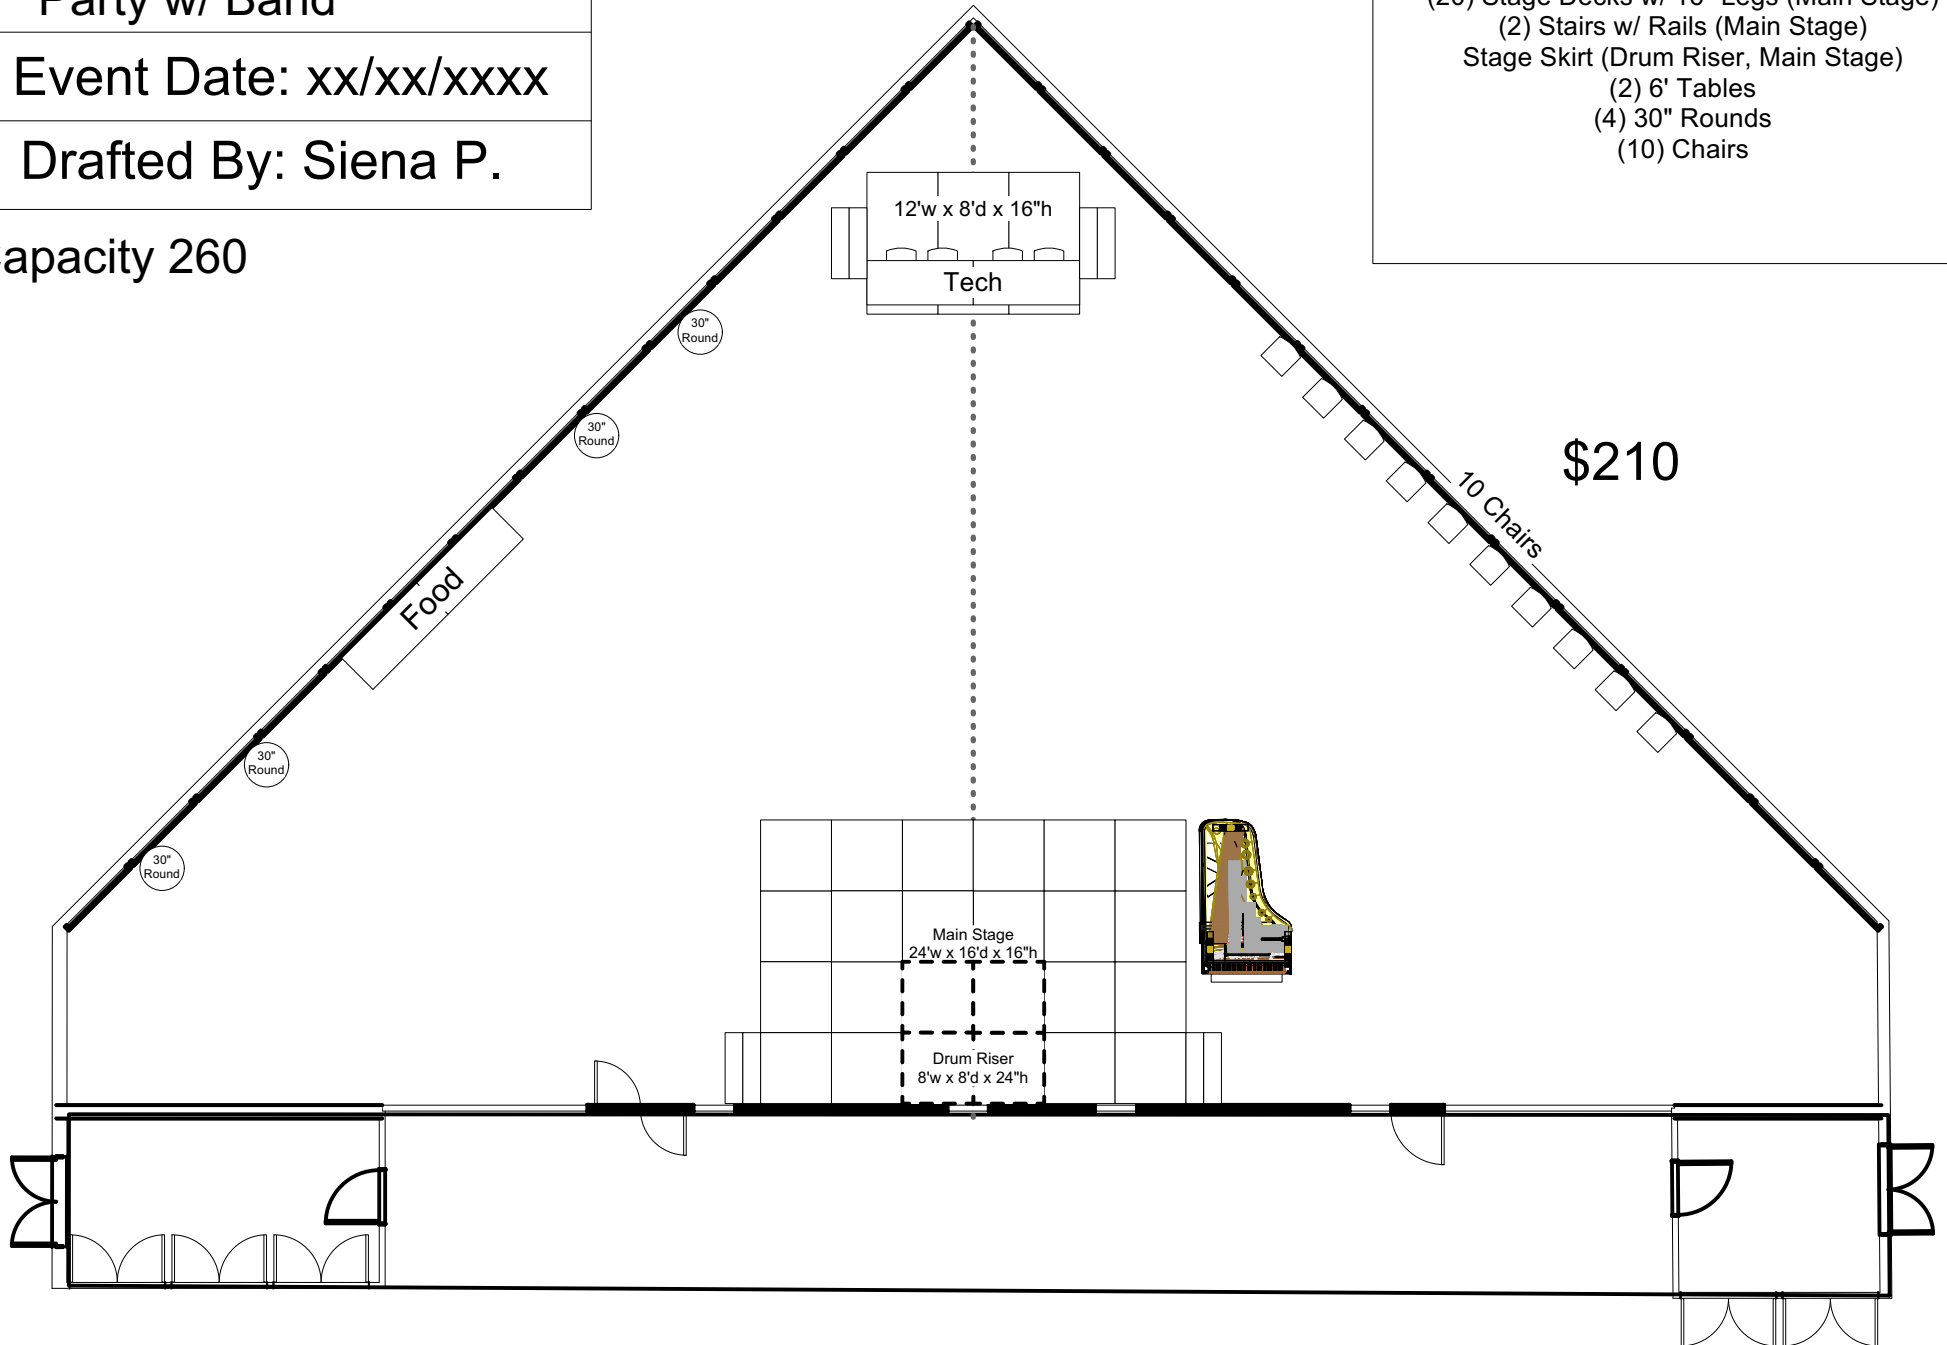

Party w/ Band

Event Date: xx/xx/xxxx

Drafted By: Siena P.

Capacity 260

Furniture Counts

- (4) Stage Decks w/ 24" Legs (Drum Riser)
- (20) Stage Decks w/ 16" Legs (Main Stage)
- (2) Stairs w/ Rails (Main Stage)
- Stage Skirt (Drum Riser, Main Stage)
- (2) 6' Tables
- (4) 30" Rounds
- (10) Chairs