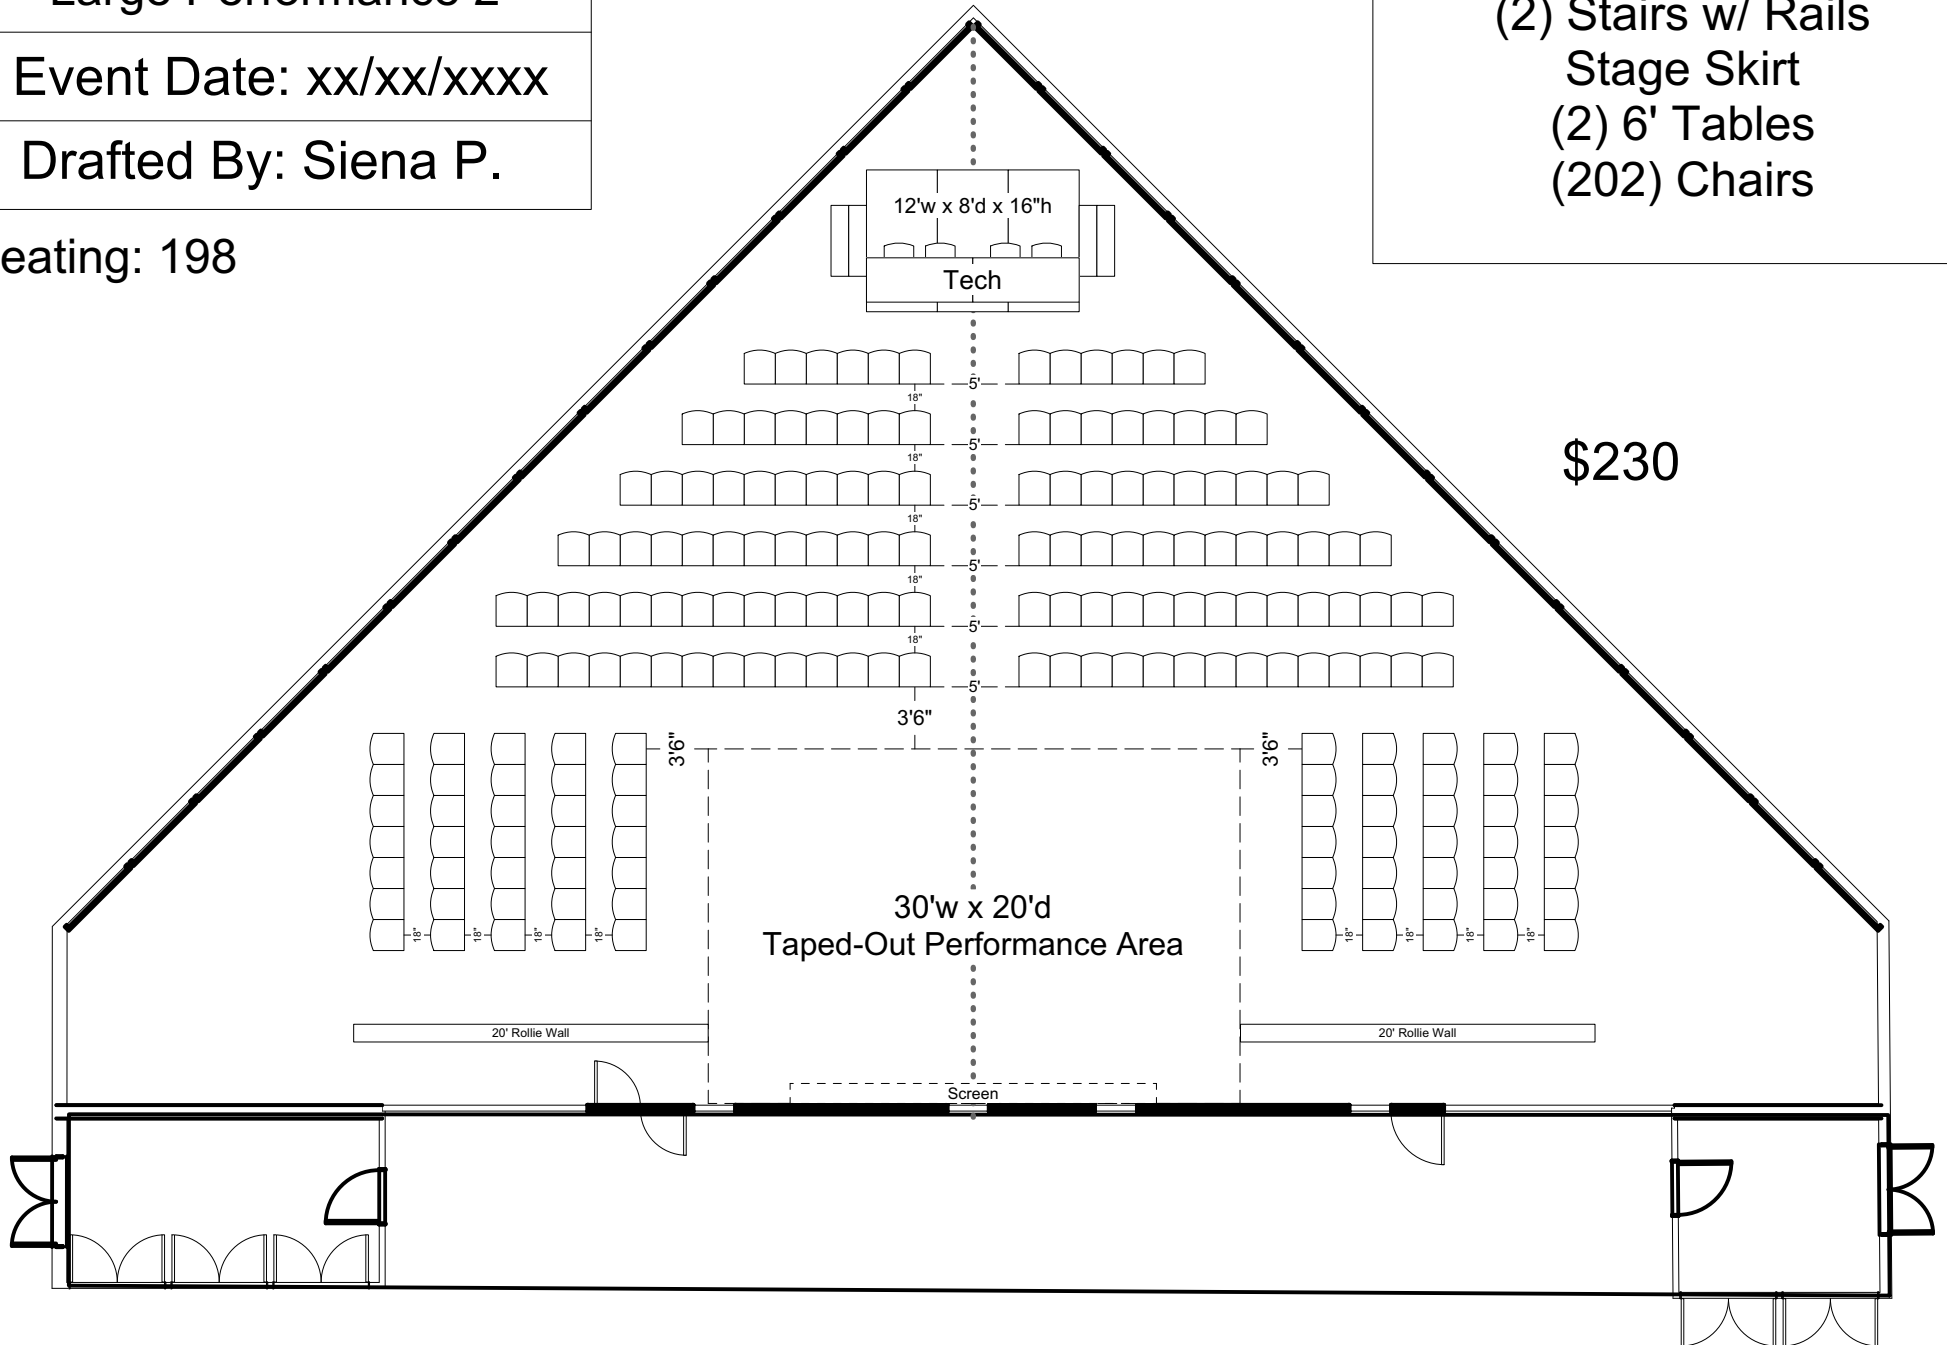

Event Date: xx/xx/xxxx

Drafted By: Siena P.

Seating: 104

Furniture Counts

(24) Stage Decks w/ 16" Legs (Stage)

(2) Stairs w/ Rails (Stage)

Stage Skirt (Stage)

(13) 60" Rounds

(104) Chairs

May Room

Large Performance 1

Event Date: xx/xx/xxxx

Drafted By: Siena P.

Seating: 156

Marley dance floor available at an additional cost of \$265

Furniture Counts
(160) Chairs

May Room

Large Performance 2

Event Date: xx/xx/xxxx

Drafted By: Siena P.

Seating: 198

Marley dance floor available at an additional cost of \$265

Furniture Counts
(3) Folding Stage Decks
(2) Stairs w/ Rails
Stage Skirt
(2) 6' Tables
(202) Chairs

May Room

Large Performance 1 w/ Stage

Event Date: xx/xx/xxxx

Drafted By: Siena P.

Large Performance 1 Stage
Seating: 156

Marley dance floor available at an additional cost of \$265

Furniture Counts
(35) Stage Decks w/ 16" Legs (Stage)
(2) Stairs w/ Rails (Stage)
Stage Skirt (Stage)
(156) Chairs