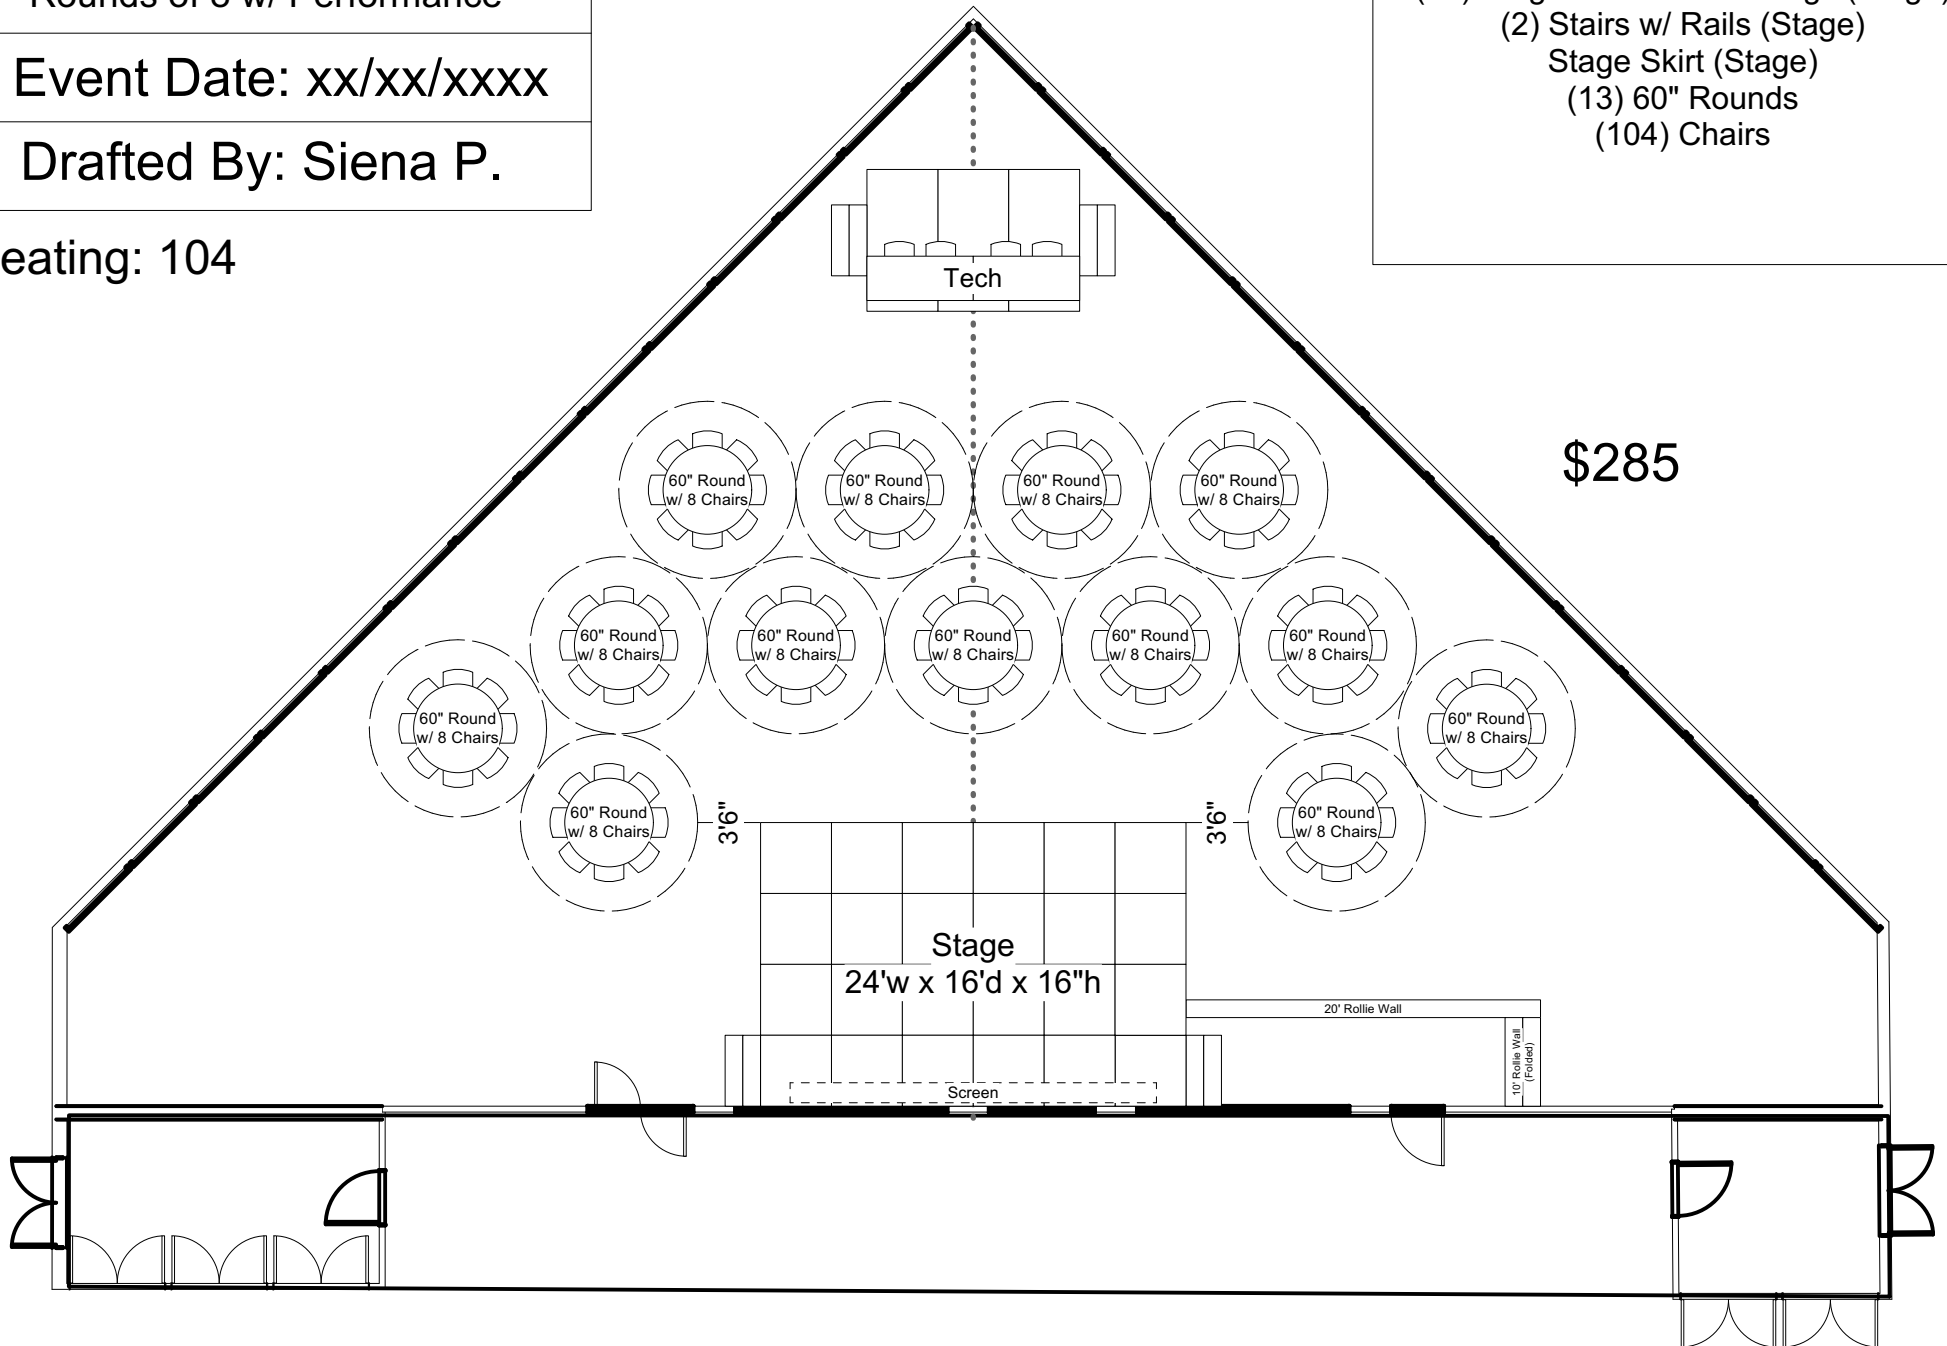

Fashion Show

Event Date: xx/xx/xxxx

Drafted By: Siena P.

Seating: 120

Furniture Counts
(26) Stage Decks w/ 16" Legs (Stage)
(2) Stairs w/ Rails (Stage)
Stage Skirt (Stage)
(120) Chairs

May Room

Rounds of 8 w/ Performance

Event Date: xx/xx/xxxx

Drafted By: Siena P.

Seating: 104

Furniture Counts

(24) Stage Decks w/ 16" Legs (Stage)

(2) Stairs w/ Rails (Stage)

Stage Skirt (Stage)

(13) 60" Rounds

(104) Chairs

May Room

Large Performance 1

Event Date: xx/xx/xxxx

Drafted By: Siena P.

Seating: 156

Marley dance floor available at an additional cost of \$265

Furniture Counts
(160) Chairs