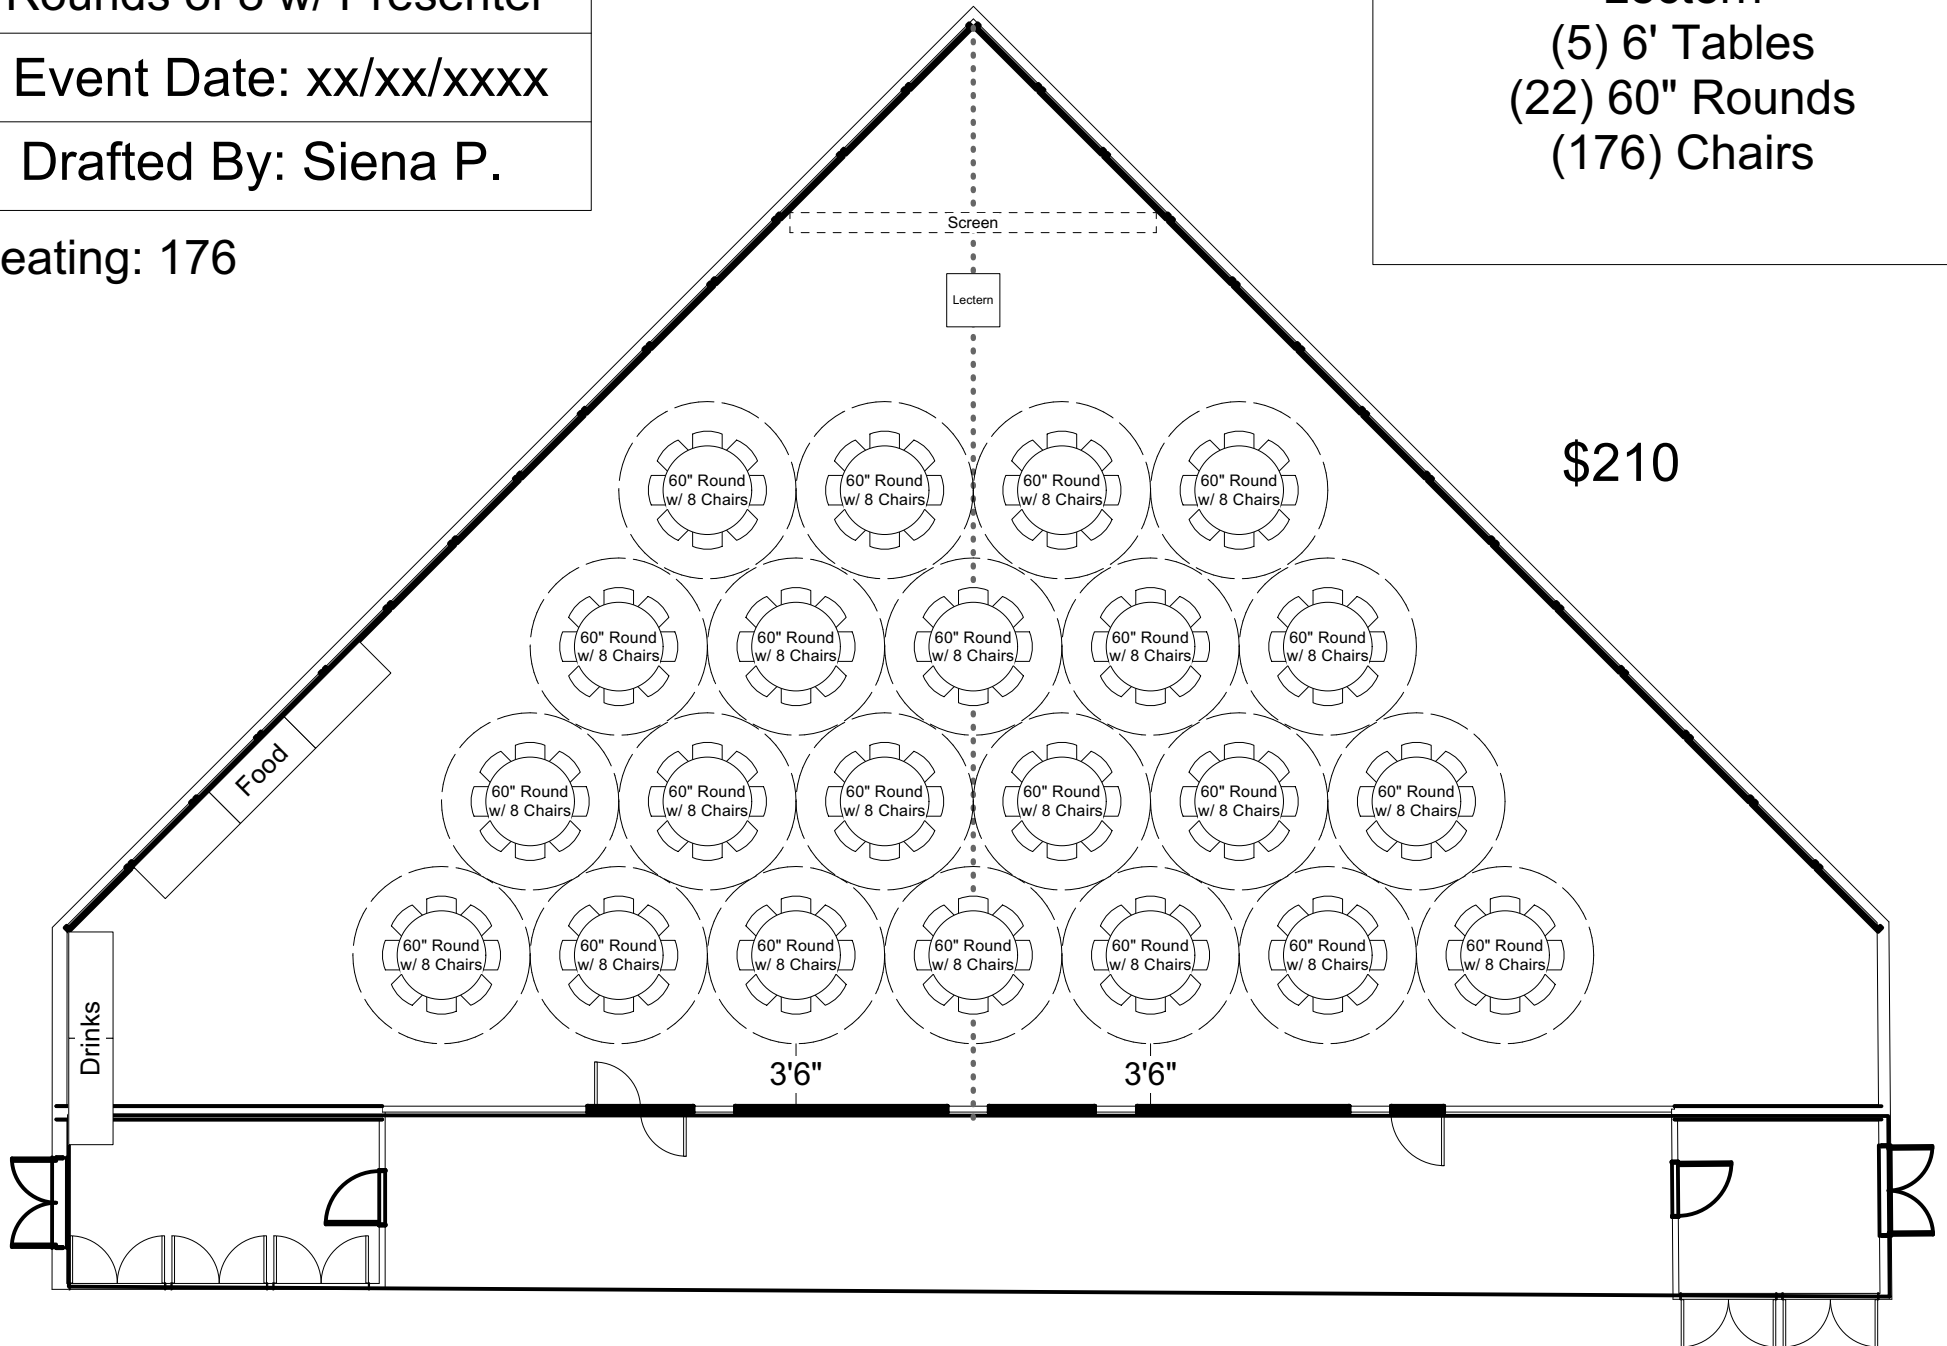

May Room

Rounds of 8 w/ Presenter

Event Date: xx/xx/xxxx

Drafted By: Siena P.

Seating: 176

Furniture Counts

Lectern

(5) 6' Tables

(22) 60" Rounds

(176) Chairs