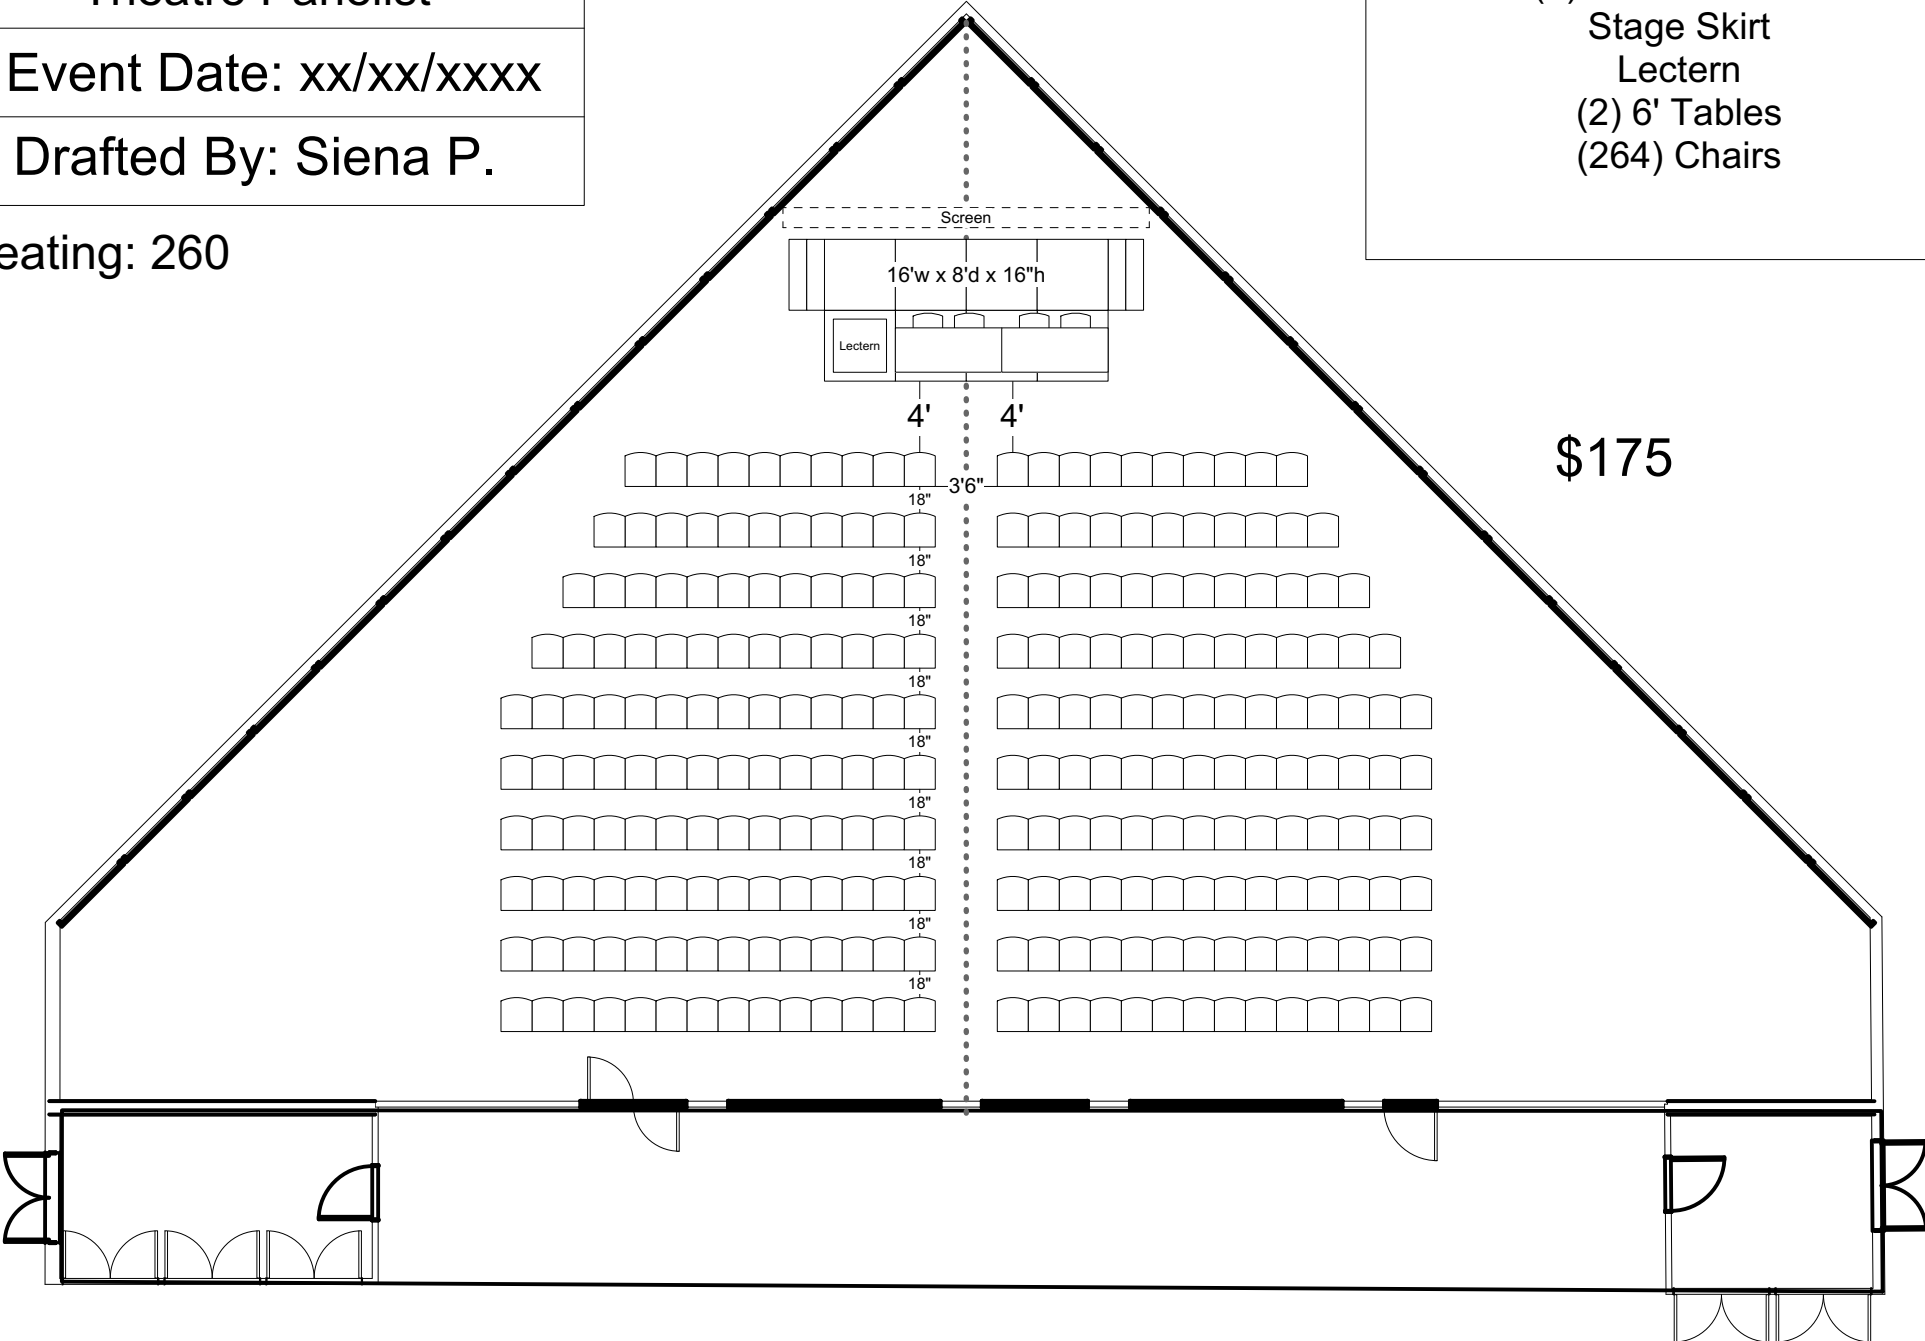

May Room
Theatre Panelist
Event Date: xx/xx/xxxx
Drafted By: Siena P.

<u>Furniture Counts</u>
(8) Stage Decks w/ 16" Legs
(2) Stairs w/ Rails
Stage Skirt
Lectern
(2) 6' Tables
(264) Chairs

Seating: 260