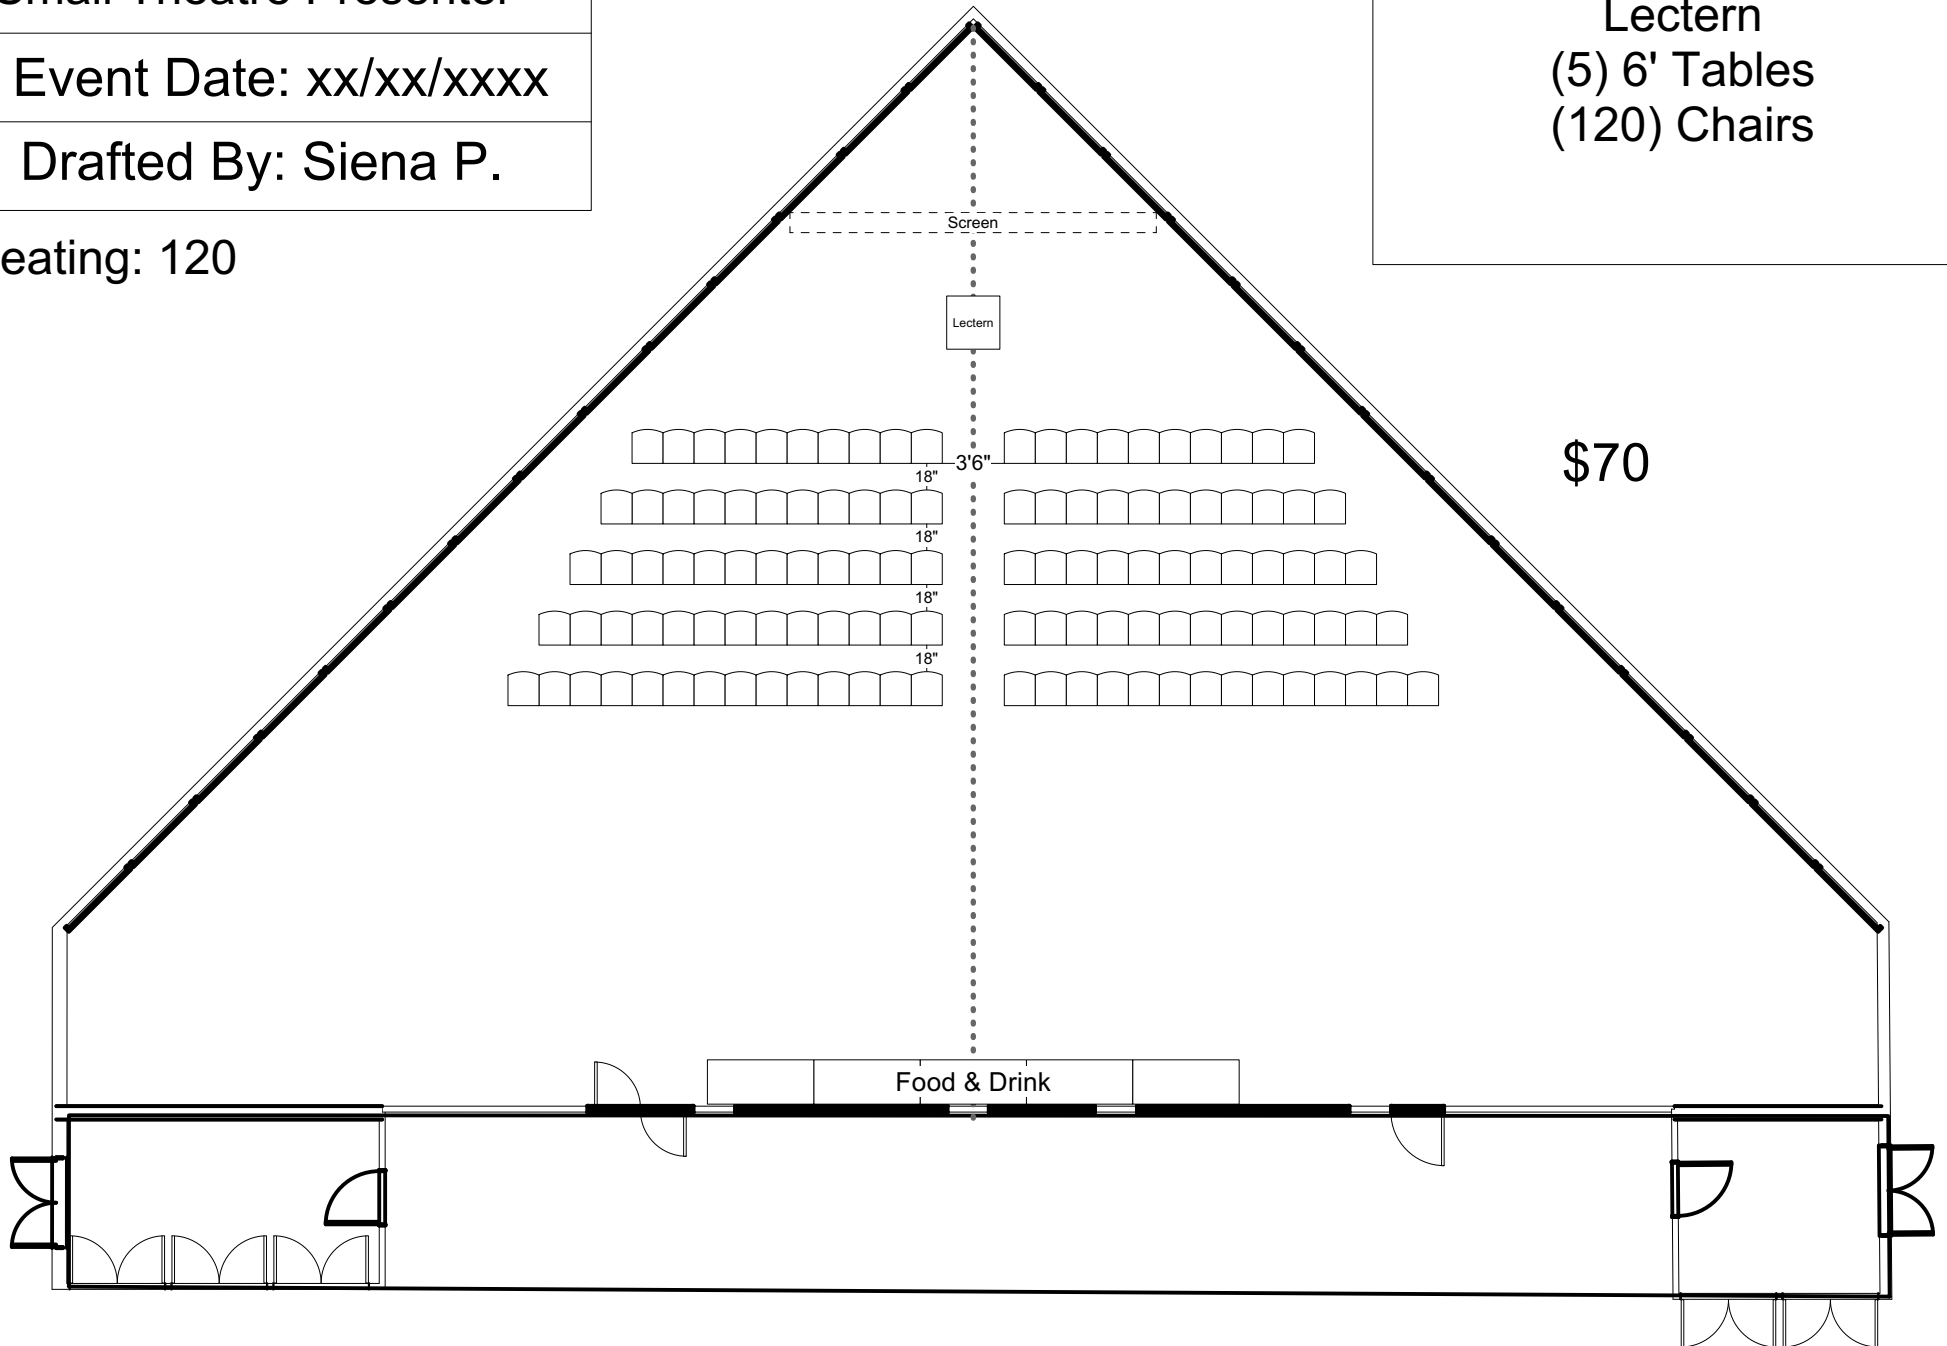

May Room

Small Theatre Presenter

Event Date: xx/xx/xxxx

Drafted By: Siena P.

Seating: 120

Furniture Counts

Lectern

(5) 6' Tables

(120) Chairs