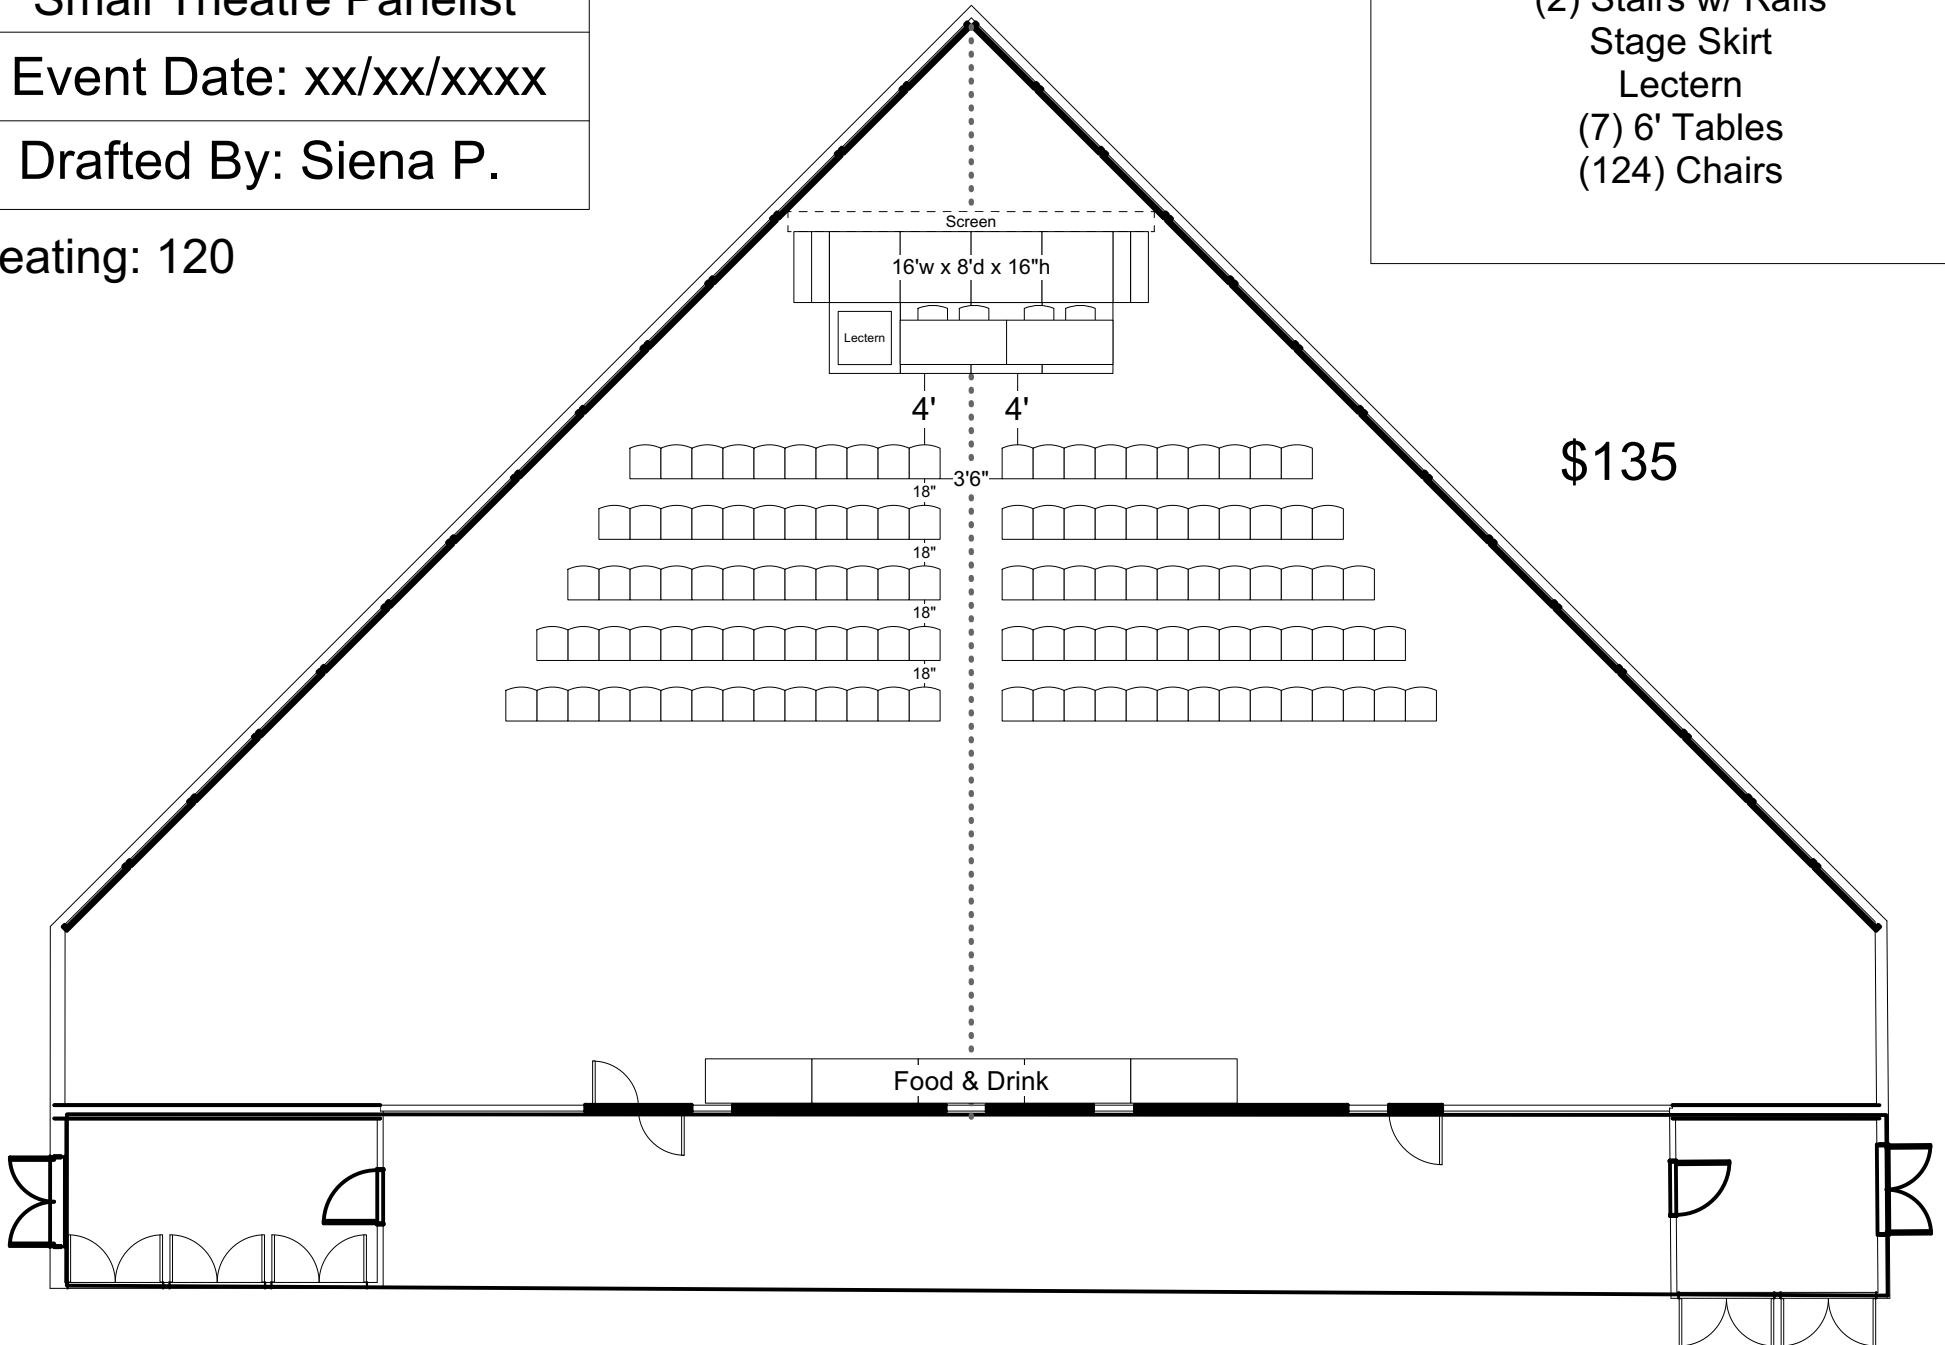

May Room

Small Theatre Panelist

Event Date: xx/xx/xxxx

Drafted By: Siena P.

Seating: 120

Furniture Counts
(8) Stage Decks w/ 16" Legs
(2) Stairs w/ Rails
Stage Skirt
Lectern
(7) 6' Tables
(124) Chairs

May Room