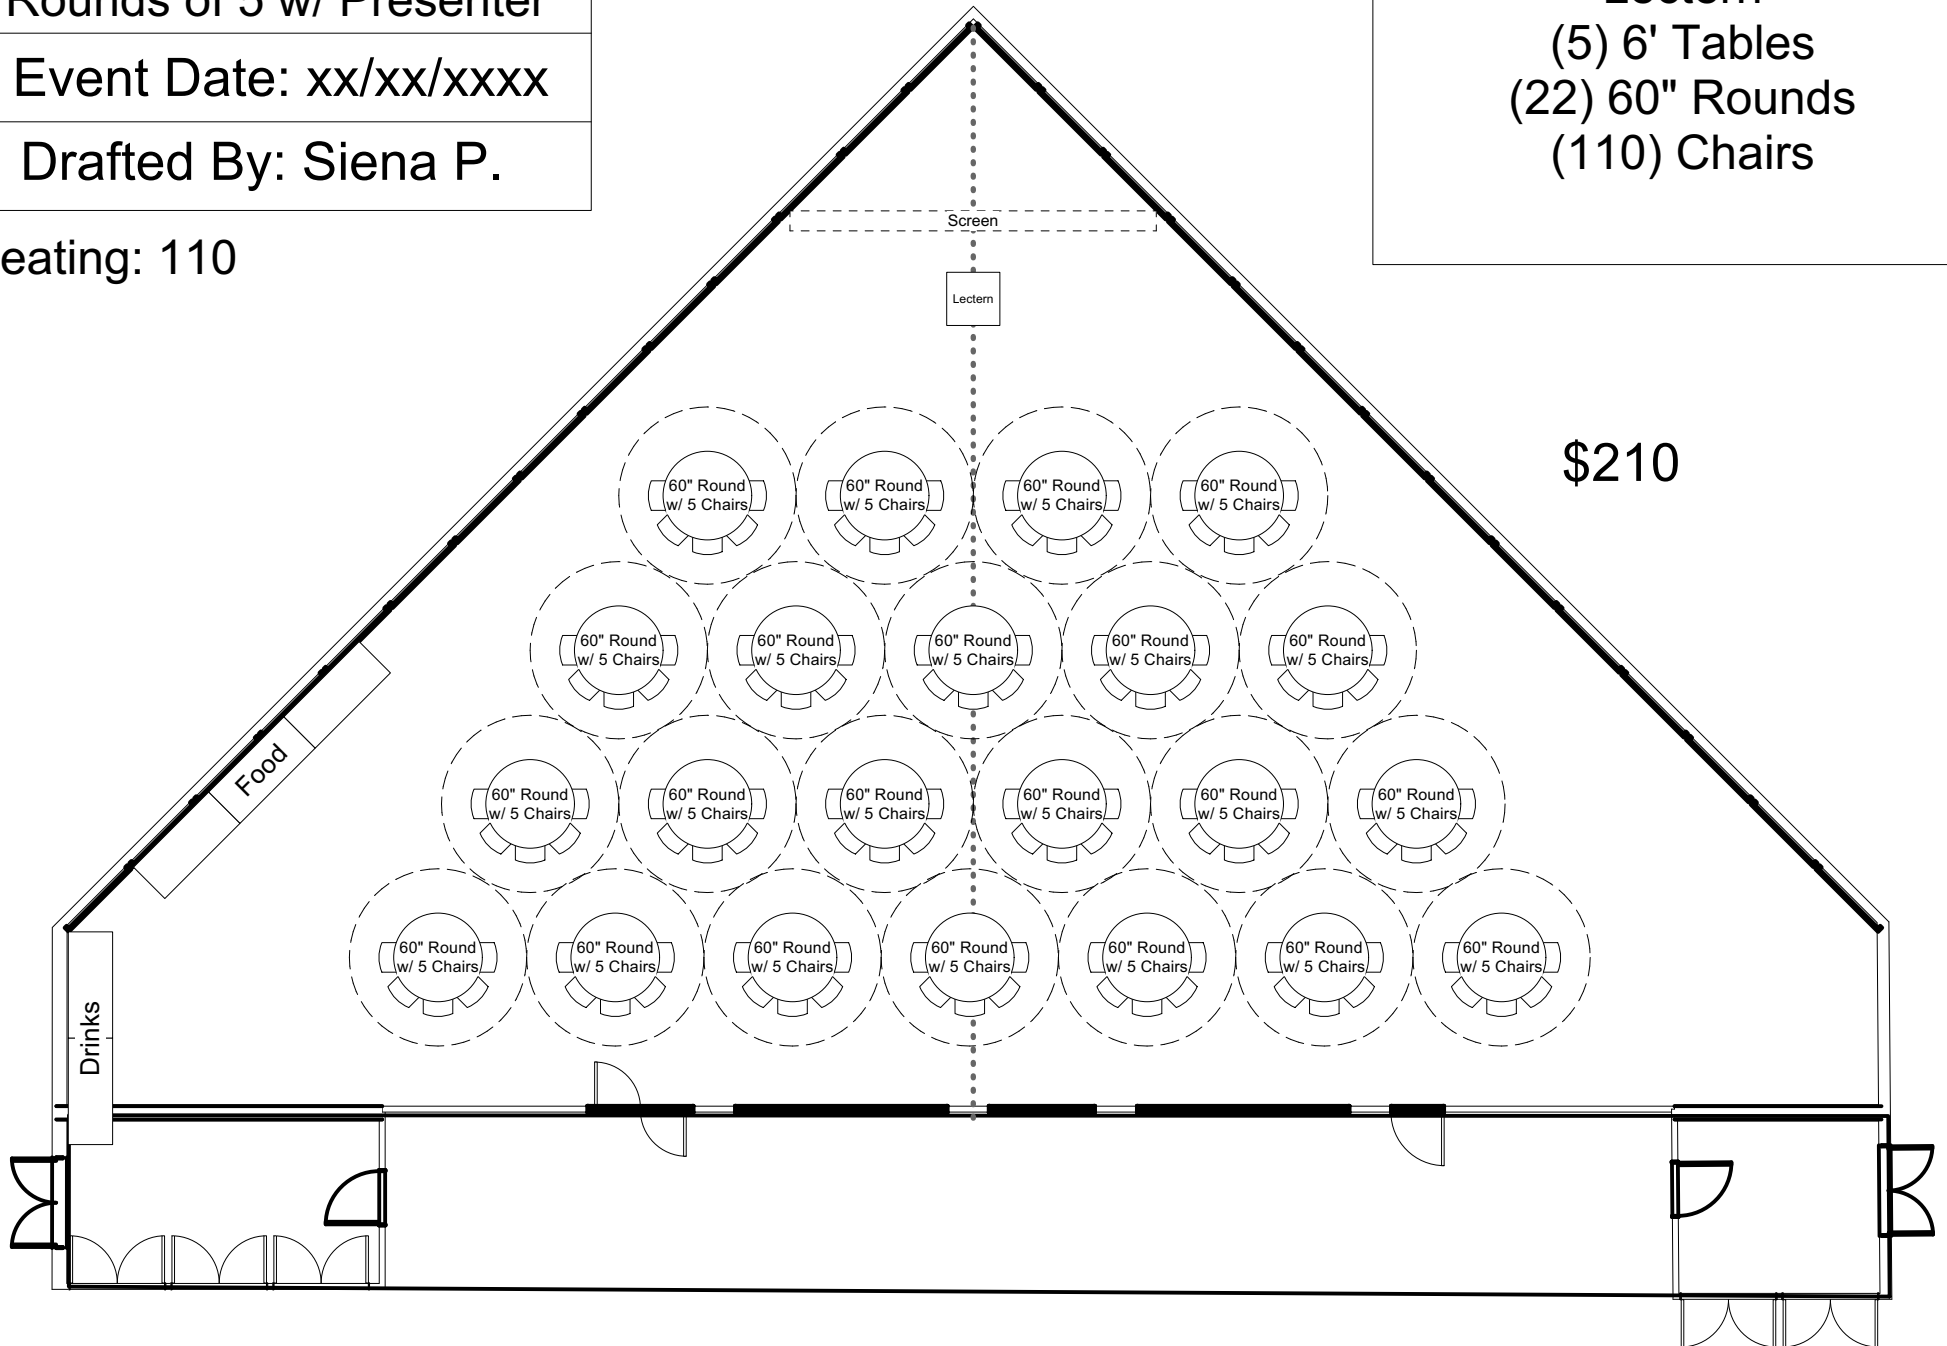

May Room

Rounds of 5 w/ Presenter

Event Date: xx/xx/xxxx

Drafted By: Siena P.

Seating: 110

Furniture Counts

Lectern

(5) 6' Tables

(22) 60" Rounds

(110) Chairs

May Room

Rounds of 5 Presenter w/ Stage

Event Date: xx/xx/xxxx

Drafted By: Siena P.

Furniture Counts
(4) Stage Decks w/ 16" Legs
(2) Stairs w/ Rails
Stage Skirt
Lectern
(5) 6' Tables
(22) 60" Rounds
(110) Chairs