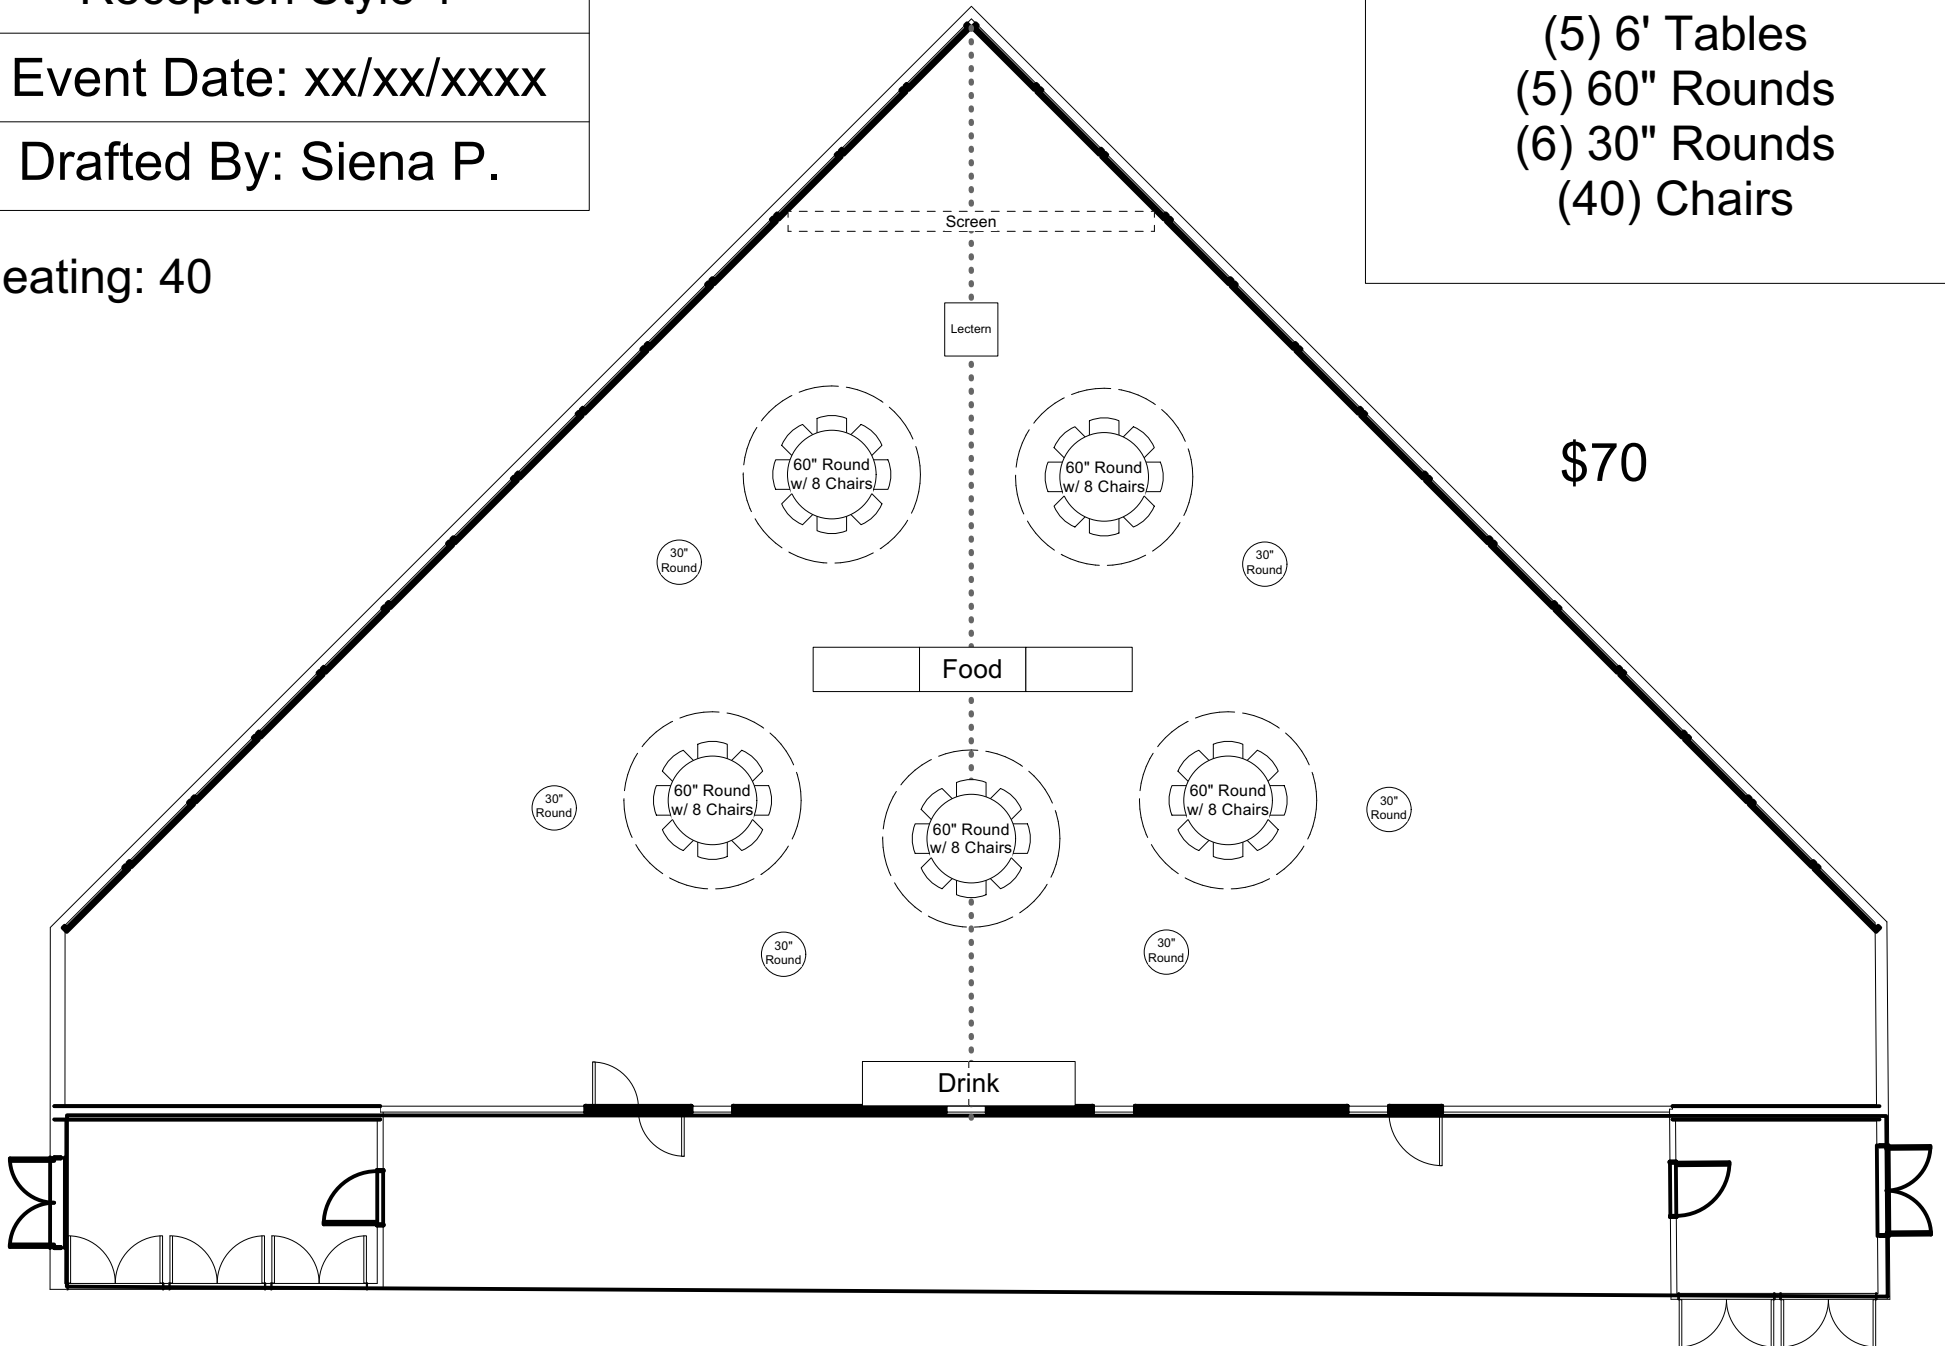

May Room

Reception Style 1

Event Date: xx/xx/xxxx

Drafted By: Siena P.

Furniture Counts

Lectern

(5) 6' Tables

(5) 60" Rounds

(6) 30" Rounds

(40) Chairs

Seating: 40

$70