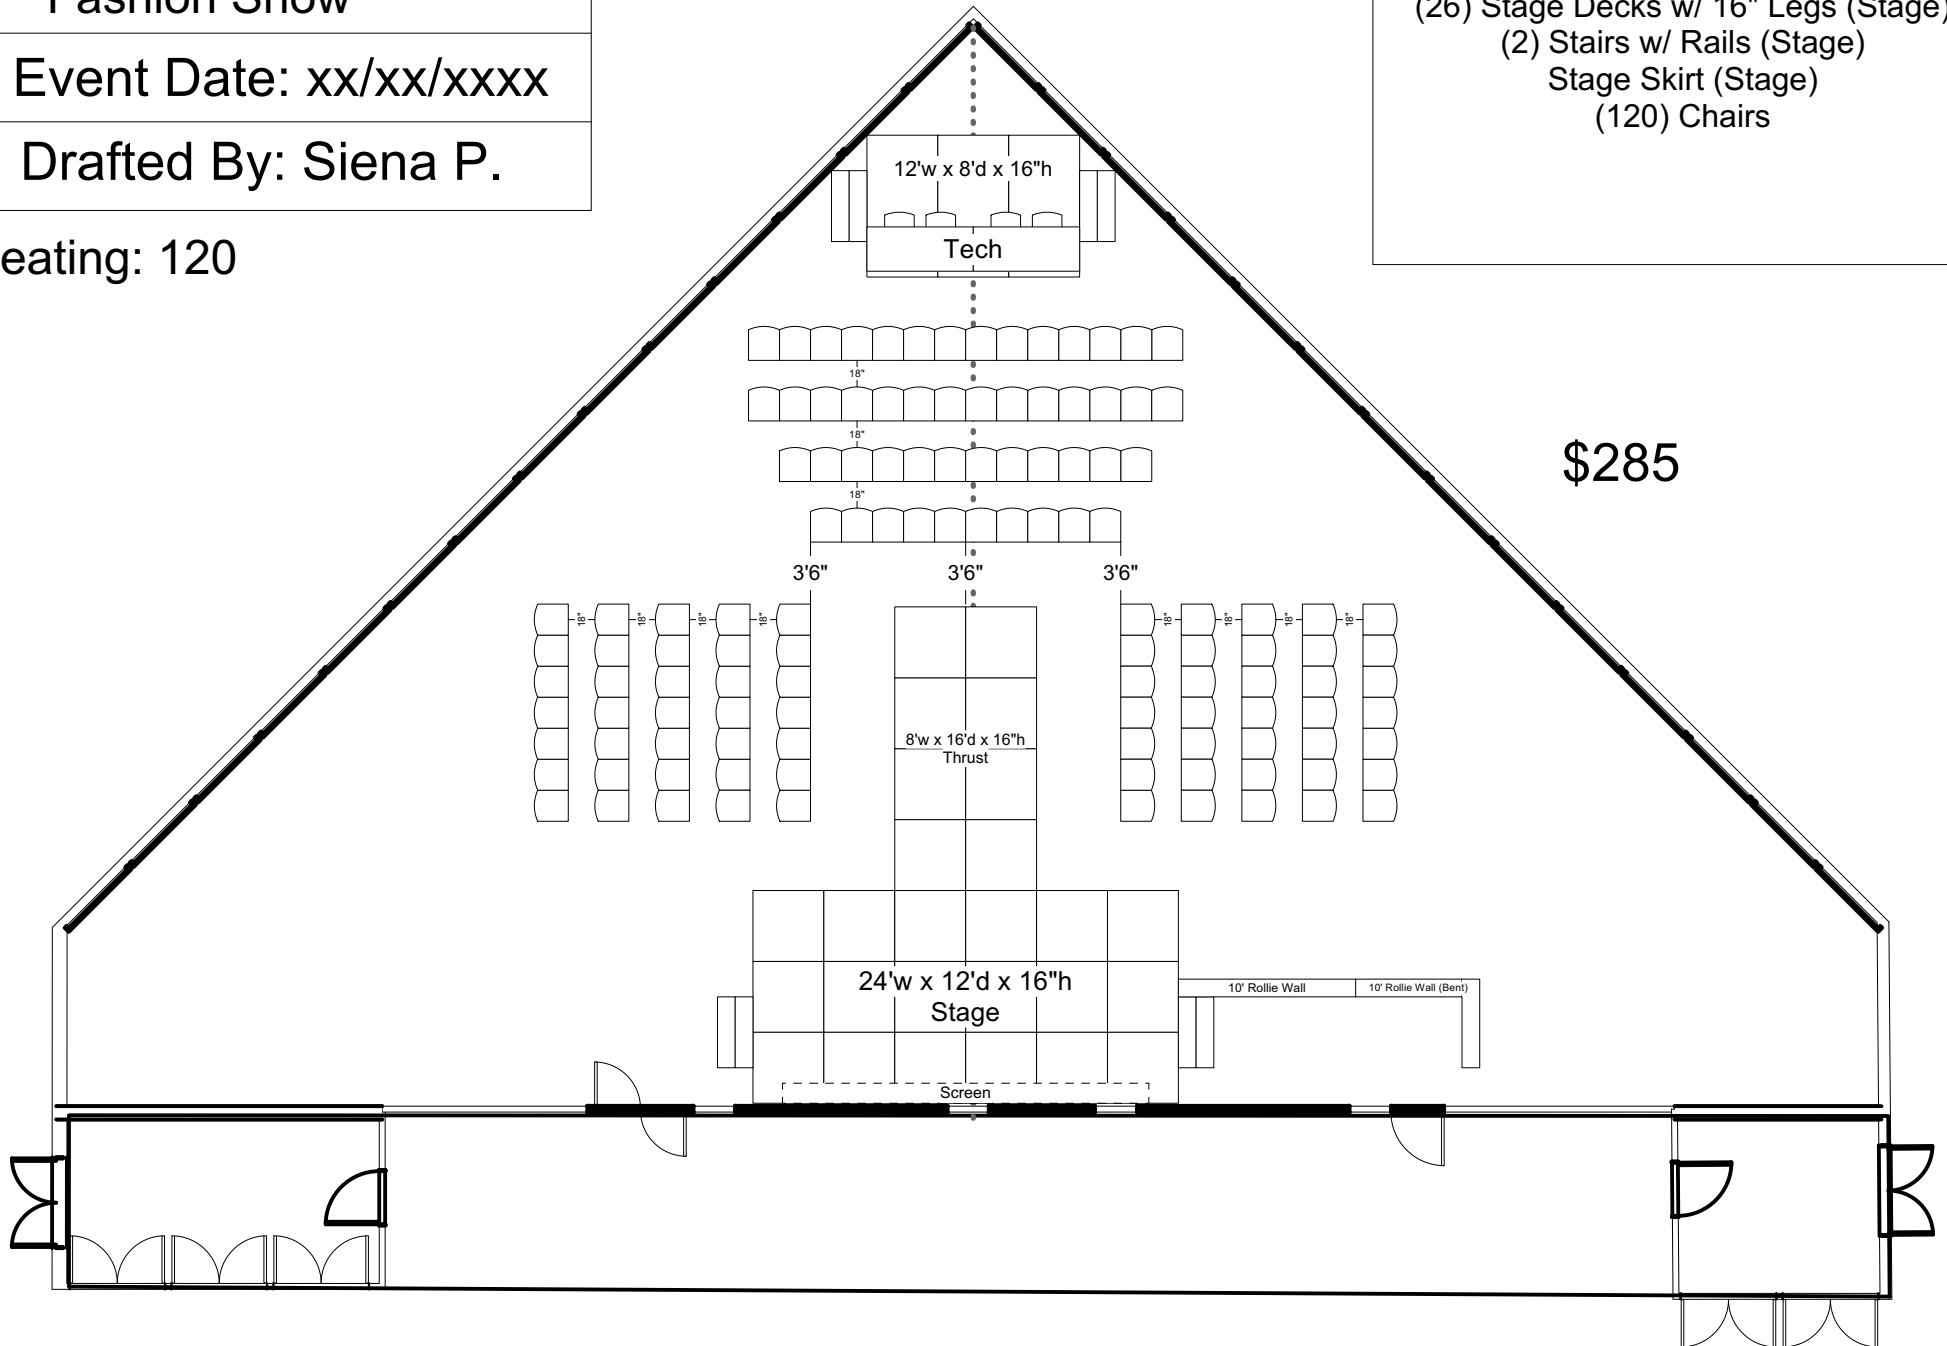

Fashion Show

Event Date: xx/xx/xxxx

Drafted By: Siena P.

Seating: 120

Furniture Counts
(26) Stage Decks w/ 16" Legs (Stage)
(2) Stairs w/ Rails (Stage)
Stage Skirt (Stage)
(120) Chairs

May Room

Rounds of 8 w/ Performance

Event Date: xx/xx/xxxx

Drafted By: Siena P.

Seating: 104

Furniture Counts

(24) Stage Decks w/ 16" Legs (Stage)

(2) Stairs w/ Rails (Stage)

Stage Skirt (Stage)

(13) 60" Rounds