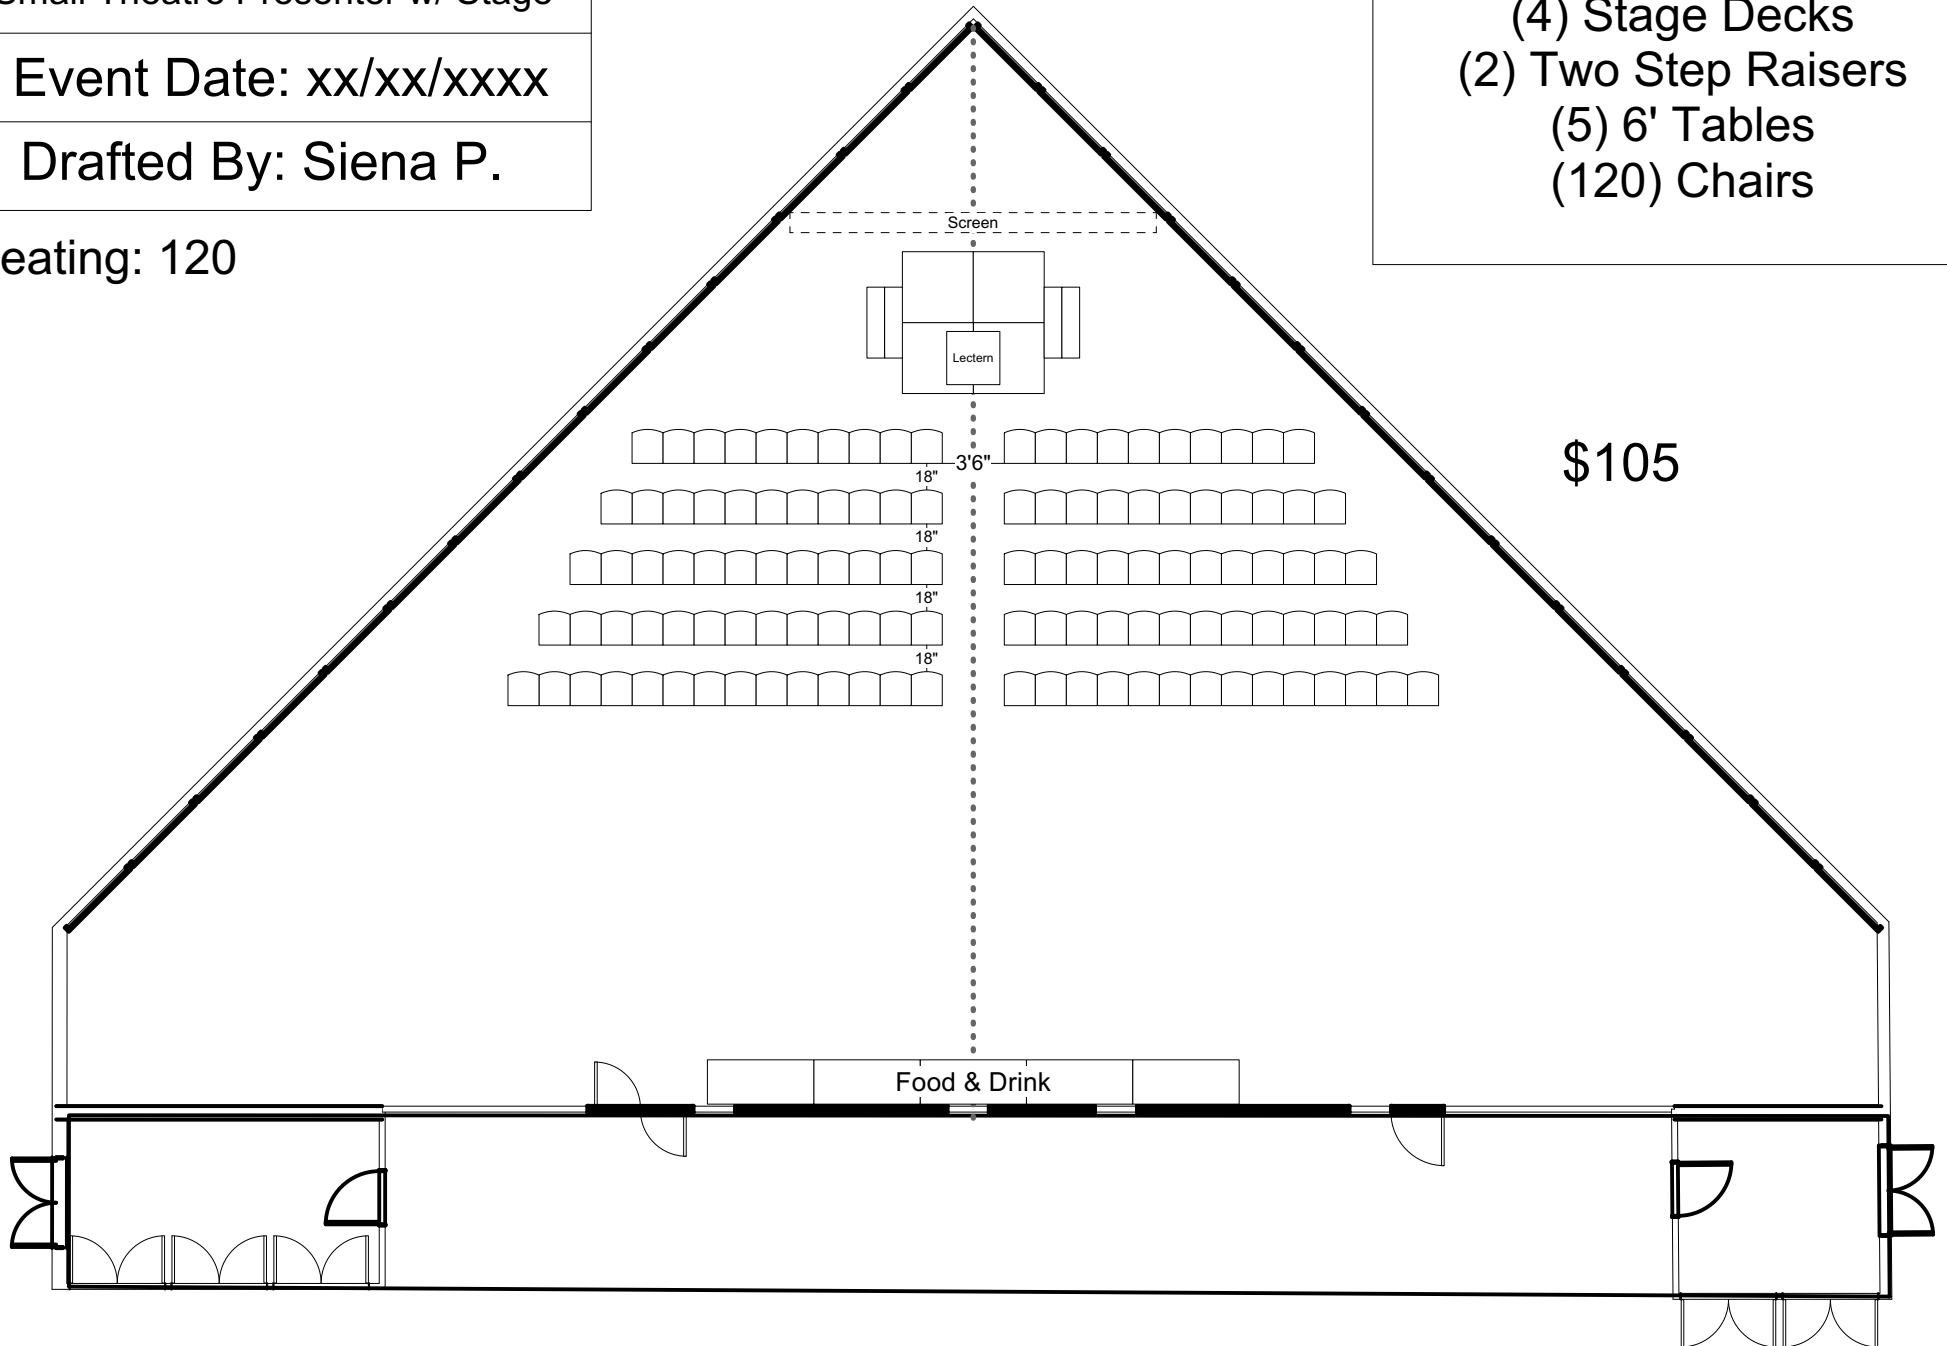

Drafted By: Siena P.

Seating: 120

Furniture Counts

Lectern

(4) Stage Decks

(2) Two Step Raisers

(5) 6' Tables

(120) Chairs