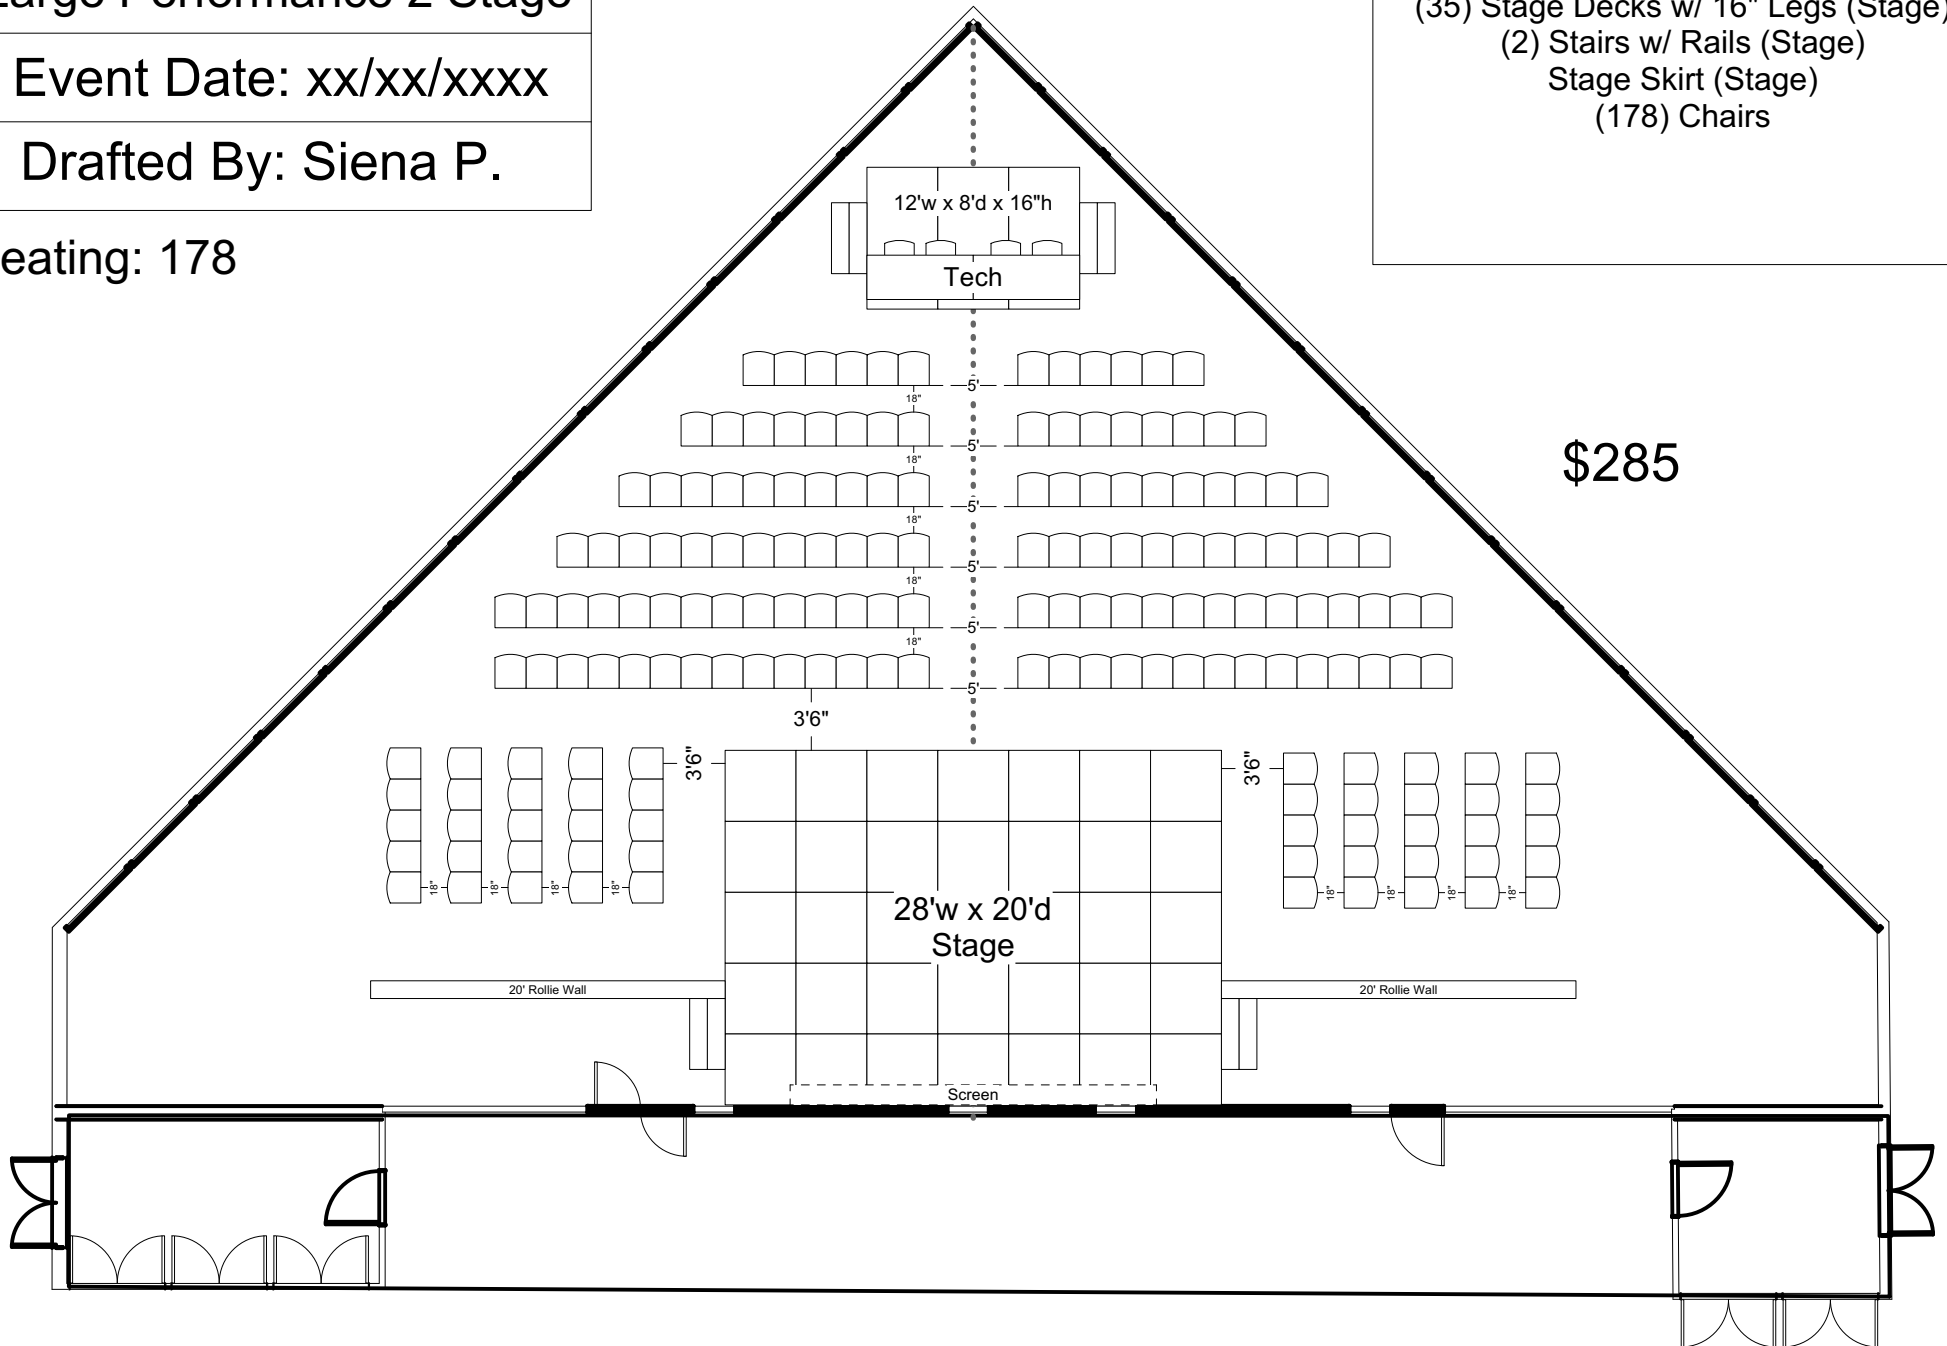

Event Date: xx/xx/xxxx

Drafted By: Siena P.

Seating: 104

Furniture Counts

(24) Stage Decks w/ 16" Legs (Stage)

(2) Stairs w/ Rails (Stage)

Stage Skirt (Stage)

(13) 60" Rounds

May Room

Large Performance 1 w/ Stage

Event Date: xx/xx/xxxx

Drafted By: Siena P.

Large Performance 1 Stage
Seating: 156

Marley dance floor available at an additional cost of \$265

Furniture Counts
(35) Stage Decks w/ 16" Legs (Stage)
(2) Stairs w/ Rails (Stage)
Stage Skirt (Stage)
(156) Chairs

May Room

Large Performance 2 Stage

Event Date: xx/xx/xxxx

Drafted By: Siena P.

Seating: 178

Marley dance floor available at an additional cost of **\$265**

Furniture Counts
(35) Stage Decks w/ 16" Legs (Stage)
(2) Stairs w/ Rails (Stage)
Stage Skirt (Stage)
(178) Chairs