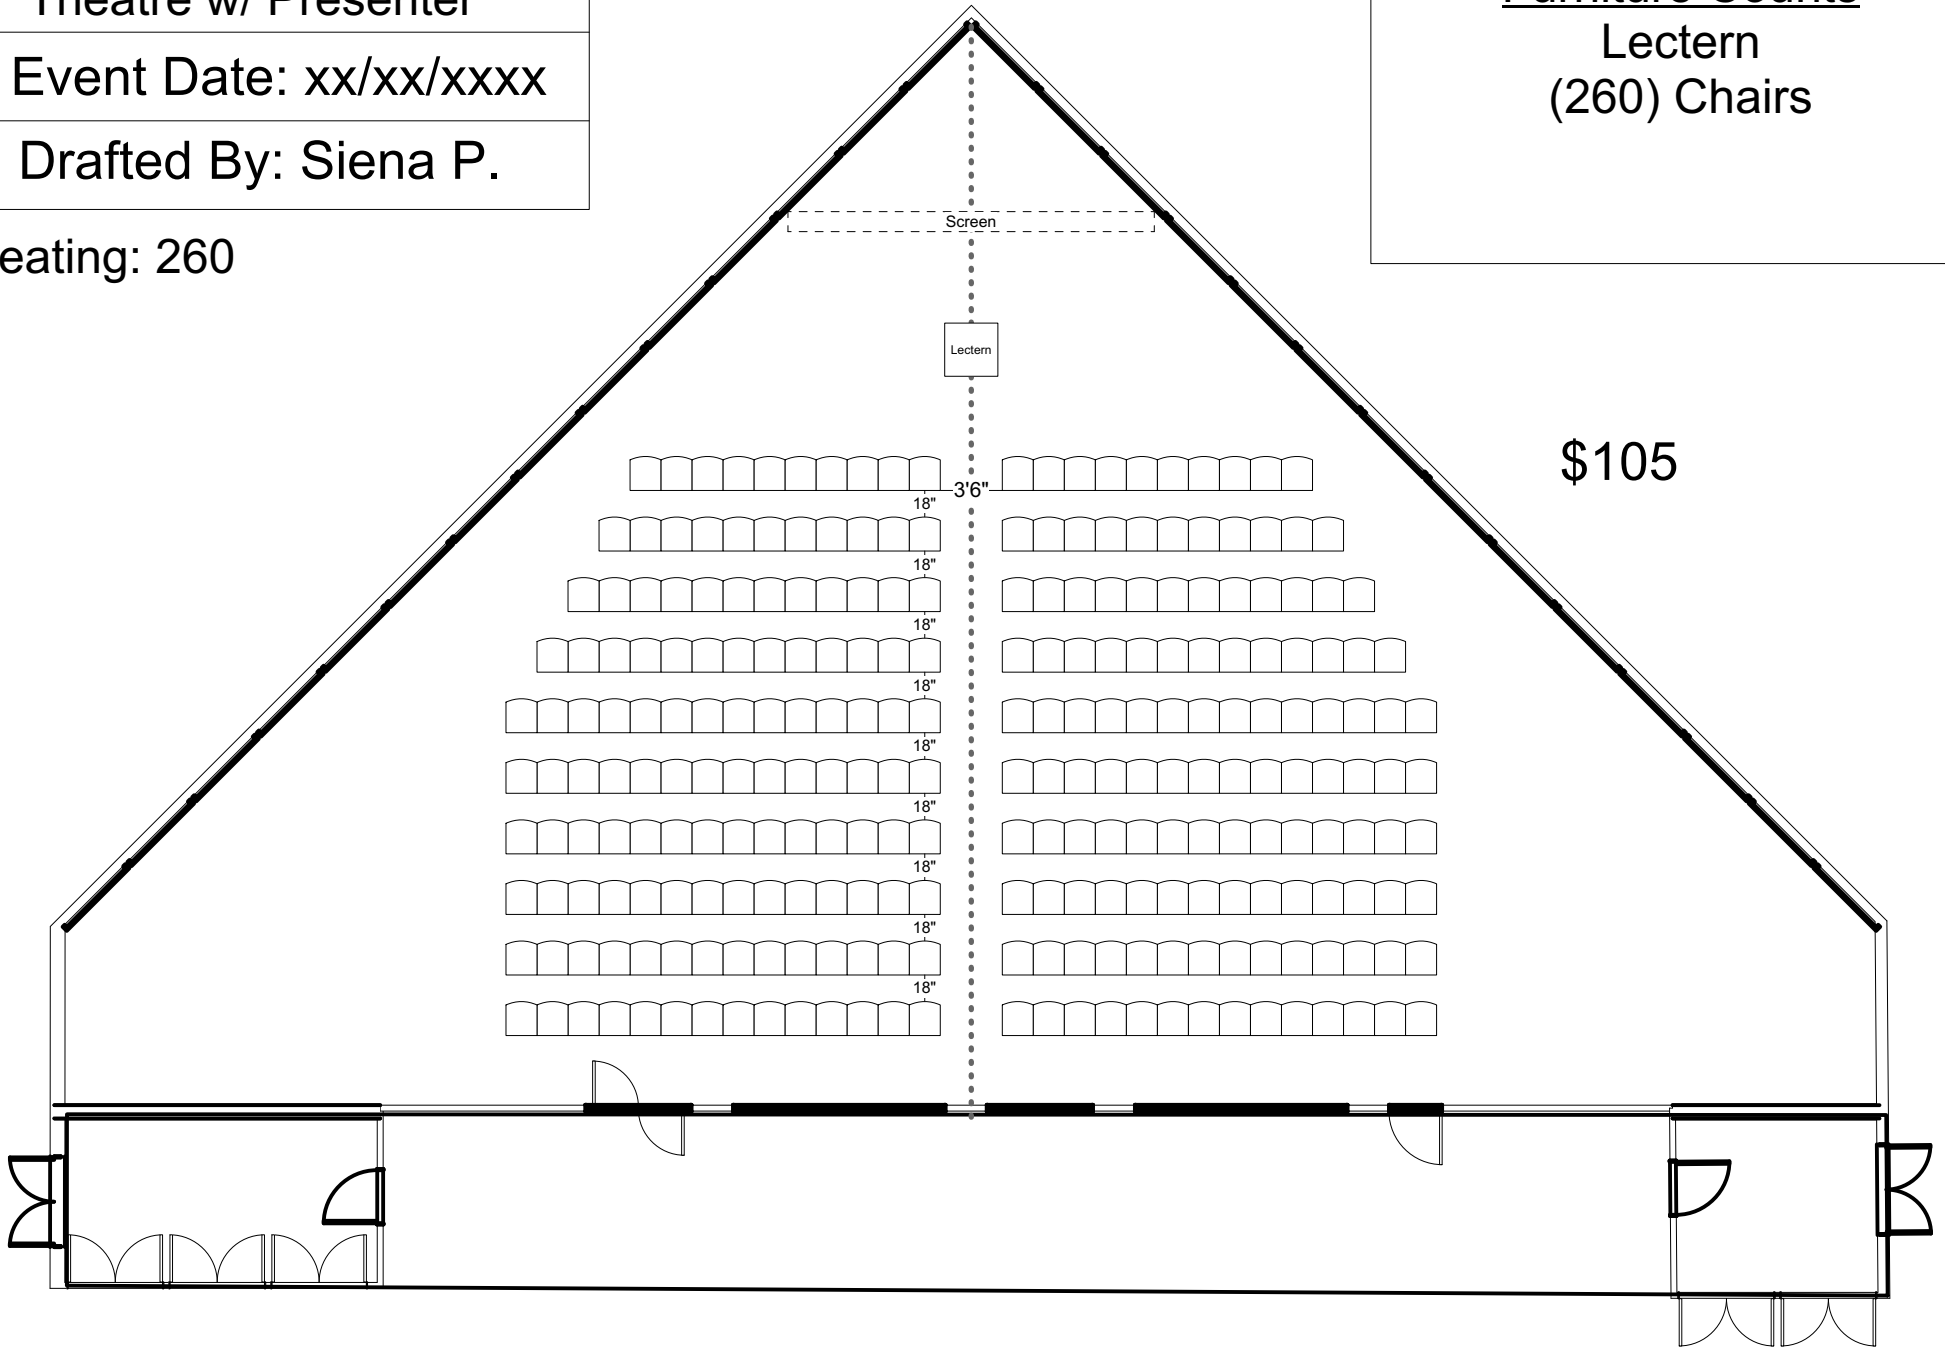

Theatre w/ Presenter

Event Date: xx/xx/xxxx

Drafted By: Siena P.

Seating: 260

Furniture Counts

Lectern
(260) Chairs

\$105

May Room