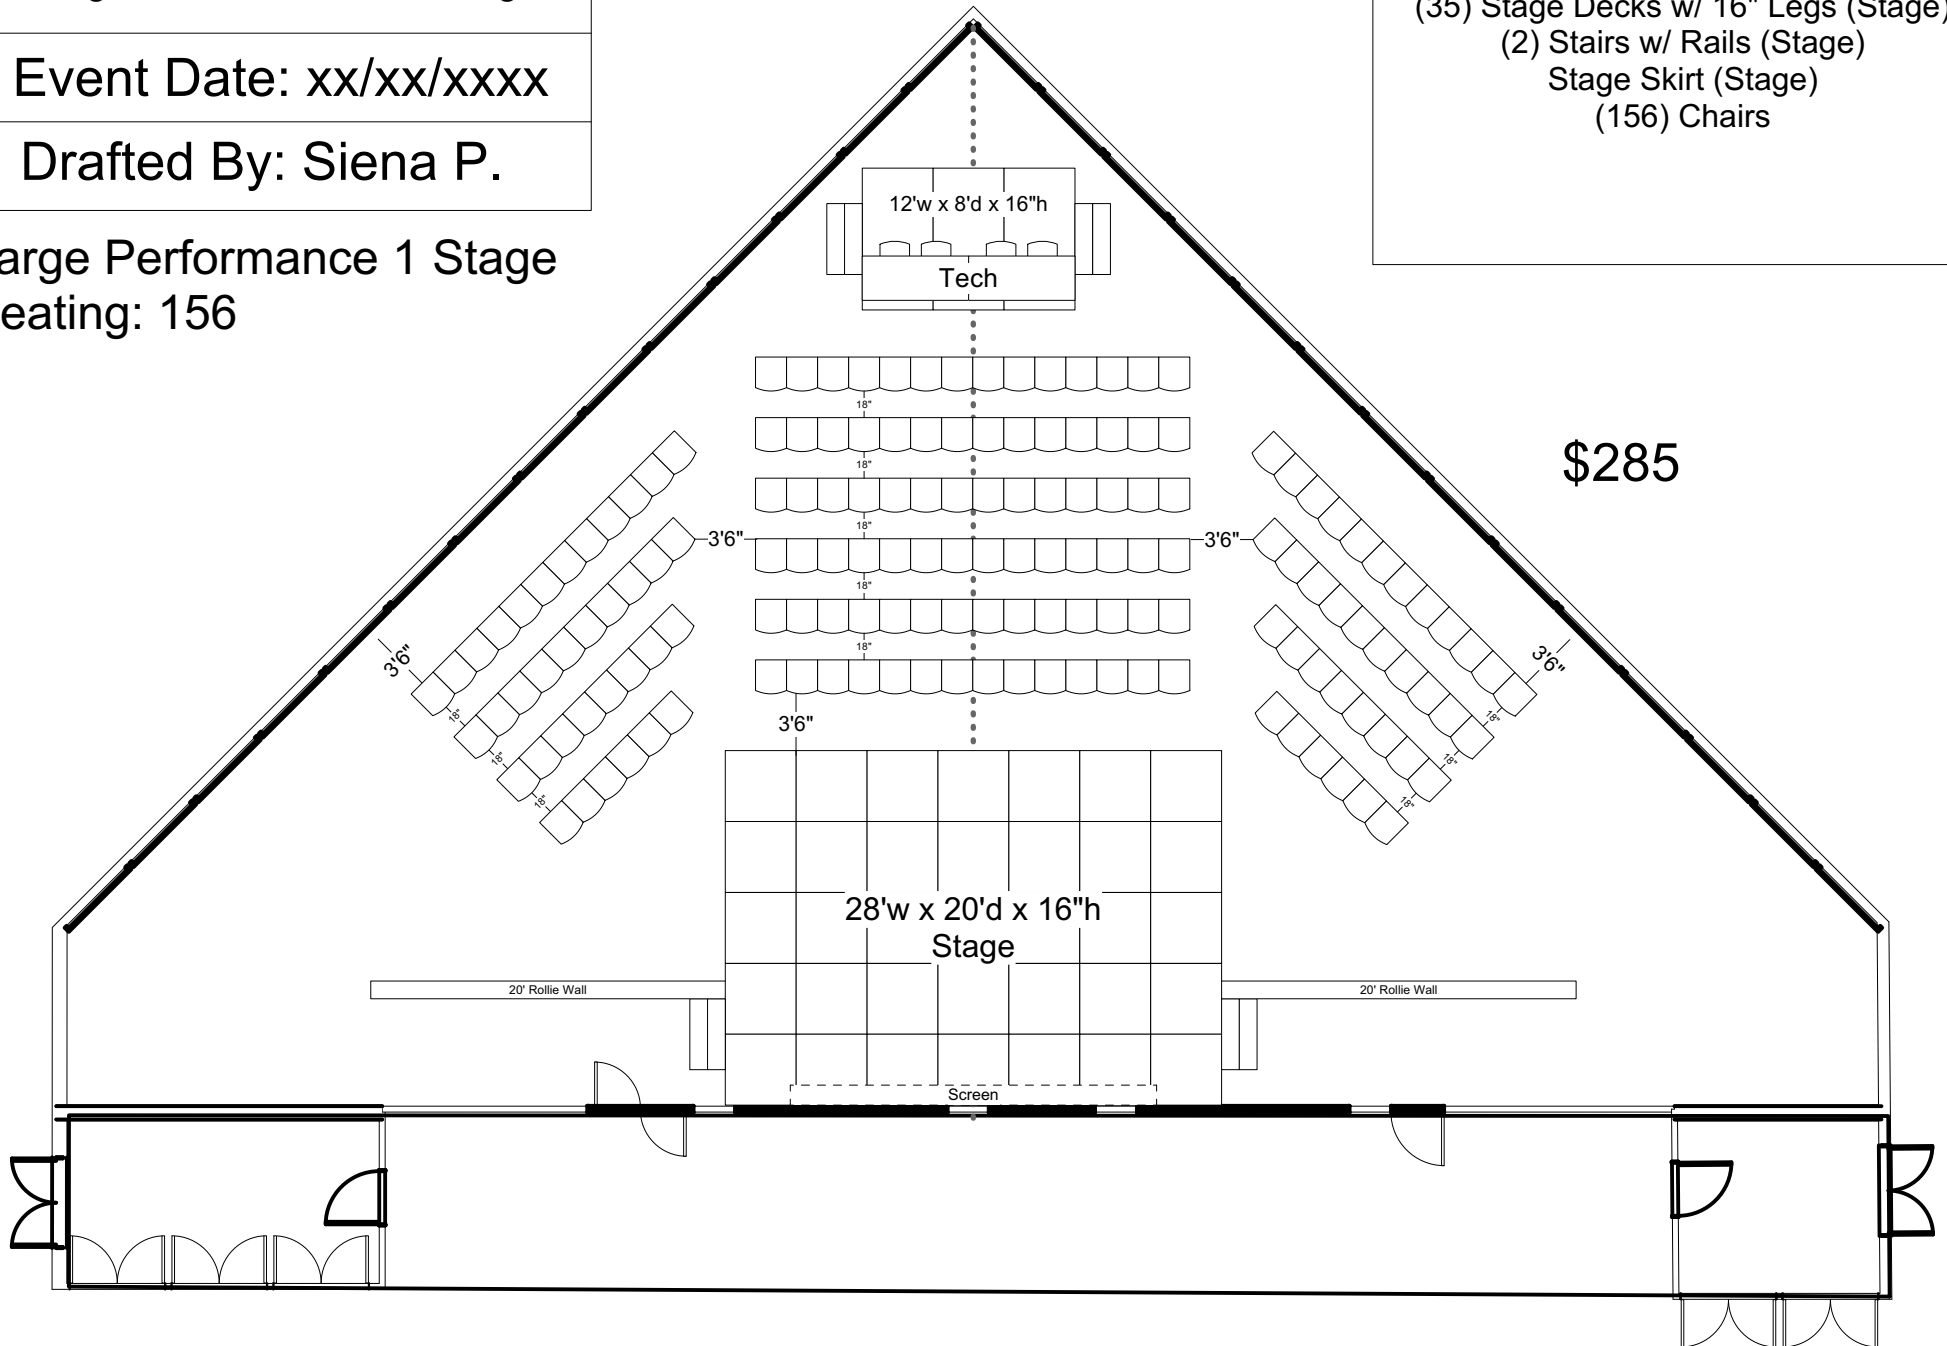

Event Date: xx/xx/xxxx

Drafted By: Siena P.

Seating: 104

Furniture Counts

(24) Stage Decks w/ 16" Legs (Stage)

(2) Stairs w/ Rails (Stage)

Stage Skirt (Stage)

(13) 60" Rounds

May Room

Large Performance 2

Event Date: xx/xx/xxxx

Drafted By: Siena P.

Seating: 198

Marley dance floor available at an additional cost of \$265

Furniture Counts
(3) Folding Stage Decks
(2) Stairs w/ Rails
Stage Skirt
(2) 6' Tables
(202) Chairs

May Room

Large Performance 1 w/ Stage

Event Date: xx/xx/xxxx

Drafted By: Siena P.

Large Performance 1 Stage
Seating: 156

Marley dance floor available at an additional cost of \$265

Furniture Counts
(35) Stage Decks w/ 16" Legs (Stage)
(2) Stairs w/ Rails (Stage)
Stage Skirt (Stage)
(156) Chairs

May Room

Large Performance 2 Stage

Event Date: xx/xx/xxxx

Drafted By: Siena P.

Seating: 178

Marley dance floor available at an additional cost of **\$265**

Furniture Counts
(35) Stage Decks w/ 16" Legs (Stage)
(2) Stairs w/ Rails (Stage)
Stage Skirt (Stage)
(178) Chairs