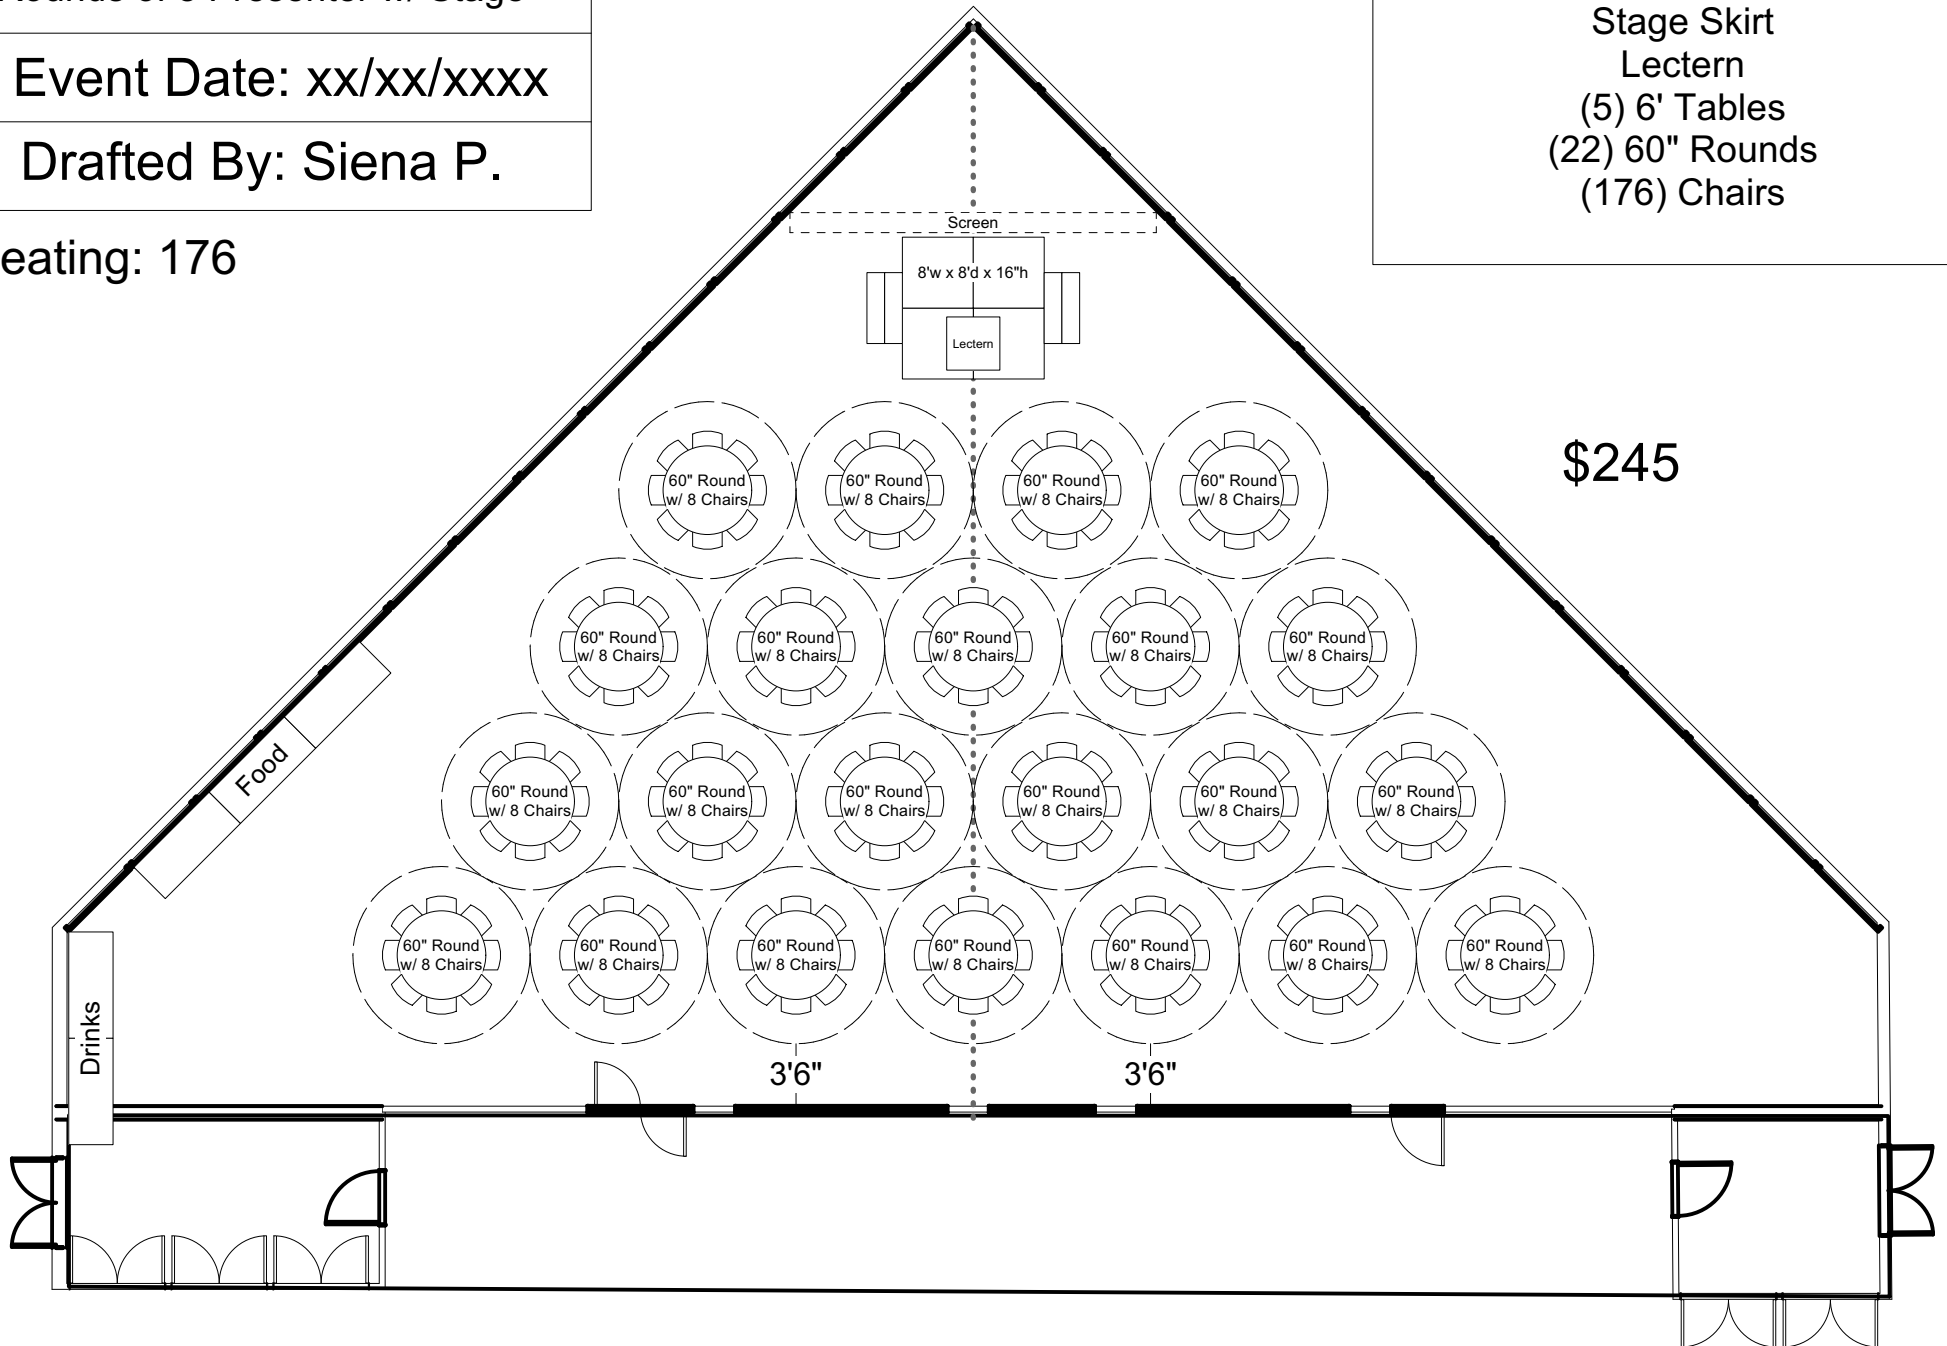

(4) Stage Decks w/ 16" Legs

(2) Stairs w/ Rails

Stage Skirt

Lectern

(5) 6' Tables

(5) 60" Rounds

(6) 30" Rounds

(40) Chairs

Seating: 110

\$245

May Room

Rounds of 5 Panelist

Event Date: xx/xx/xxxx

Drafted By: Siena P.

Seating: 110

Furniture Counts
(8) Stage Decks w/ 16" Legs
(2) Stairs w/ Rails
Stage Skirt
Lectern
(7) 6' Tables
(22) 60" Rounds
(114) Chairs

(5) 6' Tables

(22) 60" Rounds

(176) Chairs

May Room

Rounds of 8 Presenter w/ Stage

Event Date: xx/xx/xxxx

Drafted By: Siena P.

Seating: 176

Furniture Counts

- (4) Stage Decks w/ 16" Legs
- (2) Stairs w/ Rails
- Stage Skirt
- Lectern
- (5) 6' Tables
- (22) 60" Rounds
- (176) Chairs

May Room

Rounds of 8 Panelist

Event Date: xx/xx/xxxx

Drafted By: Siena P.