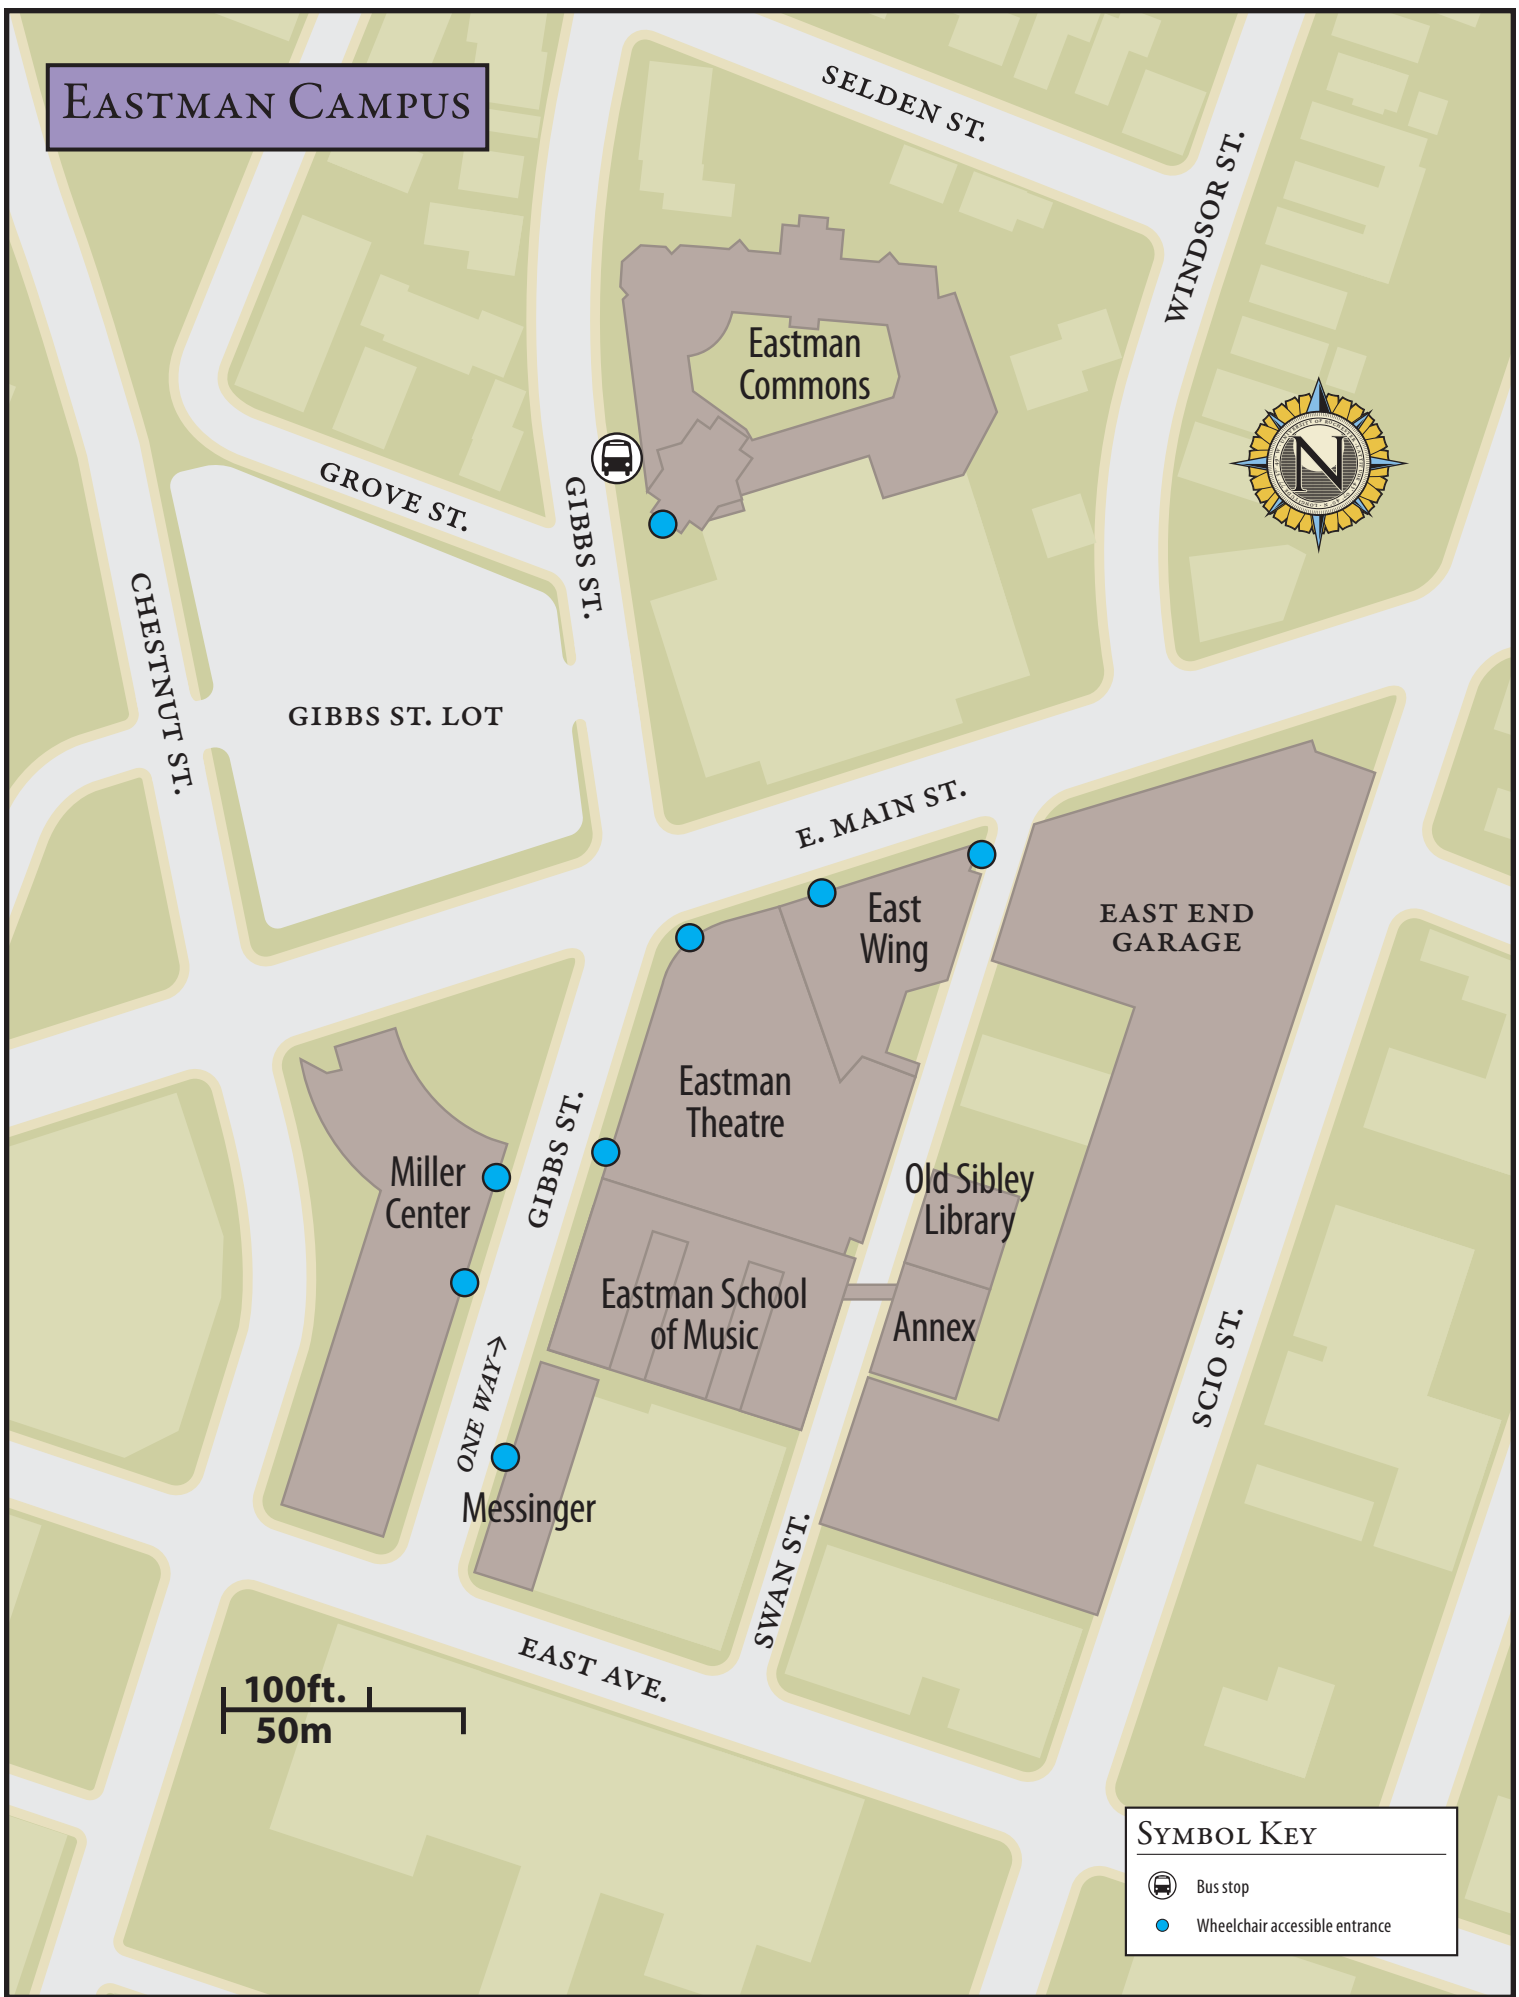

EASTMAN CAMPUS

SYMBOL KEY	
	Bus stop
	Wheelchair accessible entrance