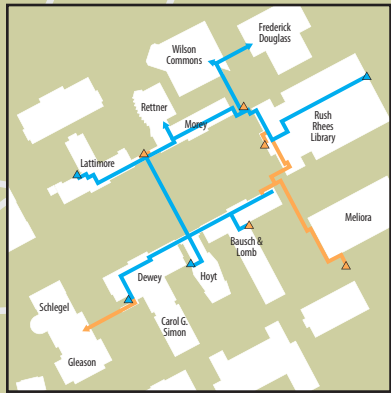

RIVER CAMPUS

CAMPUS TUNNELS

SYMBOL KEY

- Bus stop
- Wheelchair accessible entrance
- Wheelchair accessible tunnel entrance
- Wheelchair inaccessible tunnel entrance
- Wheelchair accessible tunnel
- Wheelchair inaccessible tunnel
- Under construction
- Fence
- Stairs/Wheelchair inaccessible path