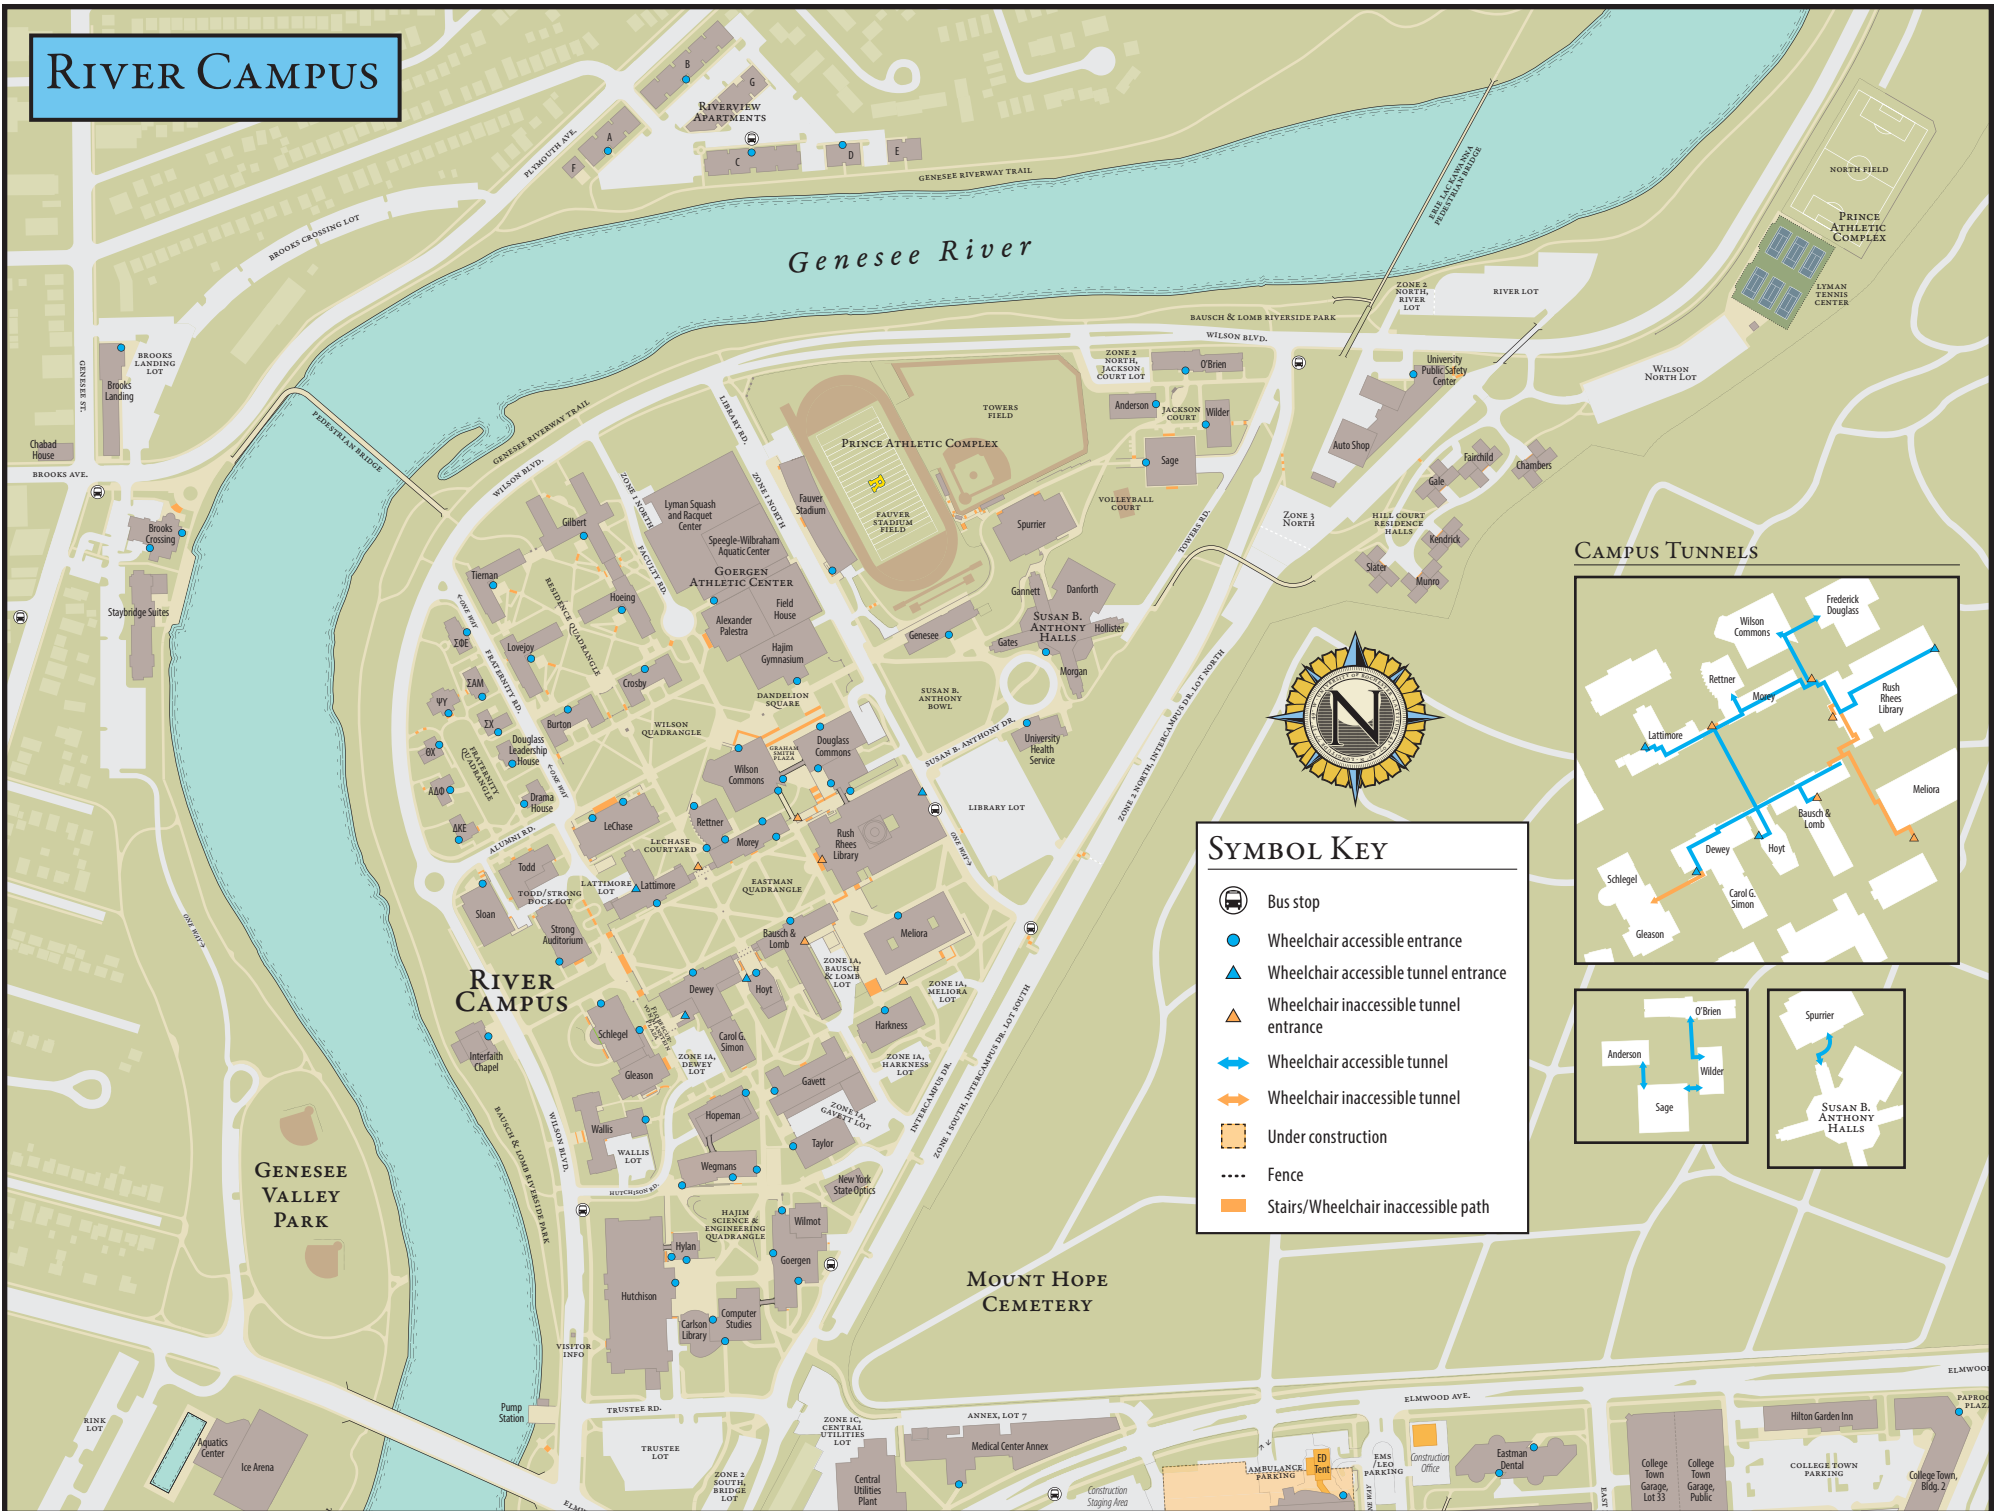

RIVER CAMPUS

CAMPUS TUNNELS

SYMBOL KEY

- Bus stop
- Wheelchair accessible entrance
- Wheelchair accessible tunnel entrance
- Wheelchair inaccessible tunnel entrance
- Wheelchair accessible tunnel
- Wheelchair inaccessible tunnel
- Under construction
- Fence
- Stairs/Wheelchair inaccessible path