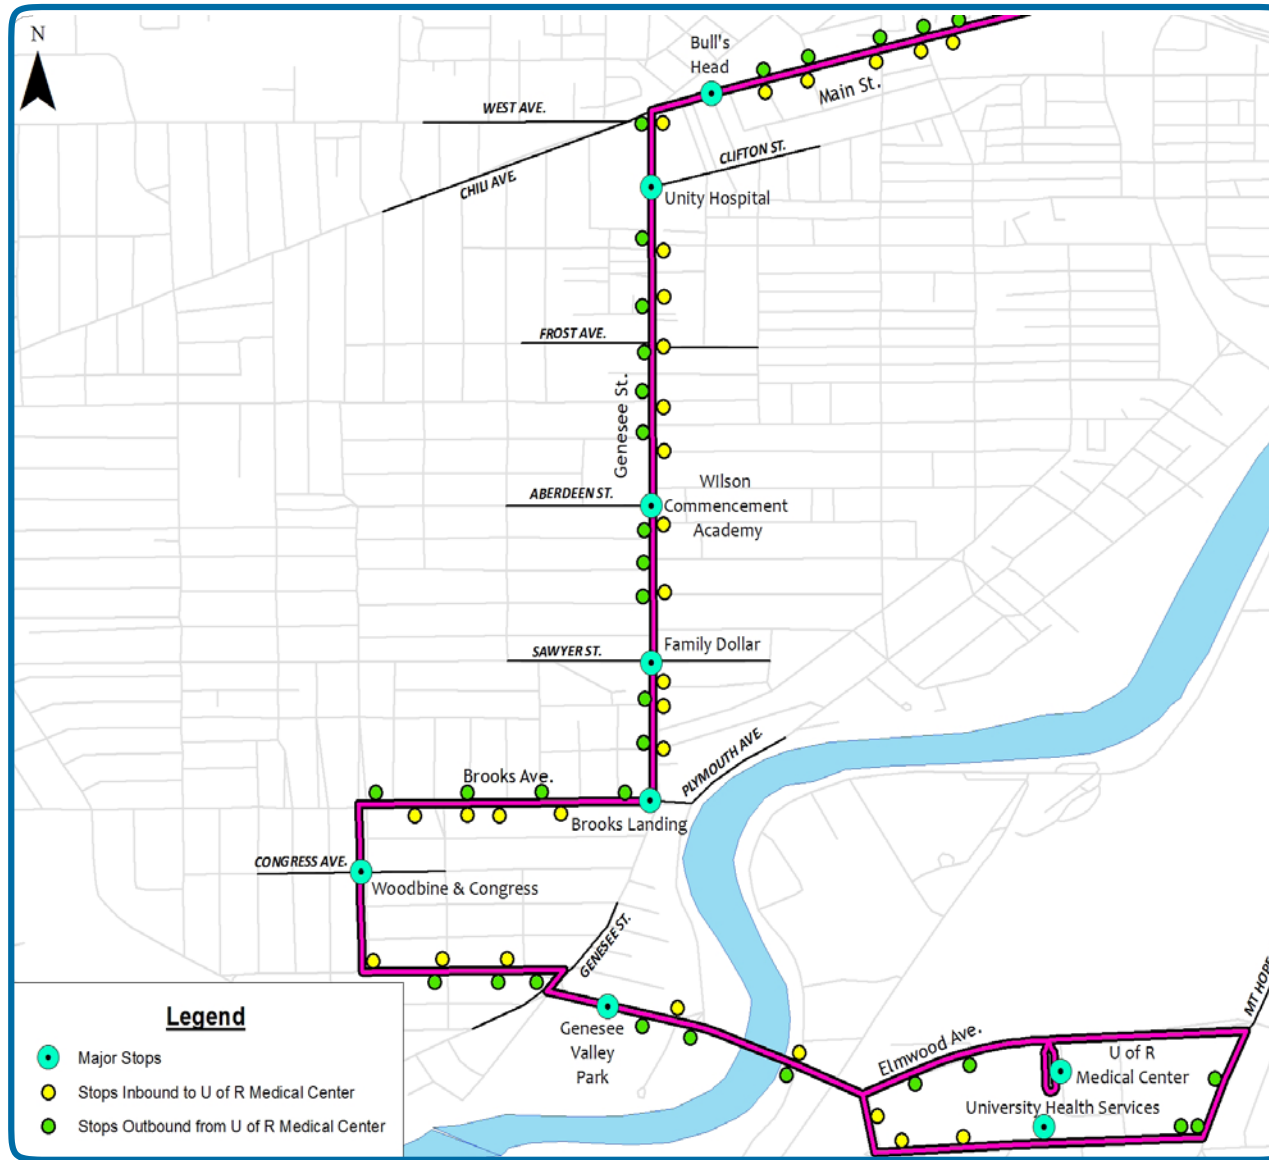

- Track your bus in real time
- Find the nearest bus stop
- Plan your trip
- Save your favorites
- Calculate your savings
- Get service alerts
- And much more

Don't have a smartphone?

- Check the sign at your bus stop and find the ID number
- TEXT the ID number to 585-351-2878*
- or-
- EMAIL the ID number to WMB@myRTS.com (include the ID number in the subject line)

Route 4

Legend

- Major Stops
- Stops Inbound to U of R Medical Center
- Stops Outbound from U of R Medical Center

Bus Fares

RTS costs just \$1 a ride. Want to save even more? Passes can save you money and time. Purchase them at the RTS Transit Center, on the bus, online, or other locations. For more information, visit myRTS.com or call 585-288-1700.