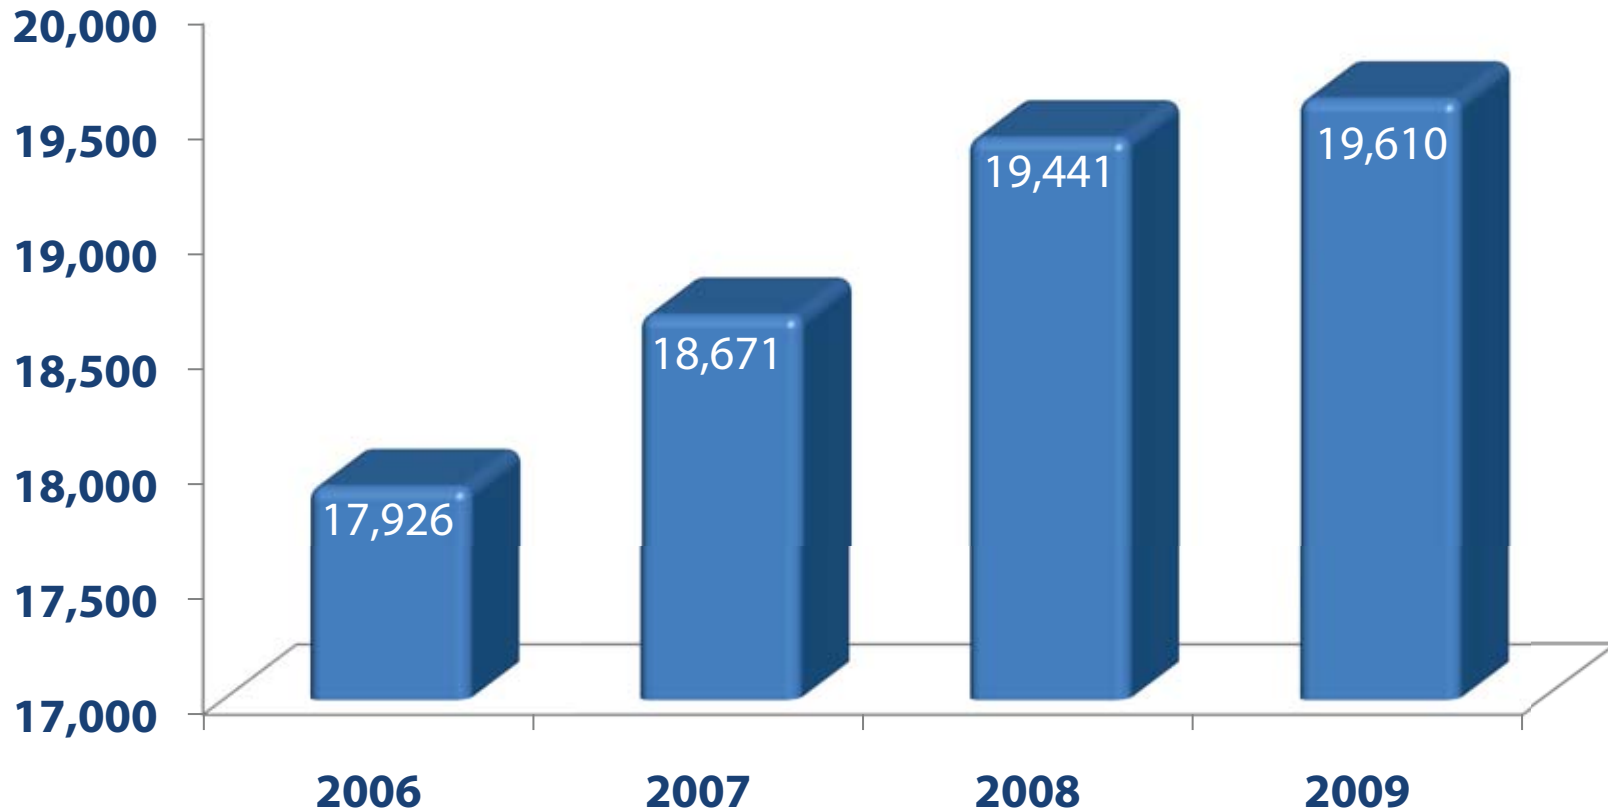

Renée Fleming
Best Classical Vocal Performance

Bill Cunliffe
*Best Instrumental
Arrangement for "West Side
Story Medley"*

Full-Time Equivalent Positions

At Year End

Our Impact on the Community

- University + its affiliates responsible for 47,000 direct and spill-over jobs in our region (8.8% of the total workforce)
- Added \$2.3 billion in wages for the region
- Generated \$141 million in sales taxes, personal income tax, and local property tax