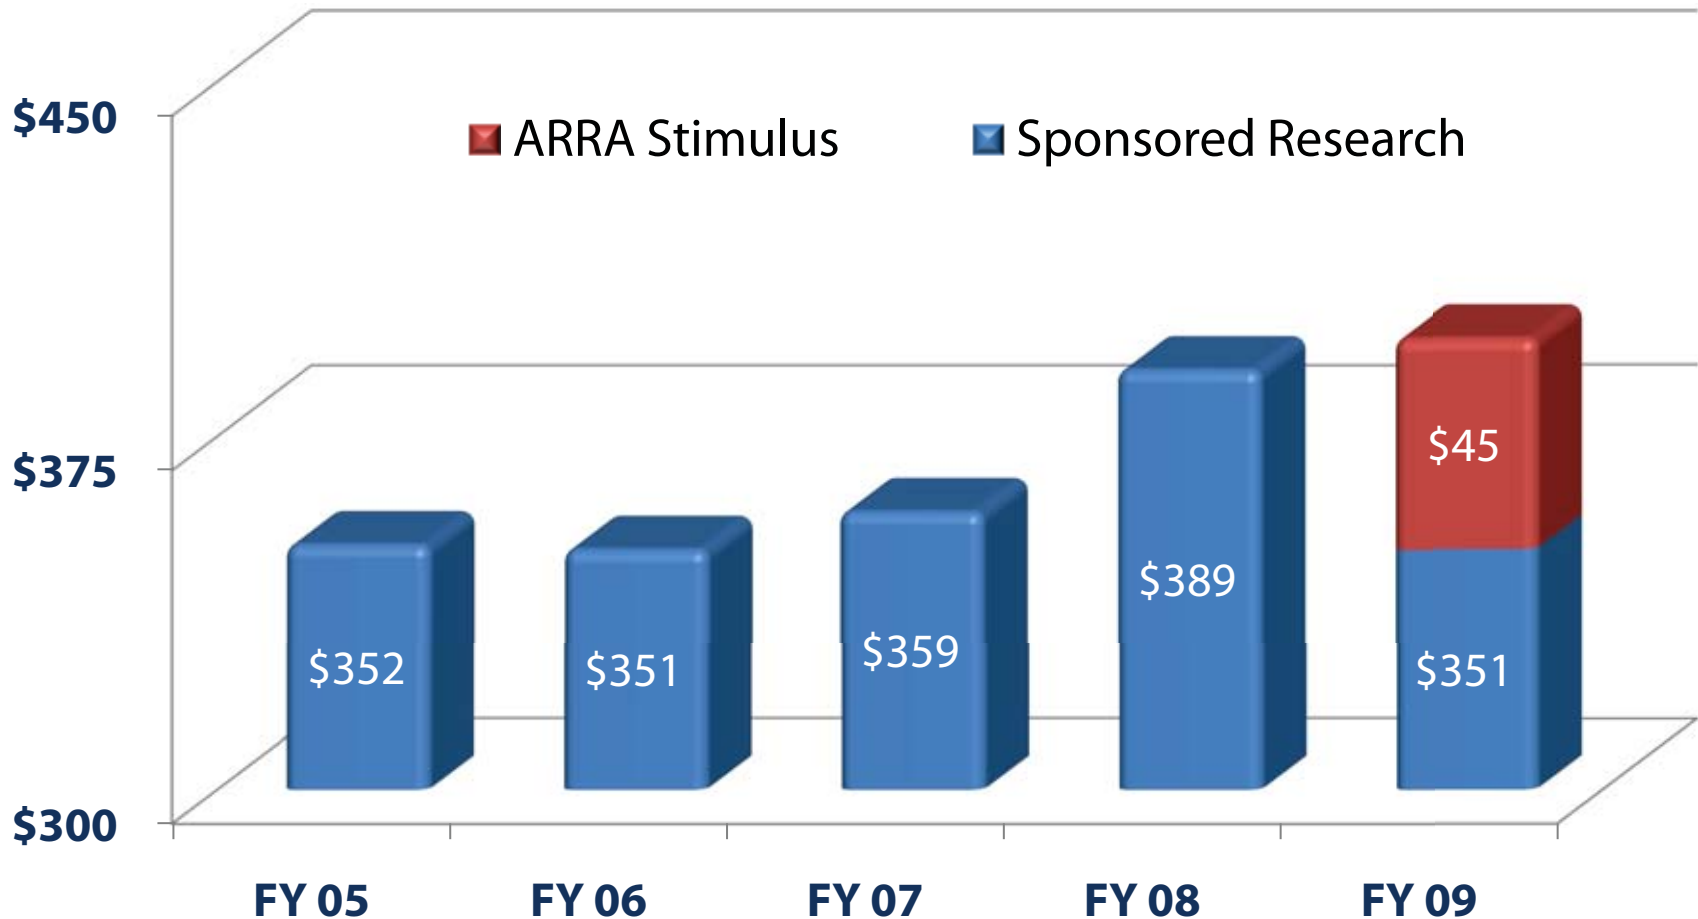

Sponsored Research & ARRA Stimulus

(In Millions)