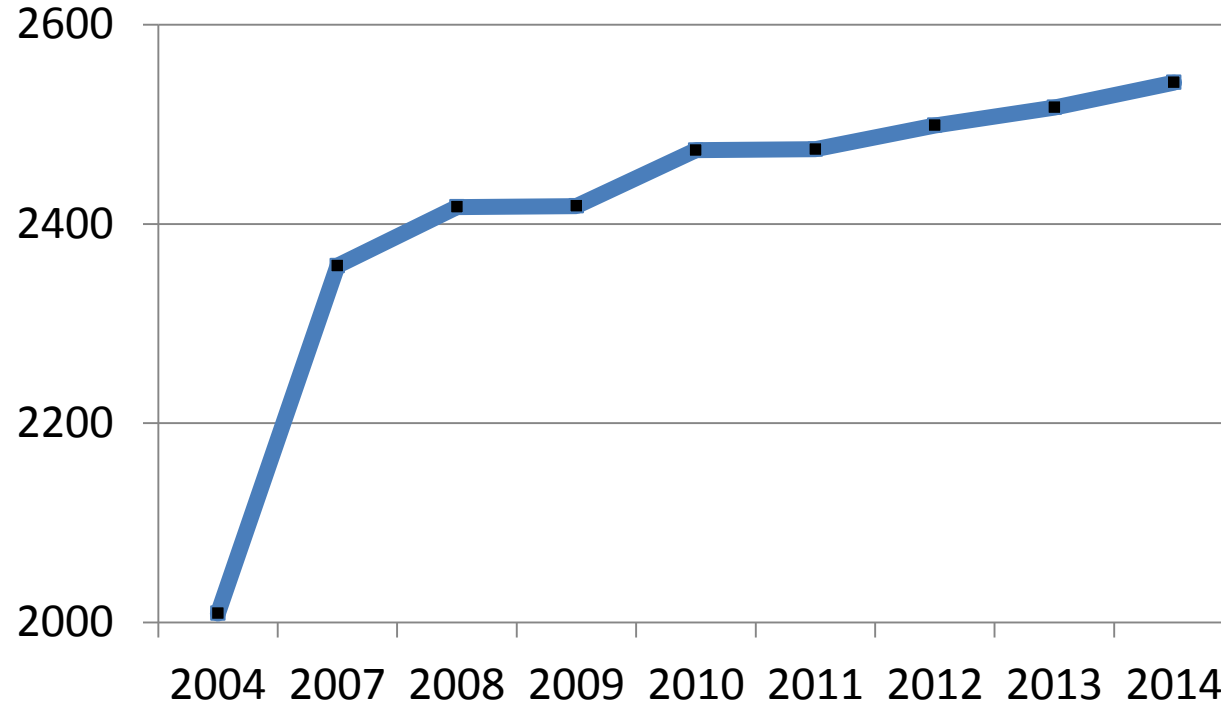

Faculty Growth