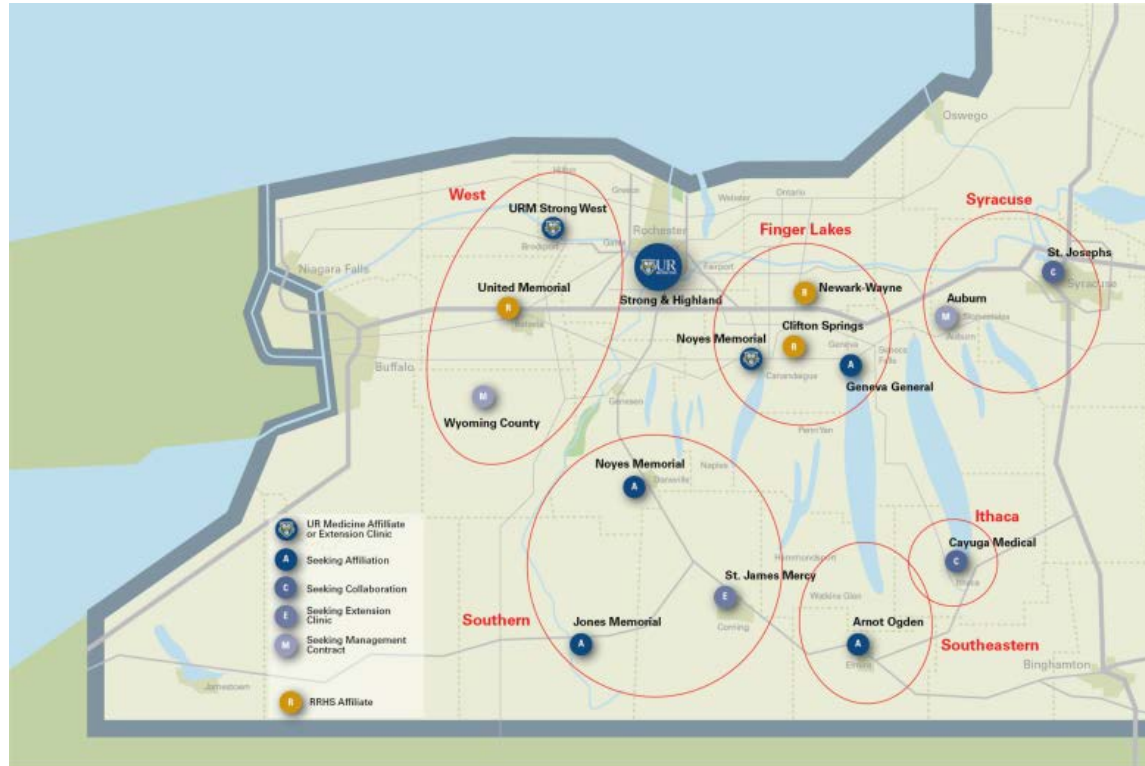

2015 LEADERSHIP RETREAT AT AMELIA ISLAND

Jon Burdick

Our Vision in 2020

Clinical Health Programs

National Academic Leadership

Professional Schools