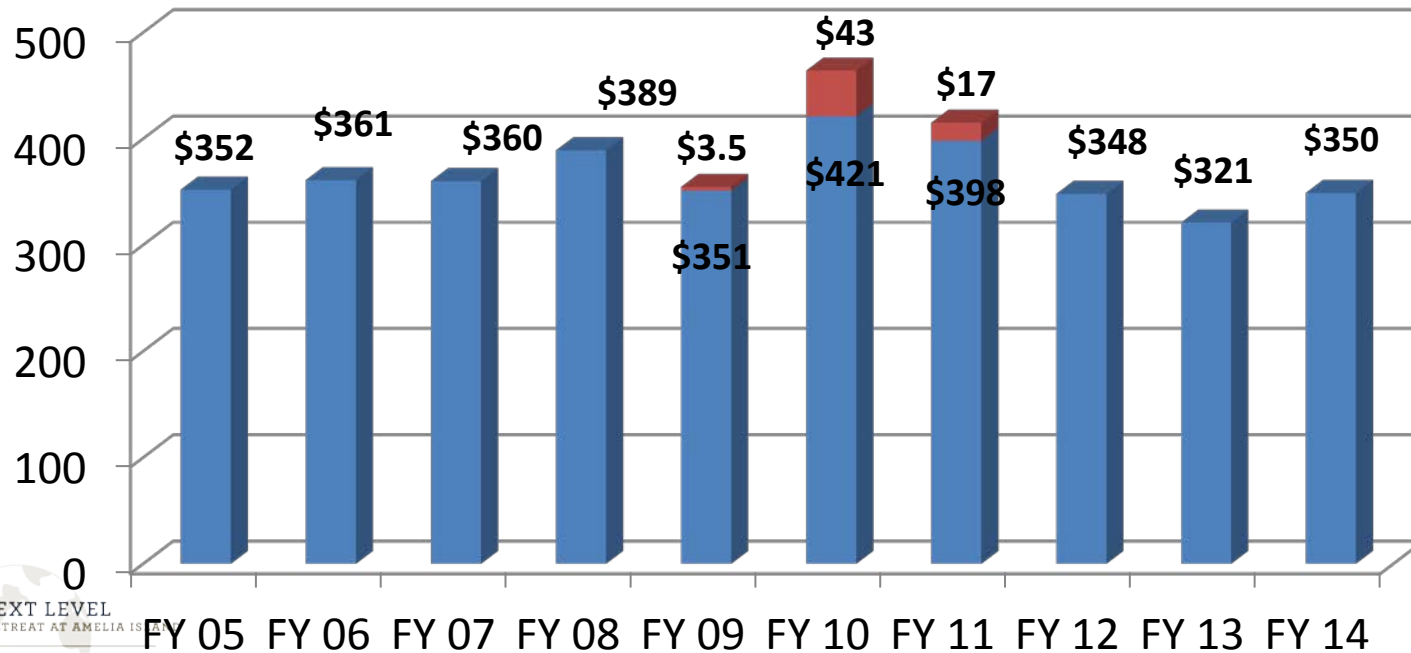

■ Sponsored Research ■ ARRA Stimulus

Students

Student Scholarships

Student Quality

Admission Year:	2005	2010	2011	2012	2013	2014
Applicants	11,293	12,711	13,678	14,788	16,156	16,420
Enrolled High School GPA	3.56	3.79	3.81	3.81	3.82	3.83
Enrolled Two-Score Equivalent SAT	1304	1332	1344	1358	1368	1375
Under-represented Minorities	12.2%	13.0%	13.6%	14.5%	16.0%	15.0%
International Students	3.3%	12.3%	16.0%	15.8%	20.7%	23.0%