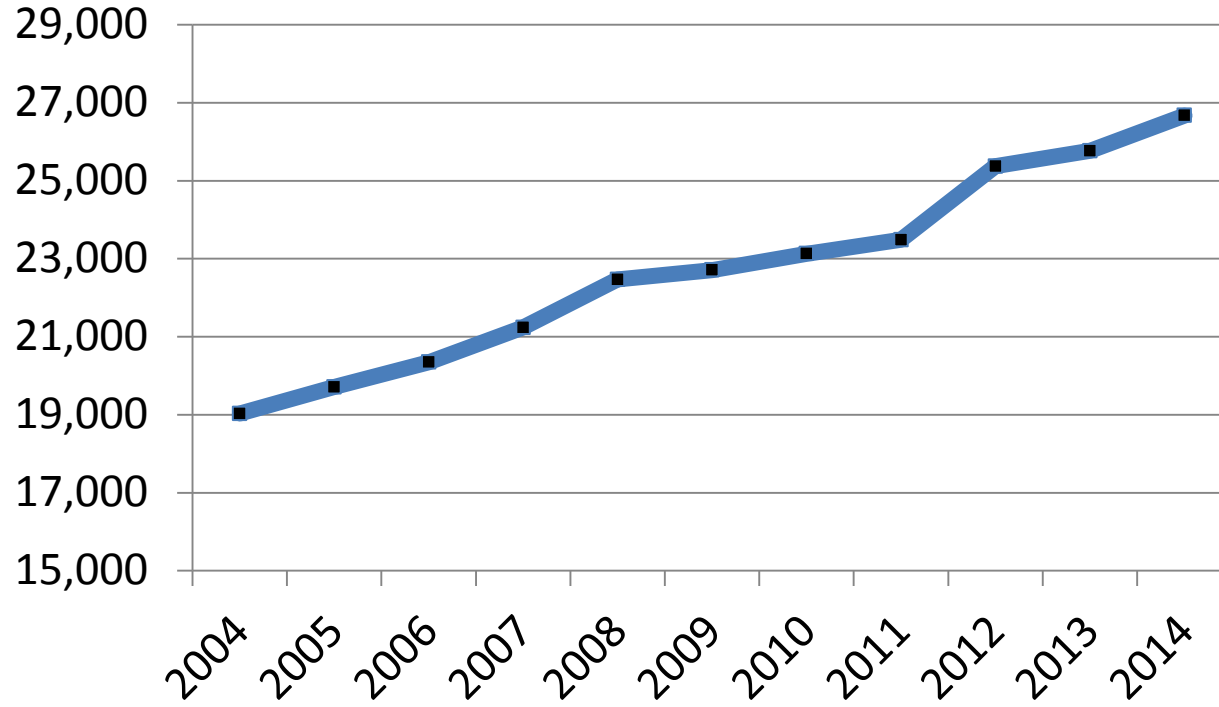

I-390 Interchange

THE NEXT LEVEL

2015 LEADERSHIP RETREAT AT AMELIA ISLAND

University of Rochester Headcount

Campaign Goal Reached

\$ 1,200,000,000

and counting...

THE NEXT LEVEL