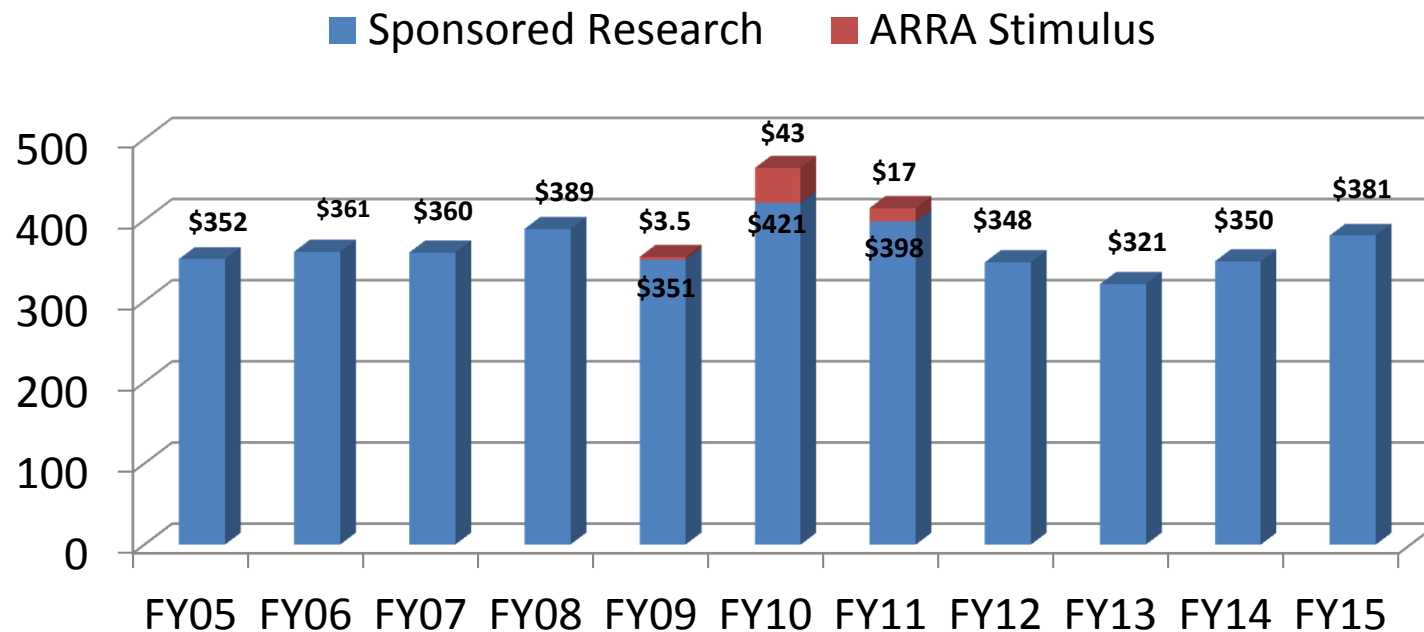

\$ 1.35 Billion

Endowed Professorships

Student Support

Facilities Projects

Largest Private Employer

Sponsored Research

Awards in \$Millions

Danny Wegman