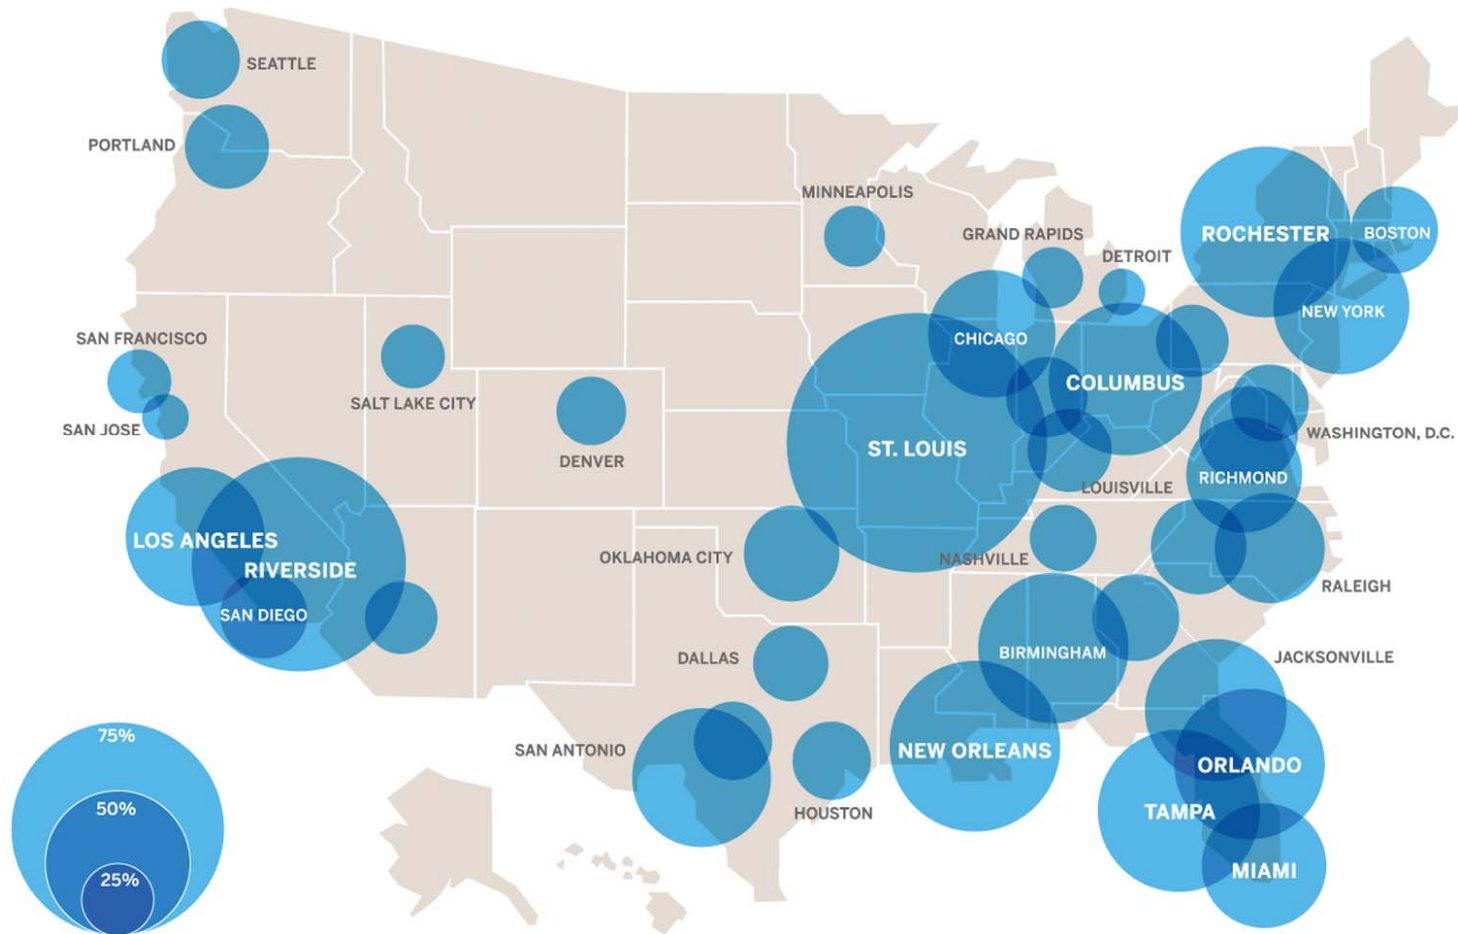

The Future of Rochester

City of Optimism

Catalytic Steps

Eastman Business Park

K-12 Education

Job Creation

Job Growth

Source: *The Atlantic*

Making This Future a Reality

20th Century Rochester

1930s and 1940s

Investment in the 1960s

Decline of Manufacturing

Consequences of Decline

A Tale of Two Cities

Decisive Moment