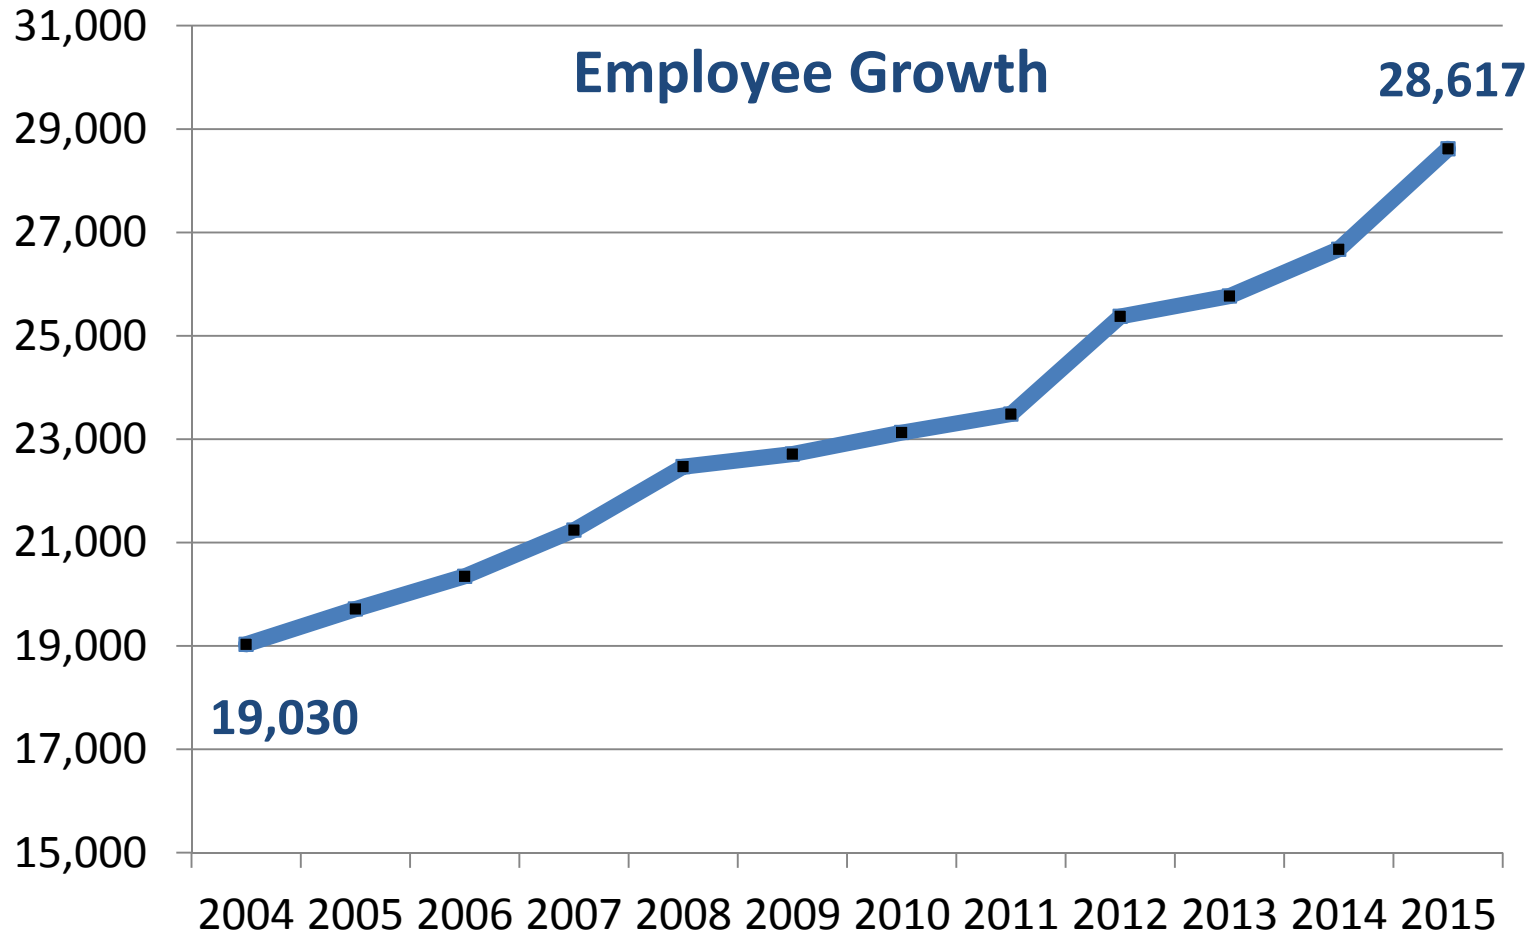

\$ 1.35 Billion

Endowed Professorships

Student Support

Facilities Projects

Largest Private Employer

Sponsored Research

Awards in \$Millions

Danny Wegman