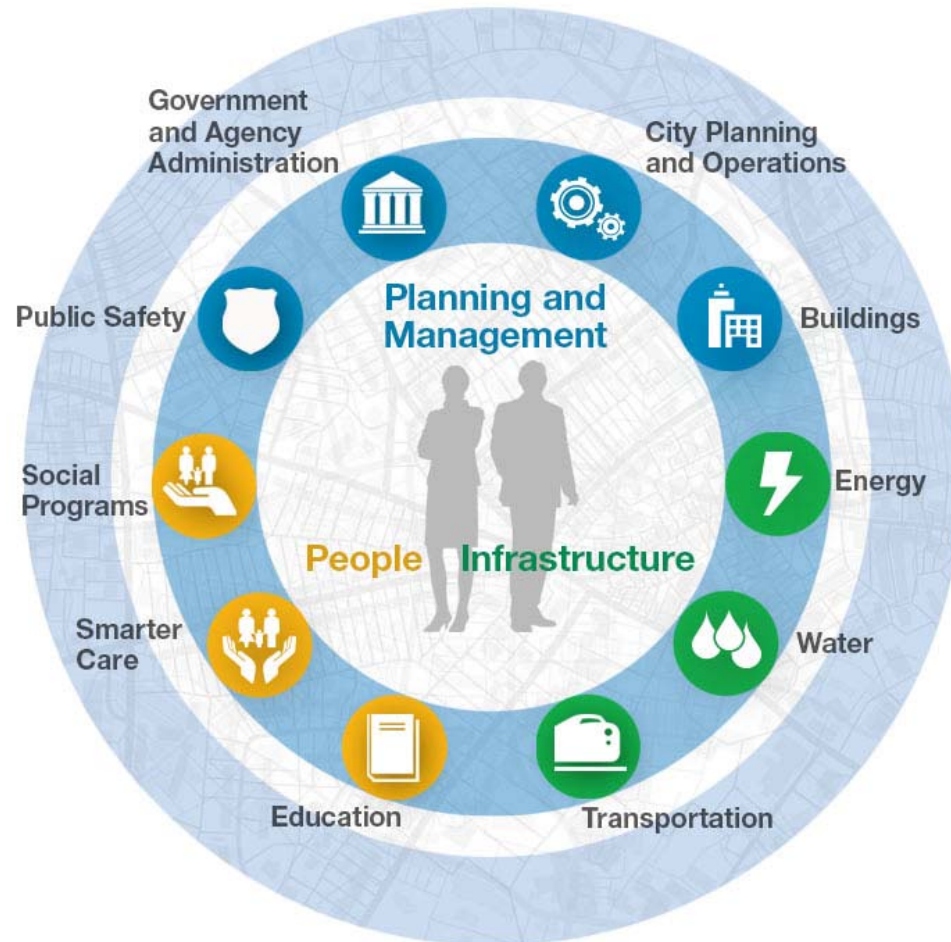

Superintendent Shaun Nelms

Sustained Commitment

Restructuring Education

New Model

Addressing Challenges

Rochester Teachers

Center for Urban Education Success

Poverty in Rochester

Rochester-Monroe Anti-Poverty Initiative

Roadmap for Change

Coordination with Economic Development Efforts

Rochester-Monroe
Anti-Poverty
Initiative

Upstate
Revitalization
Initiative

IBM Smarter Cities Challenge