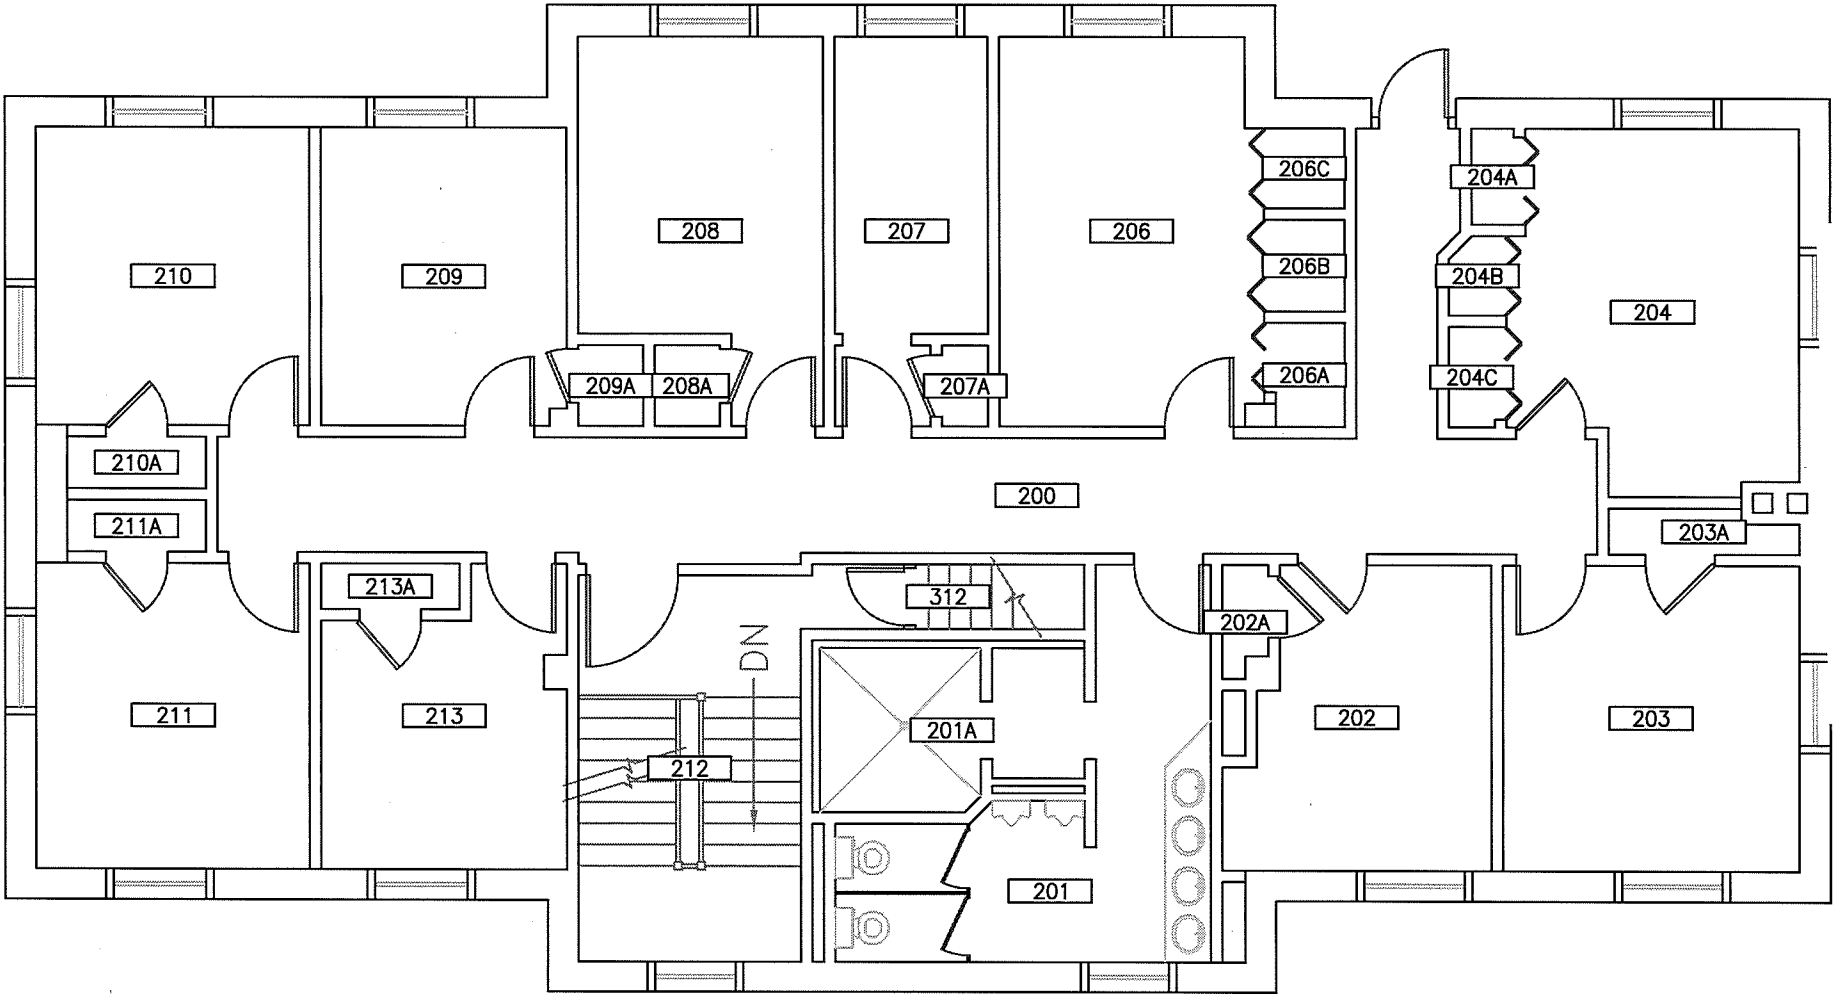

Tiernan

SAM House

Wilson Blvd.

UNIVERSITY of
ROCHESTER

DRAWN OR REVISED BY:
KEVIN KEHOE

DATE DRAWN OR REVISED:
06-06-11

DRAWING NAME:
FIRST FLOOR PLAN

DRAWING SCALE:
3/32" = 1'-0"

DRAWING NAME:
Sigma House

BUILDING NUMBER:
099

DRAWING LOCATION:
P:\SPACE\RC\099 COMM LEARN CTR\099-01

CAMPUS PLANNING, DESIGN & CONSTRUCTION

Tiernan

SAM
House

Wilson Blvd.

Tiernan

SAM
House

Wilson Blvd.

 UNIVERSITY of ROCHESTER	DRAWN OR REVISED BY: KEVIN KEHOE	DRAWING NAME: THIRD FLOOR PLAN	BUILDING NAME: Sigma Phi Epsilon	DRAWING LOCATION: P:\SPACE\RC\099 COMM LEARN CTR\099-03
	DATE DRAWN OR REVISED: 06-06-11	DRAWING SCALE: 3/32" = 1'-0"	BUILDING NUMBER: 099	CAMPUS PLANNING, DESIGN & CONSTRUCTION