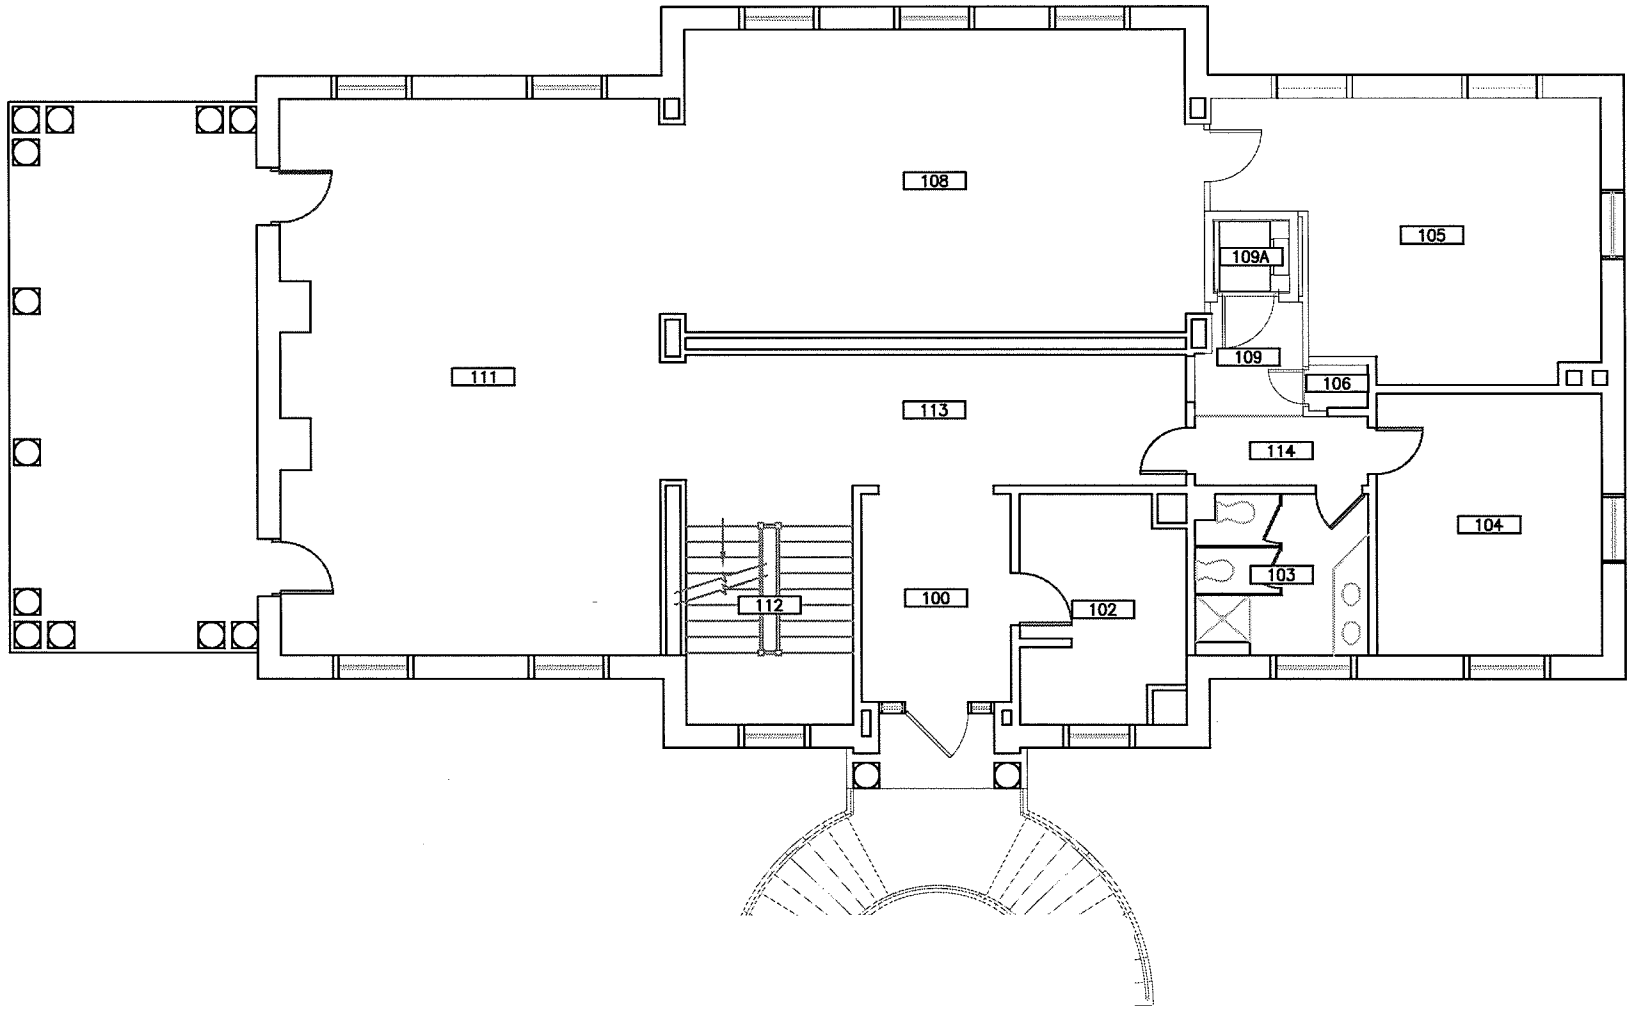

Tiernan

SAM House

Wilson Blvd.

UNIVERSITY of
ROCHESTER

DRAWN OR REVISED BY:
KEVIN KEHOE

DATE DRAWN OR REVISED:
06-06-11

DRAWING NAME:
FIRST FLOOR PLAN

DRAWING SCALE:
3/32" = 1'-0"

DRAWING NAME:
Sigma House

BUILDING NUMBER:
099

DRAWING LOCATION:
P:\SPACE\RC\099 COMM LEARN CTR\099-01

CAMPUS PLANNING, DESIGN & CONSTRUCTION

Tiernan

SAM
House

Wilson Blvd.

Tiernan

SAM
House

Wilson Blvd.

 UNIVERSITY of ROCHESTER	DRAWN OR REVISED BY: KEVIN KEHOE	DRAWING NAME: THIRD FLOOR PLAN	BUILDING NAME: Sigma Phi Epsilon	DRAWING LOCATION: P:\SPACE\RC\099 COMM LEARN CTR\099-03
	DATE DRAWN OR REVISED: 06-06-11	DRAWING SCALE: 3/32" = 1'-0"	BUILDING NUMBER: 099	CAMPUS PLANNING, DESIGN & CONSTRUCTION