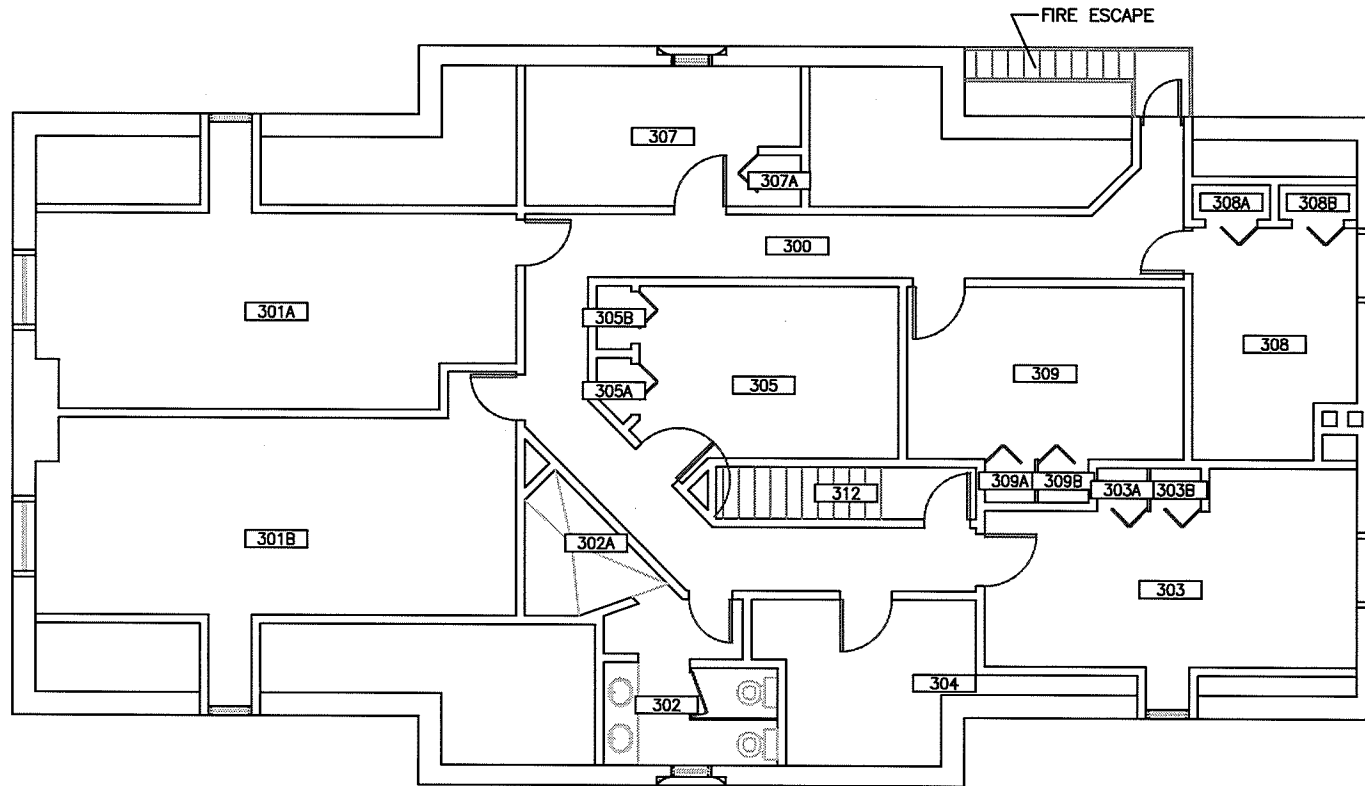

Tiernan

SAM House

Wilson Blvd.

UNIVERSITY of
ROCHESTER

DRAWN OR REVISED BY:
KEVIN KEHOE

DATE DRAWN OR REVISED:
06-06-11

DRAWING NAME:
FIRST FLOOR PLAN

DRAWING SCALE:
3/32" = 1'-0"

DRAWING NAME:
Sigma House

BUILDING NUMBER:
099

DRAWING LOCATION:
P:\SPACE\RC\099 COMM LEARN CTR\099-01

CAMPUS PLANNING, DESIGN & CONSTRUCTION

Tiernan

SAM
House

Wilson Blvd.

Tiernan

SAM
House

Wilson Blvd.

 UNIVERSITY of ROCHESTER	DRAWN OR REVISED BY: KEVIN KEHOE	DRAWING NAME: THIRD FLOOR PLAN	BUILDING NAME: Sigma Phi Epsilon	DRAWING LOCATION: P:\SPACE\RC\099 COMM LEARN CTR\099-03
	DATE DRAWN OR REVISED: 06-06-11	DRAWING SCALE: 3/32" = 1'-0"	BUILDING NUMBER: 099	CAMPUS PLANNING, DESIGN & CONSTRUCTION