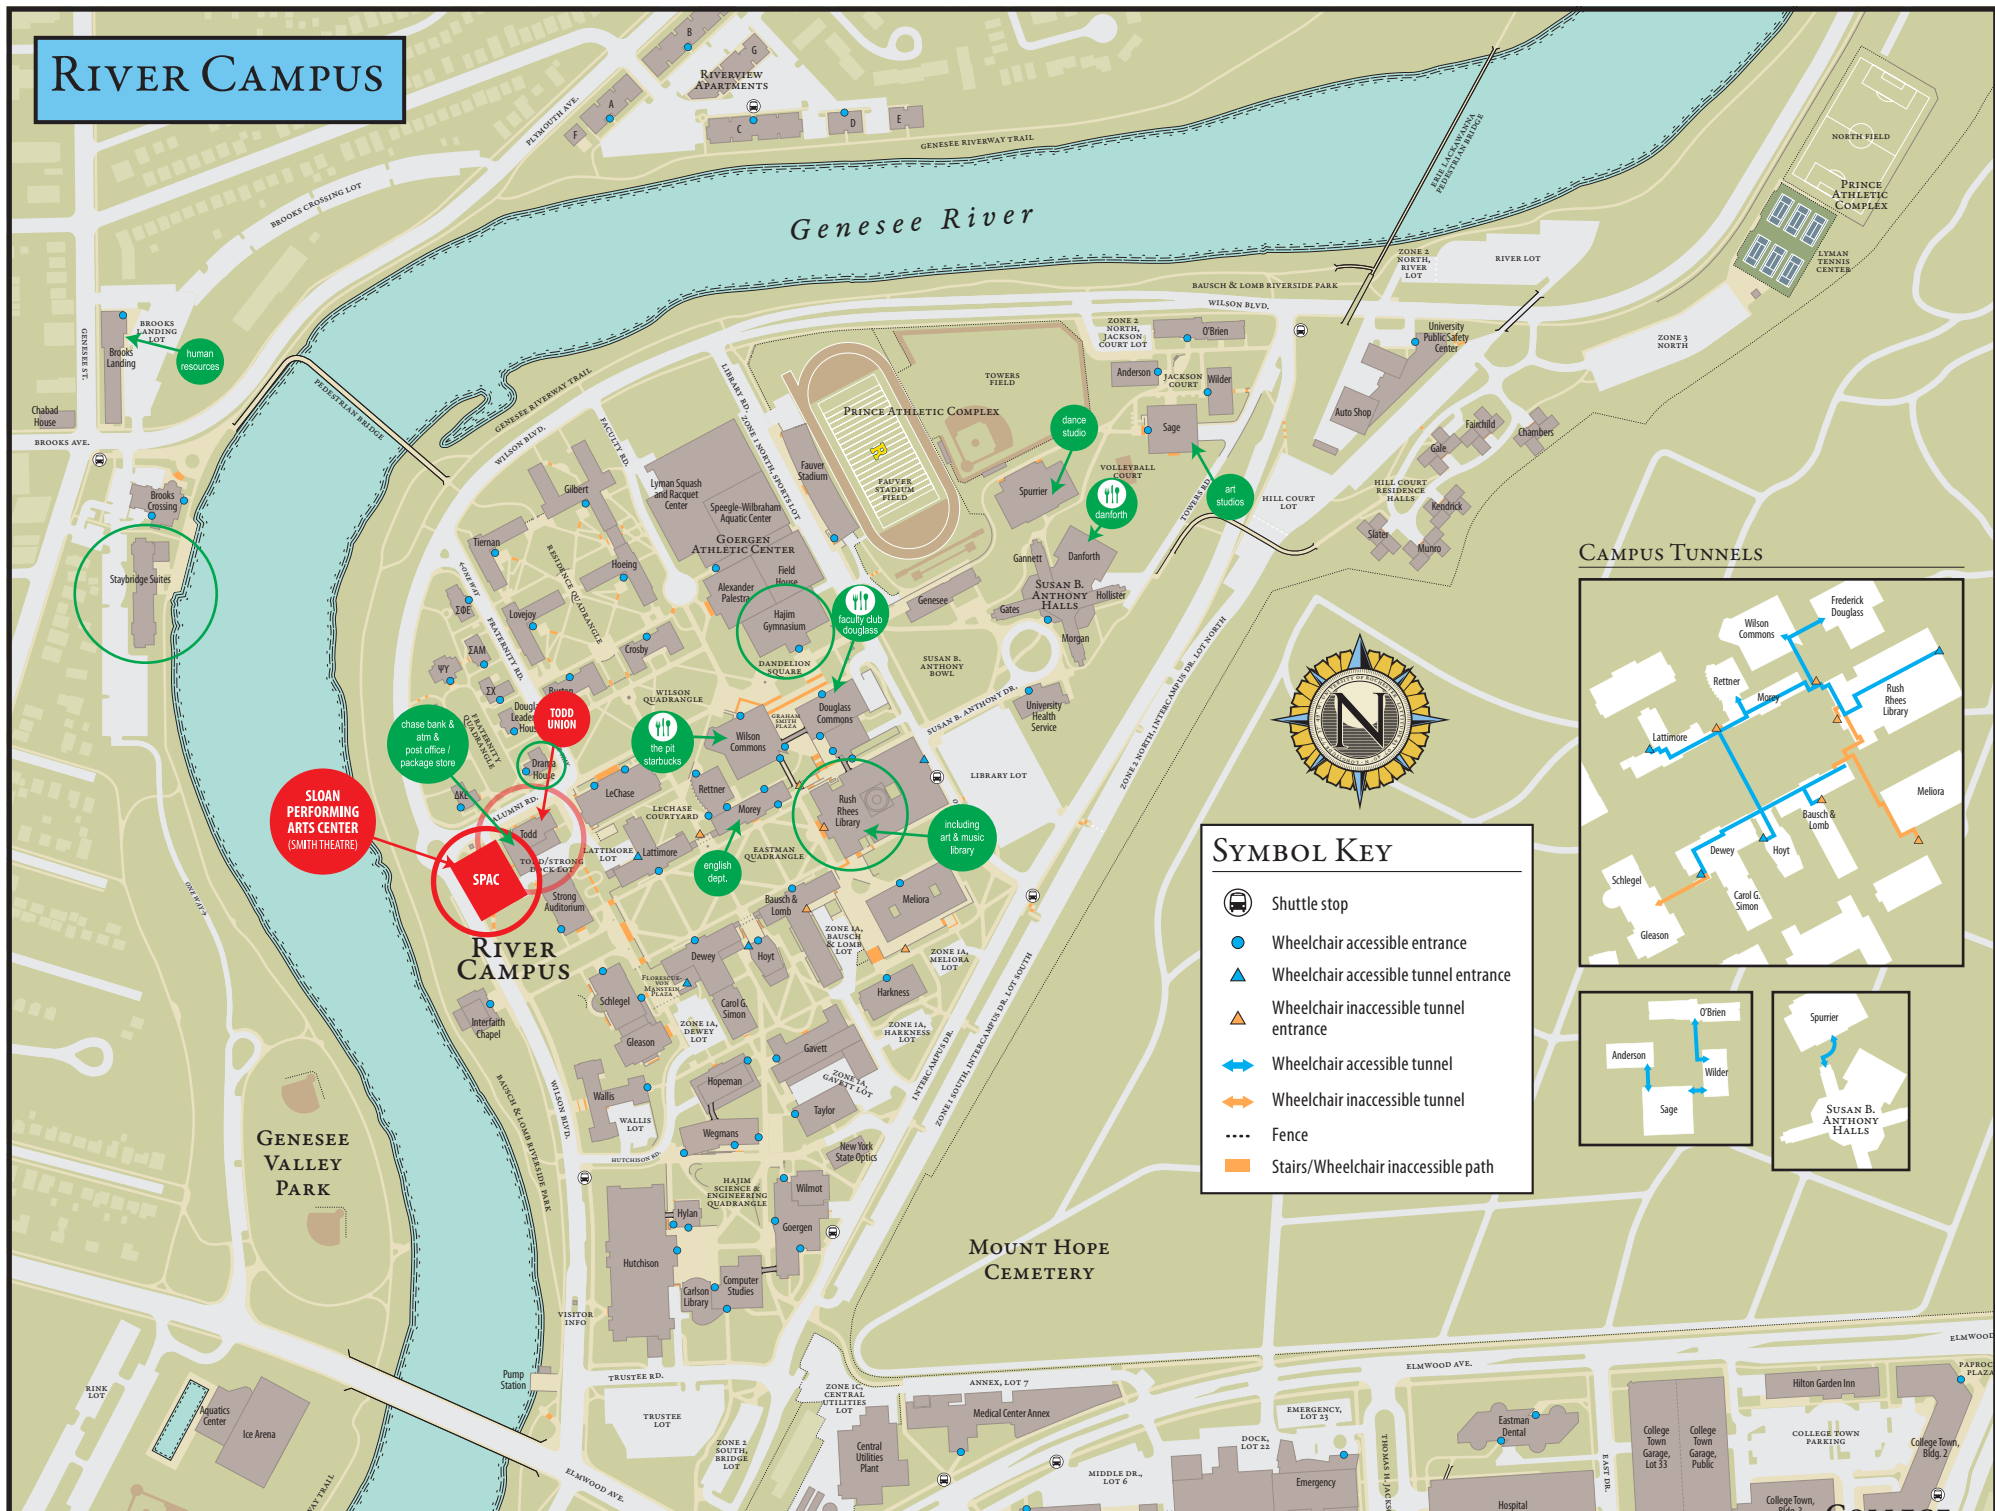

RIVER CAMPUS

Genesee River

RIVER CAMPUS

MOUNT HOPE CEMETERY

GENESEE VALLEY PARK

CAMPUS TUNNELS

SYMBOL KEY

- Shuttle stop
- Wheelchair accessible entrance
- Wheelchair accessible tunnel entrance
- Wheelchair inaccessible tunnel entrance
- Wheelchair accessible tunnel
- Wheelchair inaccessible tunnel
- Fence
- Stairs/Wheelchair inaccessible path