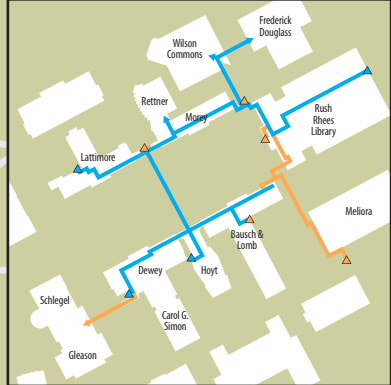

RIVER CAMPUS

Genesee River

RIVER CAMPUS

MOUNT HOPE CEMETERY

GENESEE VALLEY PARK

CAMPUS TUNNELS

SYMBOL KEY

- Shuttle stop
- Wheelchair accessible entrance
- Wheelchair accessible tunnel entrance
- Wheelchair inaccessible tunnel entrance
- Wheelchair accessible tunnel
- Wheelchair inaccessible tunnel
- Fence
- Stairs/Wheelchair inaccessible path