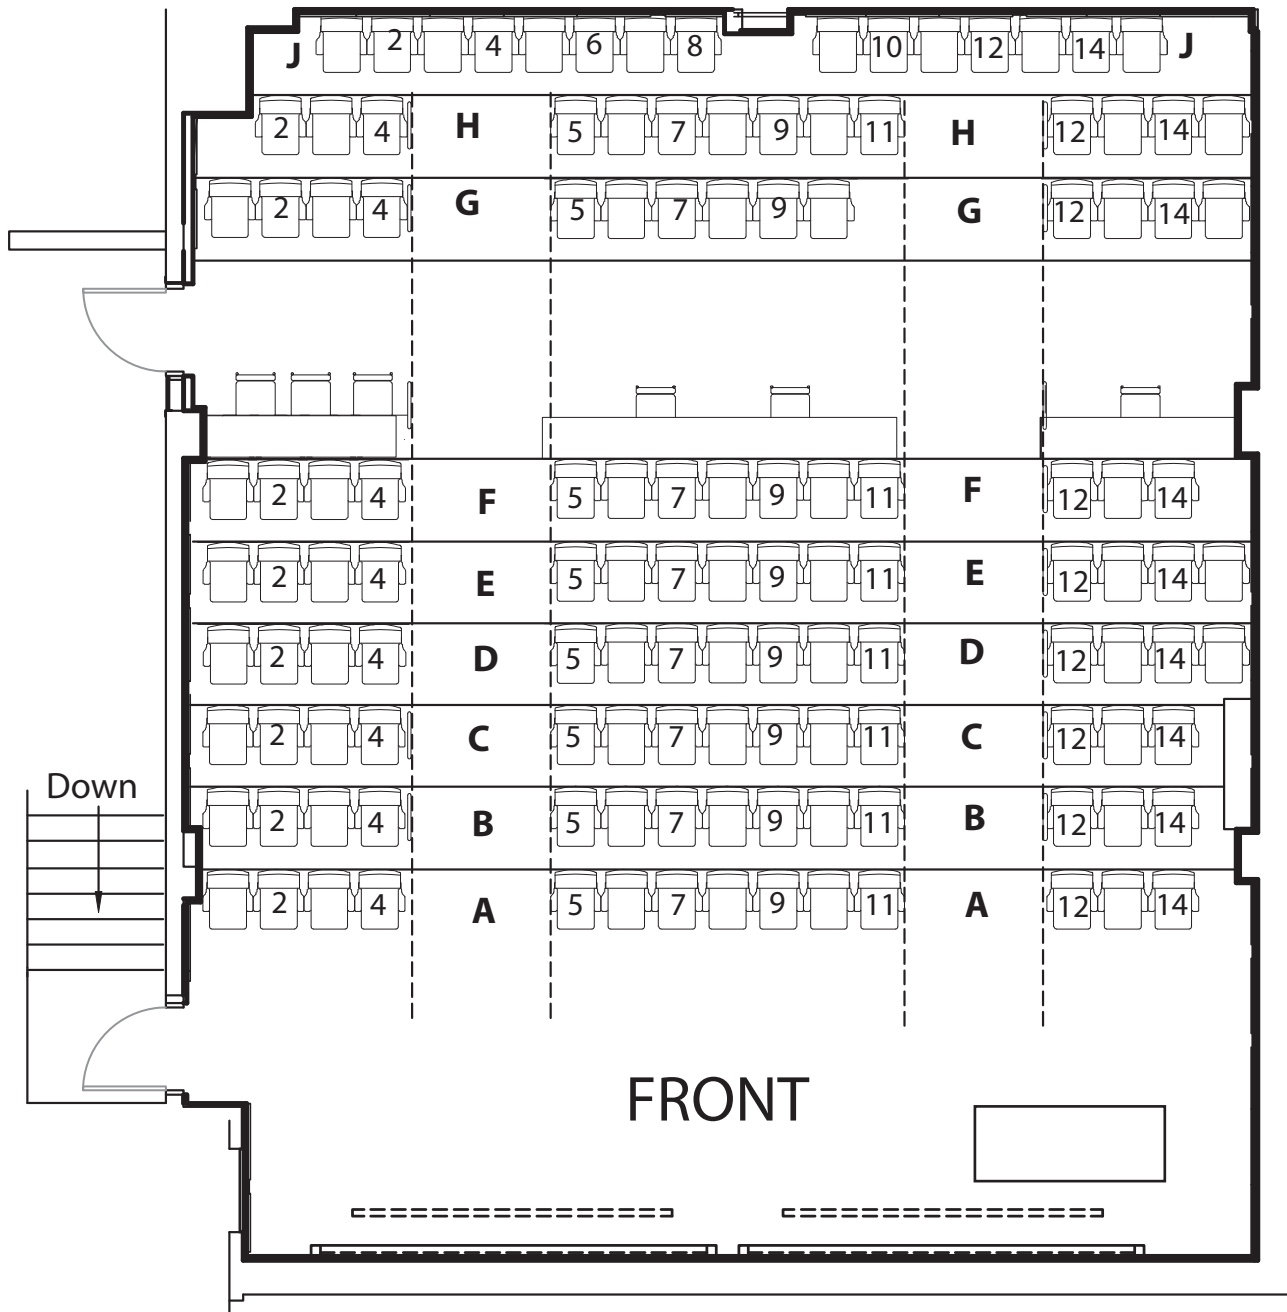

BACK

Bausch & Lomb 109
for Common Exam Time: 70 alternating seats