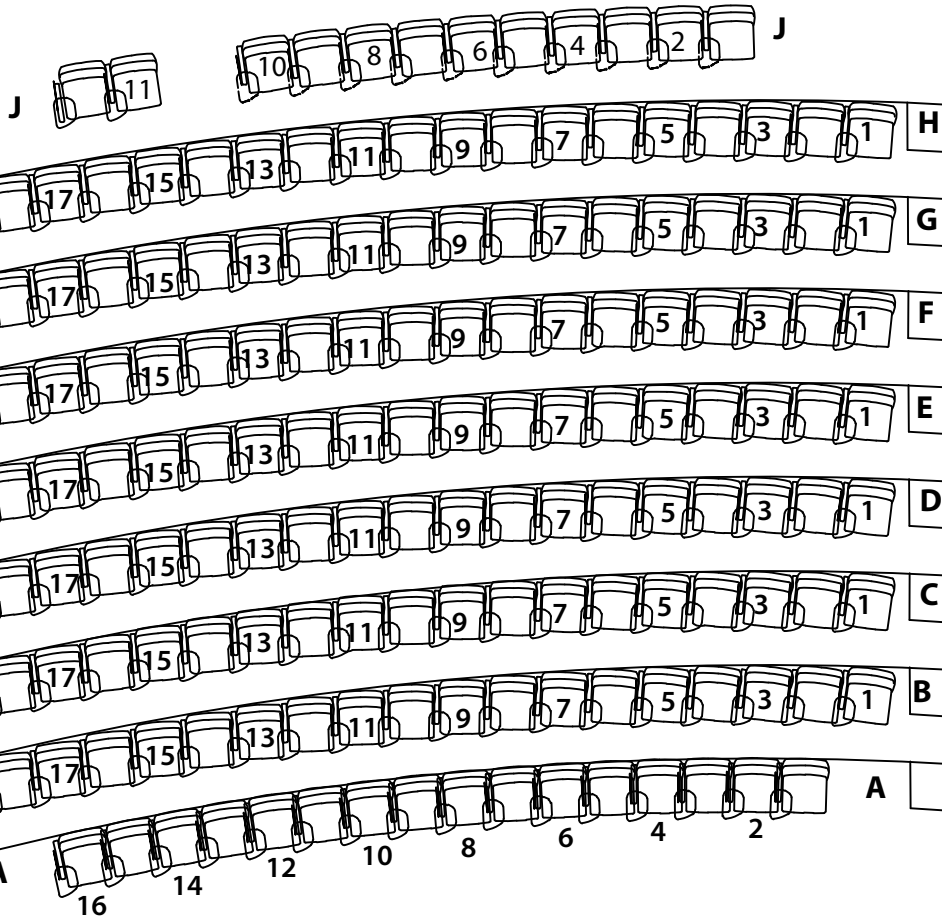

BACK

FRONT

Wegmans Hall RM 1400
for Common Exam time: 77 Alternating Seats