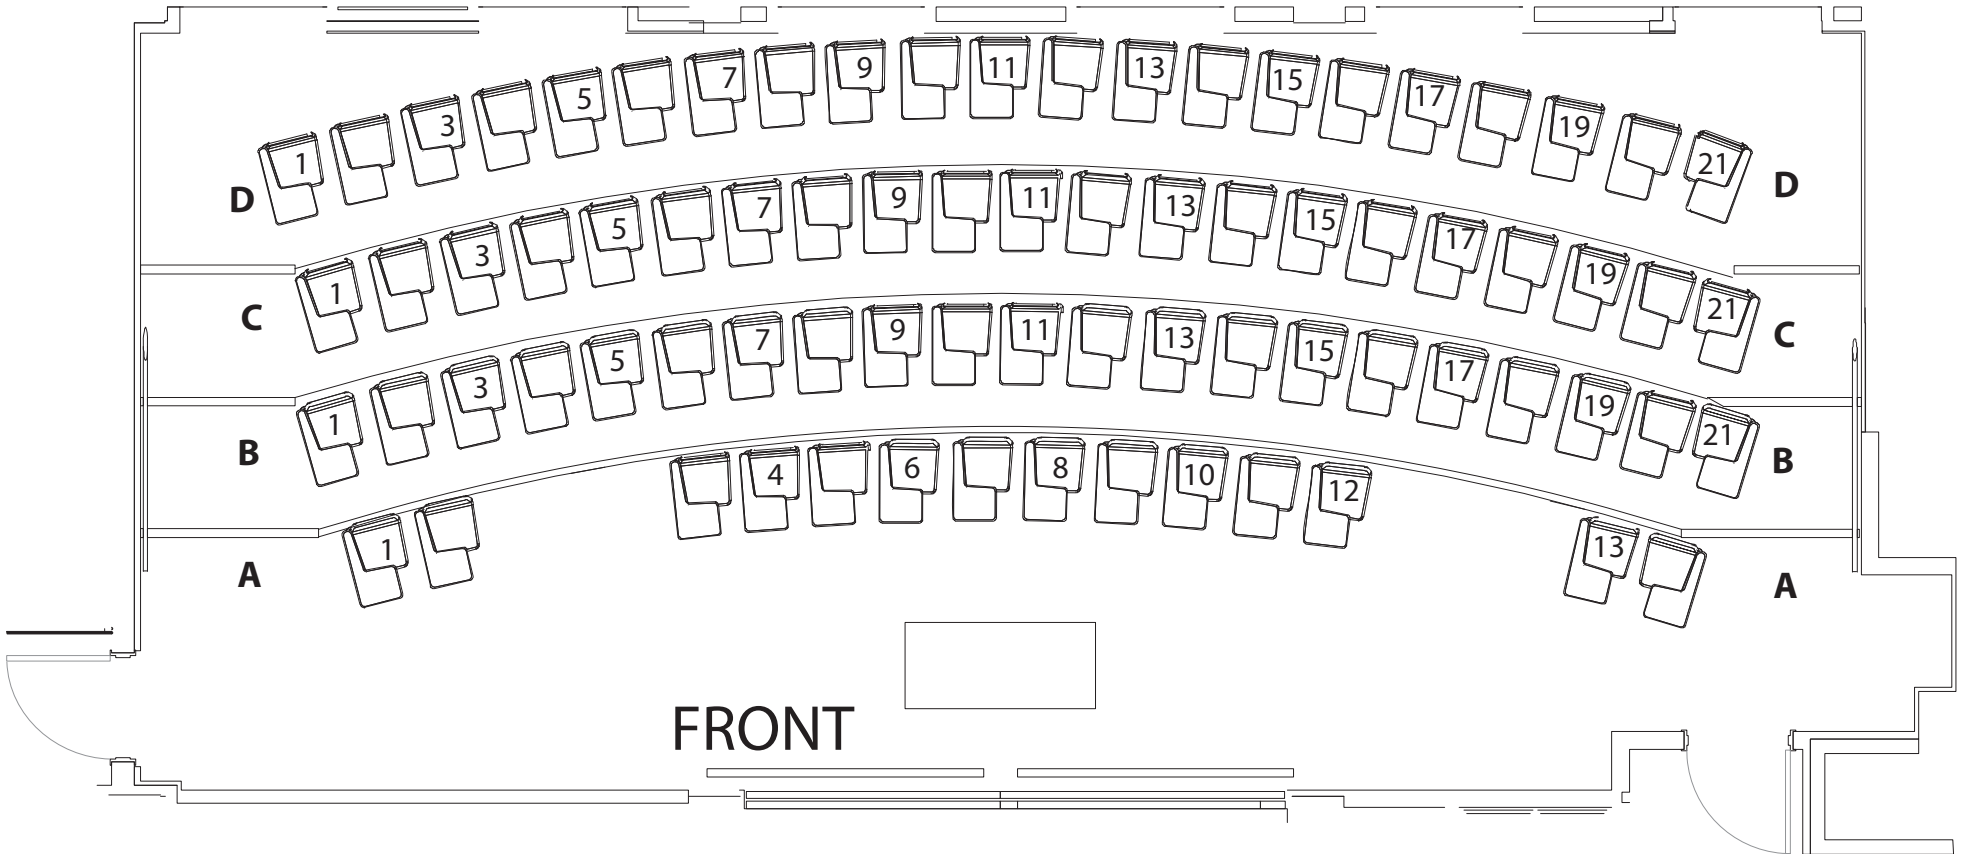

BACK

202 Gavett
for Common Exam Time: 40 alternating seats