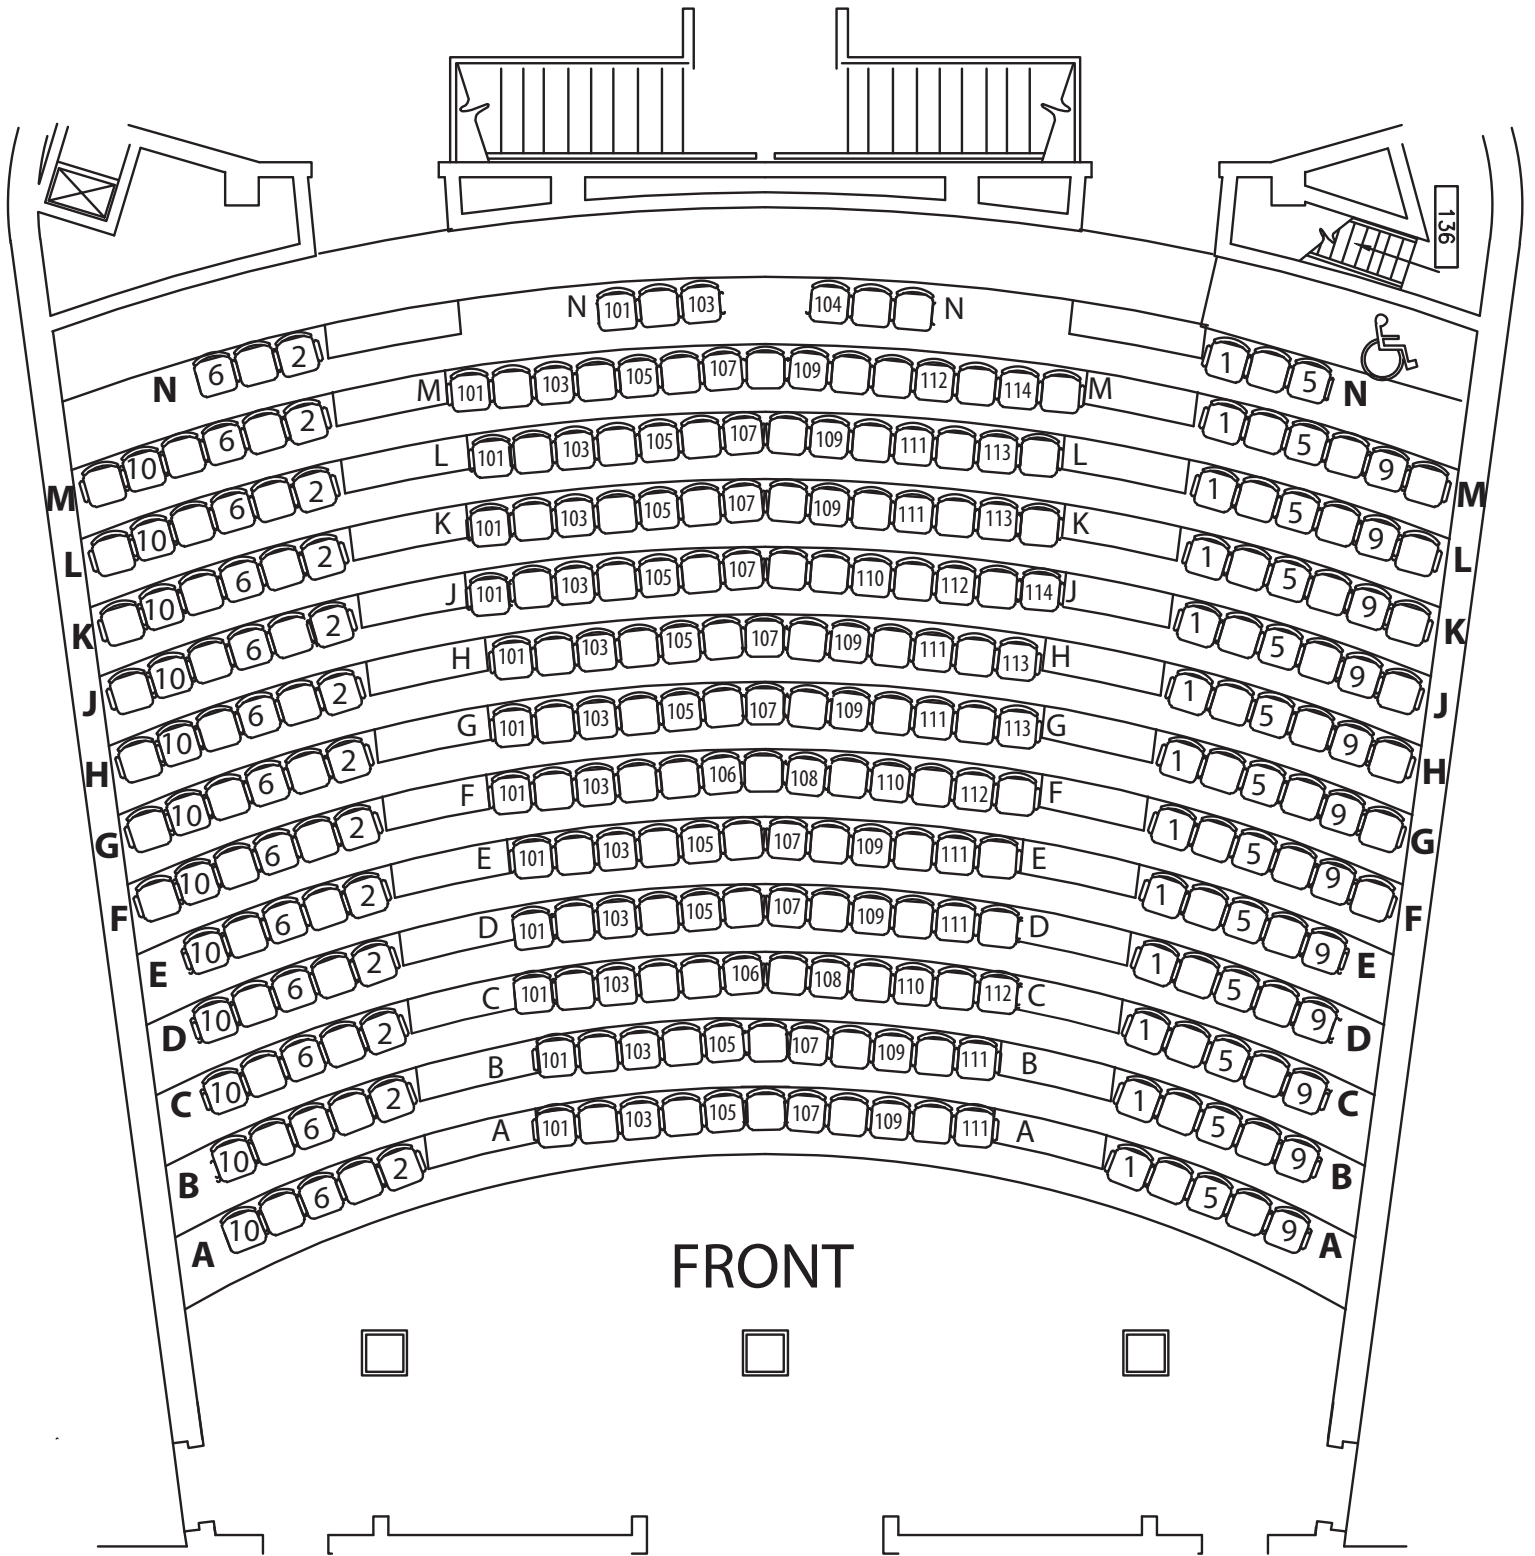

BACK

Hoyt Hall
for Common Exam time: 157 Seats