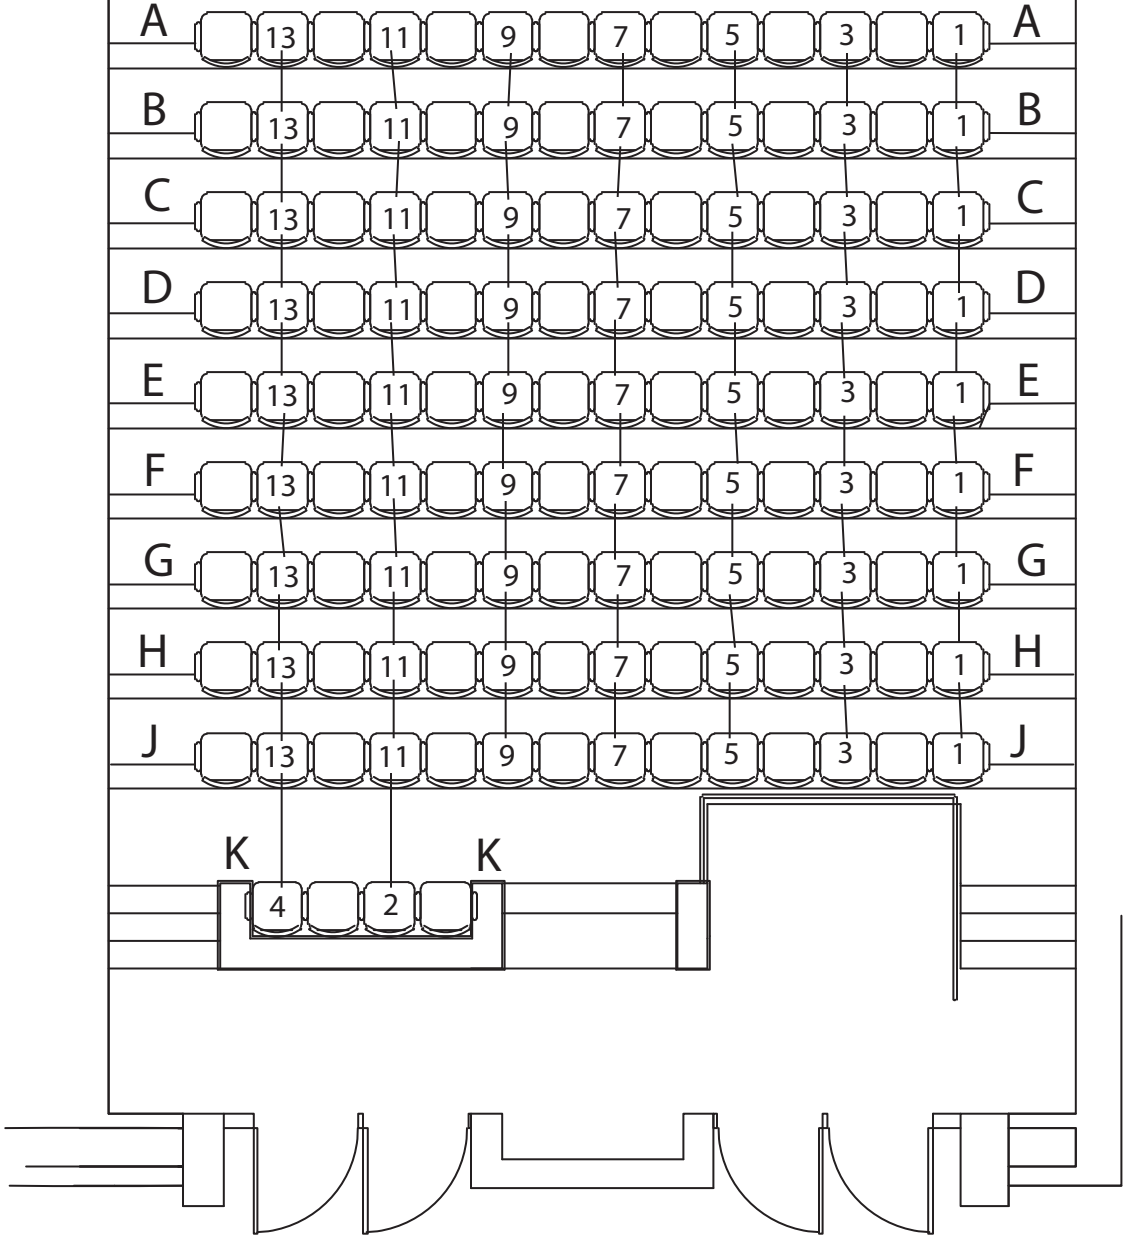

140

LANDER AUDITORIUM

Lander Auditorium
Hutchison 140
for Common Exam time: 65 Alternating Seats