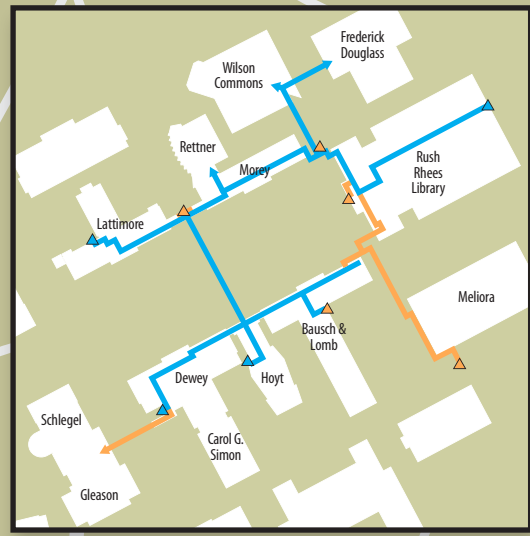

RIVER CAMPUS

CAMPUS TUNNELS

SYMBOL KEY

- Meliora Weekend parking
- First-floor entrance (Strong Memorial Hospital)
- Bus stop
- Color-coded elevator (Medical Center)
- Wheelchair-accessible entrance
- Wheelchair-accessible tunnel entrance
- Wheelchair-inaccessible tunnel entrance
- Wheelchair-accessible tunnel
- Wheelchair-inaccessible tunnel
- Under construction
- Fence
- Stairs/Wheelchair-inaccessible path
- Meliora Weekend registration bldg.
- Uber/Lyft Pick-up and Drop-off

Eastman Campus

Memorial Art Gallery

South Campus