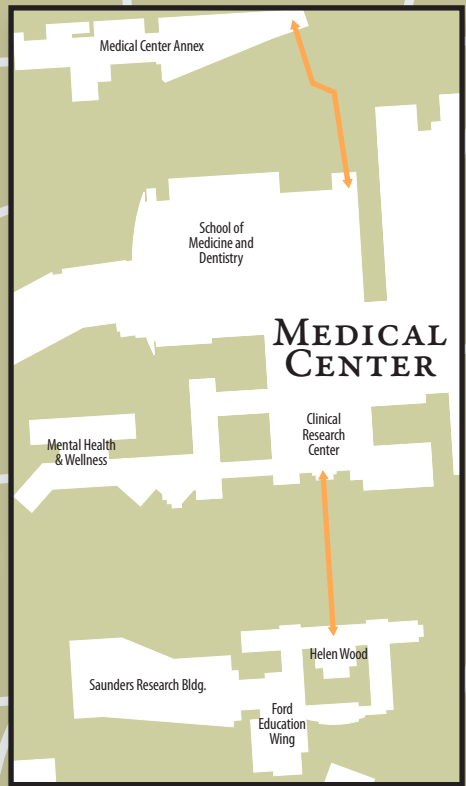

RIVER CAMPUS

CAMPUS TUNNELS

SYMBOL KEY

- Meliora Weekend parking
- First-floor entrance (Strong Memorial Hospital)
- Bus stop
- Color-coded elevator (Medical Center)
- Wheelchair-accessible entrance
- Wheelchair-accessible tunnel entrance
- Wheelchair-inaccessible tunnel entrance
- Wheelchair-accessible tunnel
- Wheelchair-inaccessible tunnel
- Under construction
- Fence
- Stairs/Wheelchair-inaccessible path
- Meliora Weekend registration bldg.
- Uber/Lyft Pick-up and Drop-off

Eastman Campus

Memorial Art Gallery

South Campus