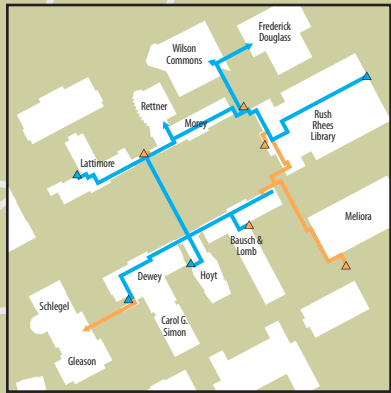

# RIVER CAMPUS

## CAMPUS TUNNELS

### SYMBOL KEY

- Bus stop
- Wheelchair accessible entrance
- Wheelchair accessible tunnel entrance
- Wheelchair inaccessible tunnel entrance
- Wheelchair accessible tunnel
- Wheelchair inaccessible tunnel
- Fence
- Stairs/Wheelchair inaccessible path