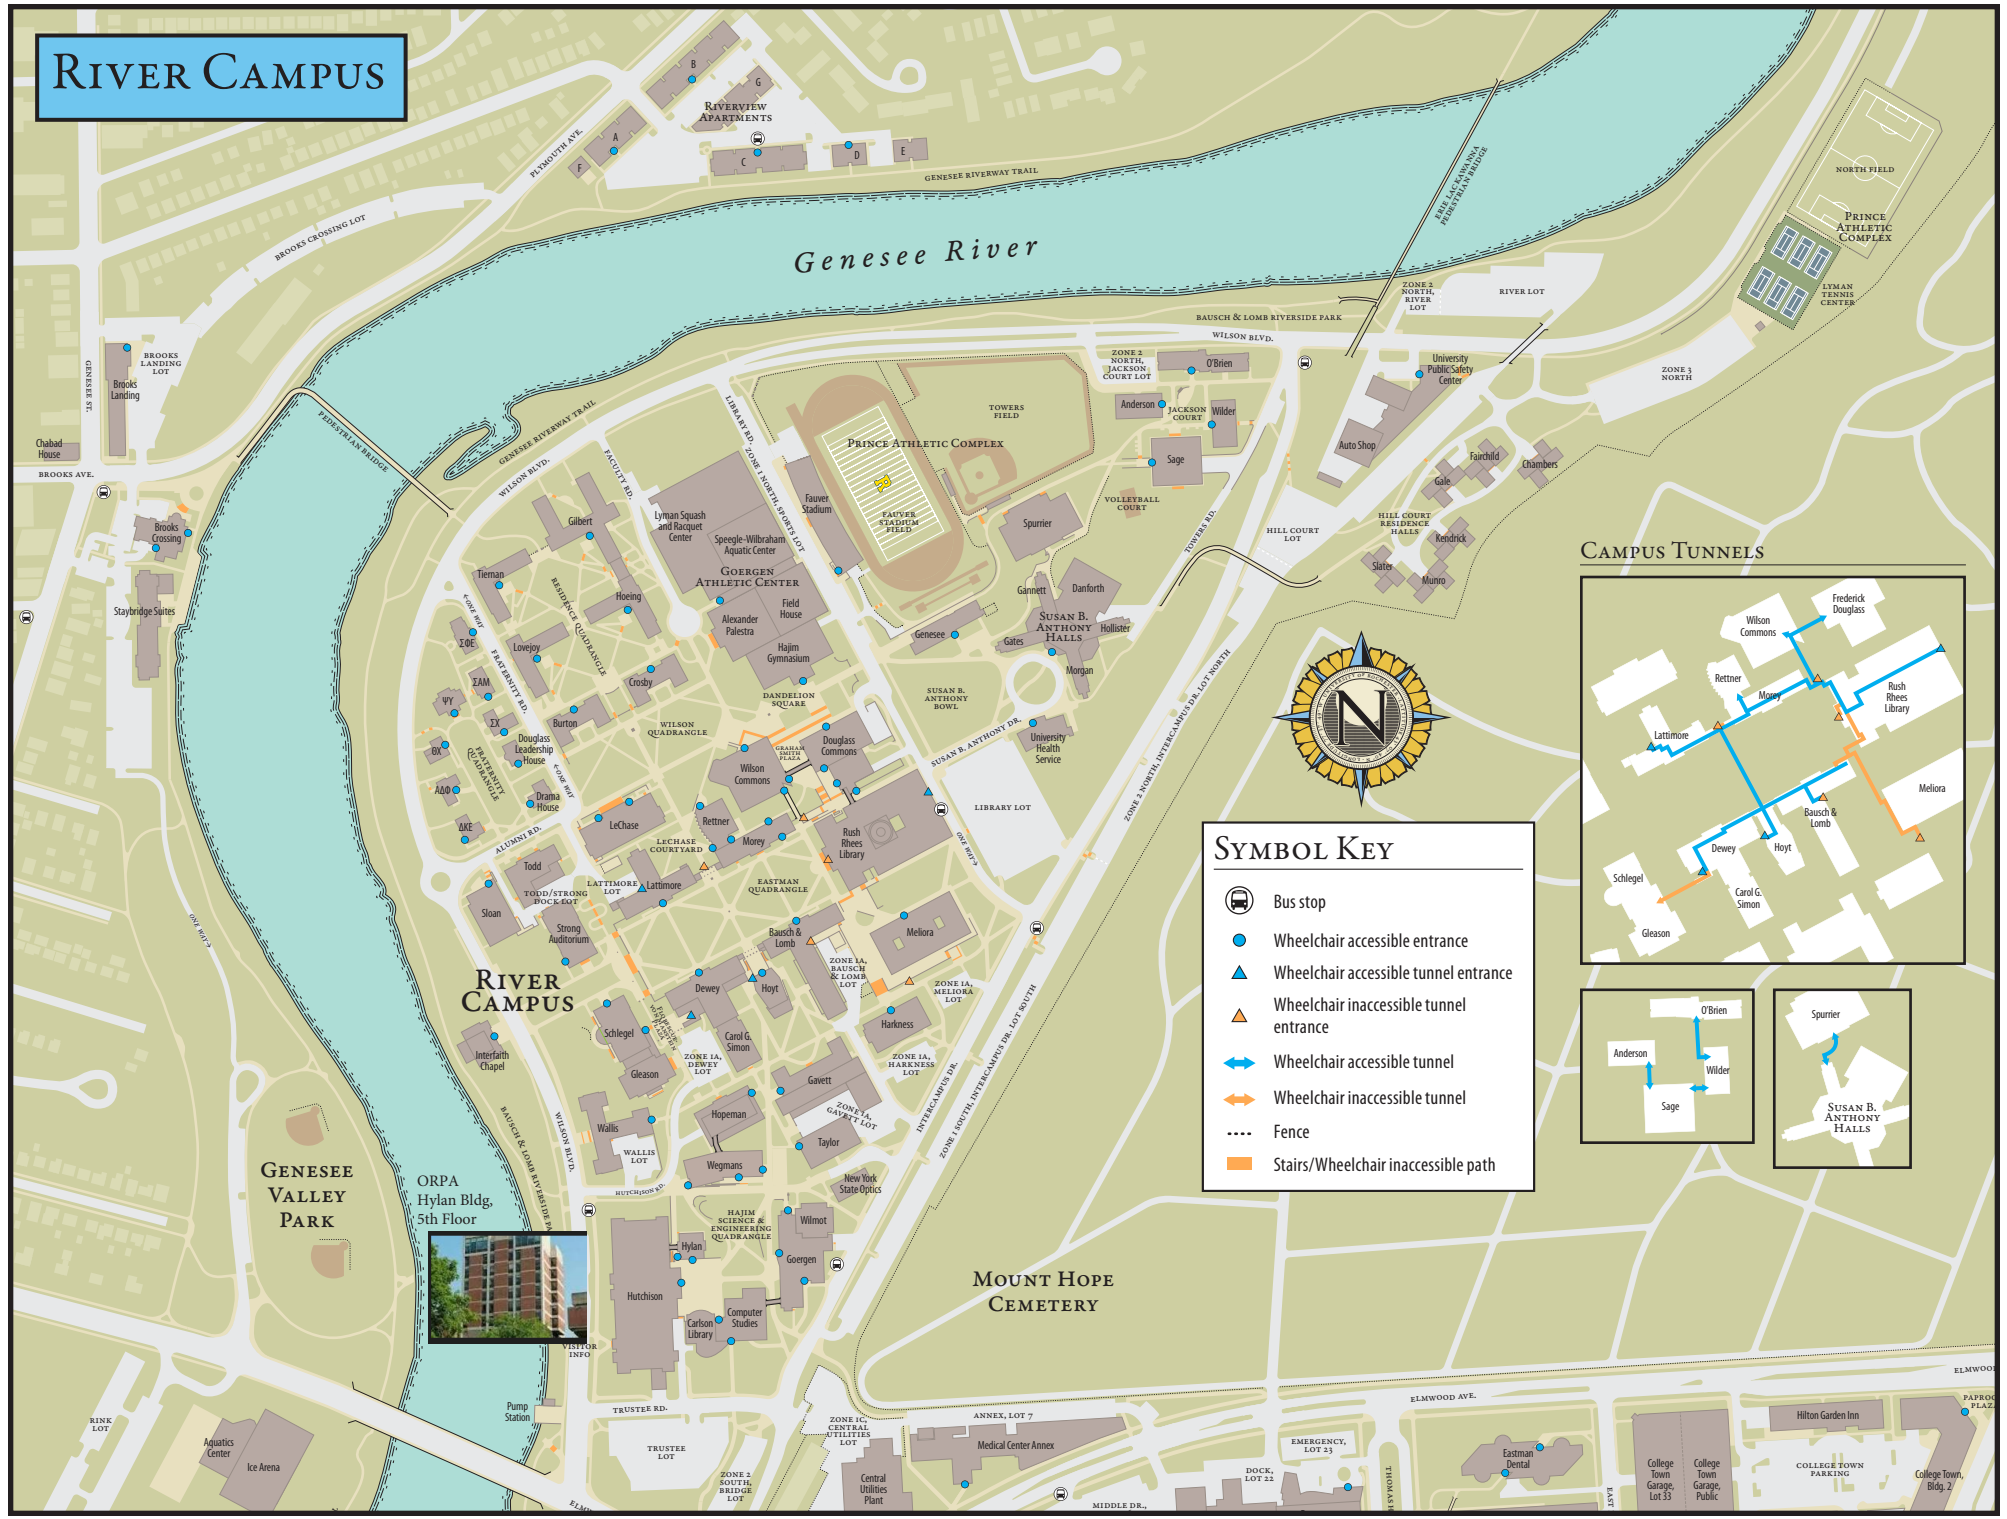

# RIVER CAMPUS

## CAMPUS TUNNELS

### SYMBOL KEY

- Bus stop
- Wheelchair accessible entrance
- Wheelchair accessible tunnel entrance
- Wheelchair inaccessible tunnel entrance
- Wheelchair accessible tunnel
- Wheelchair inaccessible tunnel
- Fence
- Stairs/Wheelchair inaccessible path