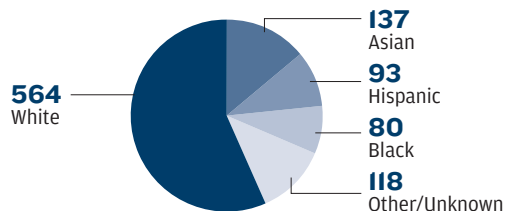

DATABASE

Quick Count: Class of 2021

Drawn from a record number of applications, the Class of 2021 represents one of the most academically high-achieving and diverse groups of first-year students ever to arrive at the College. The numbers will be finalized later this fall, but here's a preliminary look.

TOTAL ENROLLMENT

1,464

GENDER IDENTITY

NATIONAL ORIGIN

ETHNICITY

DOMESTIC

INTERNATIONAL