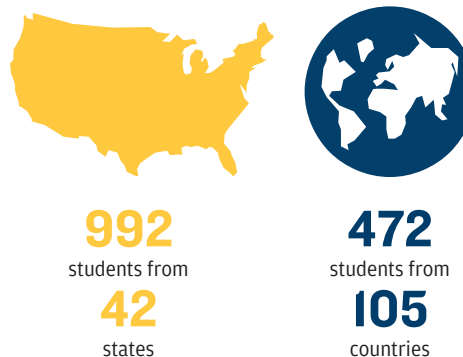

DATABASE

Quick Count: Class of 2021

Drawn from a record number of applications, the Class of 2021 represents one of the most academically high-achieving and diverse groups of first-year students ever to arrive at the College. The numbers will be finalized later this fall, but here's a preliminary look.

TOTAL ENROLLMENT

1,464

GENDER IDENTITY

NATIONAL ORIGIN

ETHNICITY

DOMESTIC

INTERNATIONAL