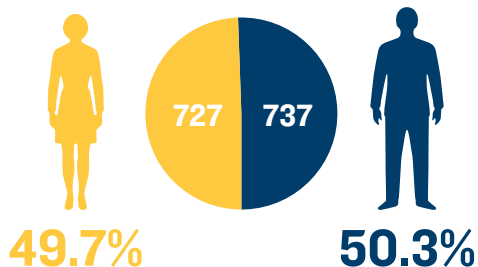

DATABASE

Quick Count: Class of 2021

Drawn from a record number of applications, the Class of 2021 represents one of the most academically high-achieving and diverse groups of first-year students ever to arrive at the College. The numbers will be finalized later this fall, but here's a preliminary look.

TOTAL ENROLLMENT

1,464

GENDER IDENTITY

NATIONAL ORIGIN

ETHNICITY

DOMESTIC

INTERNATIONAL