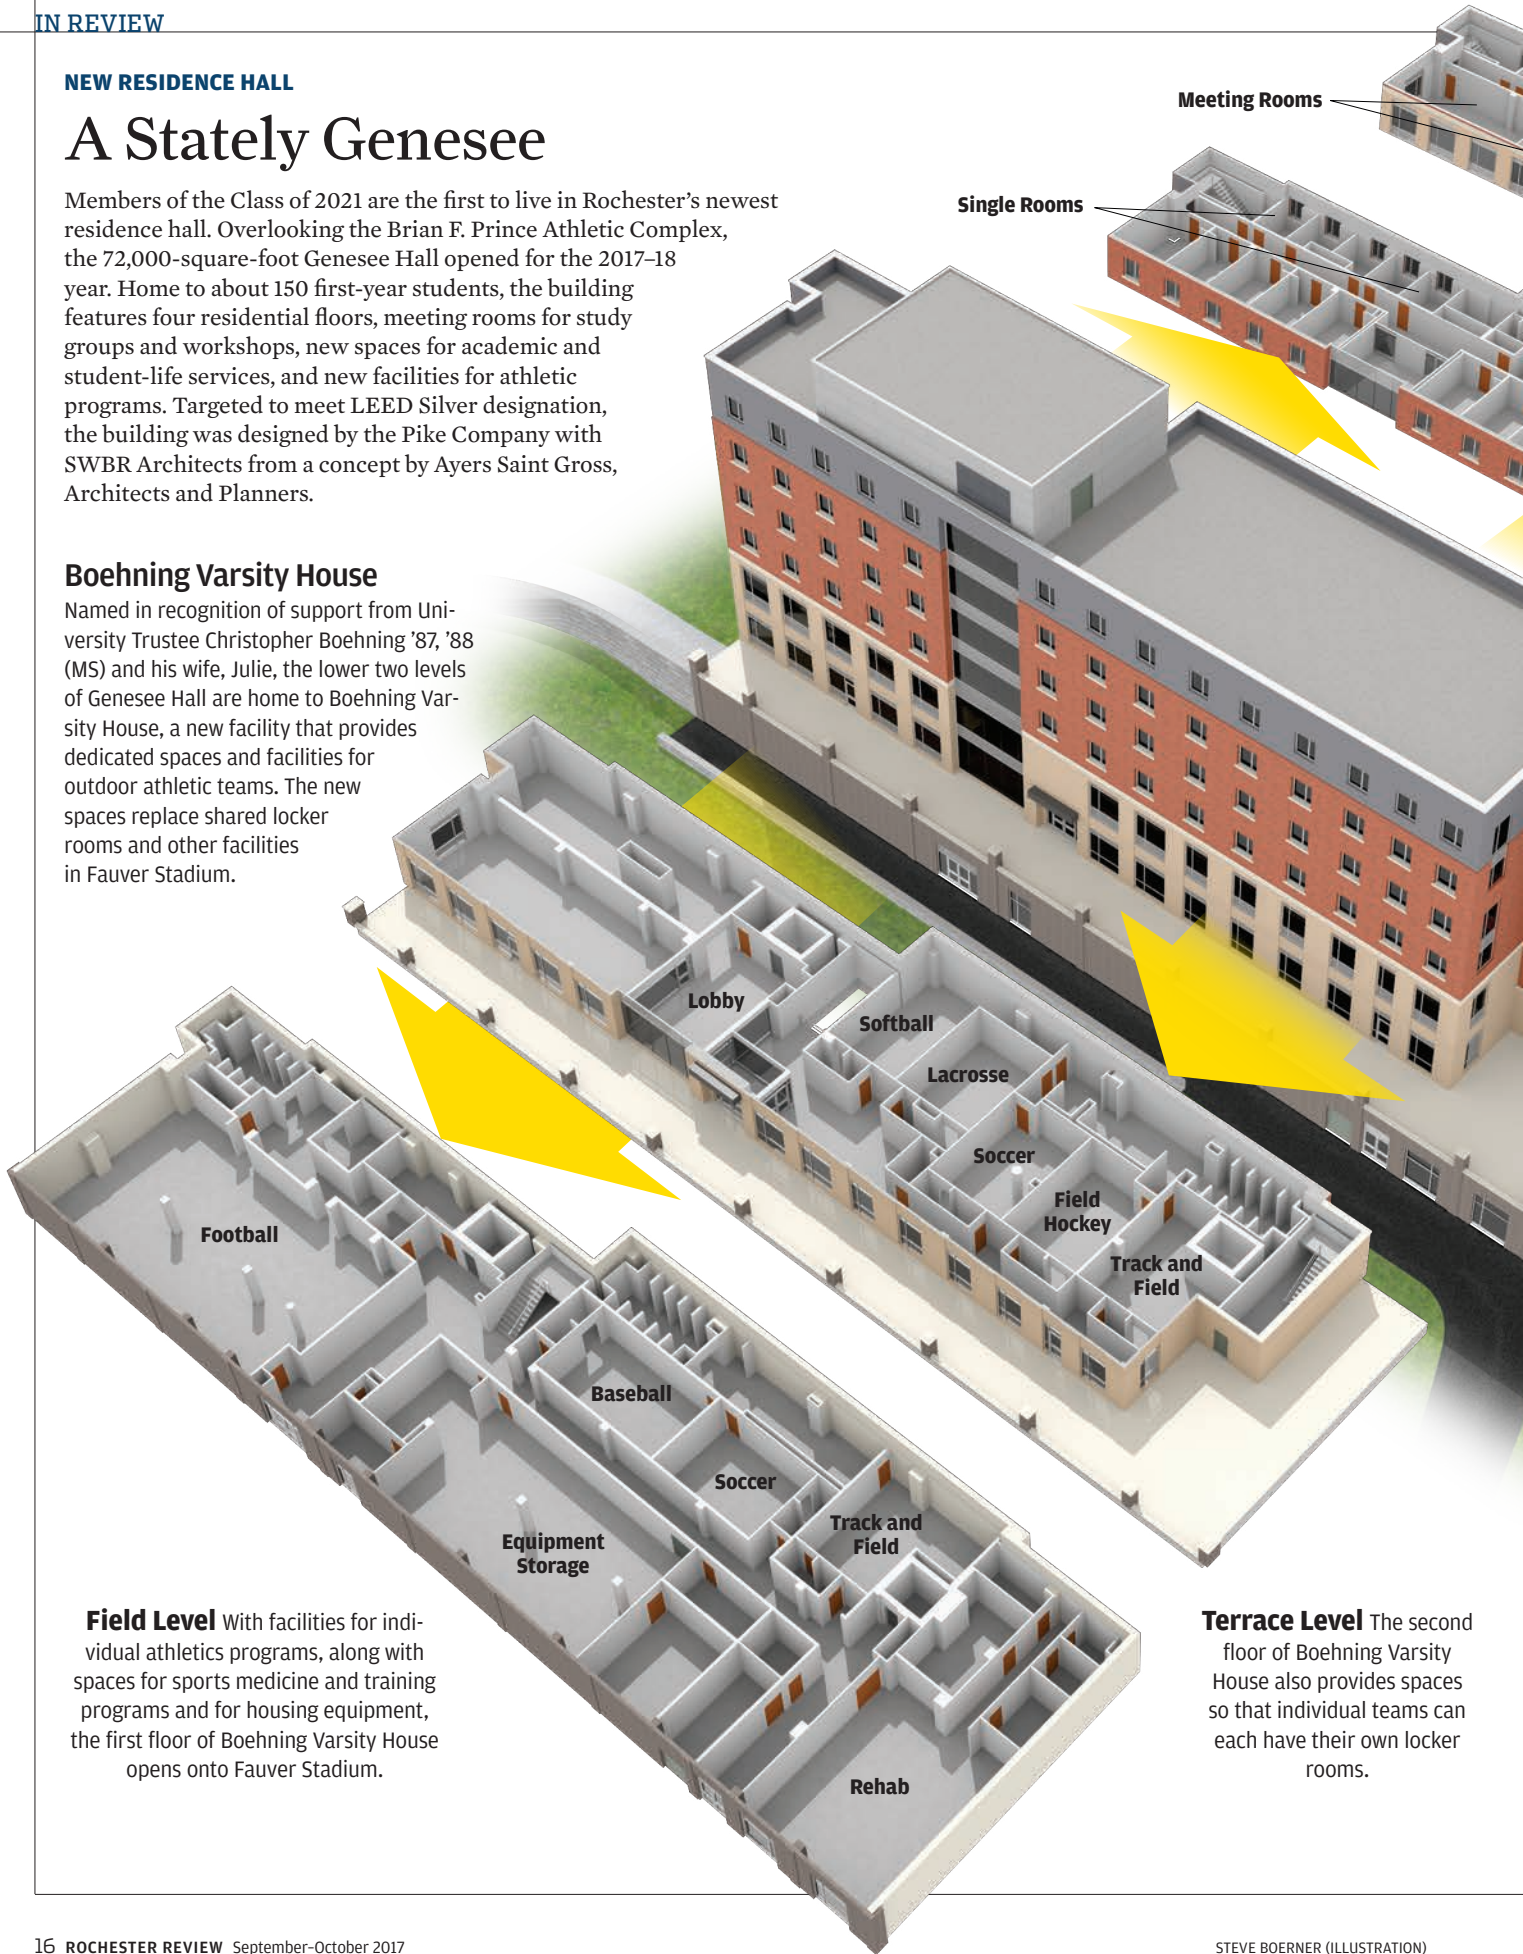

NEW RESIDENCE HALL

A Stately Genesee

Members of the Class of 2021 are the first to live in Rochester's newest residence hall. Overlooking the Brian F. Prince Athletic Complex, the 72,000-square-foot Genesee Hall opened for the 2017-18 year. Home to about 150 first-year students, the building features four residential floors, meeting rooms for study groups and workshops, new spaces for academic and student-life services, and new facilities for athletic programs. Targeted to meet LEED Silver designation, the building was designed by the Pike Company with SWBR Architects from a concept by Ayers Saint Gross, Architects and Planners.

Boehning Varsity House

Named in recognition of support from University Trustee Christopher Boehning '87, '88 (MS) and his wife, Julie, the lower two levels of Genesee Hall are home to Boehning Varsity House, a new facility that provides dedicated spaces and facilities for outdoor athletic teams. The new spaces replace shared locker rooms and other facilities in Fauver Stadium.

Field Level With facilities for individual athletics programs, along with spaces for sports medicine and training programs and for housing equipment, the first floor of Boehning Varsity House opens onto Fauver Stadium.

Home Site Situated between the Brian F. Prince Athletic Complex and Susan B. Anthony Halls, Genesee Hall is the first residence hall built on the River Campus since 2012, when O'Brien Hall opened in Jackson Court.