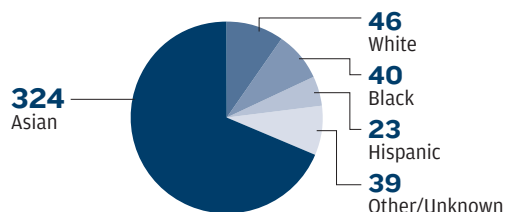

DATABASE

Quick Count: Class of 2021

Drawn from a record number of applications, the Class of 2021 represents one of the most academically high-achieving and diverse groups of first-year students ever to arrive at the College. The numbers will be finalized later this fall, but here's a preliminary look.

TOTAL ENROLLMENT

1,464

GENDER IDENTITY

NATIONAL ORIGIN

ETHNICITY

DOMESTIC

INTERNATIONAL