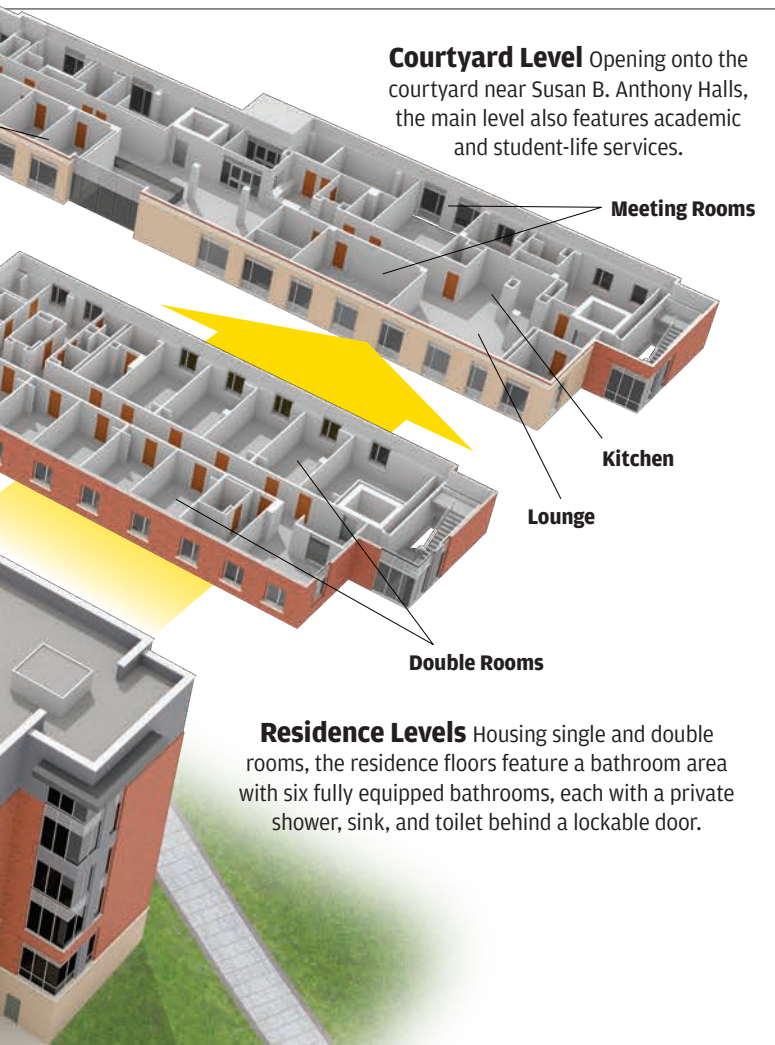

NEW RESIDENCE HALL

A Stately Genesee

Members of the Class of 2021 are the first to live in Rochester's newest residence hall. Overlooking the Brian F. Prince Athletic Complex, the 72,000-square-foot Genesee Hall opened for the 2017-18 year. Home to about 150 first-year students, the building features four residential floors, meeting rooms for study groups and workshops, new spaces for academic and student-life services, and new facilities for athletic programs. Targeted to meet LEED Silver designation, the building was designed by the Pike Company with SWBR Architects from a concept by Ayers Saint Gross, Architects and Planners.

Boehning Varsity House

Named in recognition of support from University Trustee Christopher Boehning '87, '88 (MS) and his wife, Julie, the lower two levels of Genesee Hall are home to Boehning Varsity House, a new facility that provides dedicated spaces and facilities for outdoor athletic teams. The new spaces replace shared locker rooms and other facilities in Fauver Stadium.

Terrace Level The second floor of Boehning Varsity House also provides spaces so that individual teams can each have their own locker rooms.

Courtyard Level Opening onto the courtyard near Susan B. Anthony Halls, the main level also features academic and student-life services.

Home Site Situated between the Brian F. Prince Athletic Complex and Susan B. Anthony Halls, Genesee Hall is the first residence hall built on the River Campus since 2012, when O'Brien Hall opened in Jackson Court.